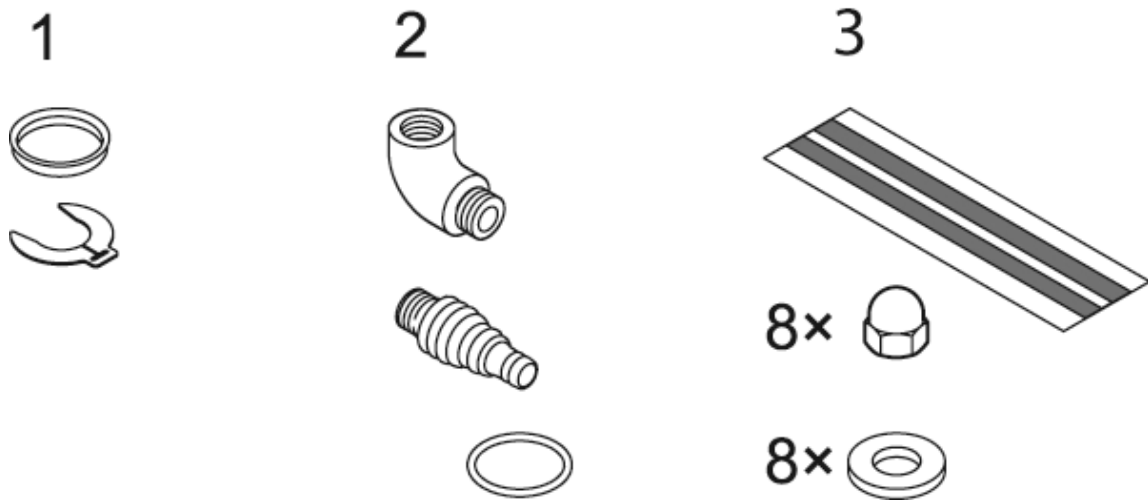

Item no.	Product
50781	Stainless steel watercourse straight
50798	Stainless steel watercourse 90° curve
50800	Stainless steel watercourse start/end
50801	Stainless steel watercourse connection
50809	Stainless steel watercourse illumination

Pos.	Item no. Product	Product	Item no. Spare part	Spare part	Number
1	50781	Stainless steel watercourse straight [INT]	18306	Additional pack watercourse illumination	1
	50798	Stainless steel watercourse 90° curve [INT]			
	50800	Stainless steel watercourse start/end [INT]			
	50801	Stainless steel watercourse connection [INT]			
	50809	Stainless steel watercourse illumination [INT]			
2	50781	Stainless steel watercourse straight [INT]	18311	Additional pack watercourse start/end	1
	50798	Stainless steel watercourse 90° curve [INT]			
	50800	Stainless steel watercourse start/end [INT]			
	50801	Stainless steel watercourse connection [INT]			
	50809	Stainless steel watercourse illumination [INT]			
3	50781	Stainless steel watercourse straight [INT]	18671	Spare part set connection element	1
	50798	Stainless steel watercourse 90° curve [INT]			
	50800	Stainless steel watercourse start/end [INT]			
	50801	Stainless steel watercourse connection [INT]			
	50809	Stainless steel watercourse illumination [INT]