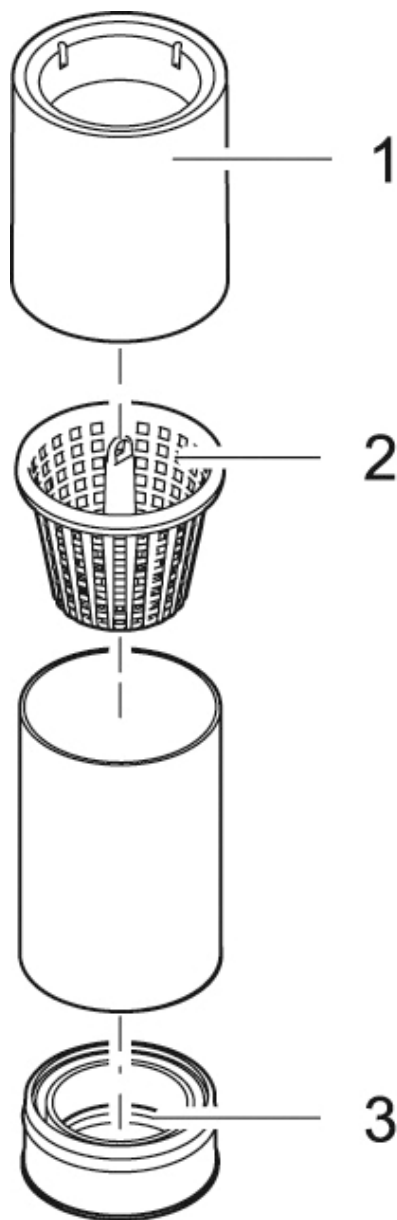

Item no.	Product
51237	AquaSkim Gravity

Pos.	Item no. Product	Product	Item no. Spare part	Spare part	Number
1	51237	AquaSkim Gravity [INT]	33284	Float ring AquaSkim 40	1
2	51237	AquaSkim Gravity [INT]	33285	Filter basket AquaSkim 40	1
3	51237	AquaSkim Gravity [INT]	20938	Reducing piece DN 160 / 110 mm	1