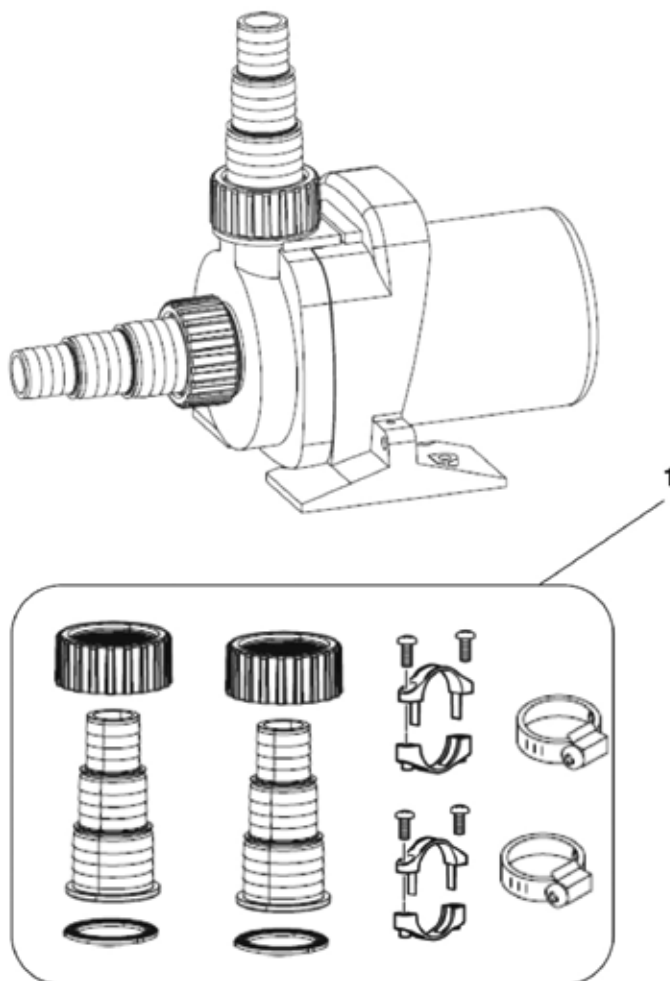

Item no.		Product
50066		AquaMax Dry 8000
50068		AquaMax Dry 14000
50393		AquaMax Dry 6000
50069	GB	AquaMax Dry 8000
50070	GB	AquaMax Dry 14000
50396	GB	AquaMax Dry 6000
50448	GB	AquaMax Dry 16000

Pos.	Item no. Product	Product	Item no. Spare part	Spare part	Number
	50066	AquaMax Dry 8000 [INT]			
	50068	AquaMax Dry 14000 [INT]			
	50069	AquaMax Dry 8000 [GB]			
1	50070	AquaMax Dry 14000 [GB]	10510	Additional pack AquaMax Dry	1
	50393	AquaMax Dry 6000 [INT]			
	50396	AquaMax Dry 6000 [GB]			
	50448	AquaMax Dry 16000 [GB]