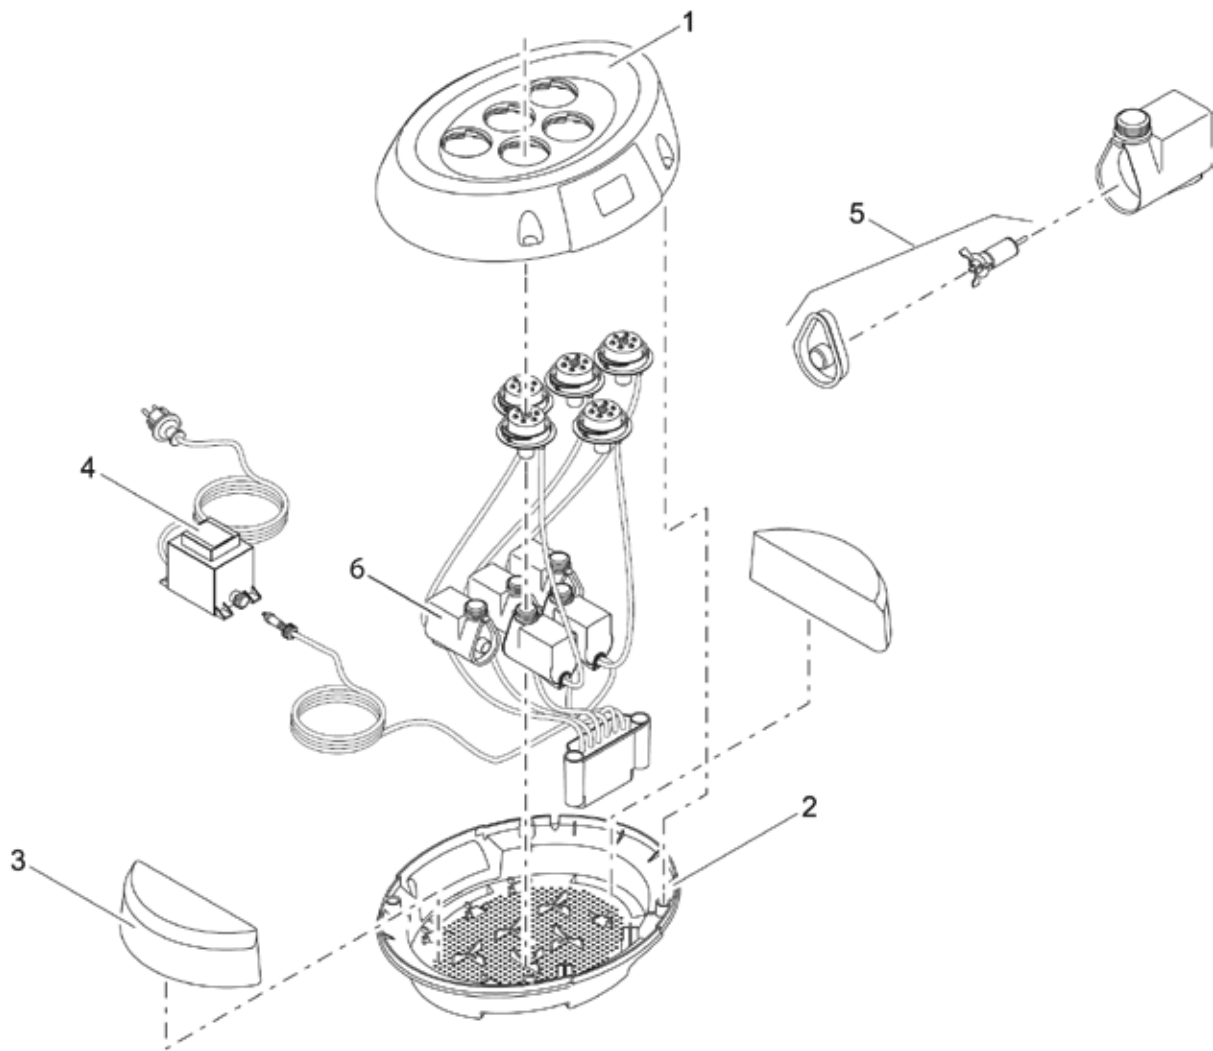

Item no.	Product
50214	Water Starlet

Pos.	Item no. Product	Product	Item no. Spare part	Spare part	Number
1	50214	Water Starlet [INT]	11834	Spare housing Water Starlet incl sticker	1
2	50214	Water Starlet [INT]	11835	Housing bottom part Water Starlet	1
3	50214	Water Starlet [INT]	12293	Float Water Starlet	2
4	50214	Water Starlet [INT]	12126	Transformer DE-45-12W with 1 outlet	1
5	50214	Water Starlet [INT]	12346	ASM spare part rotor Water Starlet cpl.	1
6	50214	Water Starlet [INT]	76608	ASM LED pump rep. kit Water Starlet warm	5