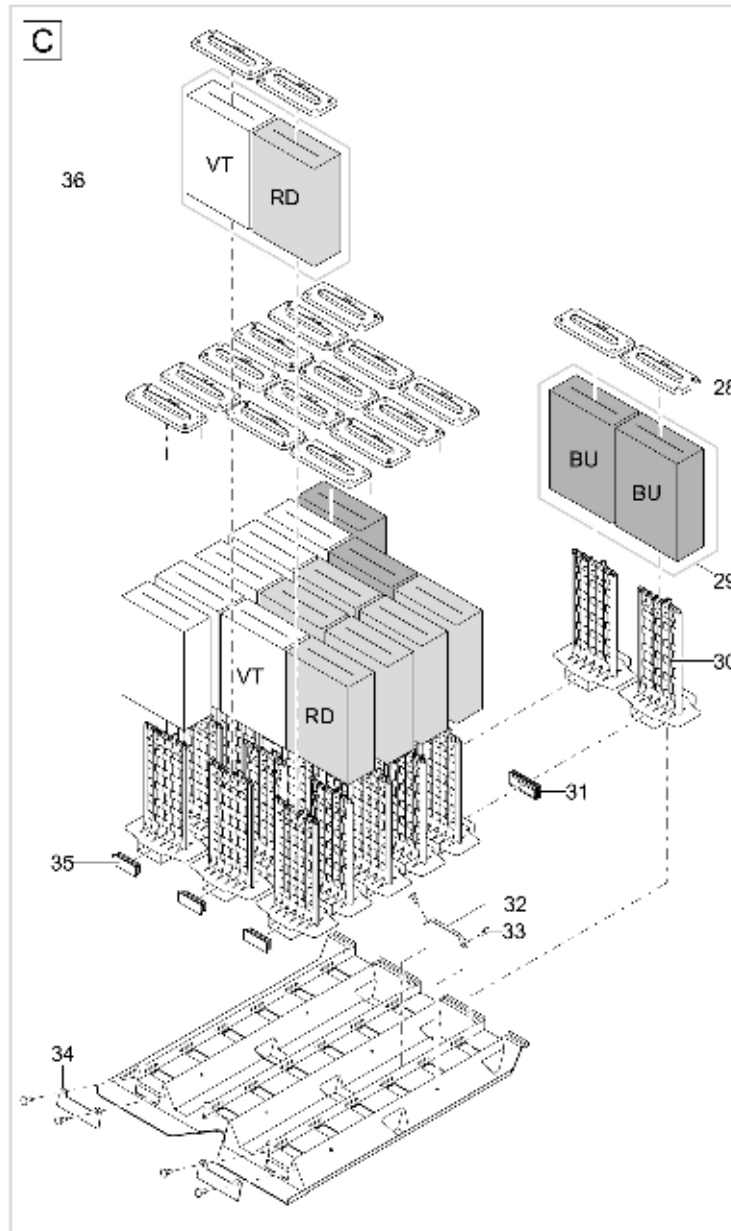

Pos.	Item no. Product	Product	Item no. Spare part	Spare part	Number
1	57696	BioTec ScreenMatic² 140000 [INT]	73381	ASM cover ScreenMatic 140000	1
2	57696	BioTec ScreenMatic² 140000 [INT]	34868	ASM handle BioTec 36	1
3	57696	BioTec ScreenMatic² 140000 [INT]	42345	Screen holder BioTec ScreenMatic 140000	1
4	57696	BioTec ScreenMatic² 140000 [INT]	42449	Brush BioTec ScreenMatic	1
5	57696	BioTec ScreenMatic² 140000 [INT]	34864	Spare clip BioTec 36	1
6	57696	BioTec ScreenMatic² 140000 [INT]	25507	Substrate pipe cpl. BioTec 18 / 36	1
7	57696	BioTec ScreenMatic² 140000 [INT]	43686	Spare case BioTec ScreenMatic² 140000	1
8	57696	BioTec ScreenMatic² 140000 [INT]	44181	Spare screen holder fixation 2015	1
9	57696	BioTec ScreenMatic² 140000 [INT]	44336	Spare wedge plate	1
10	57696	BioTec ScreenMatic² 140000 [INT]	34734	Cleaner BioTec	1
11	57696	BioTec ScreenMatic² 140000 [INT]	42346	Mud basket BioTec ScreenMatic	1
12	57696	BioTec ScreenMatic² 140000 [INT]	15118	Transformer 6 VA 2m H05RN-F 2 x 0.75 mm²	1
13	57696	BioTec ScreenMatic² 140000 [INT]	44173	Plug BioTec ScreenMatic 140000	1
14	57696	BioTec ScreenMatic² 140000 [INT]	42384	ASM BioTec ScreenMatic 140000	1
15	57696	BioTec ScreenMatic² 140000 [INT]	44178	Spare small parts BioTec ScreenM. 2015	1
16	57696	BioTec ScreenMatic² 140000 [INT]	44186	Spare ASM controller ScreenMatic 140000	1
17	57696	BioTec ScreenMatic² 140000 [INT]	42326	Woven fabric BioTec ScreenMatic 140000	1
18	57696	BioTec ScreenMatic² 140000 [INT]	44177	ASM scraper with brush ScreenMatic 2015	1
19	57696	BioTec ScreenMatic² 140000 [INT]	44183	Spare traction unit BioTec ScreenMatic²	1
20	57696	BioTec ScreenMatic² 140000 [INT]	48674	Add. pack ScreenMatic² 2017	1
21	57696	BioTec ScreenMatic² 140000 [INT]	43749	Step. grommet 1 1/2"+thread closed 2018	1
22	57696	BioTec ScreenMatic² 140000 [INT]	19506	Flat gasket NBR 60 x 47 x 3 SH40	1
23	57696	BioTec ScreenMatic² 140000 [INT]	44338	ASM distributor ScreenMatic 140000	1
24	57696	BioTec ScreenMatic² 140000 [INT]	25691	O-Ring NBR 54 x 4 SH40	1
25	57696	BioTec ScreenMatic² 140000 [INT]	42949	Inlet locking nut BioTec ScreenMatic	1
26	57696	BioTec ScreenMatic² 140000 [INT]	44179	Spare gasket seal distributor	1
27	57696	BioTec ScreenMatic² 140000 [INT]	25000	Oval head screw CH-V2A DIN 7981 4.8 x 22	1
28	57696	BioTec ScreenMatic² 140000 [INT]	34670	Foam pad cover BioTec	1
29	57696	BioTec ScreenMatic² 140000 [INT]	42896	Replacement set foam blue BioTec 60/140	1
30	57696	BioTec ScreenMatic² 140000 [INT]	34733	Foam holder BioTec 18 / 36	1
31	57696	BioTec ScreenMatic² 140000 [INT]	25542	Gasket foam holder BioTec 36	1
32	57696	BioTec ScreenMatic² 140000 [INT]	25922	Clip foam holder BioTec 36	1
33	57696	BioTec ScreenMatic² 140000 [INT]	25546	Rivet skiffi BioTec 36	1
34	57696	BioTec ScreenMatic² 140000 [INT]	25547	Sealing BioTec 36 128 x 47 SH40	1
35	57696	BioTec ScreenMatic² 140000 [INT]	45325	Foam holder locking clip BioTec	1
36	57696	BioTec ScreenMatic² 140000 [INT]	42894	Repl. set foam red/purple BioTec 60/140	1
37	57696	BioTec ScreenMatic² 140000 [INT]	19005	ASM connection set DN 110	1
38	57696	BioTec ScreenMatic² 140000 [INT]	35255	Spare part plug BioTec 36	1
39	57696	BioTec ScreenMatic² 140000 [INT]	24229	Screw CH-V2A DIN 7983 6.3 x 25	1
40	57696	BioTec ScreenMatic² 140000 [INT]	24230	Flat gasket bottom drain BioTec 36	1
41	57696	BioTec ScreenMatic² 140000 [INT]	34253	Drain bend	1
42	57696	BioTec ScreenMatic² 140000 [INT]	25996	Distance part BioTec 36	1
43	57696	BioTec ScreenMatic² 140000 [INT]	34835	Outlet guide BioTec 36	1
44	57696	BioTec ScreenMatic² 140000 [INT]	44188	ASM drain lever cpl. BioTec 140000	1
45	57696	BioTec ScreenMatic² 140000 [INT]	44308	ASM brush holder ScreenMatic	1
46	57696	BioTec ScreenMatic² 140000 [INT]	42450	Mud flap cap	1
47	57696	BioTec ScreenMatic² 140000 [INT]	34367	Inlet 2" connection set BioTec 30	1