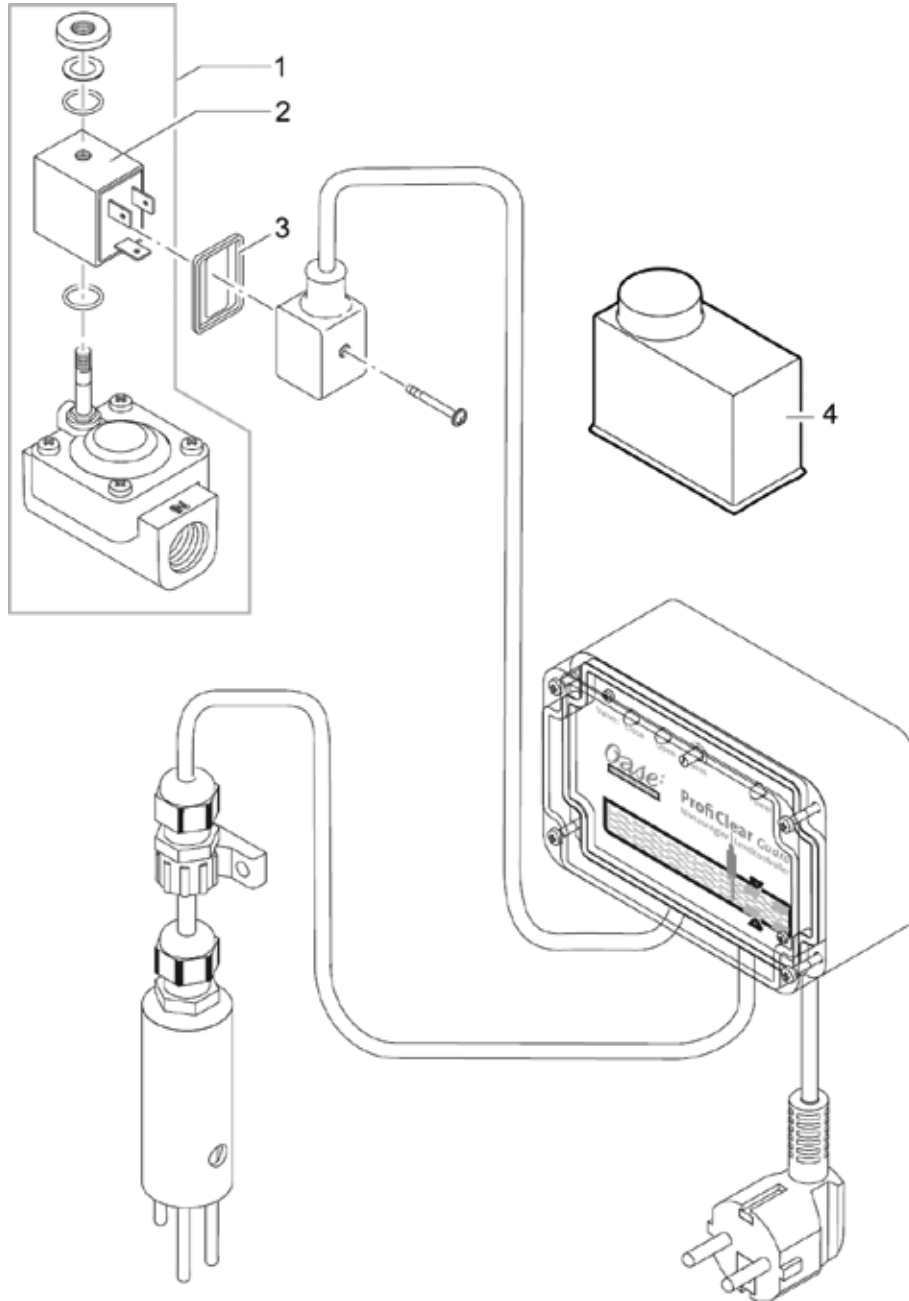

Worth knowing

Notes	446 - 448
Repair	449
OASE Guarantee	450
Product overview	451 - 462

Item no.	Product
50951	ProfiClear Guard

Pos.	Item no. Product	Product	Item no. Spare part	Spare part	Number
1	50951	ProfiClear Guard [INT]	18370	Solenoid valve 1/2" ProfiClear Guard	1
2	50951	ProfiClear Guard [INT]	40317	Spare part solenoid ProfiClear Guard	1
3	50951	ProfiClear Guard [INT]	40498	Gasket ProfiClear Guard	1
4	50951	ProfiClear Guard [INT]	71029	Cover solenoid valve ProfiClear Guard	1