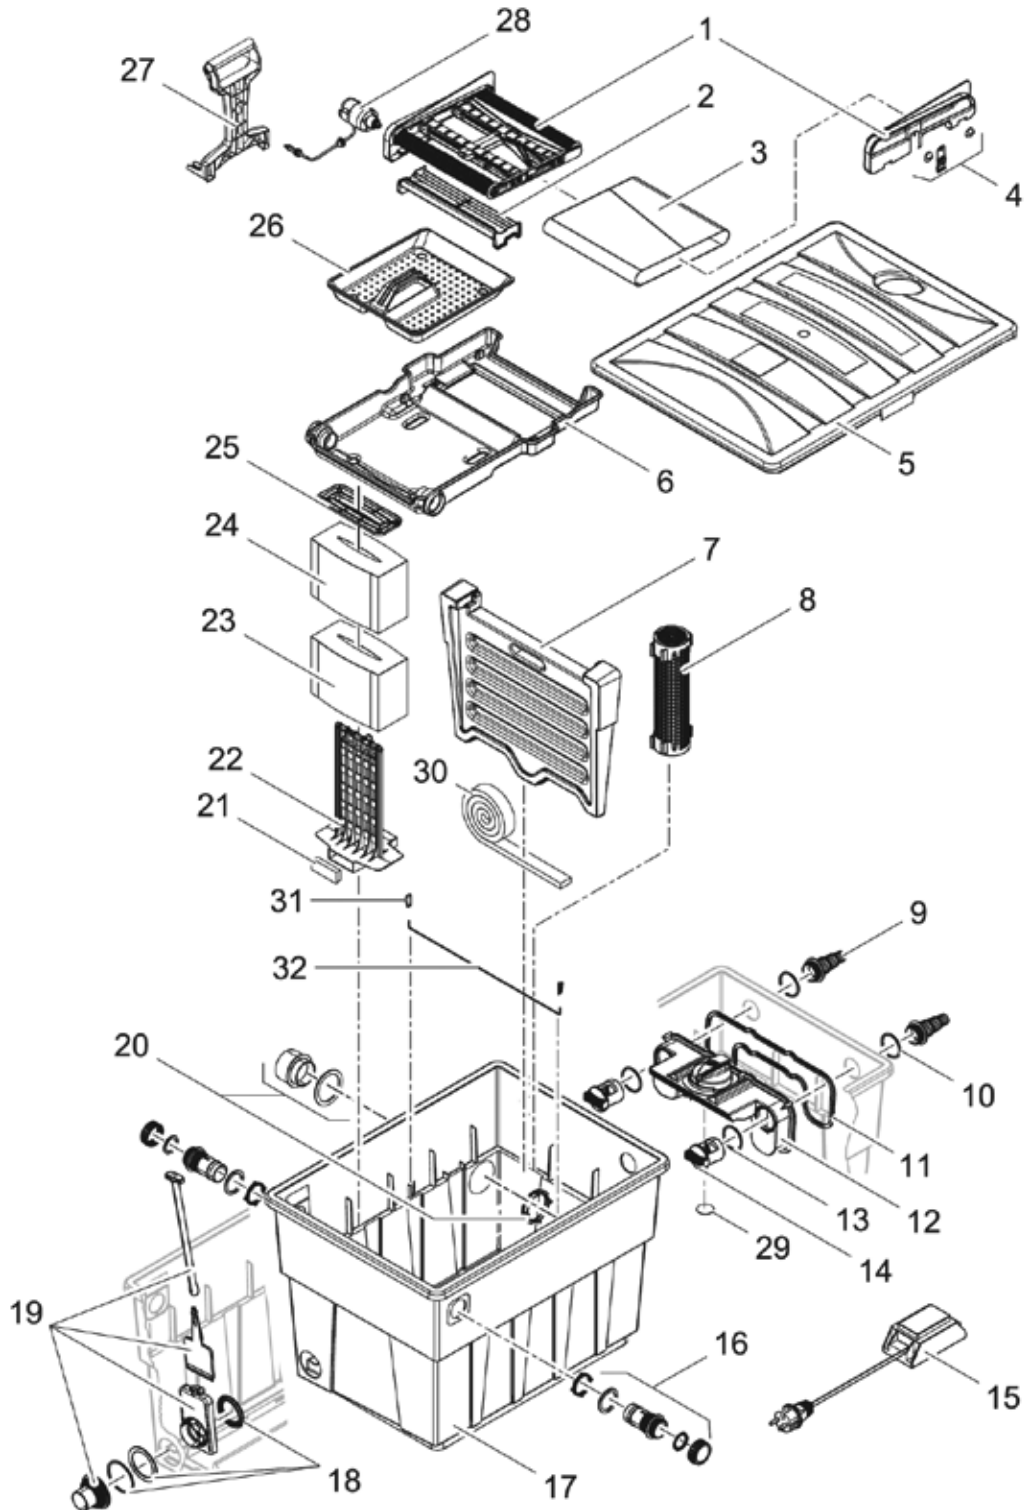

Item no.	Product
57127	BioTec ScreenMatic 12
57128	BioTec ScreenMatic 18
57213	GB BioTec ScreenMatic 12
57214	GB BioTec ScreenMatic 18