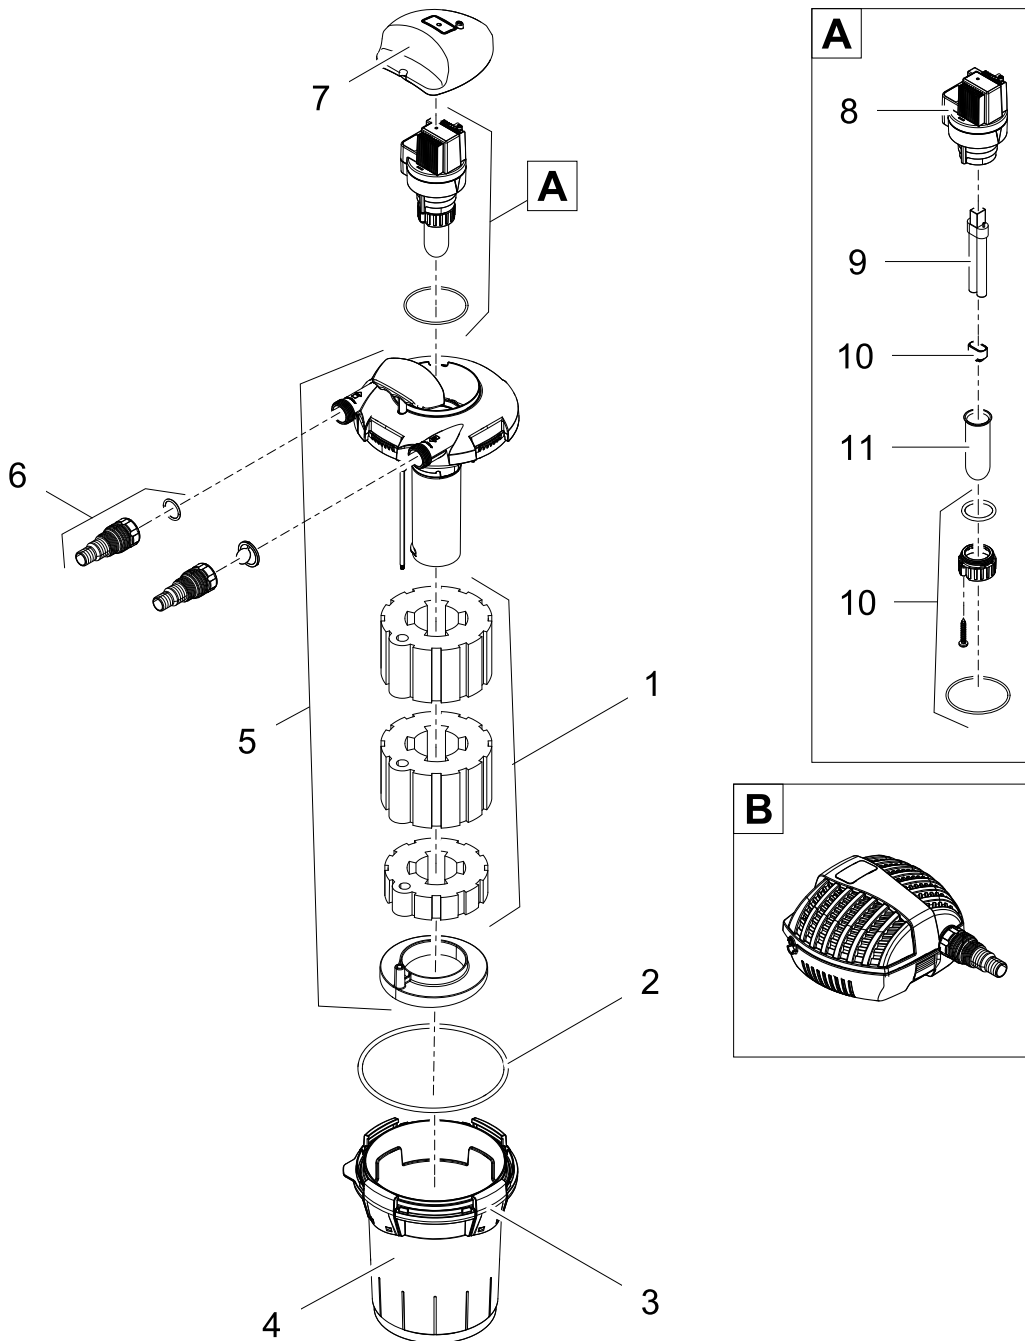

Item no.	Product
50499	BioPress Set 4000
50504	GB BioPress Set 4000