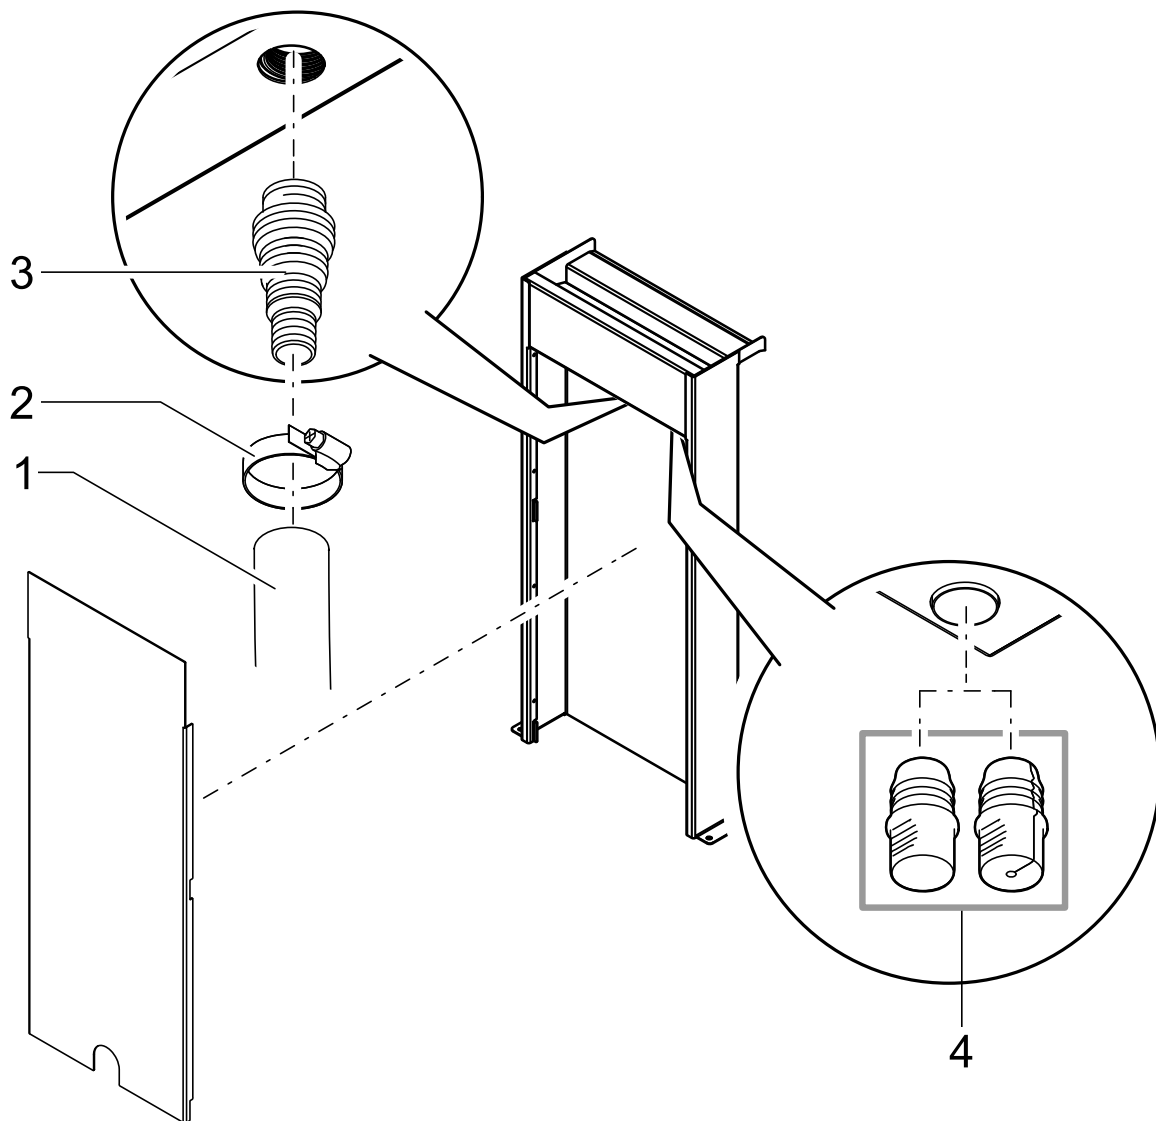

Item no.	Product
70774	Waterfall Kit 30
70775	Waterfall Kit 60