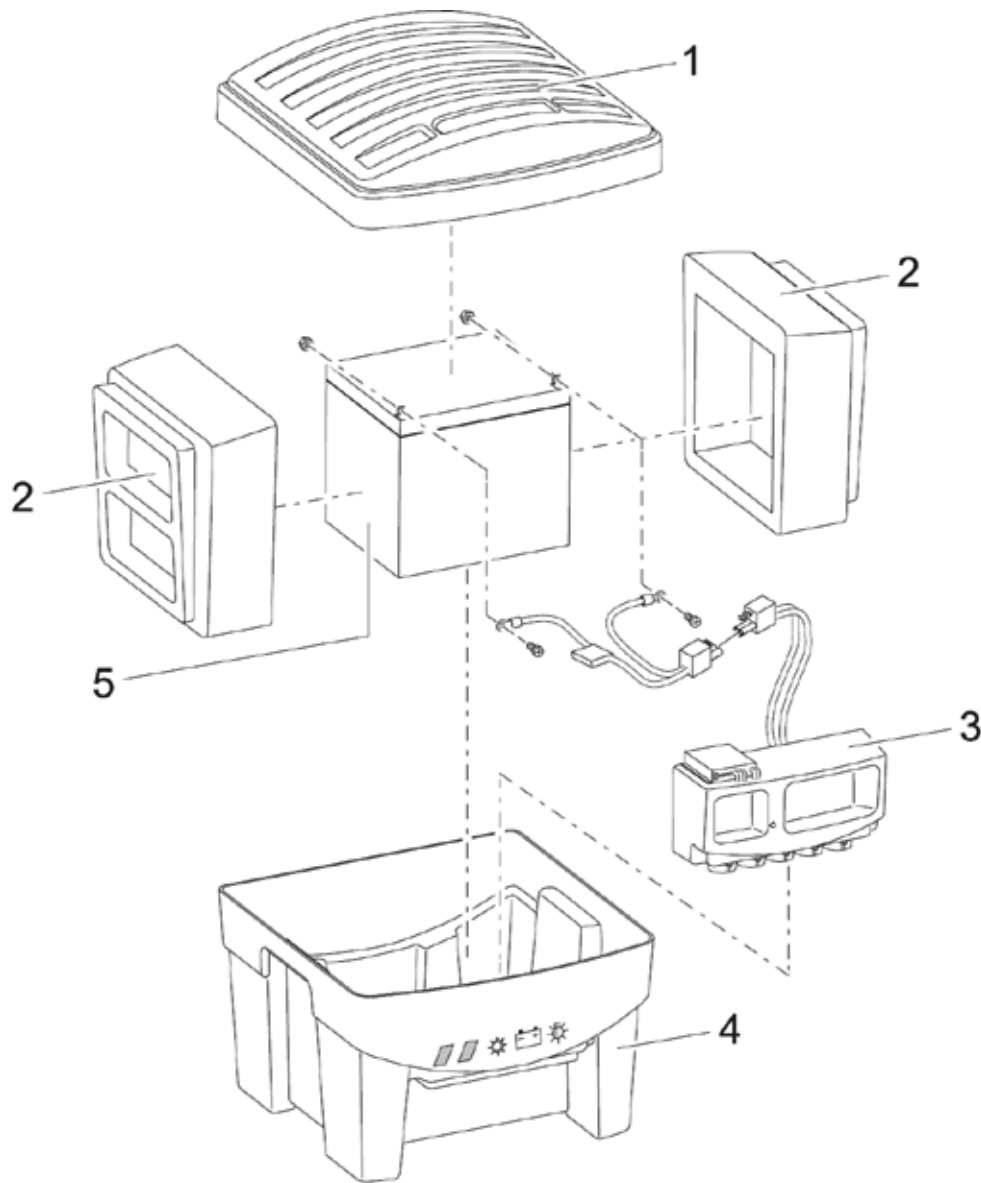

Item no.	Product
56896	SolarSafe 41

Pos.	Item no. Product	Product	Item no. Spare part	Spare part	Number
1	56896	SolarSafe 41 [INT]	26915	Cover SolarSafe 17 / 41	1
2	56896	SolarSafe 41 [INT]	26962	Battery holder SolarSafe 41	2
3	56896	SolarSafe 41 [INT]	35373	ASM electronic box SolarSafe	1
4	56896	SolarSafe 41 [INT]	26914	Filter box SolarSafe 17 / 41	1
5	56896	SolarSafe 41 [INT]	27187	Solar battery 12 V / 42 Ah	1