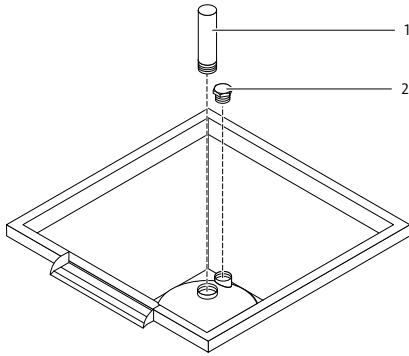

Item no.	Product
84165	Copper Bowl Square 50
84166	Copper Bowl Round 50
84167	Copper Bowl Round 60
84168	Copper Bowl Round 75
84169	Copper Bowl Round 90

84165 Copper Bowl Square 50