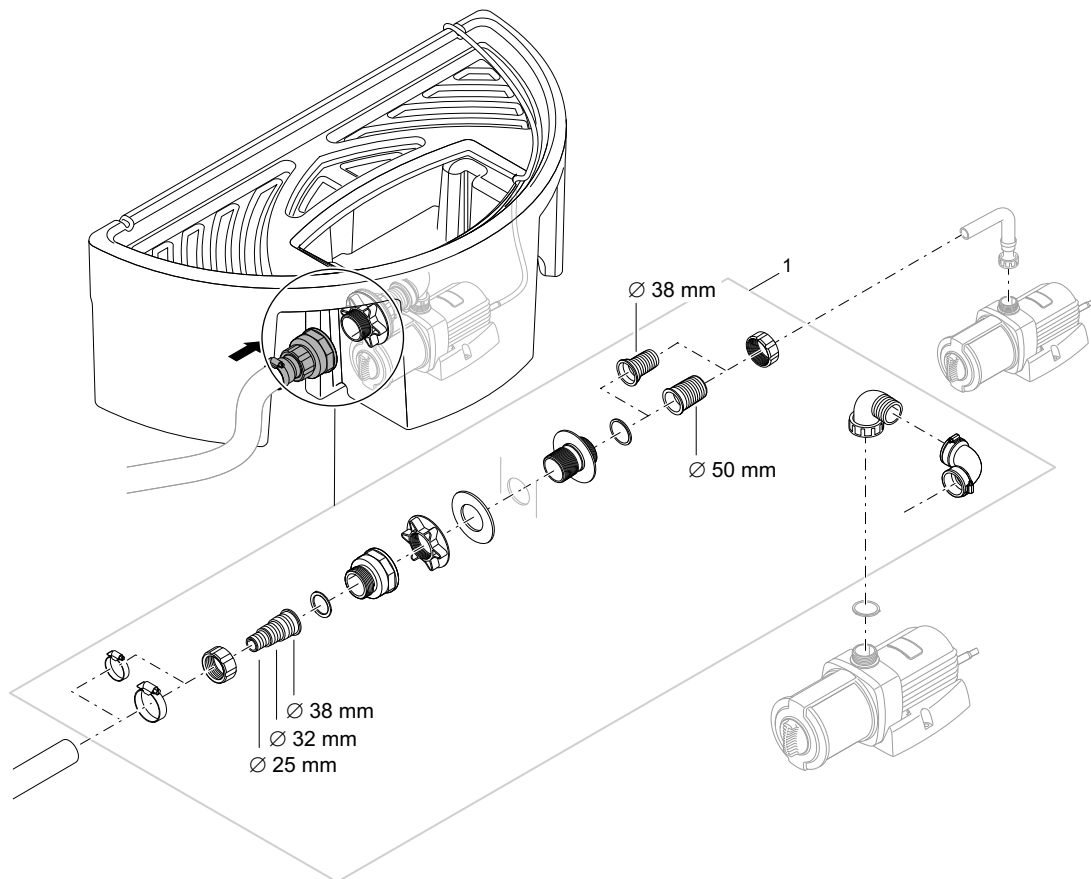

Item no.	Product
72941	Water reservoir Wall 60
72942	Water reservoir Wall 90

Pos.	Item no. Product	Product	Item no. Spare part	Spare part	Number
1	72941	Water reservoir Wall 60 [INT]	73049	Add. pack water reservoir Wall 60 / 90	1
	72942	Water reservoir Wall 90 [INT]