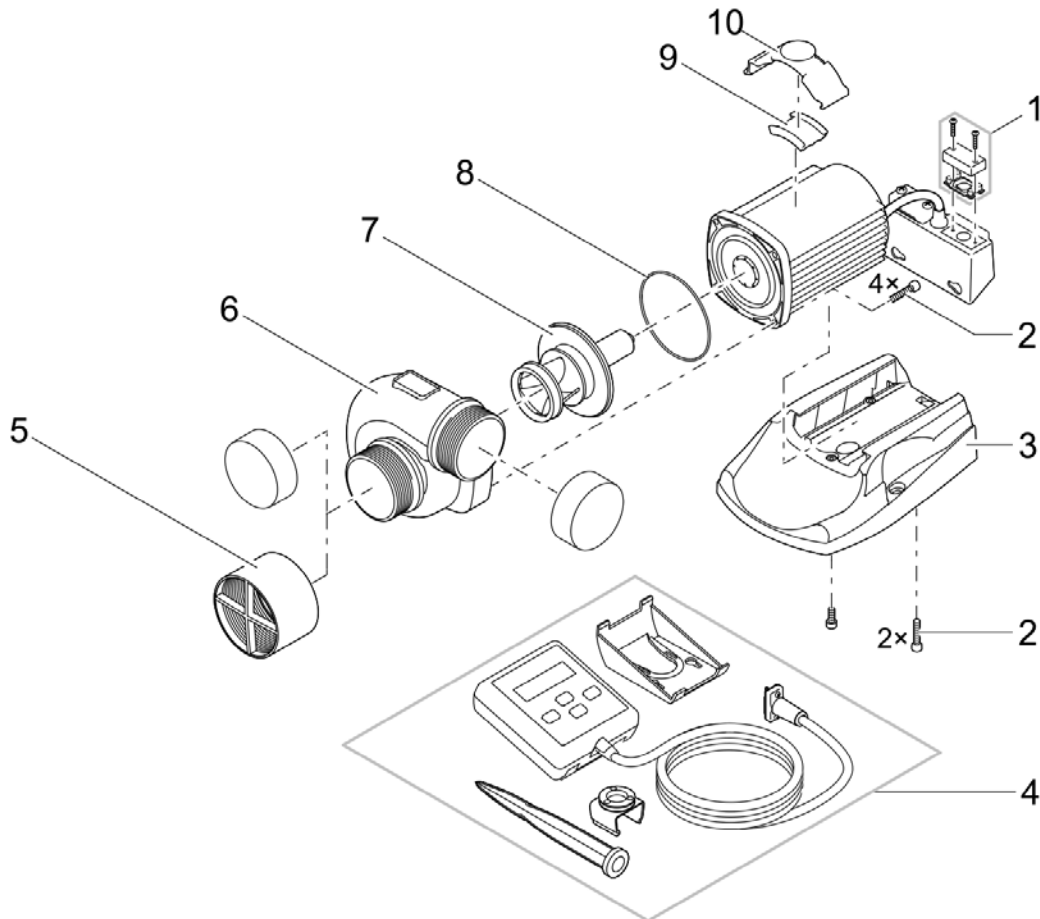

Item no.	Product
47028	AquaMax Eco Titanium 30000

Pos.	Item no. Product	Product	Item no. Spare part	Spare part	Number
1	47028	AquaMax Eco Titanium 30000 [INT]	40509	ASM gland seal with gasket set	1
2	47028	AquaMax Eco Titanium 30000 [INT]	15591	Screw V4A DIN 912 M5 x 16	1
3	47028	AquaMax Eco Titanium 30000 [INT]	46962	Base AquaMax Titanium 30000	1
4	47028	AquaMax Eco Titanium 30000 [INT]	47673	Eco Control	1
5	47028	AquaMax Eco Titanium 30000 [INT]	48597	Safety grid AquaMax Eco 2 1/2"	1
6	47028	AquaMax Eco Titanium 30000 [INT]	46952	Pump housing Titanium 30000 machined	1
7	47028	AquaMax Eco Titanium 30000 [INT]	48673	Spare rotor AquaMax Eco Titanium 30000	1
8	47028	AquaMax Eco Titanium 30000 [INT]	17513	Flat gasket 107 x 78 x 2.5 USP 16 light	1
9	47028	AquaMax Eco Titanium 30000 [INT]	17232	Rubber part AquaMax Pro	1
10	47028	AquaMax Eco Titanium 30000 [INT]	46950	Holder Eco Control Titanium 30000	1