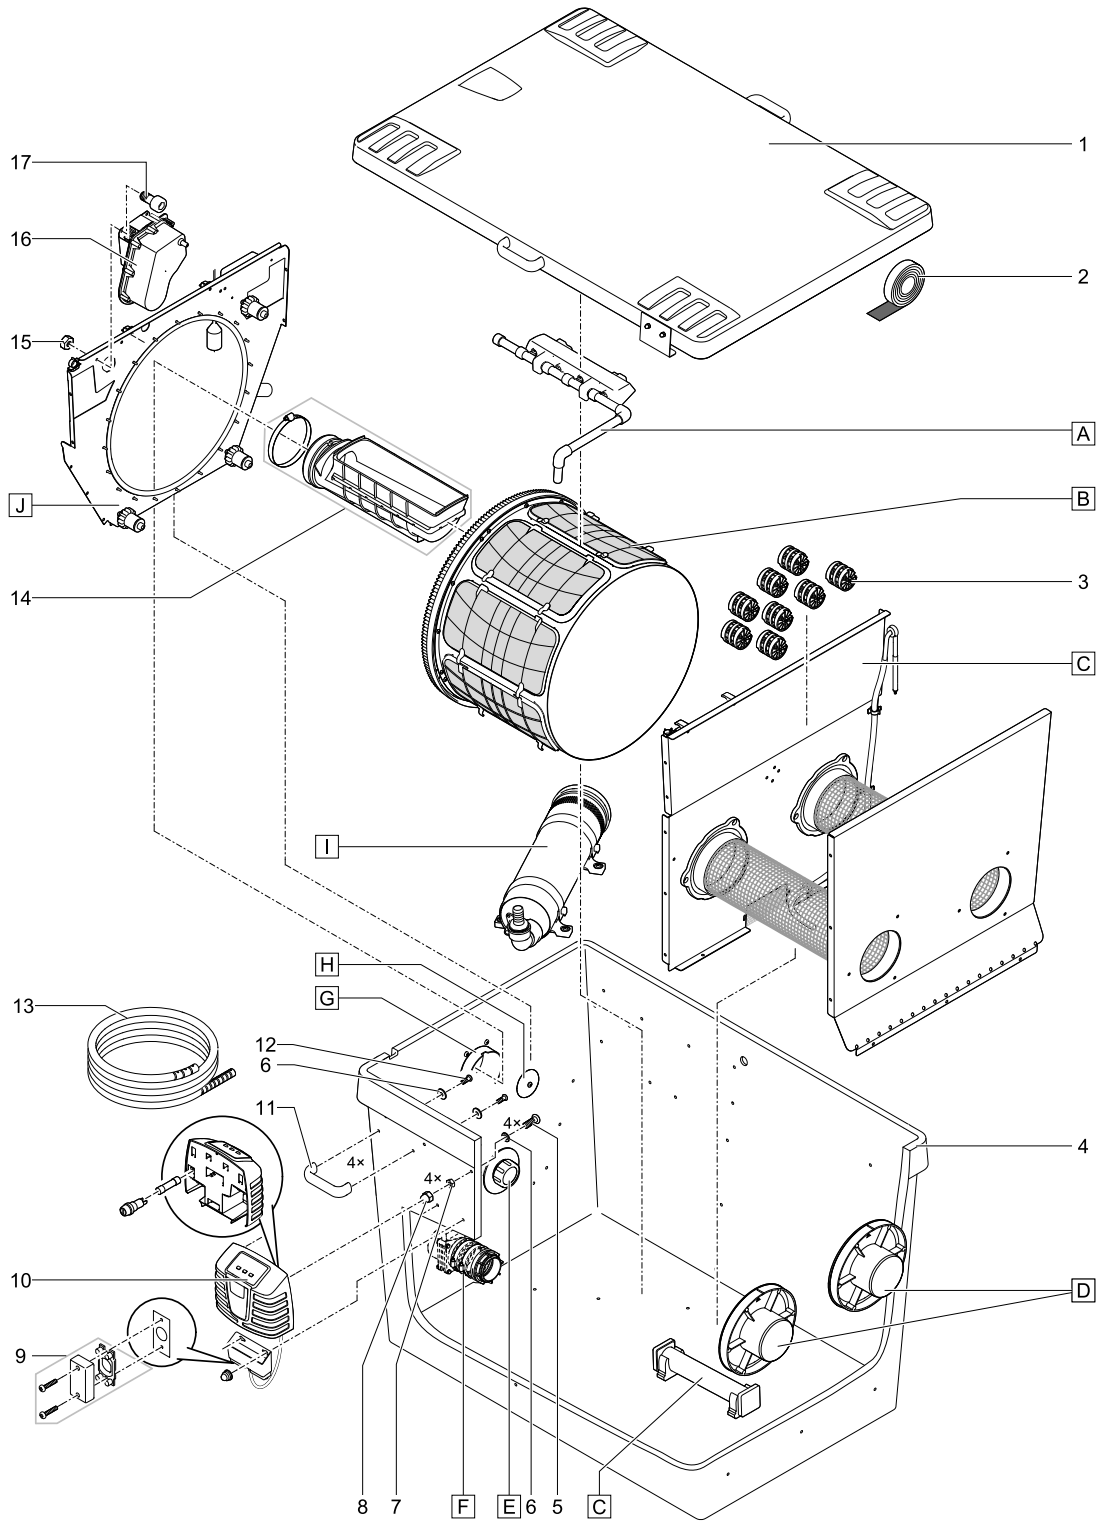

Item no.	Product
49979	ProfiClear Premium Compact-L pumped OC
49980	GB ProfiClear Premium Compact-L pumped OC