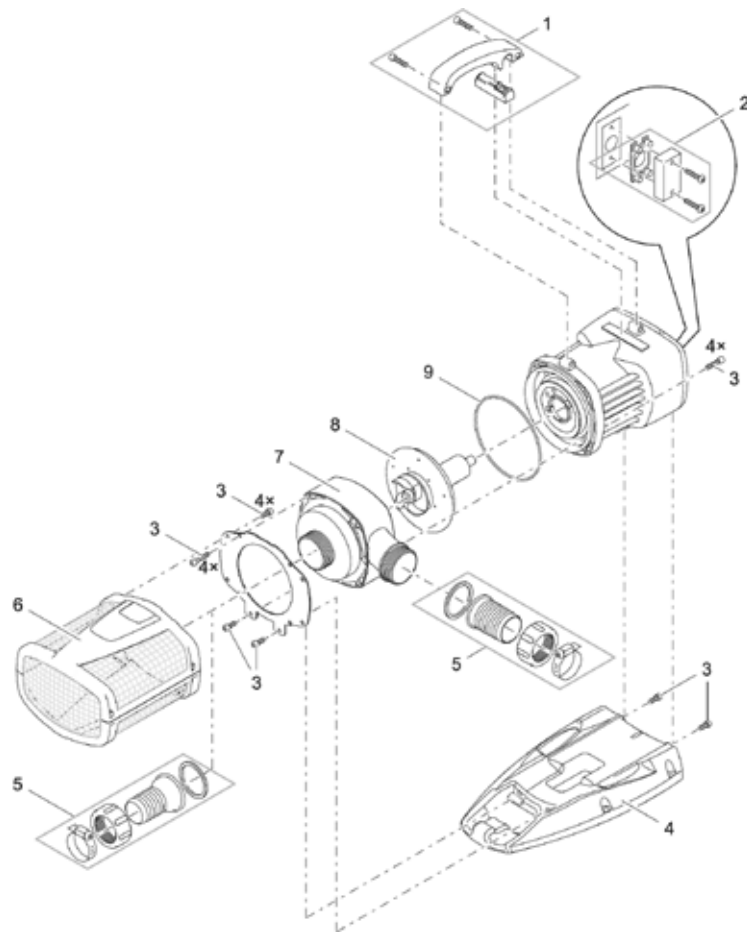

Item no.	Product
39916	AquaMax Eco Expert 21000
39917	AquaMax Eco Expert 26000

Pos.	Item no. Product	Product	Item no. Spare part	Spare part	Number
1	39916	AquaMax Eco Expert 21000 [INT]	40510	Spare handle with switch set	1
	39917	AquaMax Eco Expert 26000 [INT]			
2	39916	AquaMax Eco Expert 21000 [INT]	40509	ASM gland seal with gasket set	1
	39917	AquaMax Eco Expert 26000 [INT]			
3	39916	AquaMax Eco Expert 21000 [INT]	40511	Spare screws set	1
	39917	AquaMax Eco Expert 26000 [INT]			
4	39916	AquaMax Eco Expert 21000 [INT]	70464	ASM base EC2 Maxi	1
	39917	AquaMax Eco Expert 26000 [INT]			
5	39916	AquaMax Eco Expert 21000 [INT]	35359	Connection kit Aquamax Expert	1
	39917	AquaMax Eco Expert 26000 [INT]			
6	39916	AquaMax Eco Expert 21000 [INT]	37838	ASM filter housing AquaMax Expert	1
	39917	AquaMax Eco Expert 26000 [INT]			
7	39916	AquaMax Eco Expert 21000 [INT]	40623	ASM pump housing AquaMax Eco Exp. 21000	1
	39917	AquaMax Eco Expert 26000 [INT]	37837	ASM pump housing AquaMax Eco Exp. 26000	1
8	39916	AquaMax Eco Expert 21000 [INT]	40508	Spare rotor AquaMax Eco Exp. 21000-26000	1
	39917	AquaMax Eco Expert 26000 [INT]			
9	39916	AquaMax Eco Expert 21000 [INT]	32972	O-Ring NBR 127 x 4.0 SH70	1
	39917	AquaMax Eco Expert 26000 [INT]