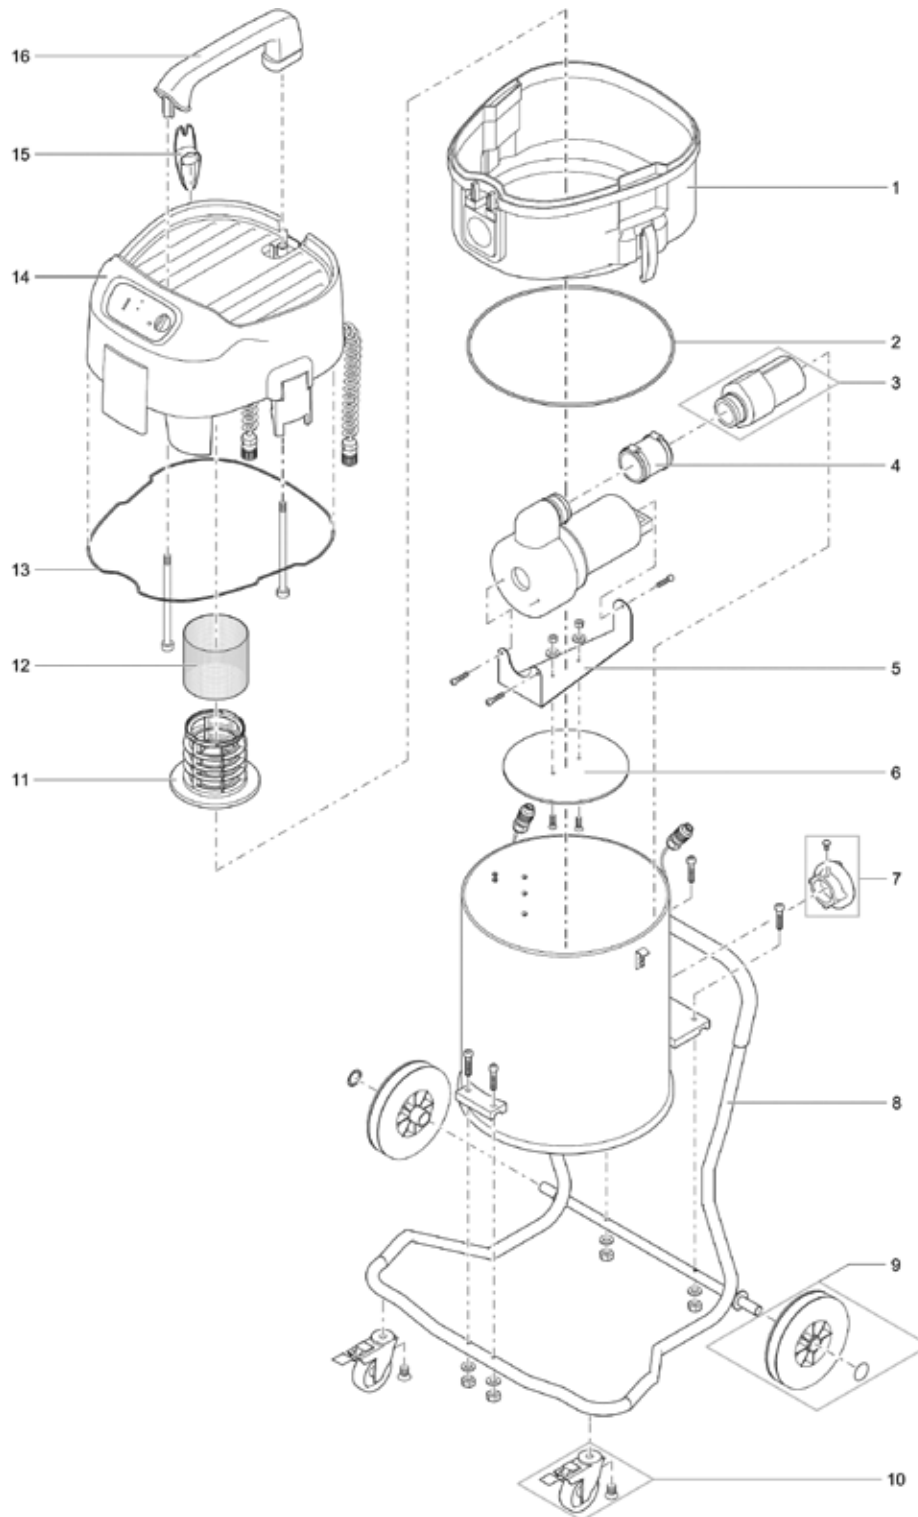

Item no.	Product
40256	PondoVac Premium
41388	GB PondoVac Premium