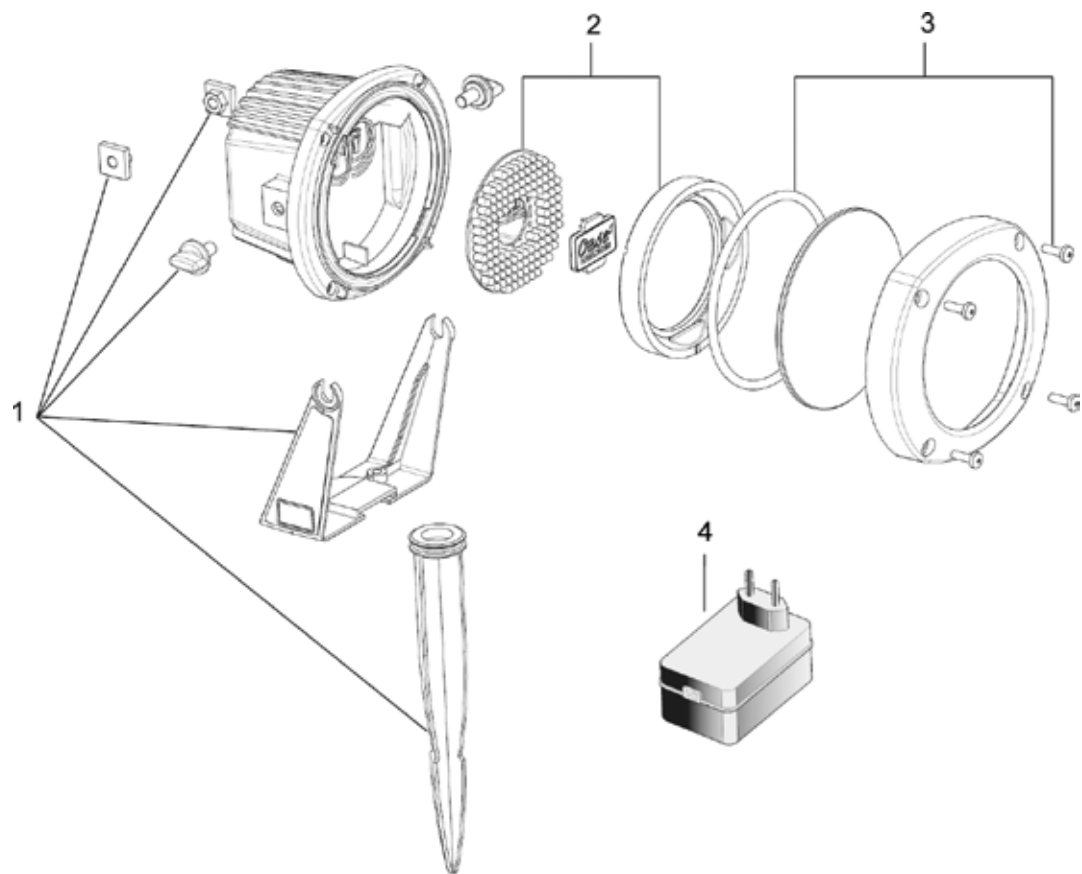

Item no.	Product
50366	LunAqua 10 LED /01

Pos.	Item no. Product	Product	Item no. Spare part	Spare part	Number
1	50366	LunAqua 10 LED /01 [INT]	13422	Spare part fastening set LunAqua	1
2	50366	LunAqua 10 LED /01 [INT]	13371	Spare part bulb assembly LunAqua 10 LED	1
3	50366	LunAqua 10 LED /01 [INT]	13421	Spare part top/glass LunAqua 10 LED	1
4	50366	LunAqua 10 LED /01 [INT]	73313	Spare Underwater transformer UST 150 /01	1