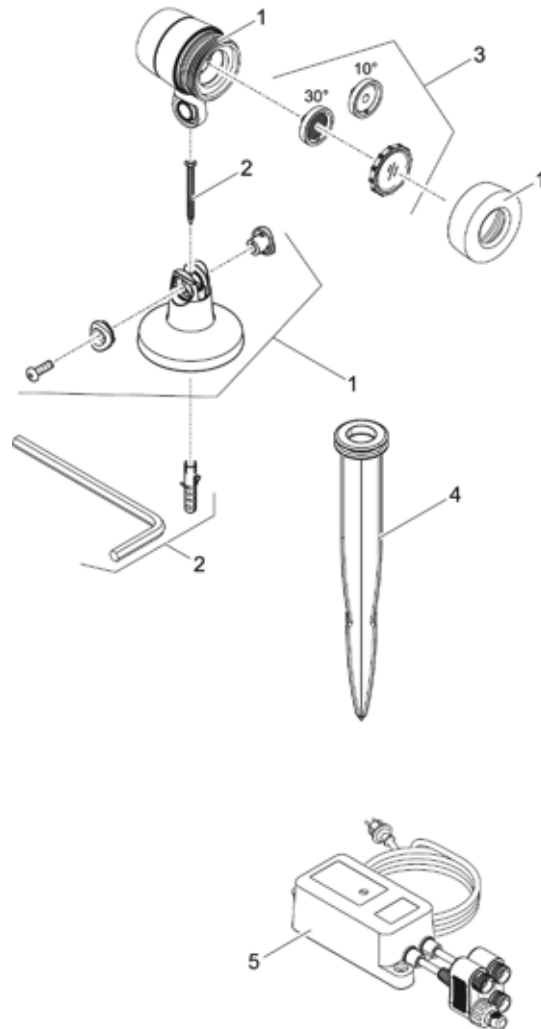

Item no.	Product
50507	LunAqua Maxi LED Set 1
50508	LunAqua Maxi LED Set 3
50509	LunAqua Maxi LED Solo

Pos.	Item no. Product	Product	Item no. Spare part	Spare part	Number
1	50507	LunAqua Maxi LED Set 1 [INT]	50509	LunAqua Maxi LED Solo	1
	50508	LunAqua Maxi LED Set 3 [INT]			
2	50507	LunAqua Maxi LED Set 1 [INT]	15671	Replacement holder LunAqua Maxi	1
	50508	LunAqua Maxi LED Set 3 [INT]			
	50509	LunAqua Maxi LED Solo [INT]			
3	50507	LunAqua Maxi LED Set 1 [INT]	15670	Spare optics LunAqua Maxi	1
	50508	LunAqua Maxi LED Set 3 [INT]			
	50509	LunAqua Maxi LED Solo [INT]			
4	50507	LunAqua Maxi LED Set 1 [INT]	20284	Spike	1
	50508	LunAqua Maxi LED Set 3 [INT]			
5	50509	LunAqua Maxi LED Solo [INT]	14614	ASM electronic unit LunAqua Maxi Set 1	1
	50507	LunAqua Maxi LED Set 1 [INT]			
	50508	LunAqua Maxi LED Set 3 [INT]	15213	ASM electronic unit LunAqua Maxi Set 3	1