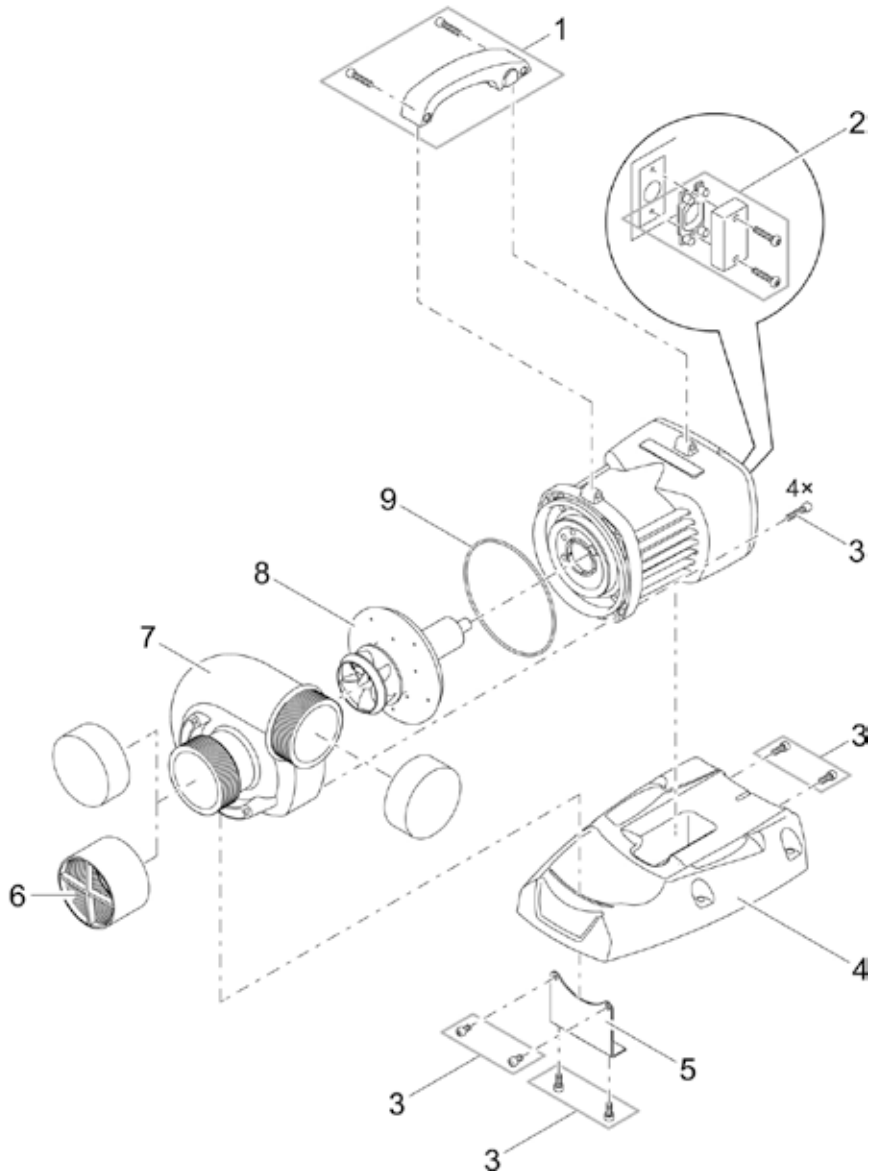

Item no.	Product
39918	AquaMax Eco Titanium 50000

Pos.	Item no. Product	Product	Item no. Spare part	Spare part	Number
1	39918	AquaMax Eco Titanium 50000 [INT]	43863	Spare handle with rubber plug Titanium	1
2	39918	AquaMax Eco Titanium 50000 [INT]	40509	ASM gland seal with gasket set	1
3	39918	AquaMax Eco Titanium 50000 [INT]	43864	Spare screws set Titanium	1
4	39918	AquaMax Eco Titanium 50000 [INT]	42061	Base EC2 Maxi Titanium	1
5	39918	AquaMax Eco Titanium 50000 [INT]	42094	Holding plate EC2 Maxi Titanium	1
6	39918	AquaMax Eco Titanium 50000 [INT]	48597	Safety grid AquaMax Eco 2 1/2"	1
7	39918	AquaMax Eco Titanium 50000 [INT]	41405	Pump housing AquaMax Titanium machined	1
8	39918	AquaMax Eco Titanium 50000 [INT]	43865	Spare rotor AquaMax Eco Titanium	1
9	39918	AquaMax Eco Titanium 50000 [INT]	15574	O-Ring NBR 125 x 3.5 SH70	1