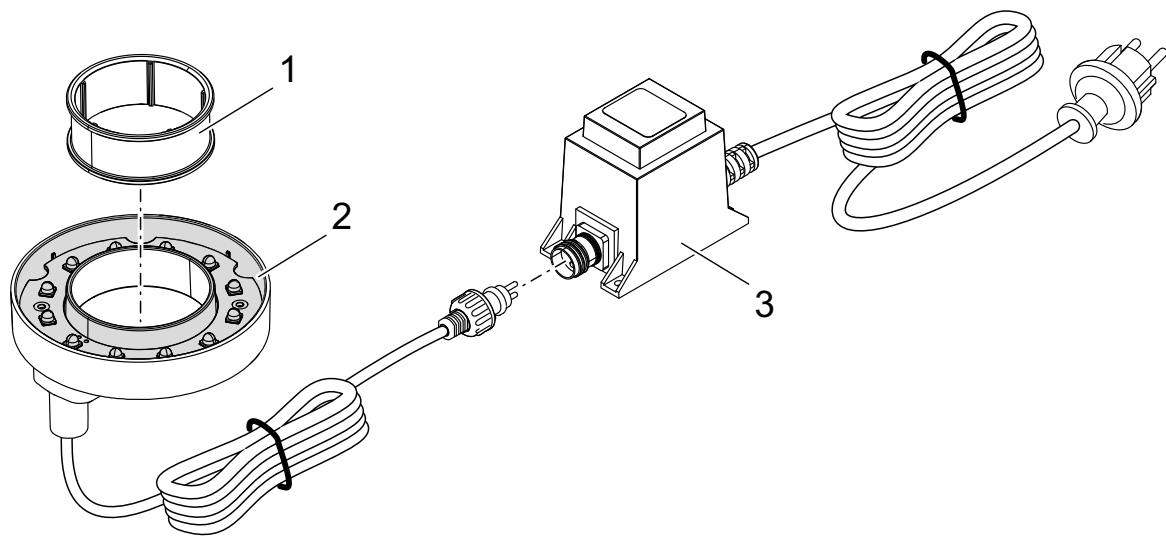

Item no.	Product
88264	Fountain Ring LED Set

Pos.	Item no. Product	Product	Item no. Spare part	Spare part	Number
1	88264	Fountain Ring LED Set [INT]	89558	Holder fountain pipe	1
2	88264	Fountain Ring LED Set [INT]	74383	ASM Fountain Ring LED	1
3	88264	Fountain Ring LED Set [INT]	15118	Transformer 6 VA 2m H05RN-F 2 x 0.75 mm²	1