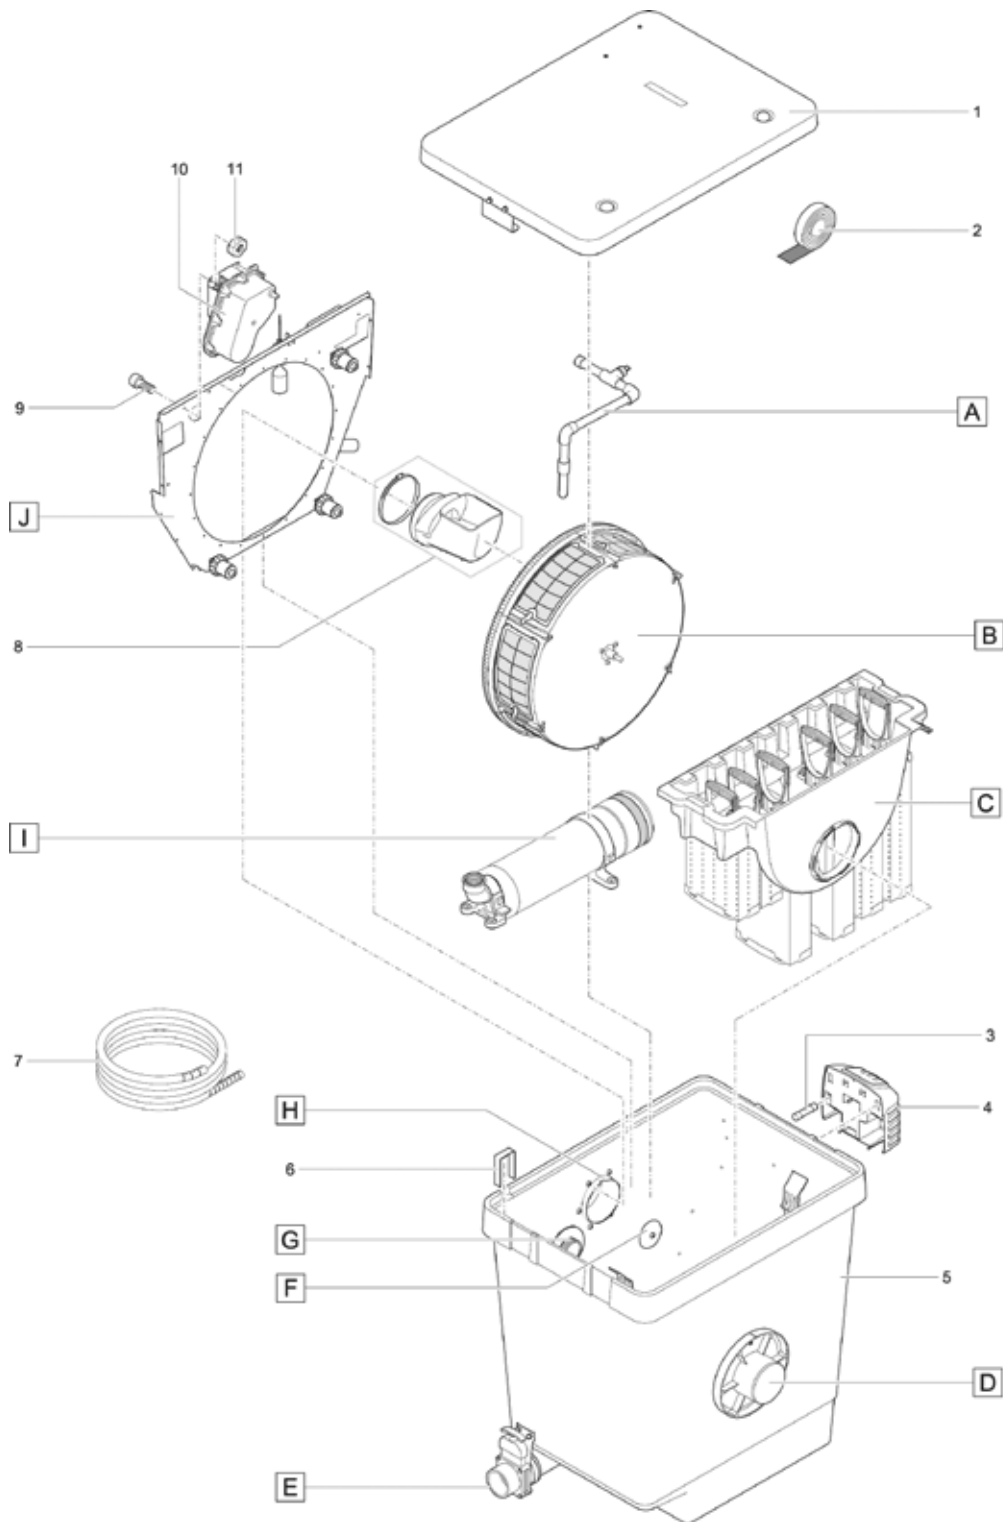

Item no.	Product
56755	BioTec Premium 80000
56915	GB BioTec Premium 80000