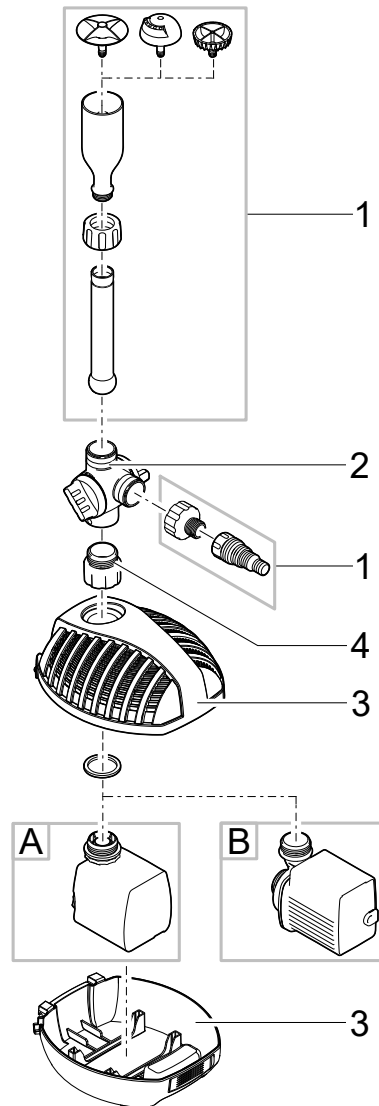

Item no.	Product
43041	Aquarius Fountain Set Classic 750
57399	Aquarius Fountain Set Classic 1000
57400	Aquarius Fountain Set Classic 1500
57401	Aquarius Fountain Set Classic 2500
57402	Aquarius Fountain Set Classic 3500
77371	Aquarius Fountain Set Classic 2000 E
77372	Aquarius Fountain Set Classic 3000 E
77374	Aquarius Fountain Set Classic 4000 E
43042	GB Aquarius Fountain Set Classic 750
57438	GB Aquarius Fountain Set Classic 1000
57439	GB Aquarius Fountain Set Classic 1500
57440	GB Aquarius Fountain Set Classic 2500
57441	GB Aquarius Fountain Set Classic 3500
77375	GB Aquarius Fountain Set Classic 2000 E
77376	GB Aquarius Fountain Set Classic 3000 E
77377	GB Aquarius Fountain Set Classic 4000 E