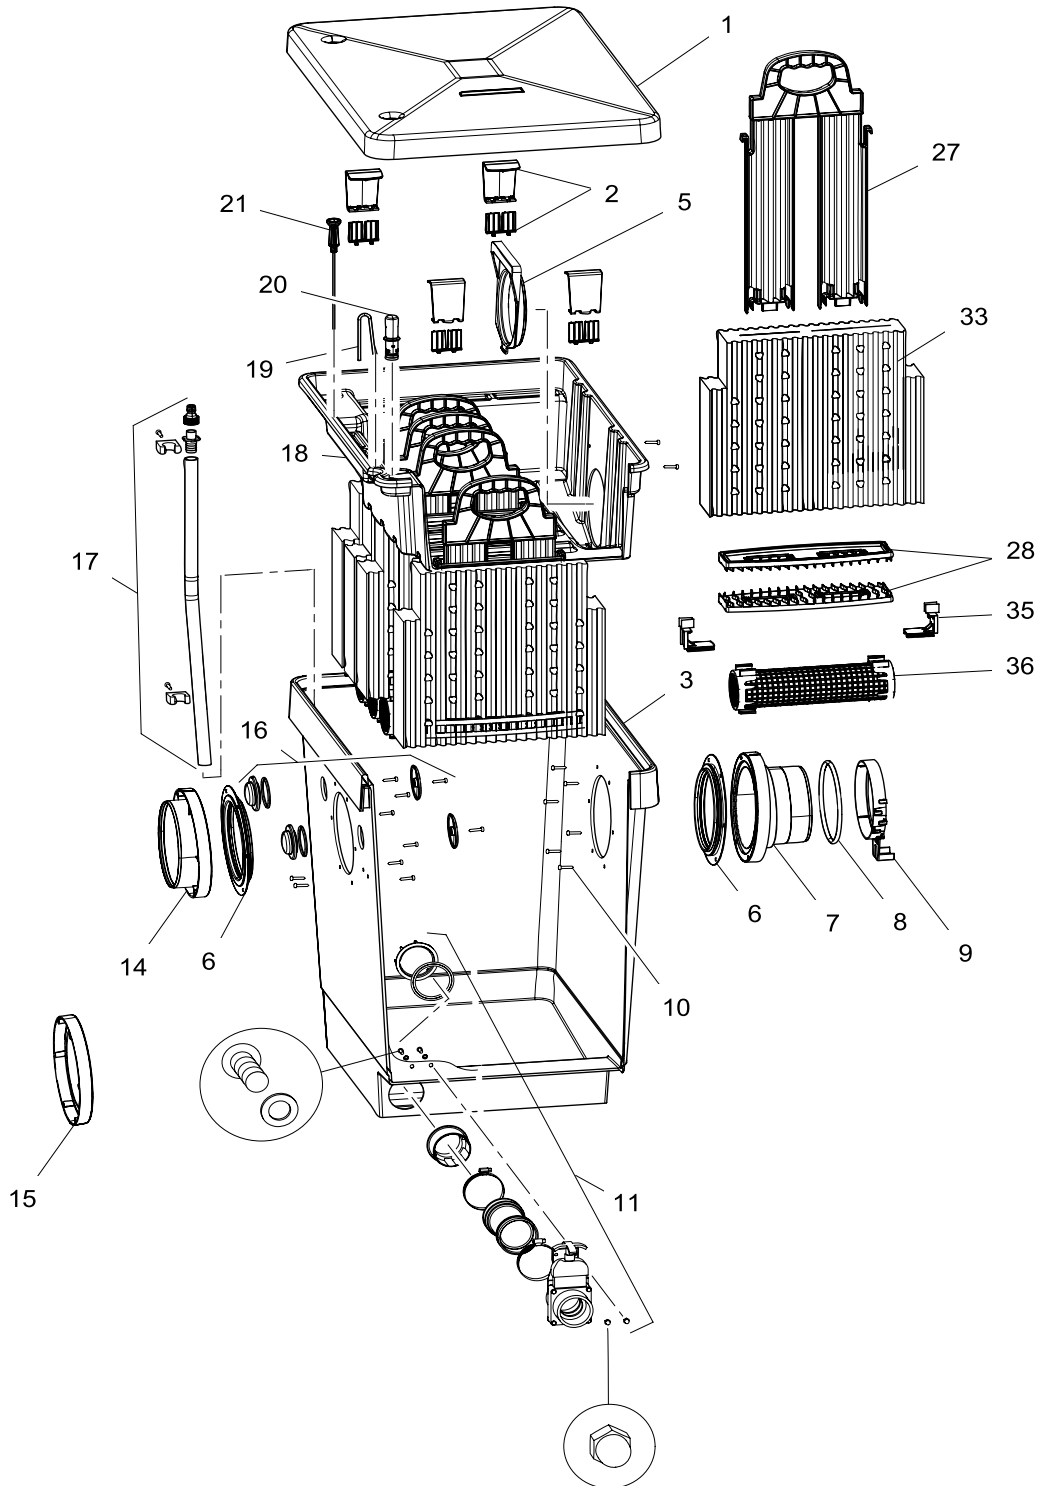

Item no.	Product
51066	ProfiClear Classic phosphate binder mod.