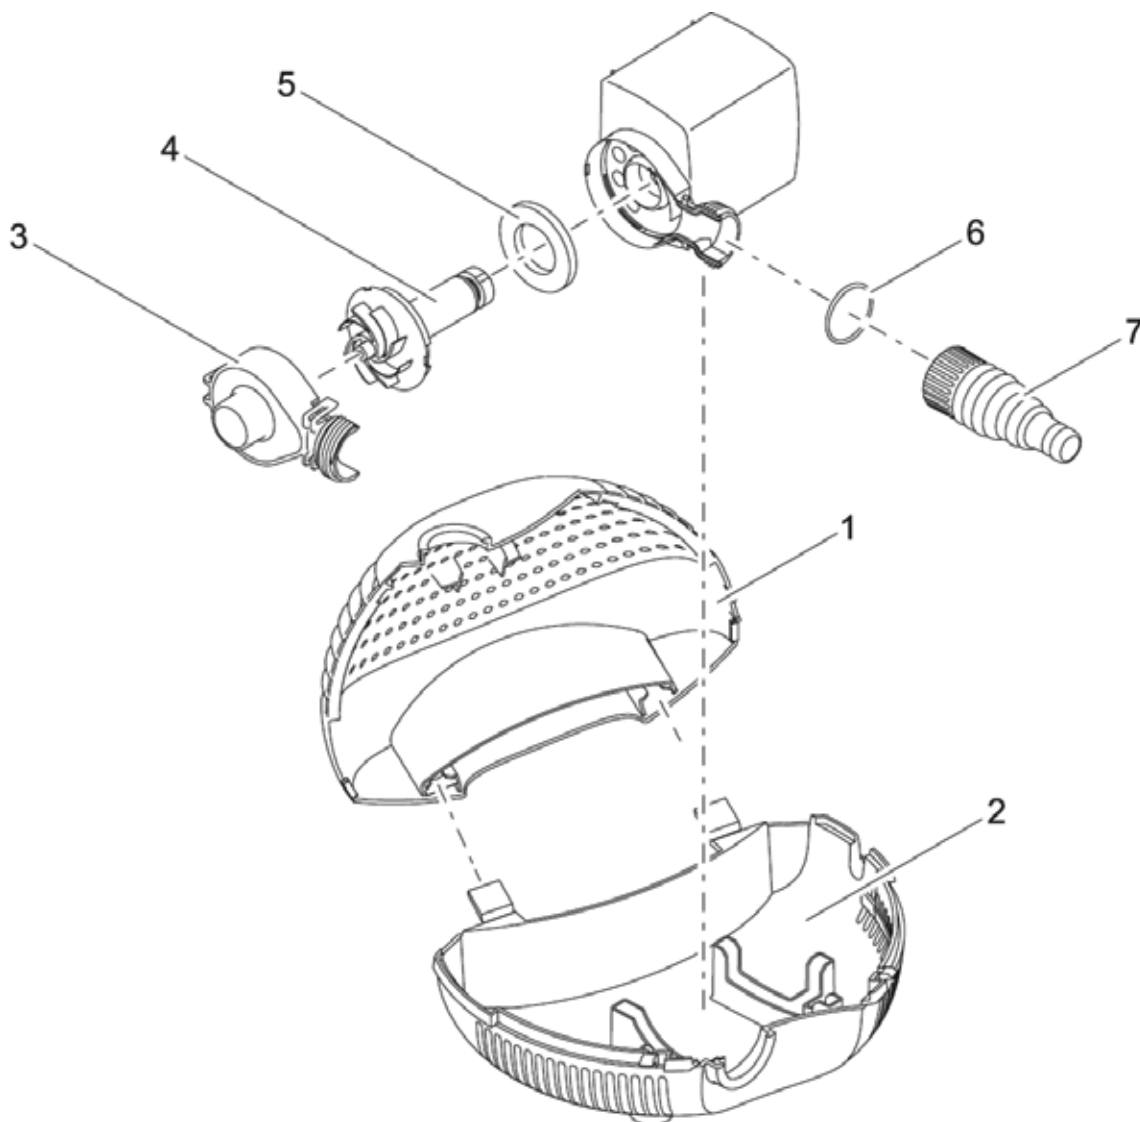

Item no.	Product
57380	AquaMax 2000

Pos.	Item no. Product	Product	Item no. Spare part	Spare part	Number
1	57380	AquaMax 2000 [INT]	35719	Top housing AquaMax 2000	1
2	57380	AquaMax 2000 [INT]	34507	Filter housing base AquaMax 2000	1
3	57380	AquaMax 2000 [INT]	34509	Pump housing AquaMax 2000	1
4	57380	AquaMax 2000 [INT]	34605	Spare rotor AquaMax 2000	1
5	57380	AquaMax 2000 [INT]	24691	Filter foam blue PPI 80 AquaMax 2000	1
6	57380	AquaMax 2000 [INT]	22298	O-Ring NBR 27 x 2.5 SH70 black	1
7	57380	AquaMax 2000 [INT]	23642	Stepped hose tail with bush cpl. G1	1