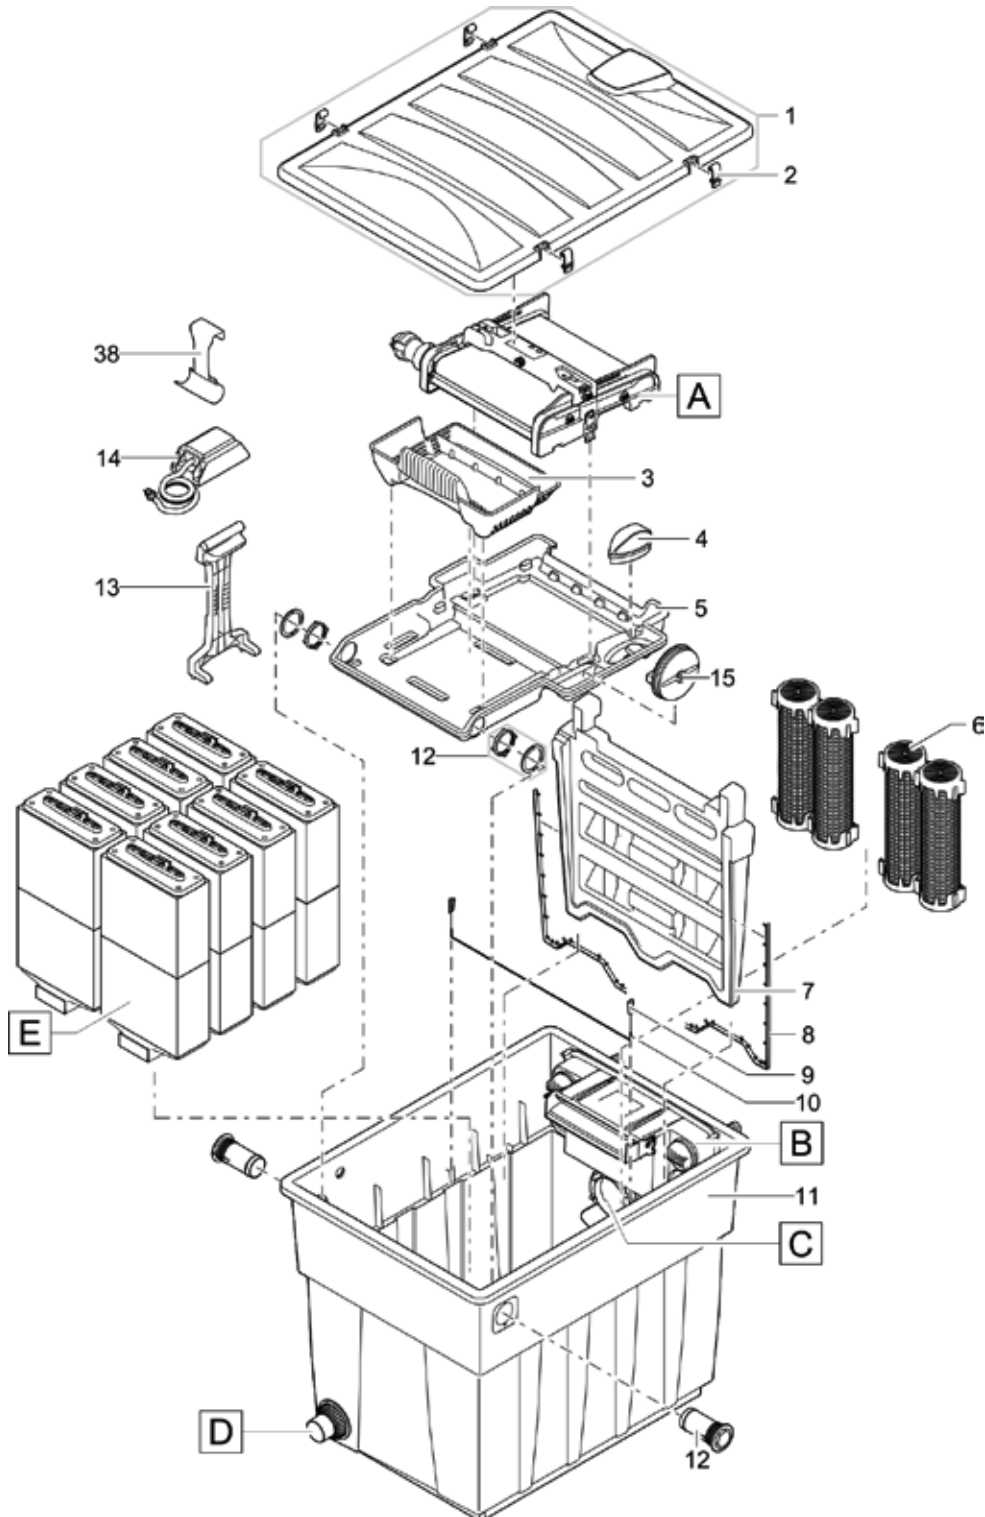

Item no.	Product
46178	BioTec ScreenMatic² 90000