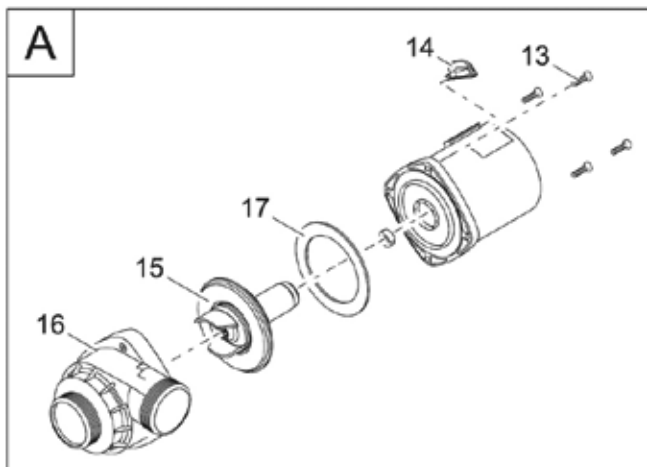

Item no.	Product
50742	AquaMax Eco Premium 12000
50745	AquaMax Eco Premium 16000
50743	GB AquaMax Eco Premium 12000
50746	GB AquaMax Eco Premium 16000