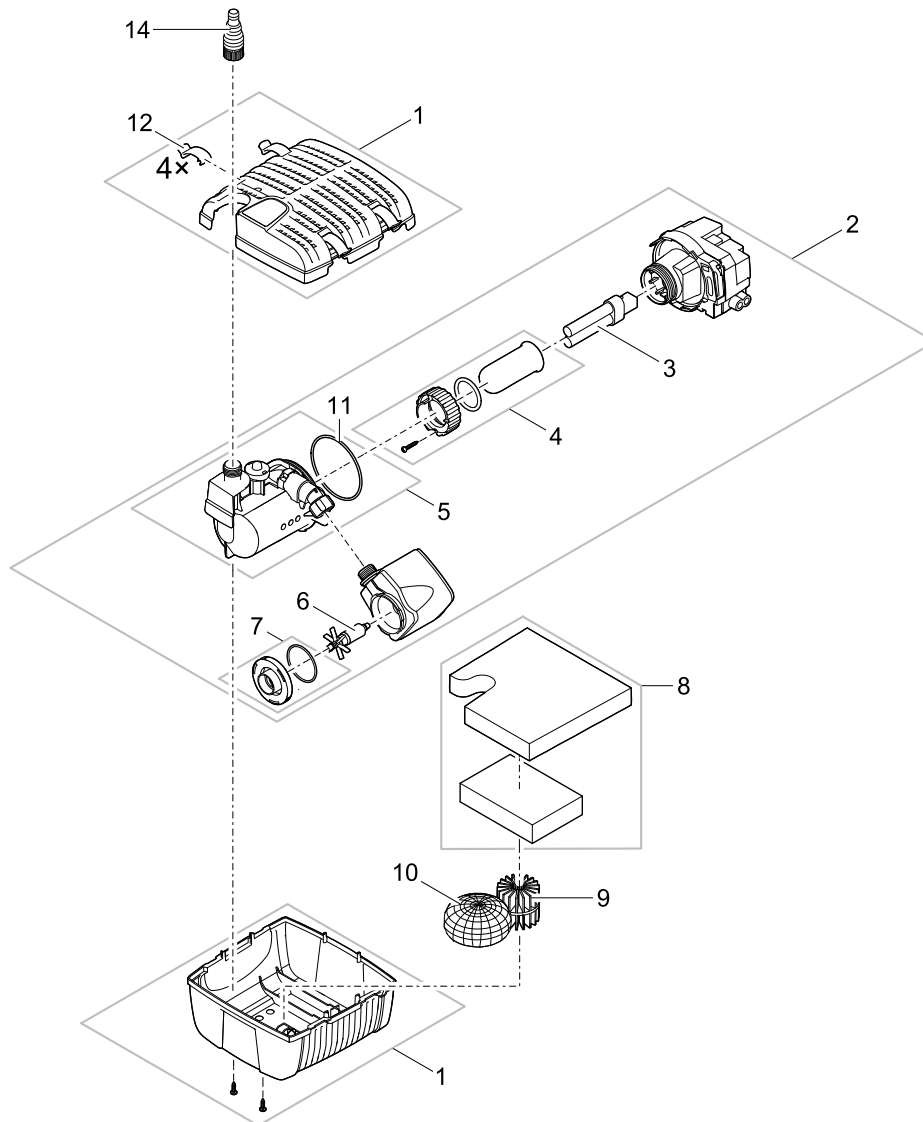

Item no.	Product
70236	GB Filtral UVC 1500

Pos.	Item no. Product	Product	Item no. Spare part	Spare part	Number
1	70236	Filtral UVC 1500 [GB]	72781	Replacement outer housing Filtral small	1
2	70236	Filtral UVC 1500 [GB]	72784	ASM replacement pump / UVC Filtral 1500	1
3	70236	Filtral UVC 1500 [GB]	57110	Replacement bulb UVC 5 W	1
4	70236	Filtral UVC 1500 [GB]	72792	ASM repl. quartz glass Filtral small	1
5	70236	Filtral UVC 1500 [GB]	72788	ASM repl. water housing Filtral small	1
6	70236	Filtral UVC 1500 [GB]	22647	Spare rotor cpl. ASE 750 magnetized	1
7	70236	Filtral UVC 1500 [GB]	35762	ASM pump housing ASE 1000	1
8	70236	Filtral UVC 1500 [GB]	70240	Replacement foam set Filtral UVC 1500	1
9	70236	Filtral UVC 1500 [GB]	19503	Bio surface element	1
10	70236	Filtral UVC 1500 [GB]	72795	Replacement ceramic bag Filtral small	1
11	70236	Filtral UVC 1500 [GB]	19945	O-Ring NBR 75 x 2,5 SH70	1
12	70236	Filtral UVC 1500 [GB]	72798	Replacement set clips Filtral	1
14	70236	Filtral UVC 1500 [GB]	23641	Stepped hose tail with bush cpl. G1/2	1