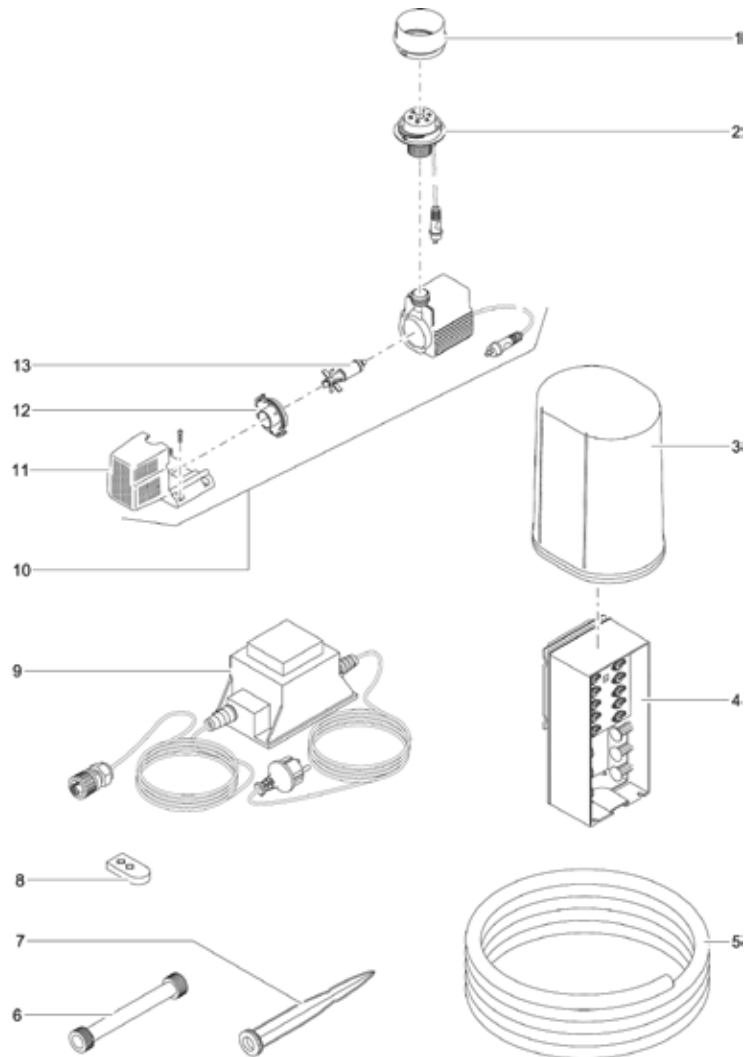

Item no.	Product
50394	Water Quintet Creative

Pos.	Item no. Product	Product	Item no. Spare part	Spare part	Number
1	50394	Water Quintet Creative [INT]	11878	Nozzle protector	5
2	50394	Water Quintet Creative [INT]	76611	ASM LED nozzle Water Trio / Quintet warm	5
3	50394	Water Quintet Creative [INT]	33371	Cover FM-Master	1
4	50394	Water Quintet Creative [INT]	11994	ASM controller Quintet programmed	1
5	50394	Water Quintet Creative [INT]	12475	ASM cable protection Water Quintet	1
6	50394	Water Quintet Creative [INT]	11993	ASM extension Water Trio / Quintet	10
7	50394	Water Quintet Creative [INT]	20284	Spike	1
8	50394	Water Quintet Creative [INT]	11282	2 channel remote control	1
9	50394	Water Quintet Creative [INT]	77023	Power supply 100 VA / 12 V DC 8A V-2020	1
10	50394	Water Quintet Creative [INT]	11978	ASM pump Easy EC	5
11	50394	Water Quintet Creative [INT]	11909	Filter housing Easy EC	5
12	50394	Water Quintet Creative [INT]	12474	ASM bearing plate w. gasket Trio/Quintet	5
13	50394	Water Quintet Creative [INT]	46660	Spare rotor Easy EC	5