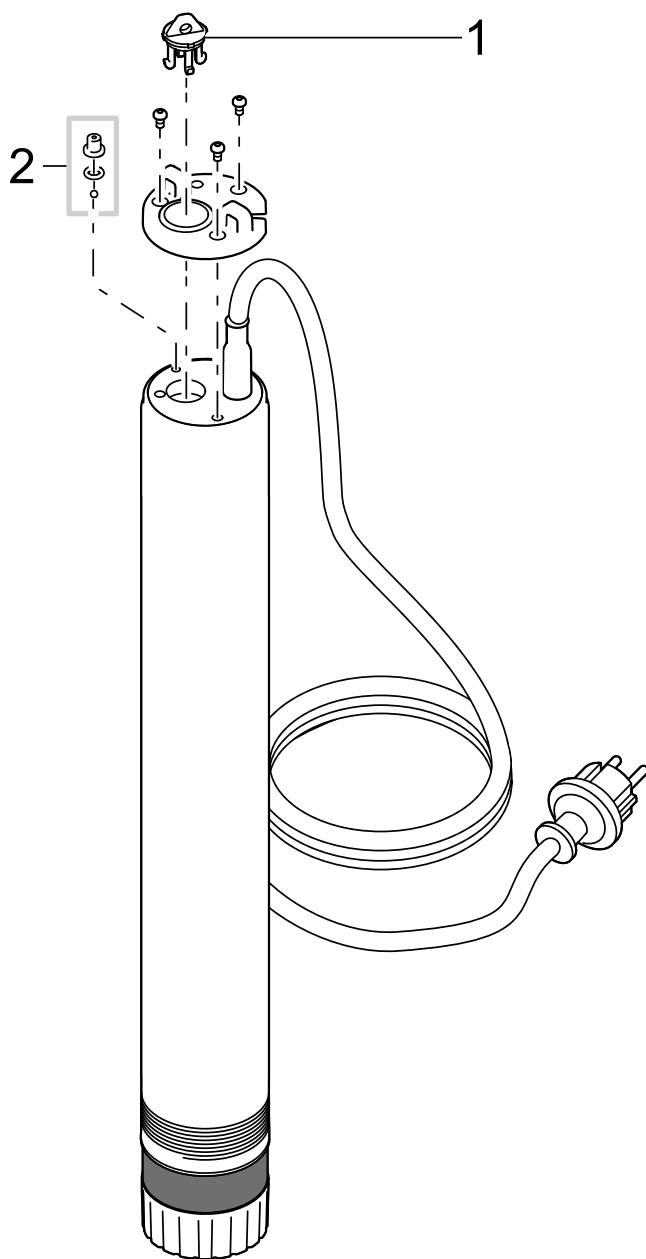

Item no.	Product
57773	ProMax Pressure Well 6500/10
70896	ProMax Pressure Well 3000/18

Pos.	Item no. Product	Product	Item no. Spare part	Spare part	Number
1	57773	ProMax Pressure Well 6500/10 [INT]	49954	Spare check valve Deep Well nA	1
	70896	ProMax Pressure Well 3000/18 [INT]	72907	Spare check valve Pressure 3000	1
2	57773	ProMax Pressure Well 6500/10 [INT]	49027	ASM aeration check valve Pressure 6000	1
	70896	ProMax Pressure Well 3000/18 [INT]