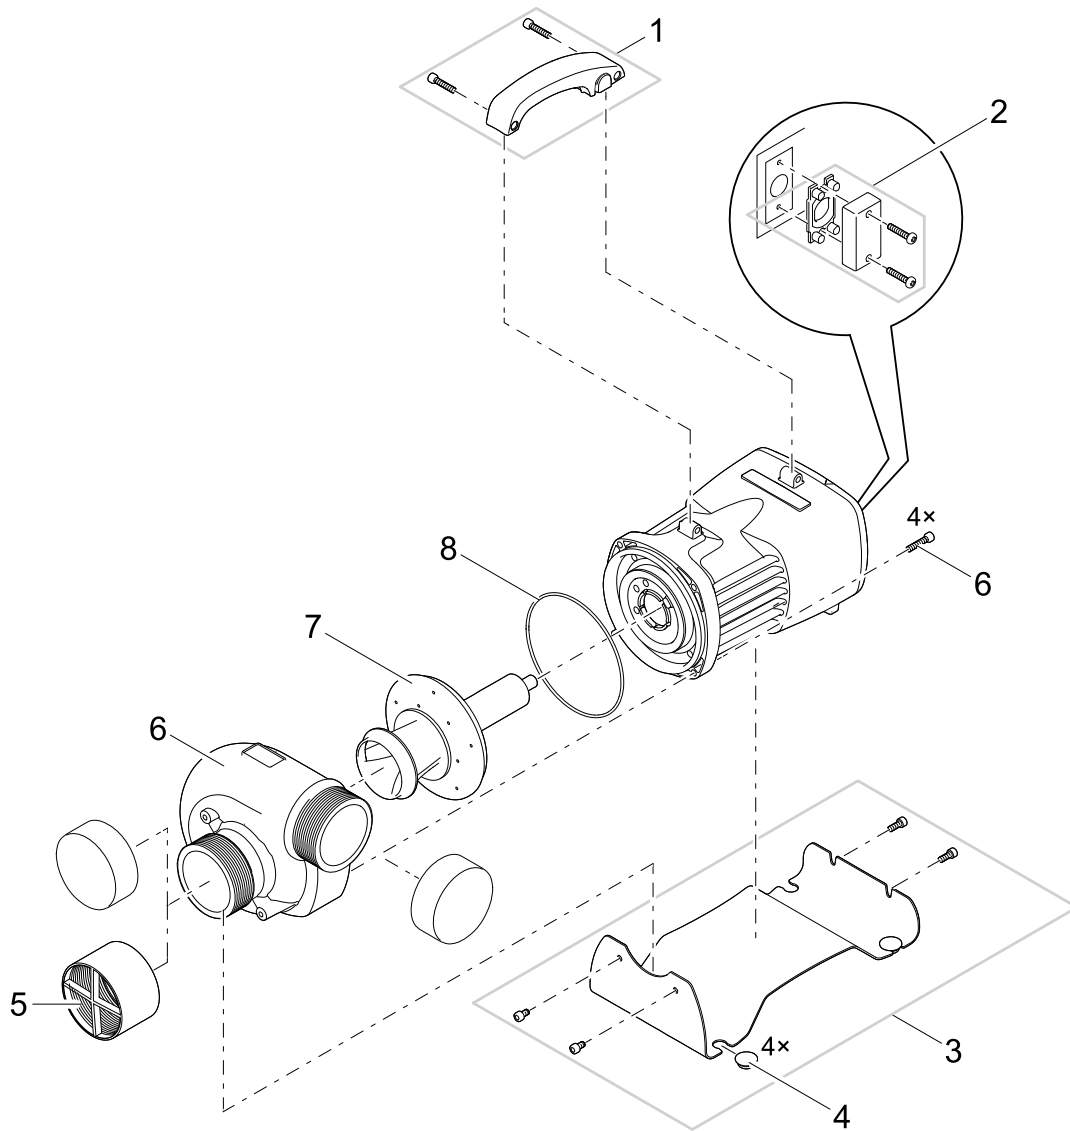

Item no.	Product
77462	AquaMax Eco Titanium 81000

Pos.	Item no. Product	Product	Item no. Spare part	Spare part	Number
1	77462	AquaMax Eco Titanium 81000 [INT]	43863	Spare handle with rubber plug Titanium	1
2	77462	AquaMax Eco Titanium 81000 [INT]	40509	ASM gland seal with gasket set	1
3	77462	AquaMax Eco Titanium 81000 [INT]	86163	Spare base AquaMax Eco Titanium 81000	1
4	77462	AquaMax Eco Titanium 81000 [INT]	86164	Spare rubber feet AM Eco Titanium 81000	1
5	77462	AquaMax Eco Titanium 81000 [INT]	73658	Safety grid AquaMax Eco 3"	1
6	77462	AquaMax Eco Titanium 81000 [INT]	86153	Spare pump housing AM Eco Titanium 81000	1
7	77462	AquaMax Eco Titanium 81000 [INT]	86150	Spare rotor AquaMax Eco Titanium 81000	1
8	77462	AquaMax Eco Titanium 81000 [INT]	15574	O-Ring NBR 125 x 3.5 SH70	1