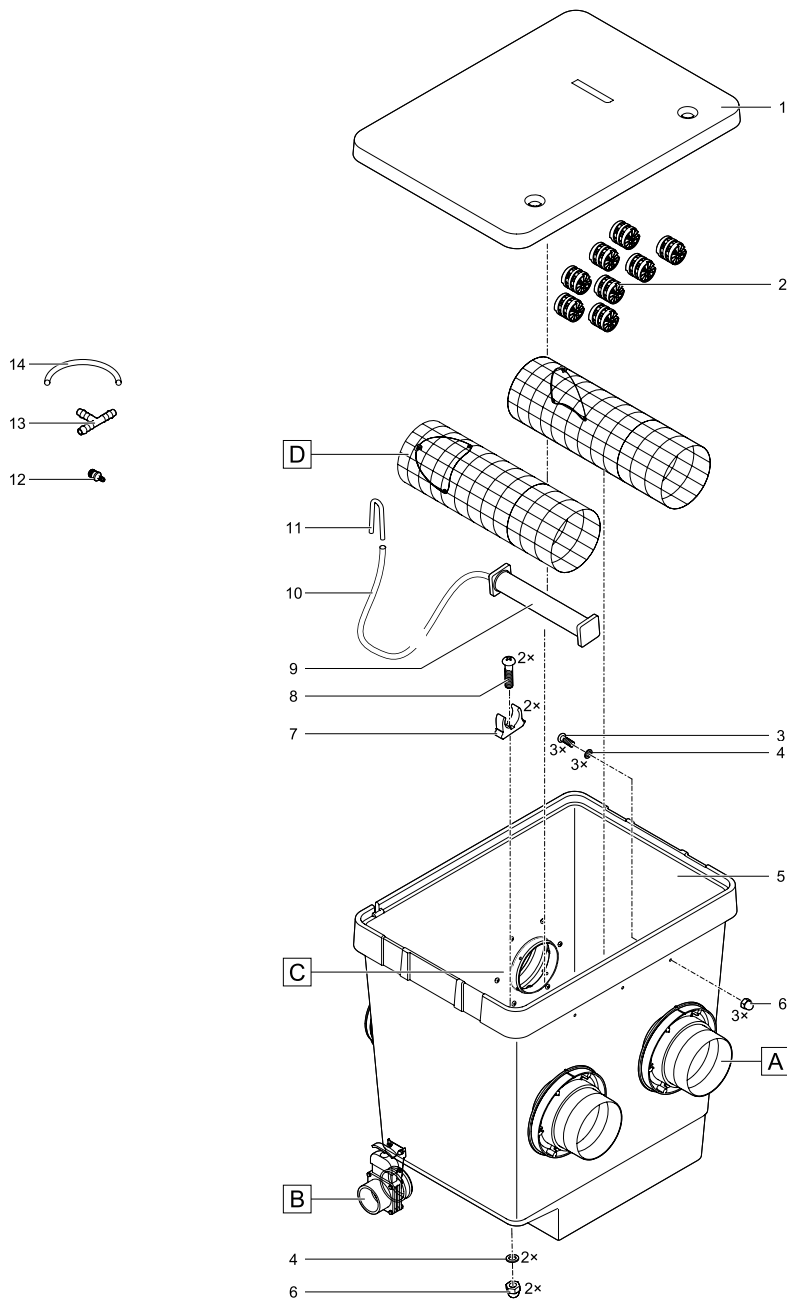

Item no.	Product
50772	ProfClear Premium Moving Bed Module