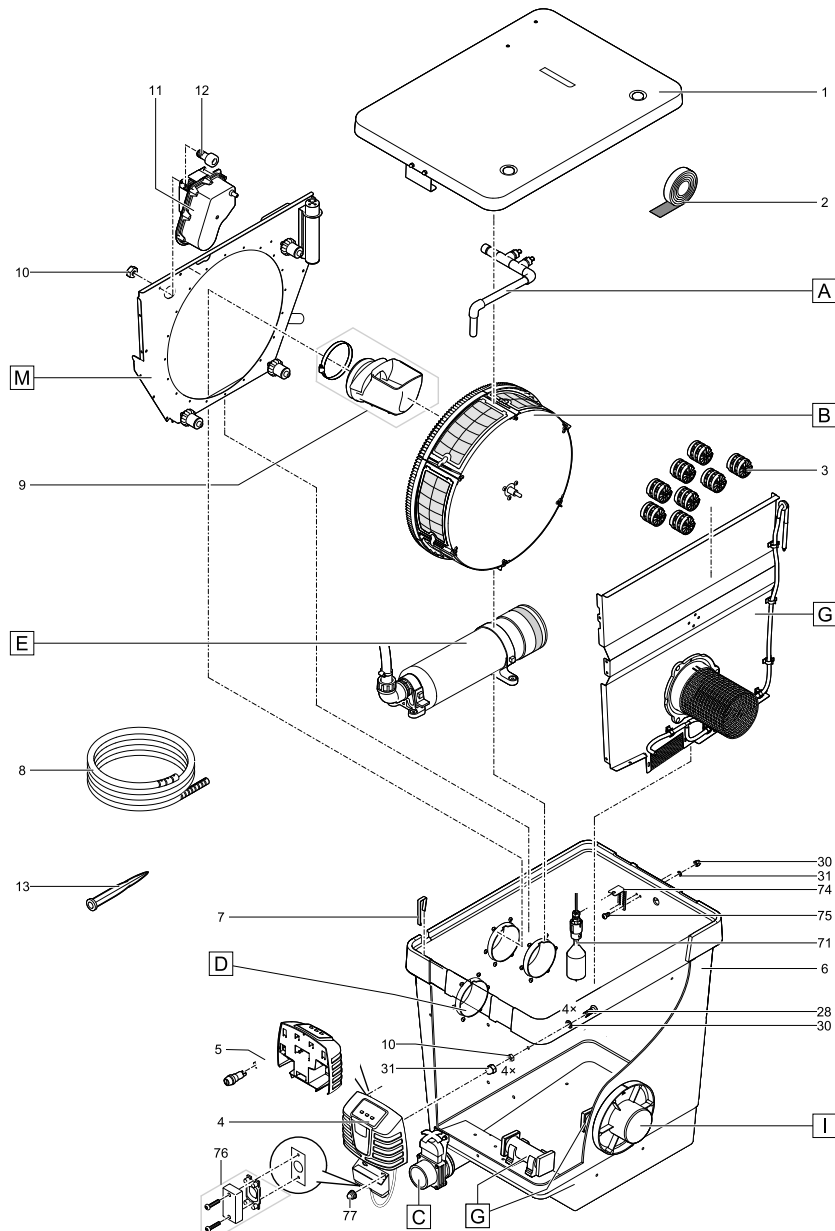

Item no.	Product
42910	ProfiClear Premium Compact gravity
47010	ProfiClear Premium Compact-M gravity OC
42912	GB ProfiClear Premium Compact gravity
47011	GB ProfiClear Premium Compact-M gravity OC