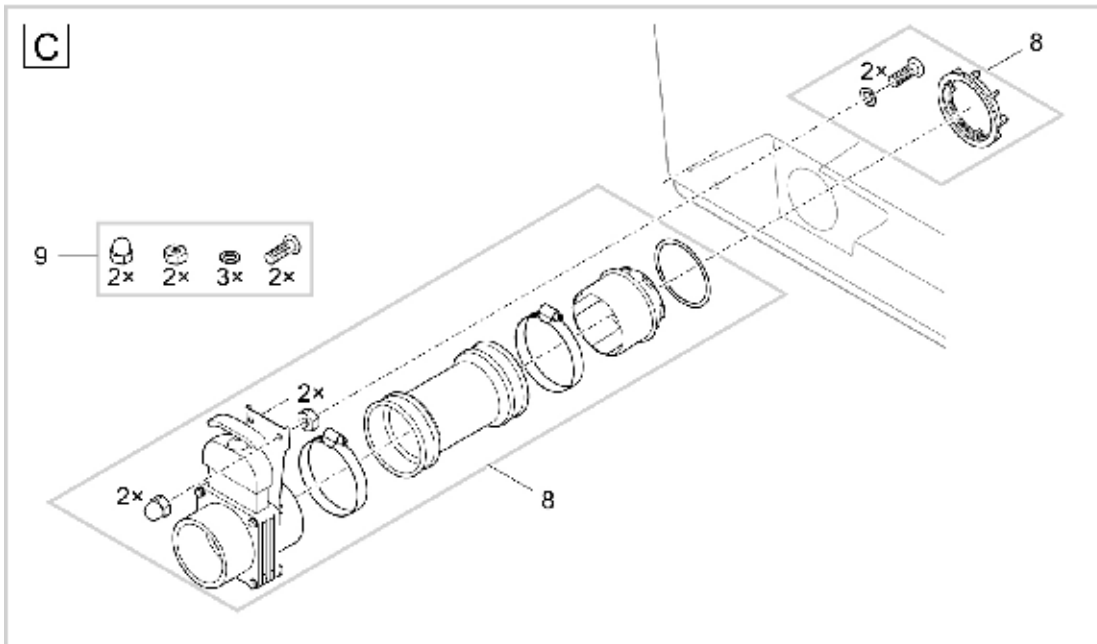

Pos.	Item no. Product	Product		Item no. Spare part	Spare part	Number
1	42913	ProfiClear pump chamber Compact/Classic	[INT]	72780	ASM lid container M / L	1
2	42913	ProfiClear pump chamber Compact/Classic	[INT]	35407	Spare base screen incl. foot ProfiClear	1
3	42913	ProfiClear pump chamber Compact/Classic	[INT]	42856	Container ProfiCl. Compact pump chamber	1
4	42913	ProfiClear pump chamber Compact/Classic	[INT]	18842	Clip drum filter	1
5	42913	ProfiClear pump chamber Compact/Classic	[INT]	19005	ASM connection set DN 110	1
6	42913	ProfiClear pump chamber Compact/Classic	[INT]	16387	Blanking cap DN 110	1
7	42913	ProfiClear pump chamber Compact/Classic	[INT]	18833	Spare grommet ProfiClear individual	1
8	42913	ProfiClear pump chamber Compact/Classic	[INT]	18446	Spare drain DN75 Premium	1
9	42913	ProfiClear pump chamber Compact/Classic	[INT]	18448	Spare screws set drain DN75 Premium	1
10	42913	ProfiClear pump chamber Compact/Classic	[INT]	42980	ASM rubber bushing D185 on D110 mm	1
11	42913	ProfiClear pump chamber Compact/Classic	[INT]	26987	Outlet 150/2 ProfiClear M 2 - M 5	1
12	42913	ProfiClear pump chamber Compact/Classic	[INT]	26957	Gasket 150 screwed	1
13	42913	ProfiClear pump chamber Compact/Classic	[INT]	27572	Oval head screw CZ-V2A DIN 7981 6.3 x 32	1