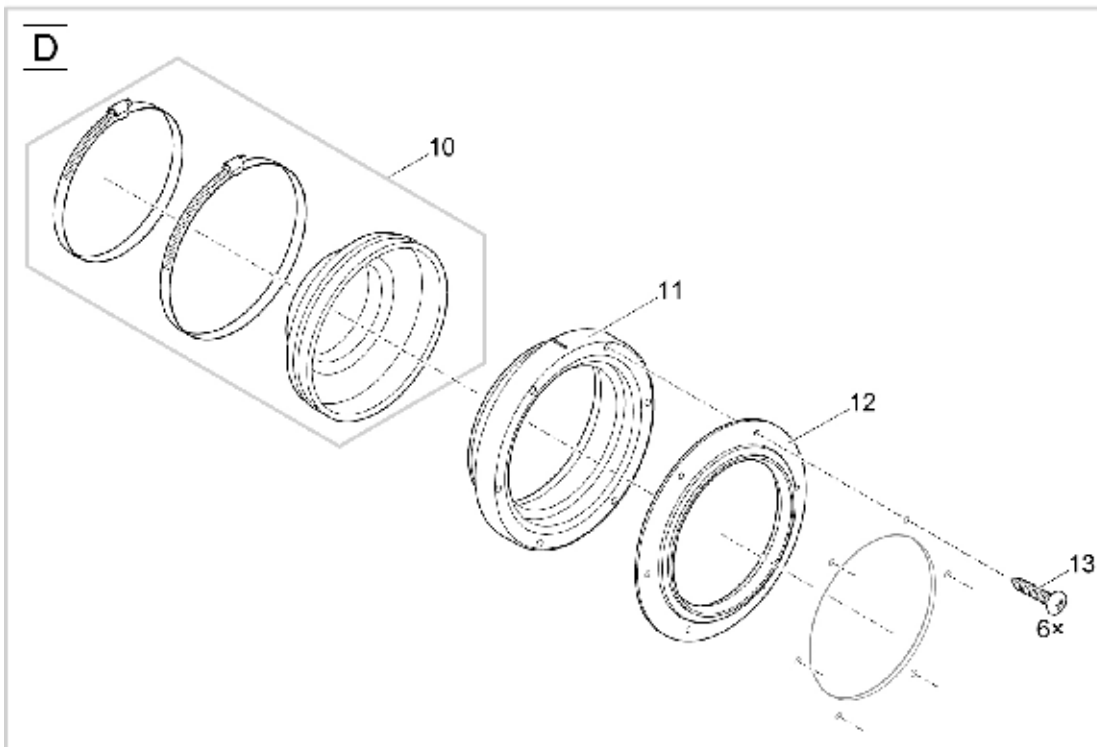

Pos.	Item no. Product	Product		Item no. Spare part	Spare part	Number
1	42913	ProfiClear pump chamber Compact/Classic	[INT]	72780	ASM lid container M / L	1
2	42913	ProfiClear pump chamber Compact/Classic	[INT]	35407	Spare base screen incl. foot ProfiClear	1
3	42913	ProfiClear pump chamber Compact/Classic	[INT]	42856	Container ProfiCl. Compact pump chamber	1
4	42913	ProfiClear pump chamber Compact/Classic	[INT]	18842	Clip drum filter	1
5	42913	ProfiClear pump chamber Compact/Classic	[INT]	19005	ASM connection set DN 110	1
6	42913	ProfiClear pump chamber Compact/Classic	[INT]	16387	Blanking cap DN 110	1
7	42913	ProfiClear pump chamber Compact/Classic	[INT]	18833	Spare grommet ProfiClear individual	1
8	42913	ProfiClear pump chamber Compact/Classic	[INT]	18446	Spare drain DN75 Premium	1
9	42913	ProfiClear pump chamber Compact/Classic	[INT]	18448	Spare screws set drain DN75 Premium	1
10	42913	ProfiClear pump chamber Compact/Classic	[INT]	42980	ASM rubber bushing D185 on D110 mm	1
11	42913	ProfiClear pump chamber Compact/Classic	[INT]	26987	Outlet 150/2 ProfiClear M 2 - M 5	1
12	42913	ProfiClear pump chamber Compact/Classic	[INT]	26957	Gasket 150 screwed	1
13	42913	ProfiClear pump chamber Compact/Classic	[INT]	27572	Oval head screw CZ-V2A DIN 7981 6.3 x 32	1