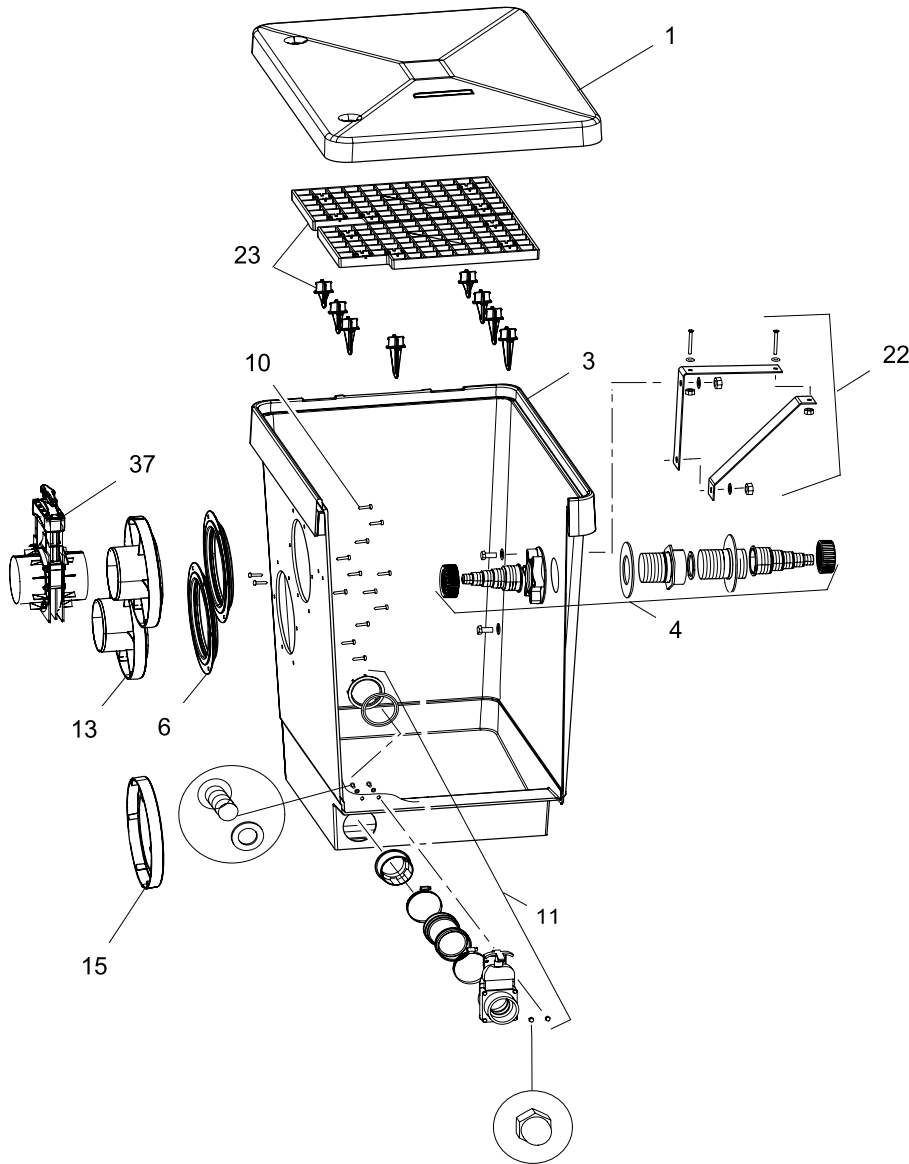

Item no.	Product
56897	ProfiClear Classic pump chamber

Pos.	Item no. Product	Product	Item no. Spare part	Spare part	Number
1	56897	ProfiClear Classic pump chamber [INT]	72780	ASM lid container M / L	1
3	56897	ProfiClear Classic pump chamber [INT]	27278	Filter box ProfiClear M 1	1
4	56897	ProfiClear Classic pump chamber [INT]	35405	Spare part connection set ProfiClear	1
6	56897	ProfiClear Classic pump chamber [INT]	26957	Gasket 150 screwed	2
10	56897	ProfiClear Classic pump chamber [INT]	27572	Oval head screw CZ-V2A DIN 7981 6.3 x 32	1
11	56897	ProfiClear Classic pump chamber [INT]	18446	Spare drain DN75 Premium	1
13	56897	ProfiClear Classic pump chamber [INT]	26963	Intake 100	2
15	56897	ProfiClear Classic pump chamber [INT]	27175	Plug 150 ProfiClear	1
22	56897	ProfiClear Classic pump chamber [INT]	35429	Spare Bitron holder ProfiClear	1
23	56897	ProfiClear Classic pump chamber [INT]	35407	Spare base screen incl. foot ProfiClear	1
37	56897	ProfiClear Classic pump chamber [INT]	27171	Slider DN 110	1