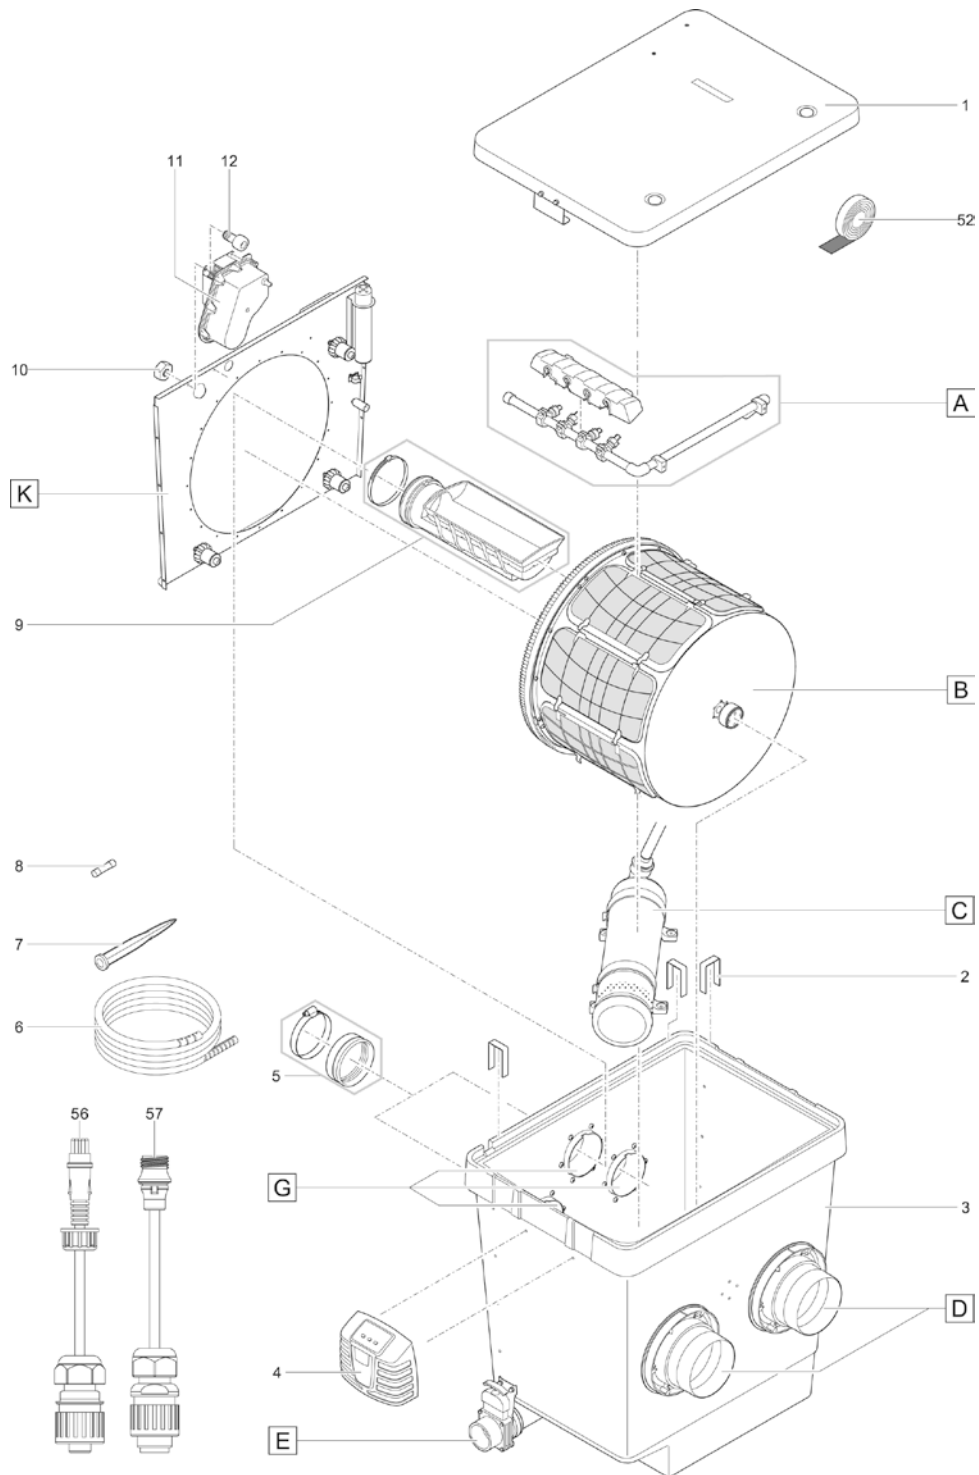

Item no.	Product
50775	ProfiClear Premium drum filter gravity
56774	ProfiClear Premium drum filter gravity
50776	GB ProfiClear Premium drum filter gravity
56775	GB ProfiClear Premium drum filter gravity