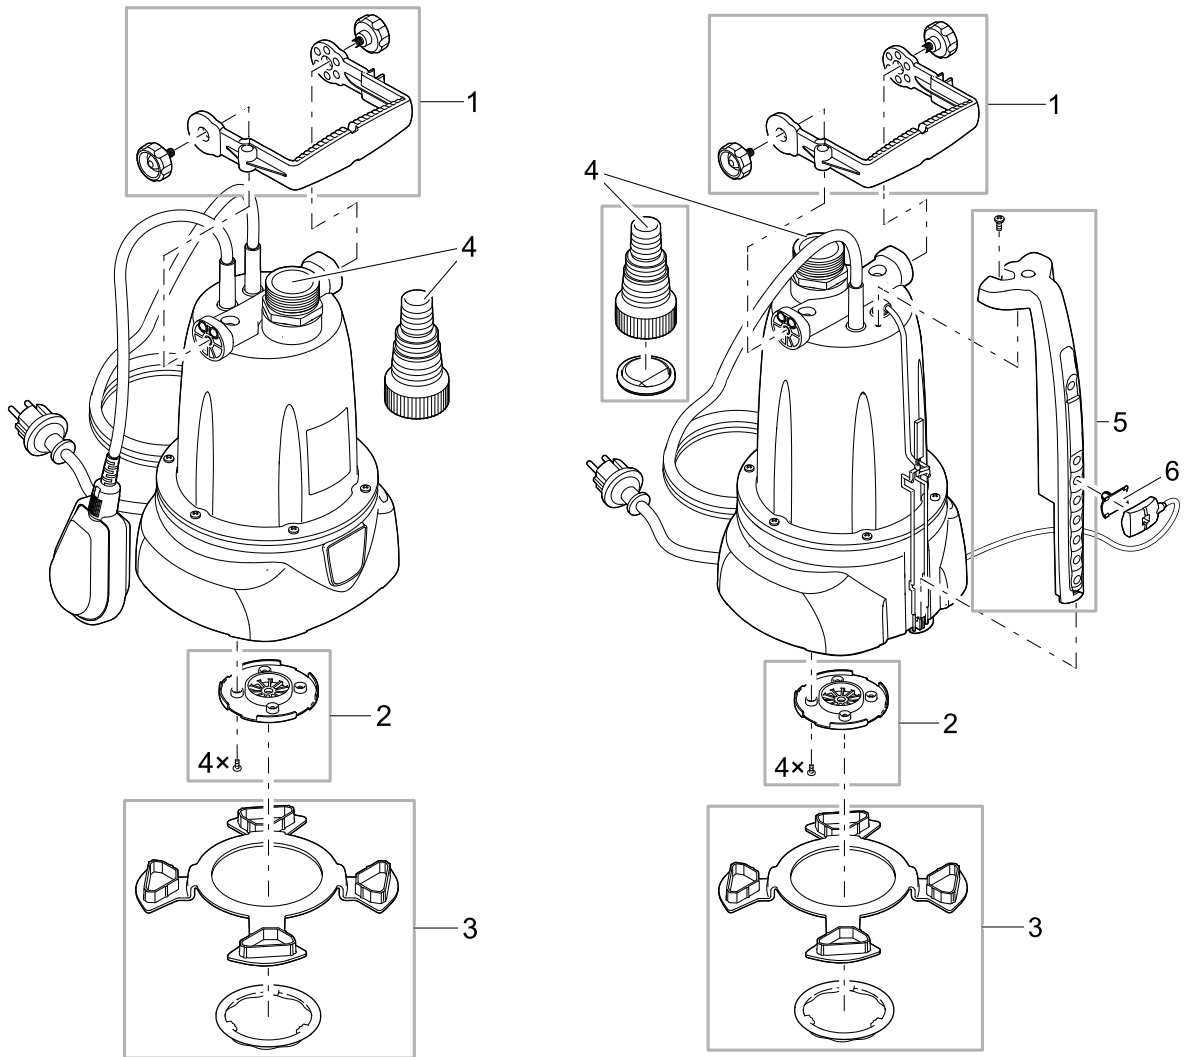

Item no.		Product
42260		ProMax ClearDrain 7000
42261		ProMax ClearDrain 11000
42262		ProMax ClearDrain 14000
42263	GB	ProMax ClearDrain 7000
42264	GB	ProMax ClearDrain 11000
42265	GB	ProMax ClearDrain 14000