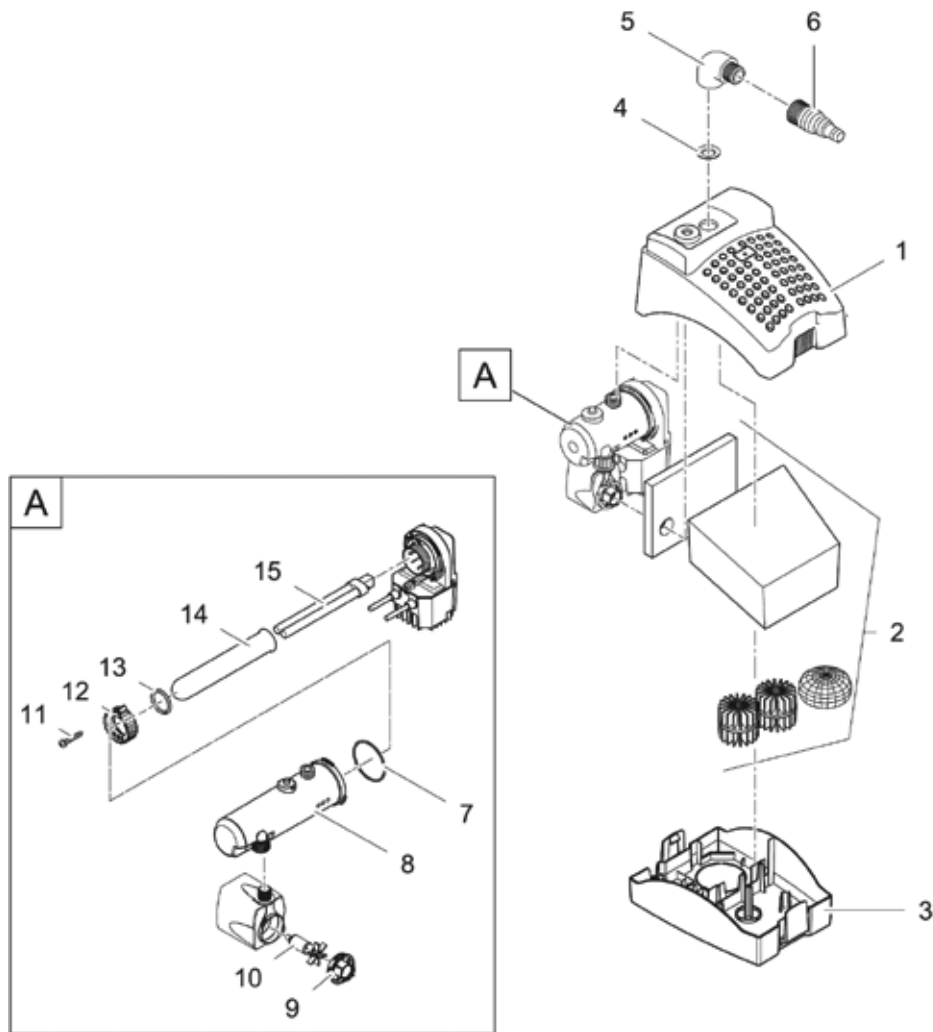

Item no.	Product
51232 GB	Filtral UVC 3000

Pos.	Item no. Product	Product	Item no. Spare part	Spare part	Number
1	51232	Filtral UVC 3000 [GB]	14041	ASM filter top Filtral UVC 2500	1
2	51232	Filtral UVC 3000 [GB]	13705	Replacement filter set UVC 2500-3000	1
3	51232	Filtral UVC 3000 [GB]	13623	Base UVC 2500-3000	1
4	51232	Filtral UVC 3000 [GB]	29388	Profile gasket D35 x 5	1
5	51232	Filtral UVC 3000 [GB]	20191	90° bend Aquarius 1700	1
6	51232	Filtral UVC 3000 [GB]	42429	Spare stepped hose tail 1/2"	1
7	51232	Filtral UVC 3000 [GB]	73490	O-Ring NBR 61,6 x 2,62 SH70 A greased	1
8	51232	Filtral UVC 3000 [GB]	13965	Spare water housing UVC 2500-3000	1
9	51232	Filtral UVC 3000 [GB]	35762	ASM pump housing ASE 1000	1
10	51232	Filtral UVC 3000 [GB]	28351	Spare rotor cpl. ASE 1000 magnetized	1
11	51232	Filtral UVC 3000 [GB]	27891	Oval head screw CH-V2A DIN 7981 3.5 x 22	1
12	51232	Filtral UVC 3000 [GB]	12049	Clamp screw UVC 7/9/11W	1
13	51232	Filtral UVC 3000 [GB]	73481	O-Ring Viton 32 x 4 SH70 greased	1
14	51232	Filtral UVC 3000 [GB]	14193	Quartz glass D33 x 100.9 with rim	1
15	51232	Filtral UVC 3000 [GB]	57111	Replacement bulb UVC 7 W	1
A	51232	Filtral UVC 3000 [GB]	21615	Spare UVC / pump Filtral UVC 3000	1