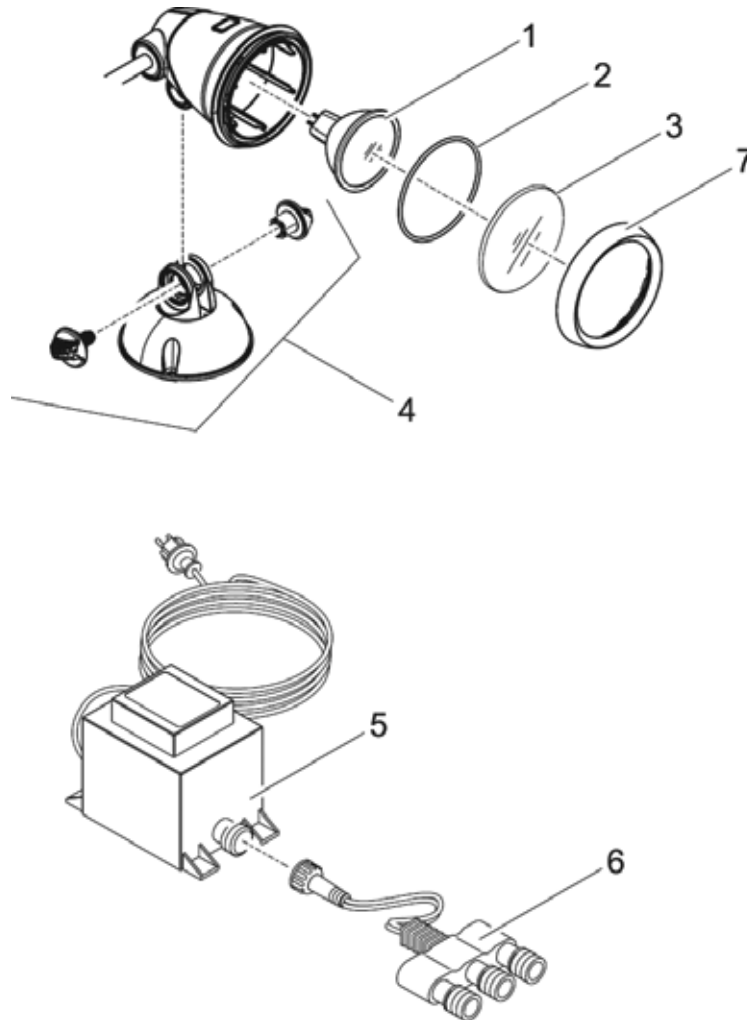

Item no.	Product
50527	LunAqua Classic LED Set 1
50530	LunAqua Classic LED Set 3

Pos.	Item no. Product	Product	Item no. Spare part	Spare part	Number
1	50527	LunAqua Classic LED Set 1 [INT]	42652	Lamp LED MR-16 12 V / 1 W GU5.3 SMD	1
	50530	LunAqua Classic LED Set 3 [INT]			
2	50527	LunAqua Classic LED Set 1 [INT]	27267	O-Ring SI 61 x 2 SH70 A black	1
	50530	LunAqua Classic LED Set 3 [INT]			
3	50527	LunAqua Classic LED Set 1 [INT]	27259	Lens clear LunAqua 3	1
	50530	LunAqua Classic LED Set 3 [INT]			
4	50527	LunAqua Classic LED Set 1 [INT]	35649	ASM base Luminis / LunAqua Classic	1
	50530	LunAqua Classic LED Set 3 [INT]			
5	50527	LunAqua Classic LED Set 1 [INT]	15118	Transformer 6 VA 2m H05RN-F 2 x 0.75 mm²	1
	50530	LunAqua Classic LED Set 3 [INT]			
6	50527	LunAqua Classic LED Set 1 [INT]	15117	Adapter male H05RN-F2x0.75/female 3x2.35	1
	50530	LunAqua Classic LED Set 3 [INT]			
7	50527	LunAqua Classic LED Set 1 [INT]	27073	Coupling nut LunAqua 3 / Classic LED	1
	50530	LunAqua Classic LED Set 3 [INT]