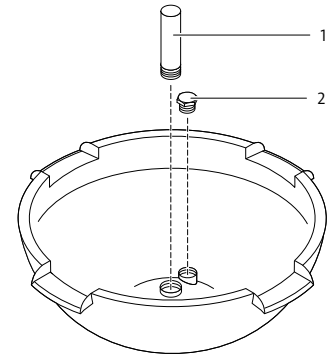

84167 Copper Bowl Round 60