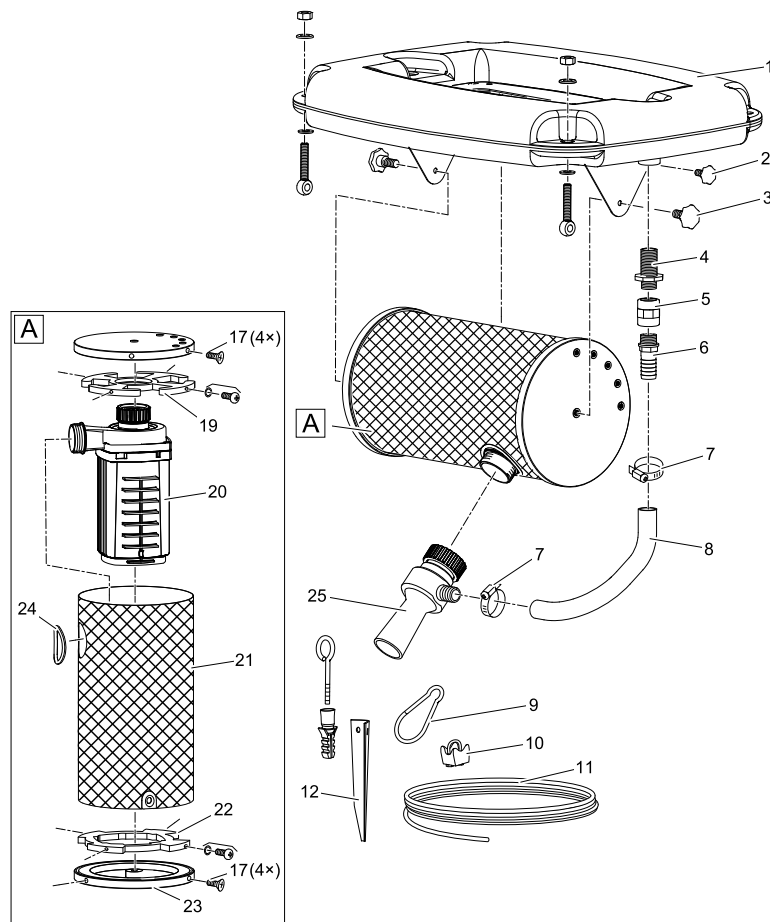

Item no.	Product
57479	AquaAir 250

Pos.	Item no. Product	Product	Item no. Spare part	Spare part	Number
1	57479	AquaAir 250 [INT]	29786	Float 18 l	1
2	57479	AquaAir 250 [INT]	30089	Handle srew M6 x 20	2
3	57479	AquaAir 250 [INT]	30088	Handle srew M8 x 20	1
4	57479	AquaAir 250 [INT]	30086	Bushing 3/4" incl. nut	1
5	57479	AquaAir 250 [INT]	30094	Double bush IG 3/4"	1
6	57479	AquaAir 250 [INT]	30090	Hose adapter 3/4"	1
7	57479	AquaAir 250 [INT]	11818	Hose clamp 20 - 32 mm	1
9	57479	AquaAir 250 [INT]	16941	Stainless steel carabiner 60 x 6	1
10	57479	AquaAir 250 [INT]	30117	Stainless steel screw clamp 3 mm	1
11	57479	AquaAir 250 [INT]	30119	Wire robe stainless steel 3 mm x 20 m	1
12	57479	AquaAir 250 [INT]	30128	Fastener 450	2
17	57479	AquaAir 250 [INT]	27589	Countersunk screw V2A DIN 7982 4.8 x 19	8
19	57479	AquaAir 250 [INT]	35895	Pump housing holder AquaAir 250	1
20	57479	AquaAir 250 [INT]	45062	ASM AquaMax Expert 30000 30 m no handle	1
21	57479	AquaAir 250 [INT]	35892	Drum perforated sheet machined	1
22	57479	AquaAir 250 [INT]	35894	Motor holder	1
23	57479	AquaAir 250 [INT]	29979	Outer lid	1
25	57479	AquaAir 250 [INT]	10189	ASM injector complete	1