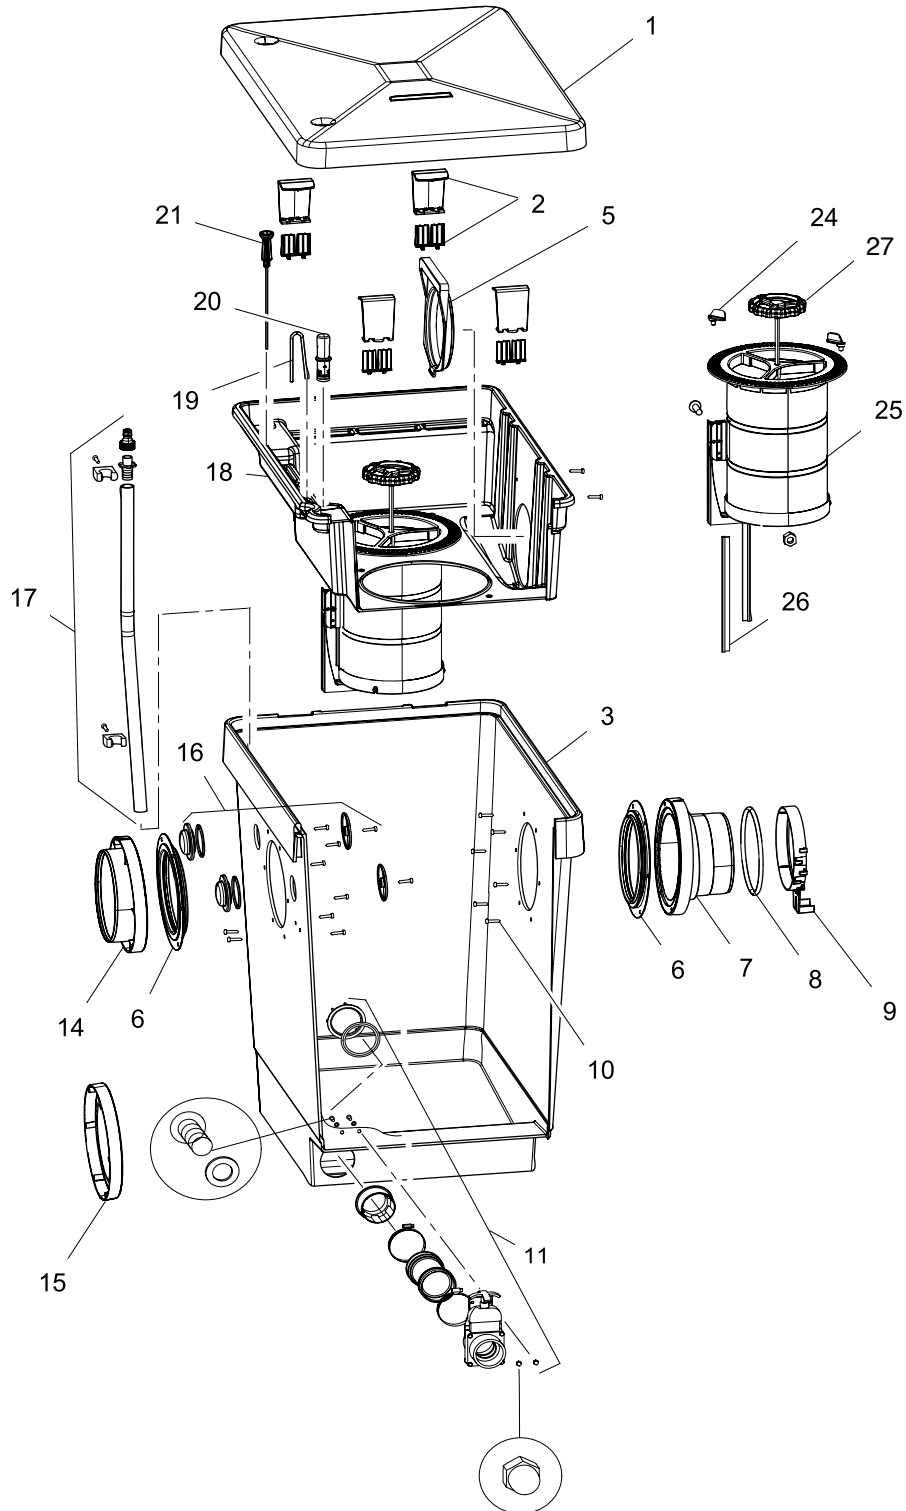

Item no.	Product
37108	ProfiClear Classic coarse debris extrac.