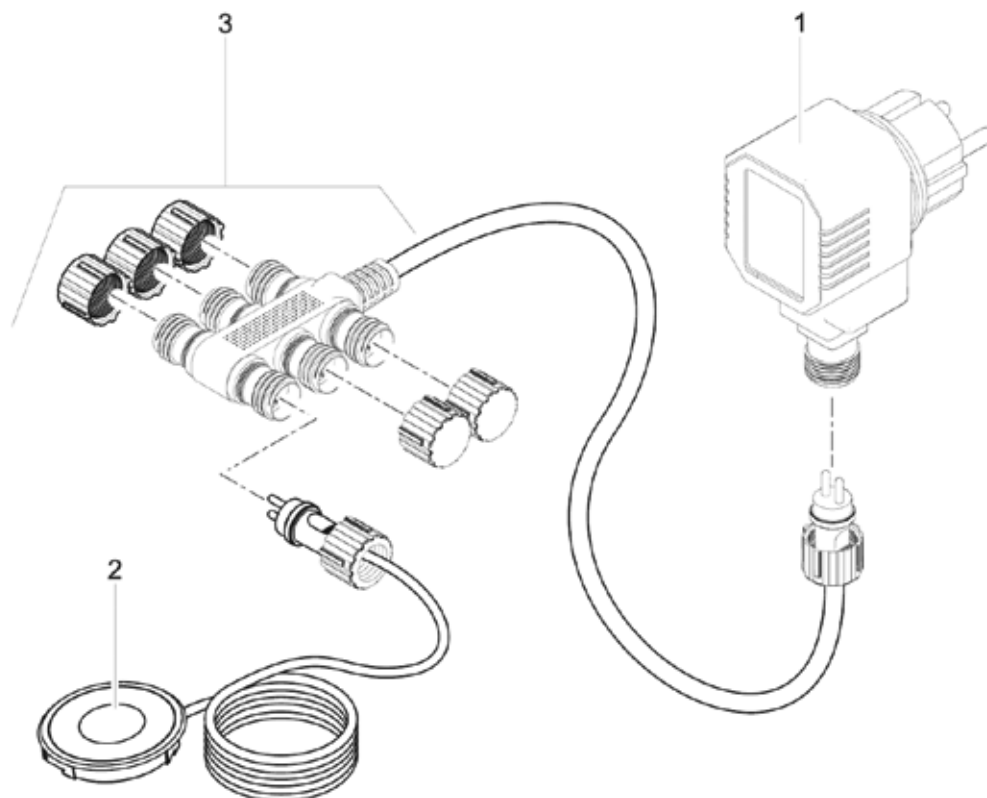

Item no.	Product
50729	LunAqua Terra LED Set 6
51043	LunAqua Terra LED Set 3

Pos.	Item no. Product	Product	Item no. Spare part	Spare part	Number
1	50729	LunAqua Terra LED Set 6 [INT]	11252	Transformer DE-02-12DW 35/9 R	1
	51043	LunAqua Terra LED Set 3 [INT]			
2	51043	LunAqua Terra LED Set 3 [INT]	51056	LunAqua Terra LED Solo	1
	50729	LunAqua Terra LED Set 6 [INT]			
3	51043	LunAqua Terra LED Set 3 [INT]	15933	Adapter male H05RN-F2x0.75/female 6x2.3	1
	50729	LunAqua Terra LED Set 6 [INT]