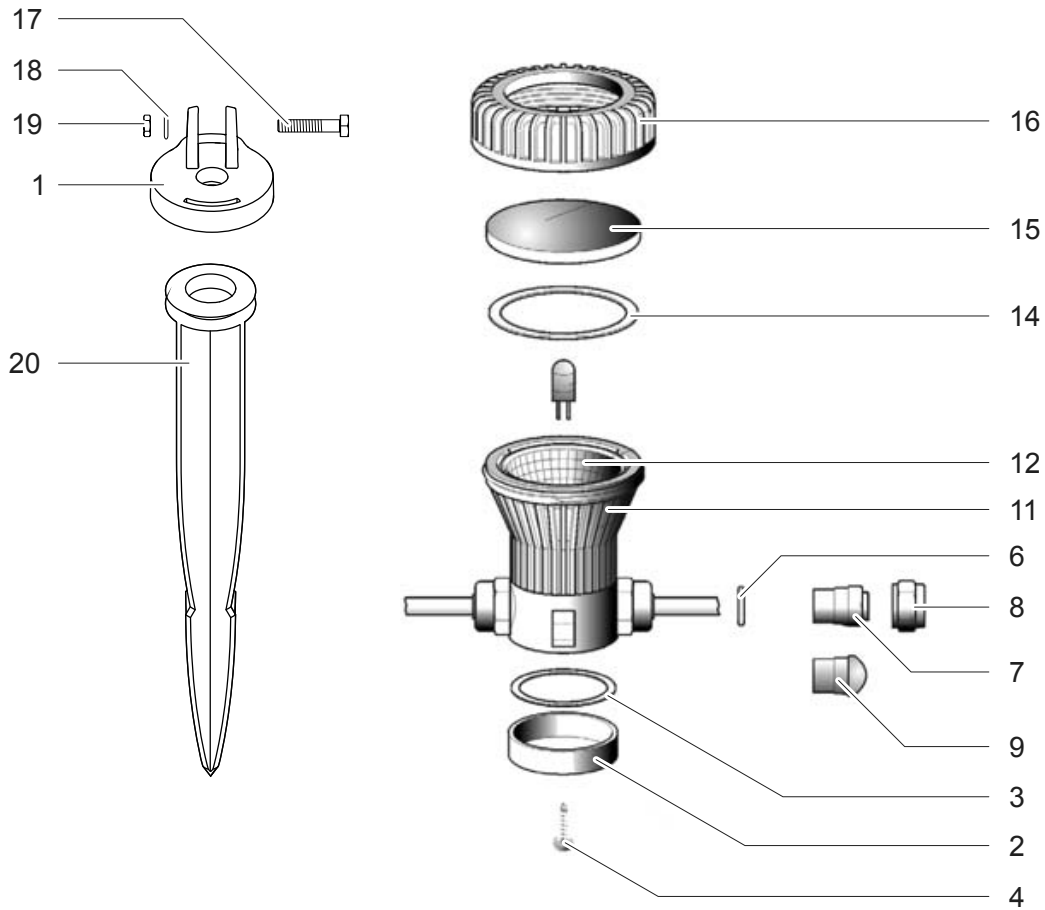

Item no.	Product
54993	LunAqua 2 / 12 V

Pos.	Item no. Product	Product	Item no. Spare part	Spare part	Number
1	54993	LunAqua 2 / 12 V [INT]	34788	Clamp holder LunAqua 2 + 3	1
2	54993	LunAqua 2 / 12 V [INT]	11601	Cover LunAqua 2	1
3	54993	LunAqua 2 / 12 V [INT]	11606	Flat gasket cover LunAqua 2	1
4	54993	LunAqua 2 / 12 V [INT]	11631	TP-screw 1411 KA 50-14	1
6	54993	LunAqua 2 / 12 V [INT]	11162	O-Ring NBR 28 x 2.5 SH70	2
7	54993	LunAqua 2 / 12 V [INT]	11587	Cable seal PG 11 (H05) LunAqua 2	1
8	54993	LunAqua 2 / 12 V [INT]	11586	Coupling nut PG 11 LunAqua 2	2
9	54993	LunAqua 2 / 12 V [INT]	11632	Rubber plug PG 11 LunAqua 2	1
12	54993	LunAqua 2 / 12 V [INT]	11644	Reflector LunAqua 2	1
14	54993	LunAqua 2 / 12 V [INT]	11607	Flat gasket upper part LunAqua 2	1
15	54993	LunAqua 2 / 12 V [INT]	17831	Lens LunAqua 2 clear glass D59	1
16	54993	LunAqua 2 / 12 V [INT]	11608	Top LunAqua 2	1
17	54993	LunAqua 2 / 12 V [INT]	5909	Hexagon bolt V2A DIN 933 6 x 30	1
18	54993	LunAqua 2 / 12 V [INT]	6135	Washer 1.4301 DIN 125 6.4	1
19	54993	LunAqua 2 / 12 V [INT]	6105	Hexagon nut V2A DIN 934 M6	1
20	54993	LunAqua 2 / 12 V [INT]	20284	Spike	1