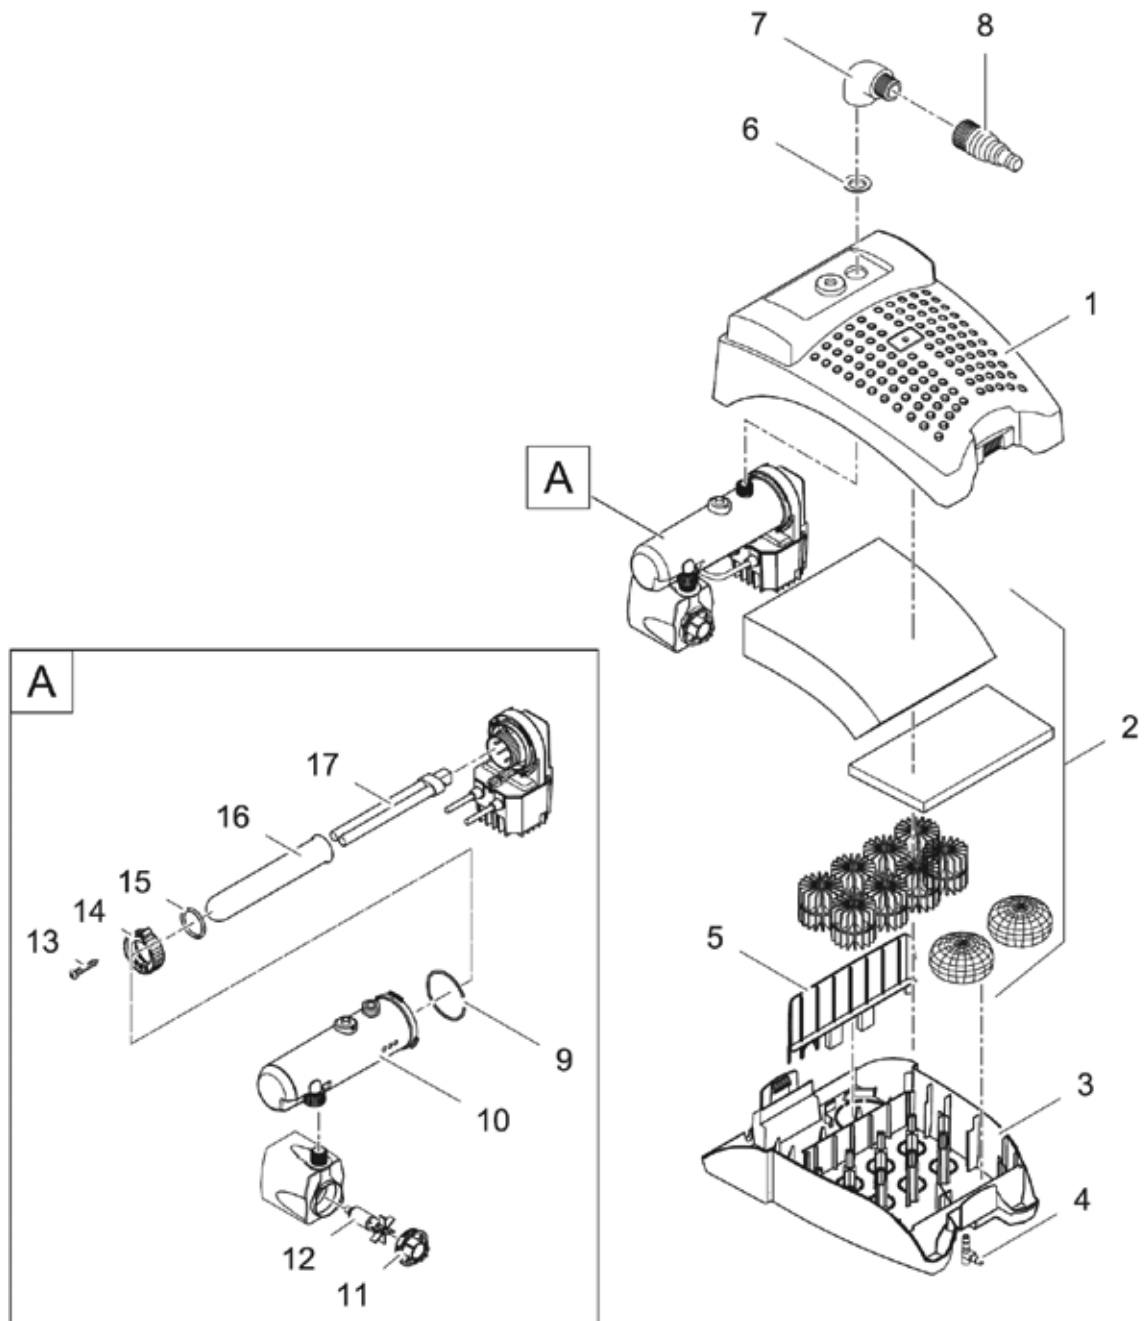

Item no.	Product
51233	GB Filtral UVC 6000
51235	GB Filtral UVC 9000