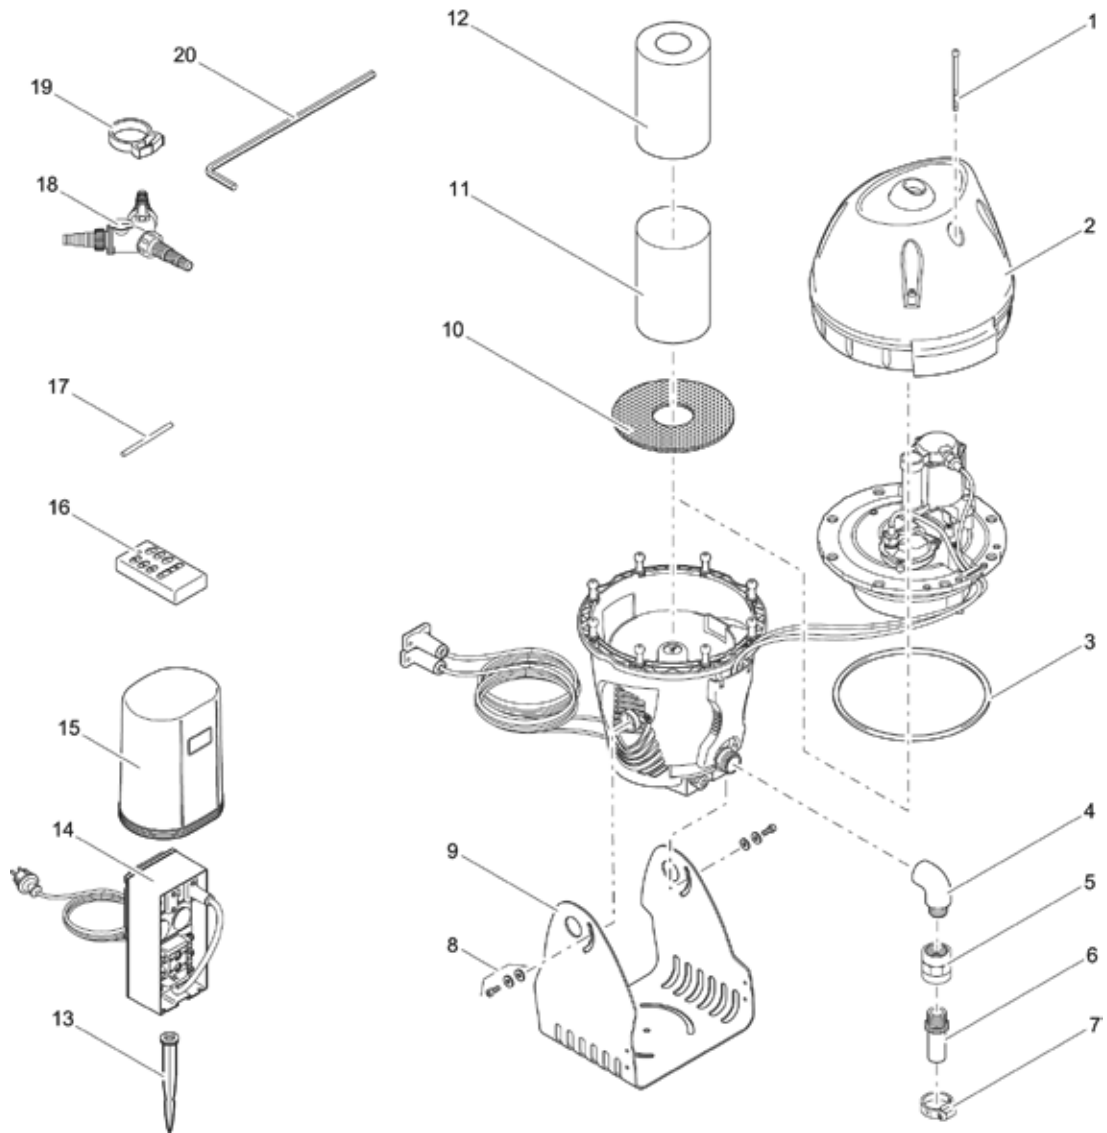

Item no.	Product
50052	JumpingJet Rainbow Star Set
50053	JumpingJet Rainbow Star Add-on Set
50094	GB JumpingJet Rainbow Star Set