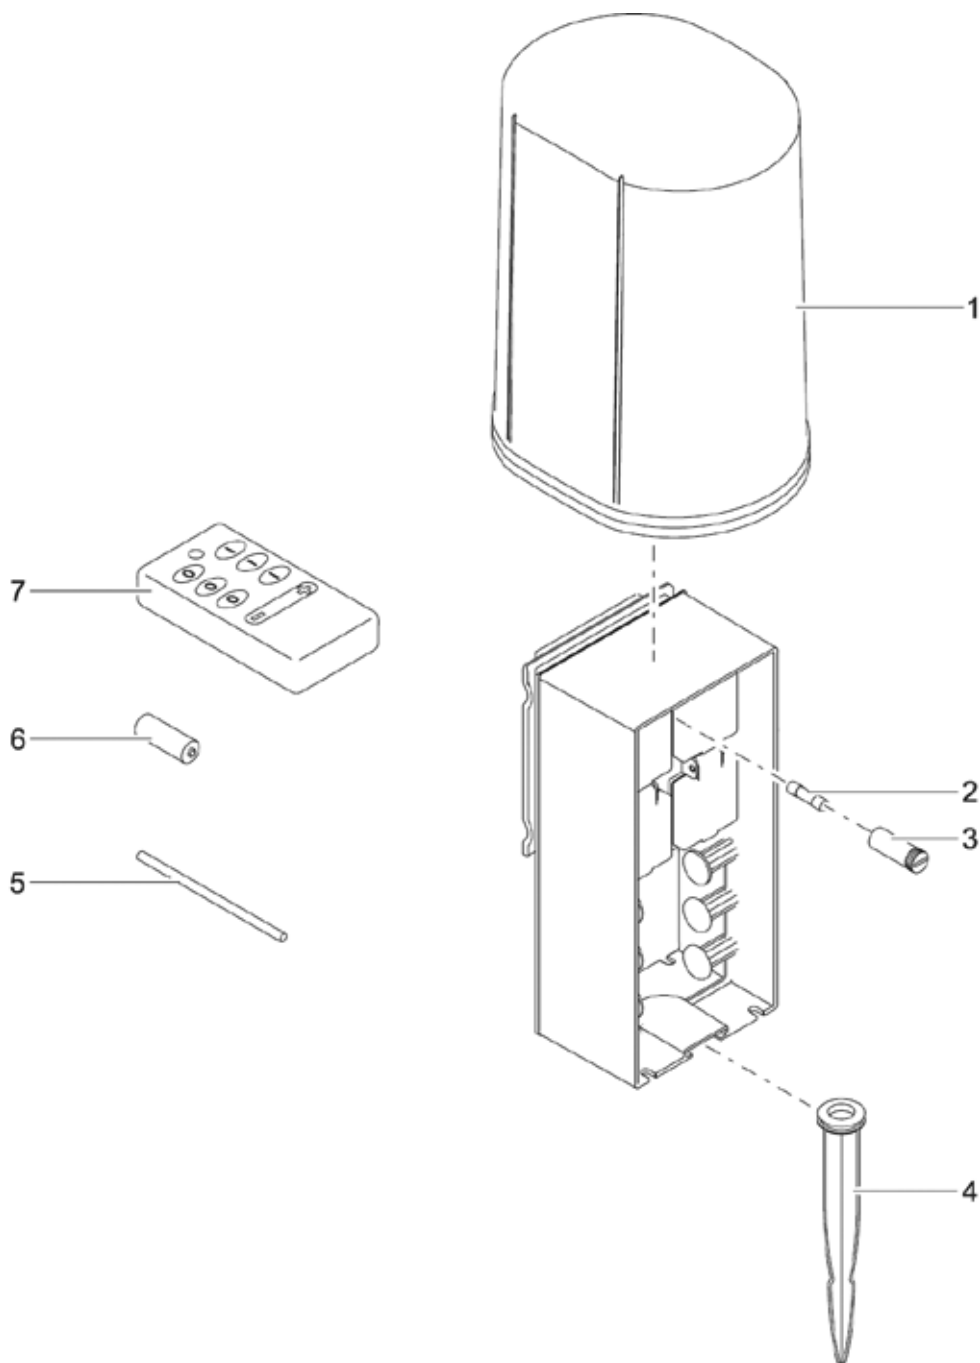

Item no.		Product
36310		InScenio FM-Master 2
36311		InScenio FM-Master 3
54978		InScenio FM-Master 1
55433		InScenio 230
56886		InScenio FM-Profimaster
55856	FR	InScenio FM-Master 1
55858	FR	InScenio FM-Master 2
55859	FR	InScenio FM-Master 3
55860	FR	InScenio 230
56473	GB	InScenio FM-Master 3