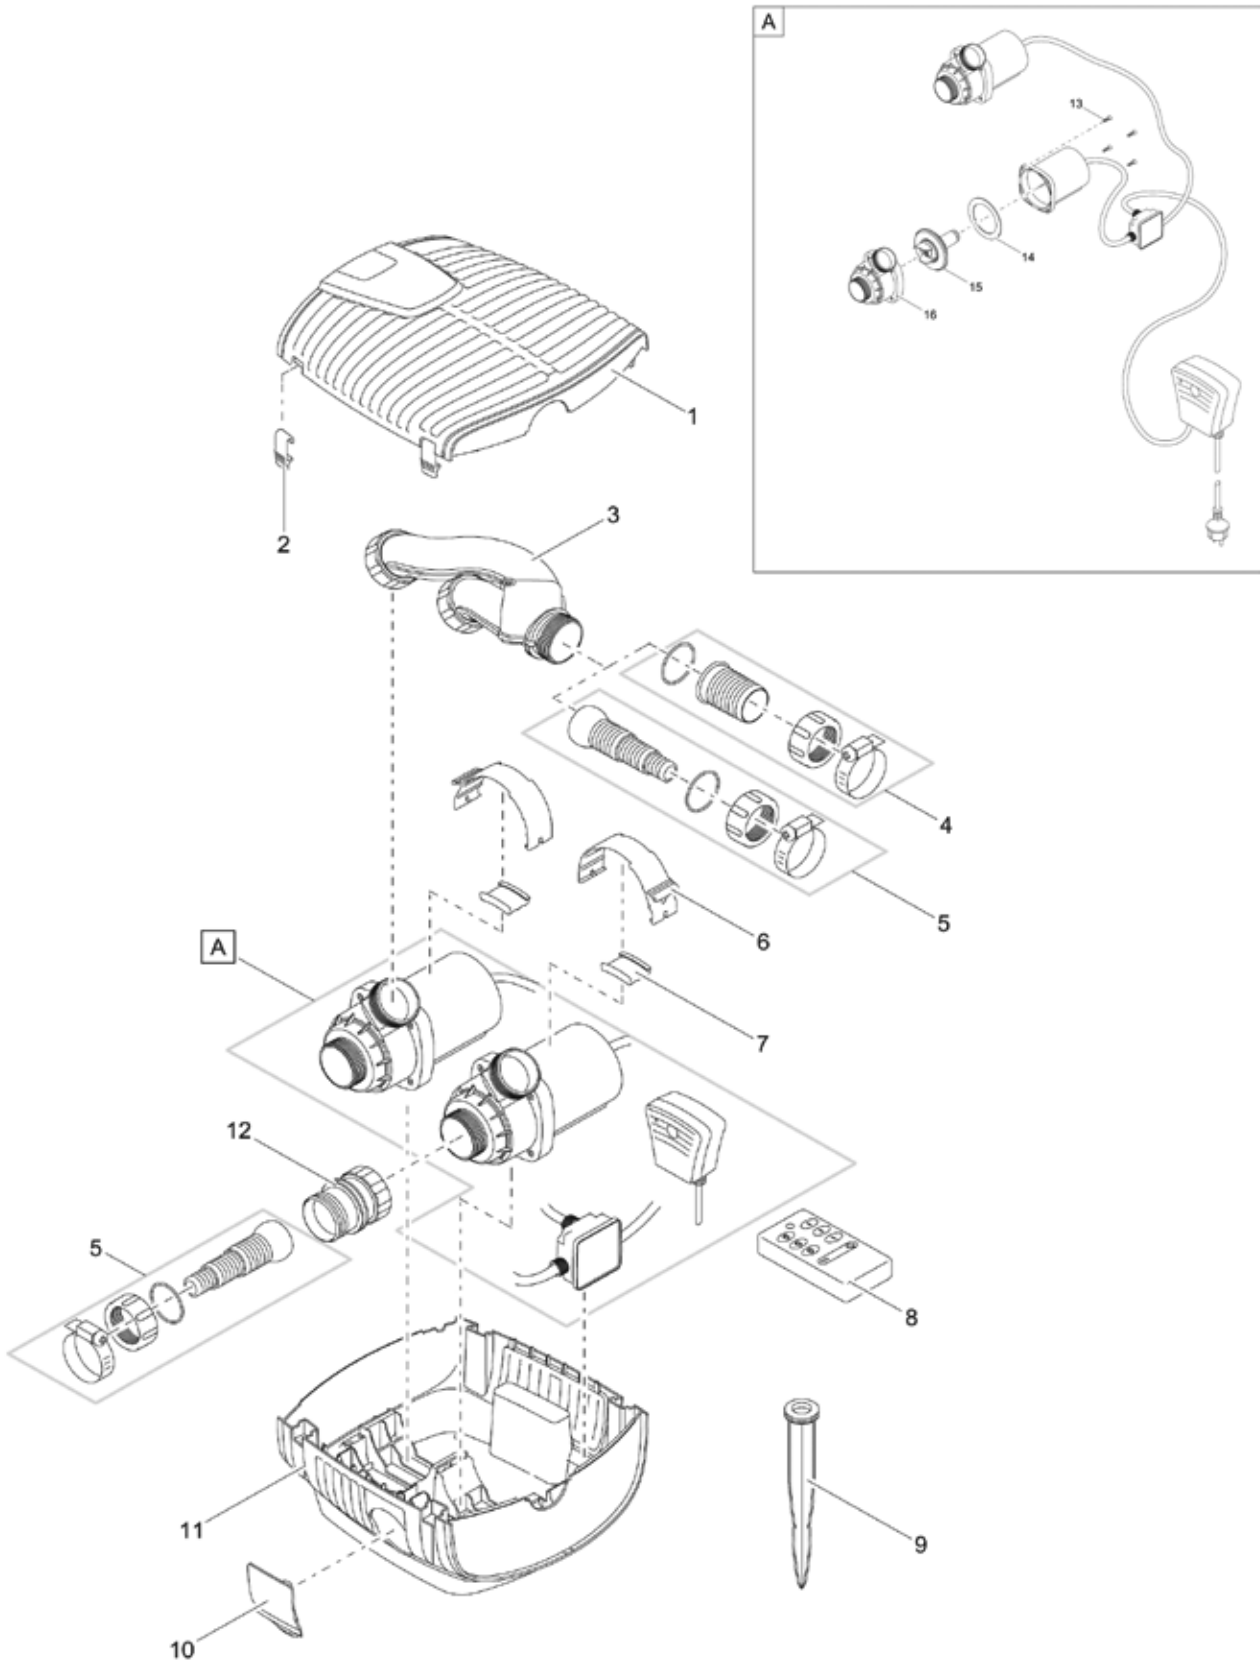

Item no.	Product
50708	AquaMax Eco Twin 20000
50710	AquaMax Eco Twin 30000