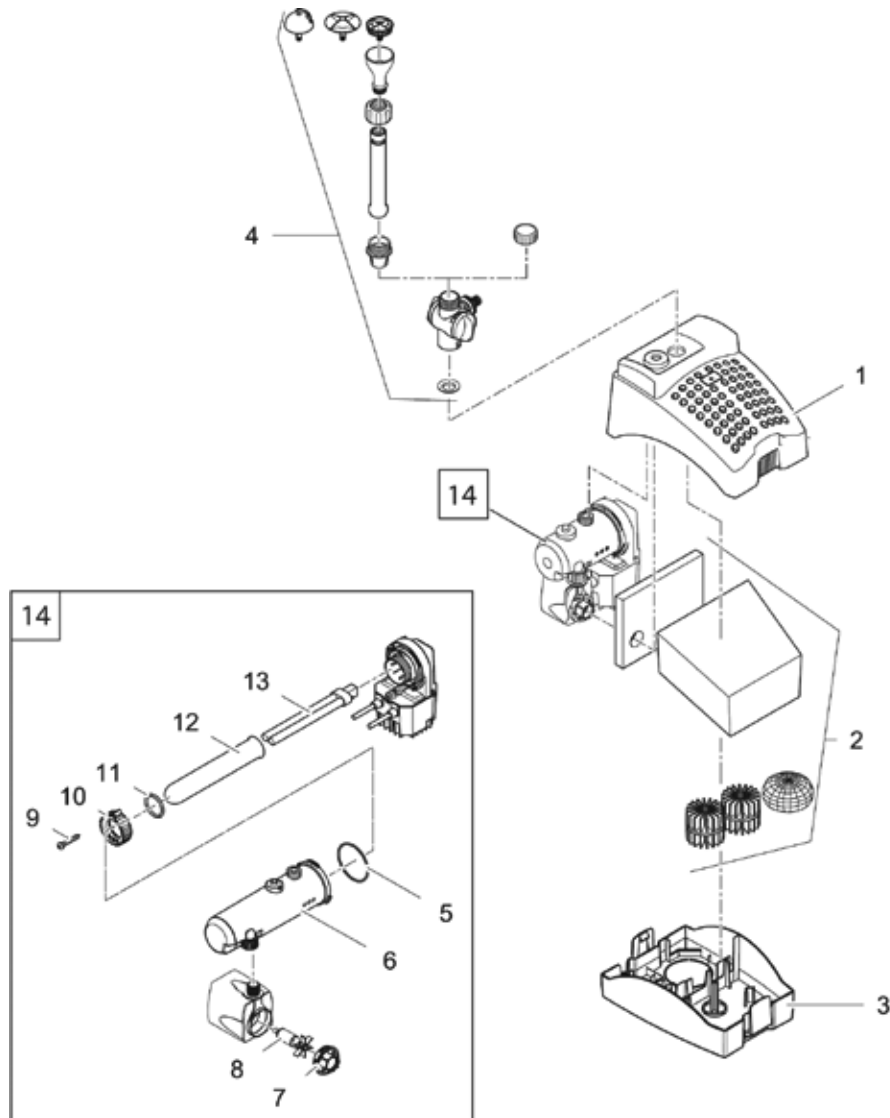

Item no.	Product
50446	Filtral UVC 2500

Pos.	Item no. Product	Product	Item no. Spare part	Spare part	Number
1	50446	Filtral UVC 2500 [INT]	14041	ASM filter top Filtral UVC 2500	1
2	50446	Filtral UVC 2500 [INT]	13705	Replacement filter set UVC 2500-3000	1
3	50446	Filtral UVC 2500 [INT]	13623	Base UVC 2500-3000	1
4	50446	Filtral UVC 2500 [INT]	13643	Additional pack Filtral 2500	1
5	50446	Filtral UVC 2500 [INT]	73490	O-Ring NBR 61,6 x 2,62 SH70 A greased	1
6	50446	Filtral UVC 2500 [INT]	13965	Spare water housing UVC 2500-3000	1
7	50446	Filtral UVC 2500 [INT]	35762	ASM pump housing ASE 1000	1
8	50446	Filtral UVC 2500 [INT]	28351	Spare rotor cpl. ASE 1000 magnetized	1
9	50446	Filtral UVC 2500 [INT]	27891	Oval head screw CH-V2A DIN 7981 3.5 x 22	1
10	50446	Filtral UVC 2500 [INT]	12049	Clamp screw UVC 7/9/11W	1
11	50446	Filtral UVC 2500 [INT]	73481	O-Ring Viton 32 x 4 SH70 greased	1
12	50446	Filtral UVC 2500 [INT]	14193	Quartz glass D33 x 100.9 with rim	1
13	50446	Filtral UVC 2500 [INT]	57111	Replacement bulb UVC 7 W	1
14	50446	Filtral UVC 2500 [INT]	13966	Spare UVC/pump UVC 2500-3000	1