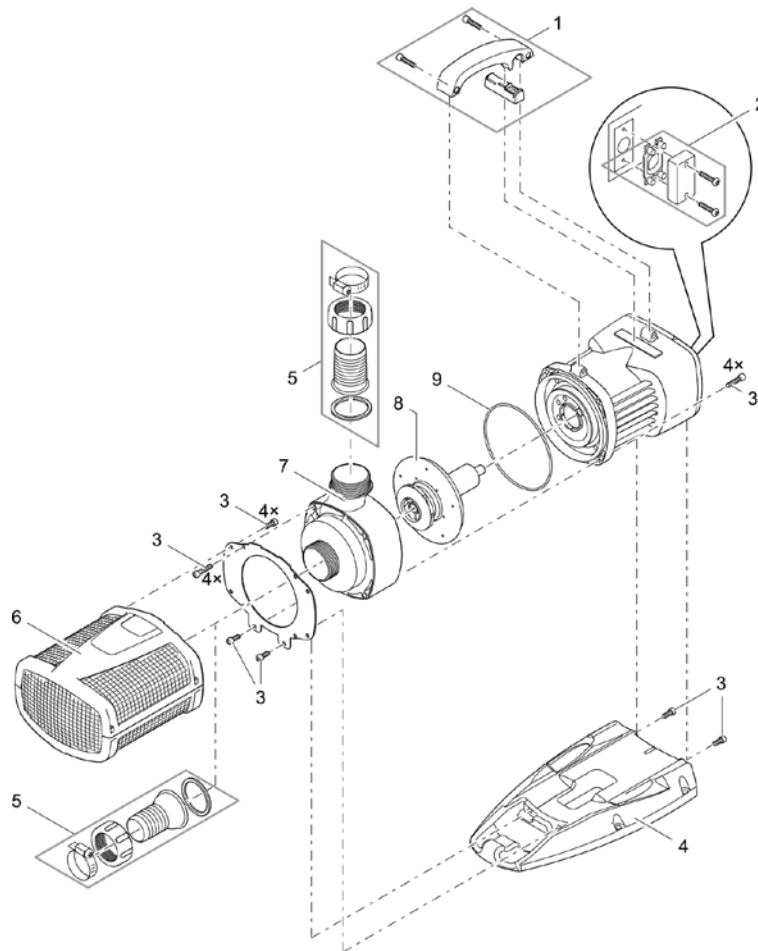

Item no.	Product
42404	Aquarius Eco Expert 28000
42405	Aquarius Eco Expert 22000

Pos.	Item no. Product	Product	Item no. Spare part	Spare part	Number
1	42404	Aquarius Eco Expert 28000 [INT]	40510	Spare handle with switch set	1
	42405	Aquarius Eco Expert 22000 [INT]			
2	42404	Aquarius Eco Expert 28000 [INT]	40509	ASM gland seal with gasket set	1
	42405	Aquarius Eco Expert 22000 [INT]			
3	42404	Aquarius Eco Expert 28000 [INT]	40511	Spare screws set	1
	42405	Aquarius Eco Expert 22000 [INT]			
4	42404	Aquarius Eco Expert 28000 [INT]	70464	ASM base EC2 Maxi	1
	42405	Aquarius Eco Expert 22000 [INT]			
5	42404	Aquarius Eco Expert 28000 [INT]	35359	Connection kit Aquamax Expert	1
	42405	Aquarius Eco Expert 22000 [INT]			
6	42404	Aquarius Eco Expert 28000 [INT]	42411	ASM filter housing Aquarius Uni. Eco	1
	42405	Aquarius Eco Expert 22000 [INT]			
7	42404	Aquarius Eco Expert 28000 [INT]	42410	ASM pump housing Aquarius Universal Eco	1
	42405	Aquarius Eco Expert 22000 [INT]			
8	42404	Aquarius Eco Expert 28000 [INT]	48671	Spare rotor Aquarius Eco Expert 28000	1
	42405	Aquarius Eco Expert 22000 [INT]	48672	Spare rotor Aquarius Eco Expert 22000	1
9	42404	Aquarius Eco Expert 28000 [INT]	32972	O-Ring NBR 127 x 4.0 SH70	1
	42405	Aquarius Eco Expert 22000 [INT]