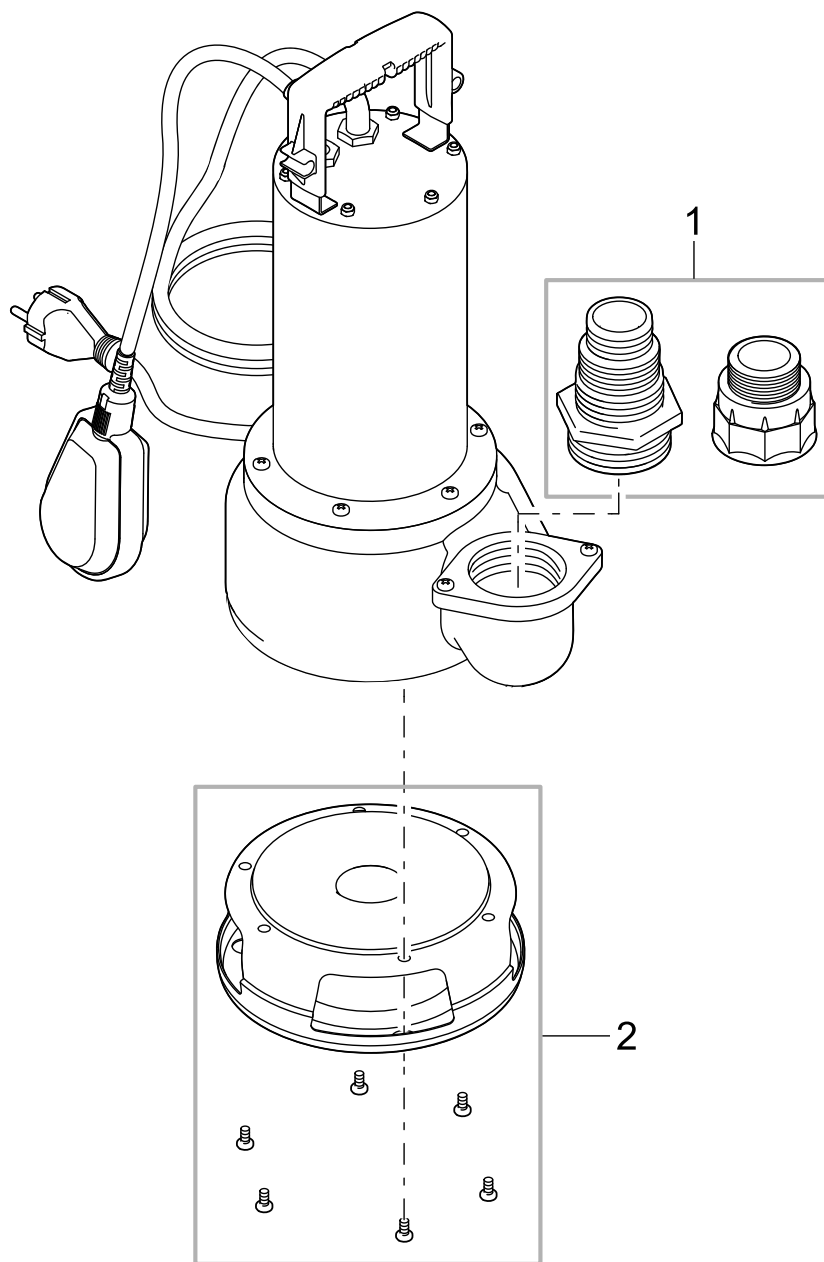

Item no.		Product
42269		ProMax MudDrain 20000
42270		ProMax MudDrain 25000
57767		ProMax MudDrain 25000
57768		ProMax MudDrain 30000
42274	GB	ProMax MudDrain 20000
42275	GB	ProMax MudDrain 25000
57770	GB	ProMax MudDrain 25000
57771	GB	ProMax MudDrain 30000