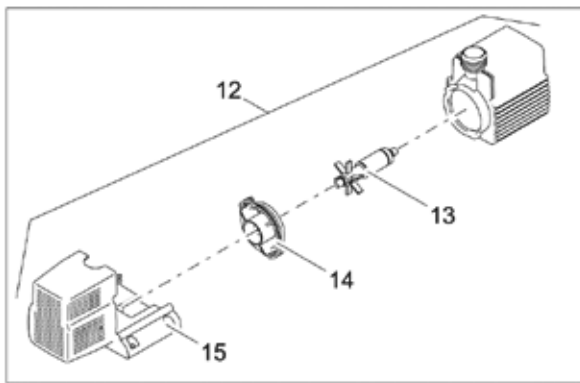

Pos.	Item no. Product	Product	Item no. Spare part	Spare part	Number
1	50240	Water Trio [INT]	11878	Nozzle protector	3
2	50240	Water Trio [INT]	11999	ASM top cover Water Trio	1
3	50240	Water Trio [INT]	76611	ASM LED nozzle Water Trio / Quintet warm	3
4	50240	Water Trio [INT]	11884	Base plate Water Trio / Quintet	1
5	50240	Water Trio [INT]	12476	ASM cable protection Water Trio	1
6	50240	Water Trio [INT]	12477	ASM controller Trio programmed	1
7	50240	Water Trio [INT]	33371	Cover FM-Master	1
8	50240	Water Trio [INT]	77023	Power supply 100 VA / 12 V DC 8A V-2020	1
9	50240	Water Trio [INT]	20284	Spike	1
10	50240	Water Trio [INT]	11993	ASM extension Water Trio / Quintet	6
11	50240	Water Trio [INT]	11282	2 channel remote control	1
12	50240	Water Trio [INT]	11978	ASM pump Easy EC	3
13	50240	Water Trio [INT]	46660	Spare rotor Easy EC	3
14	50240	Water Trio [INT]	12474	ASM bearing plate w. gasket Trio/Quintet	3
15	50240	Water Trio [INT]	11909	Filter housing Easy EC	3