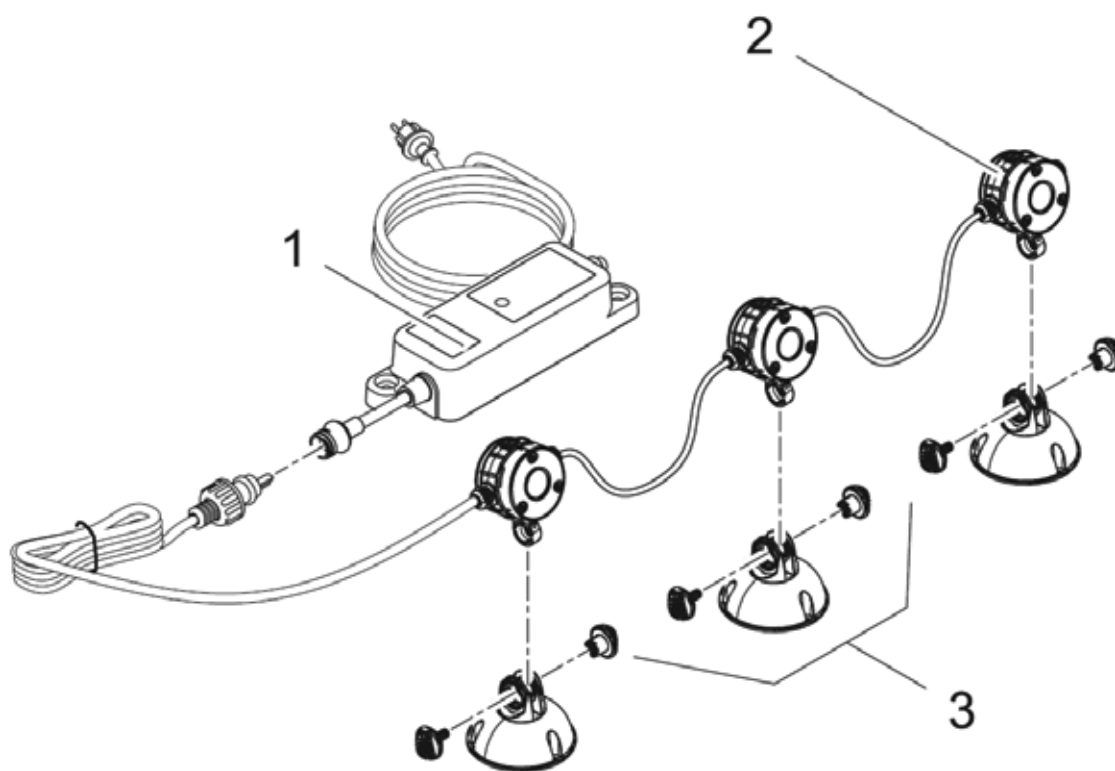

Item no.	Product
57140	Luminis 3

Pos.	Item no. Product	Product	Item no. Spare part	Spare part	Number
1	57140	Luminis 3 [INT]	15562	ASM electronic box LunAqua Mini	1
2	57140	Luminis 3 [INT]	50512	LunAqua Mini LED	1
3	57140	Luminis 3 [INT]	35649	ASM base Luminis / LunAqua Classic	1