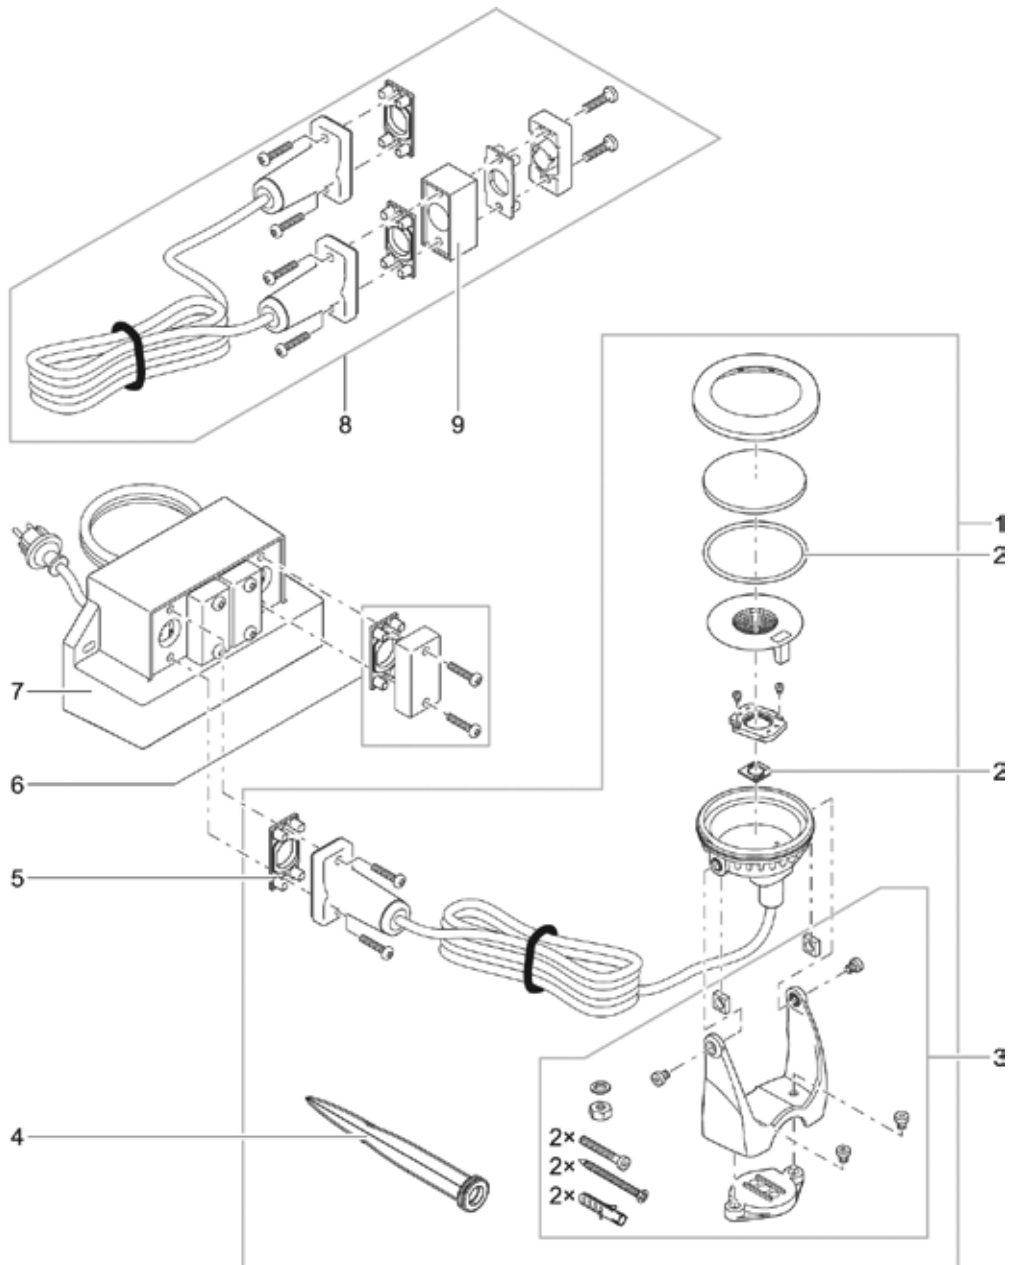

Item no.	Product
42633	LunAqua Power LED Set 1
42634	LunAqua Power LED Set 3
42635	LunAqua Power LED W