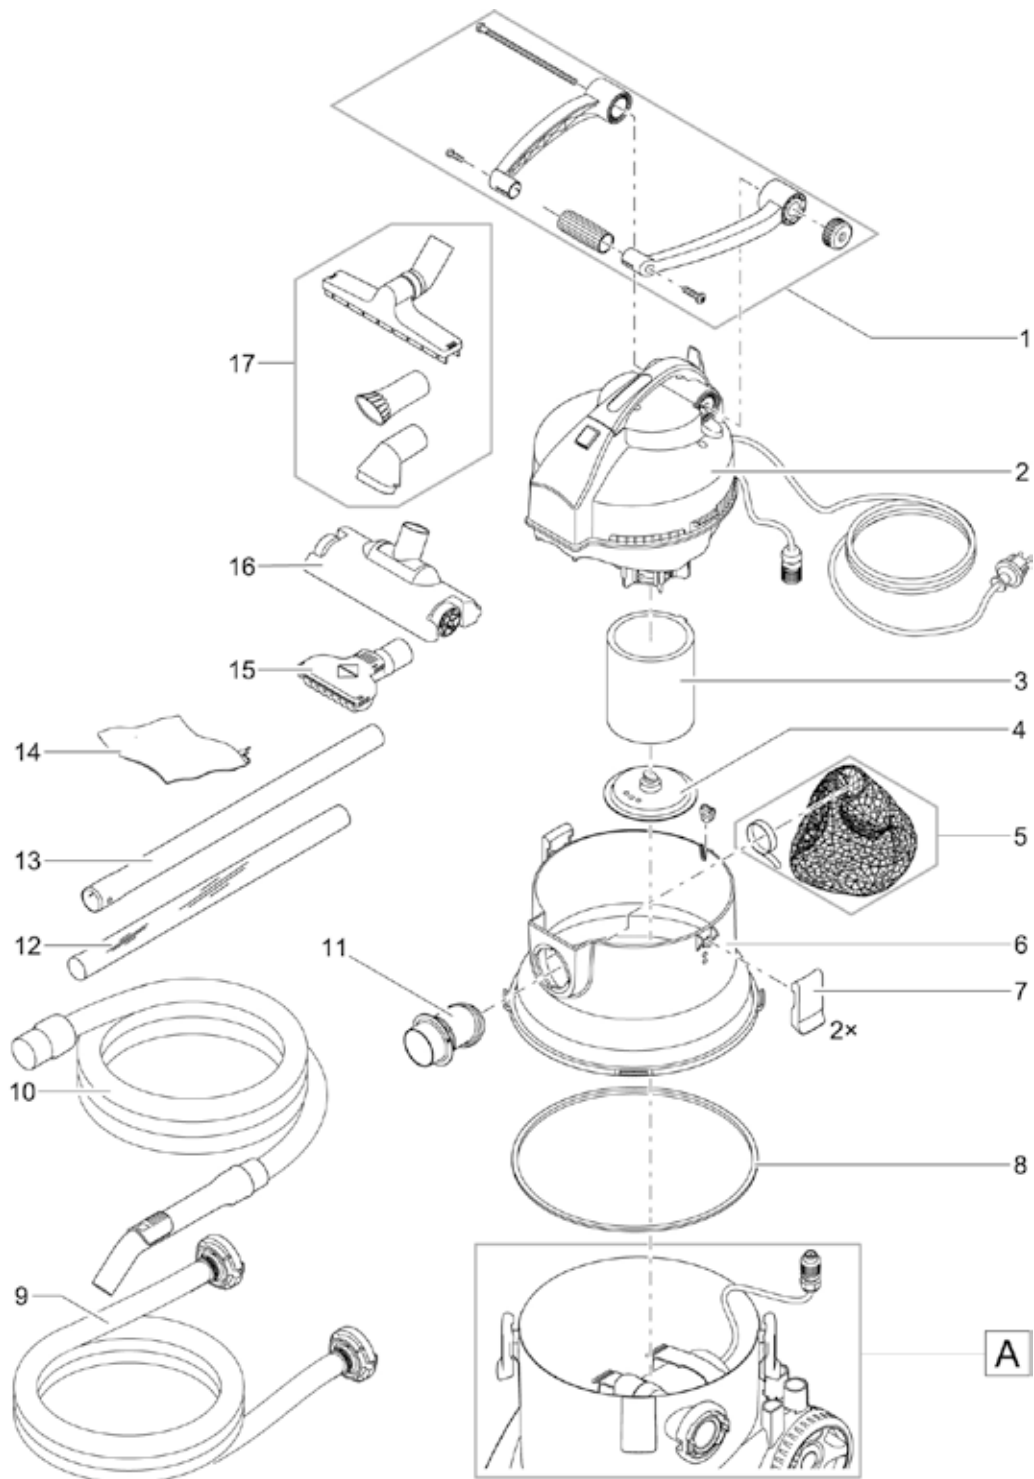

Item no.	Product
41982	PondoVac 5
41983	GB PondoVac 5