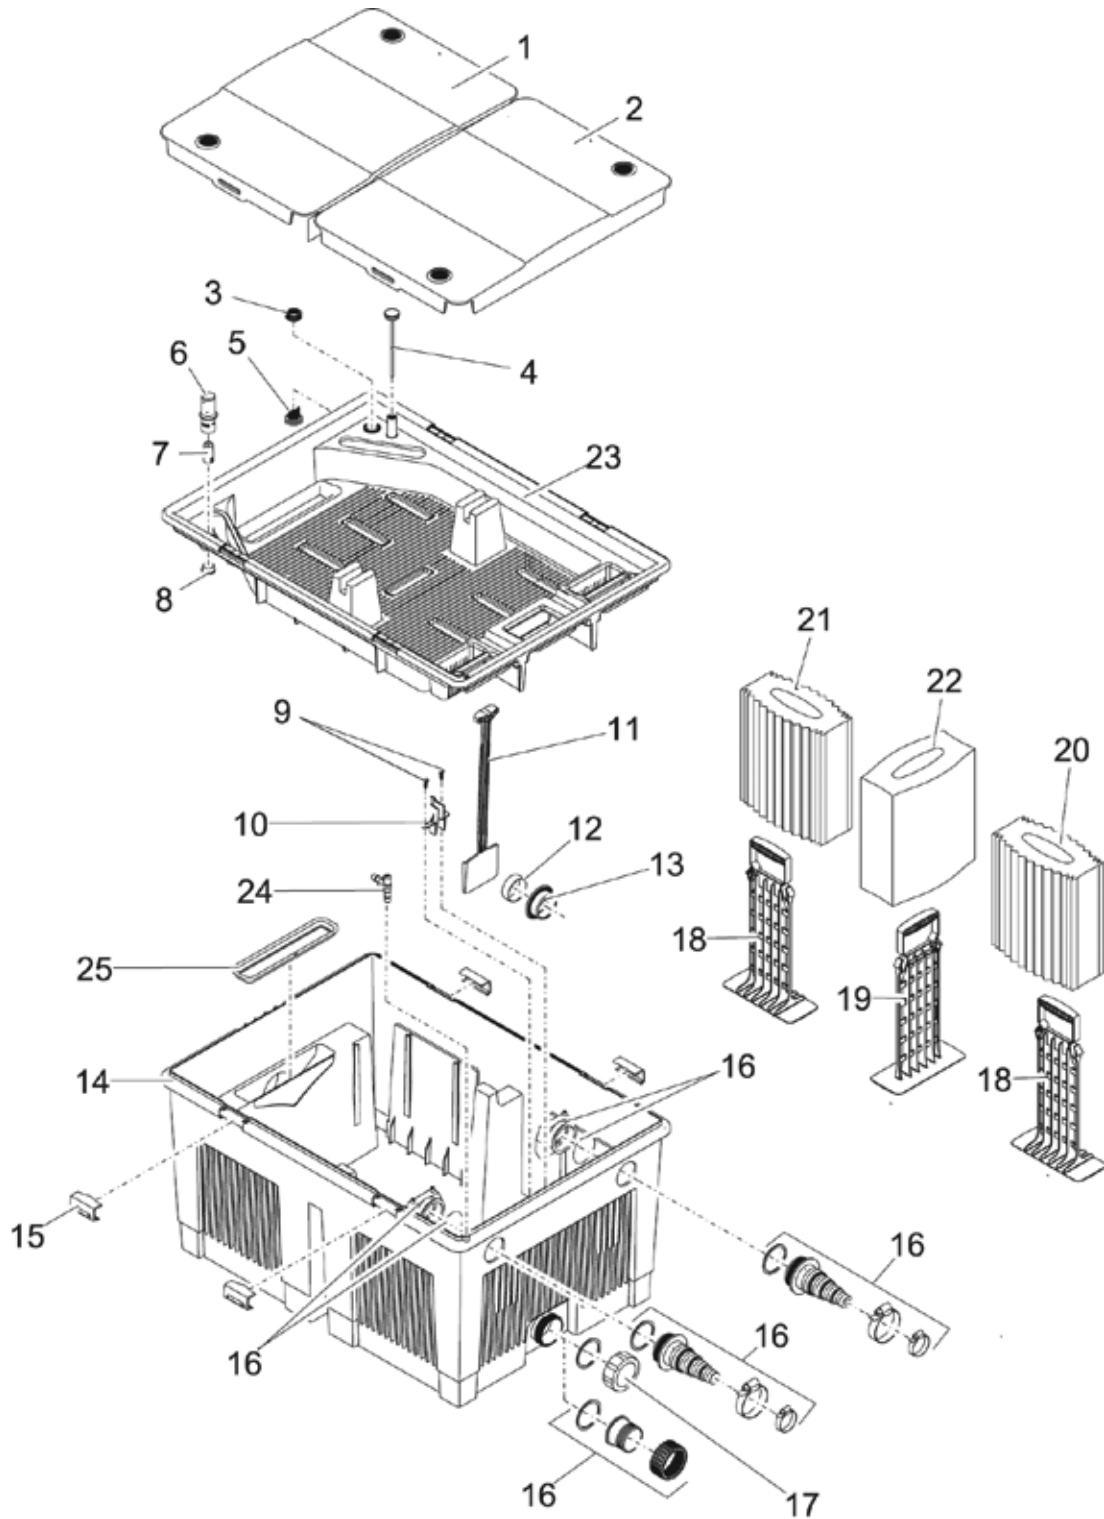

Item no.	Product
50531	BioSmart Set 20000
50587	BioSmart Set 30000
56641	BioSmart 36000
56781	BioSmart Set 24000
56789	BioSmart Set 36000
50953	GB BioSmart Set 20000
56785	GB BioSmart Set 24000
56793	GB BioSmart Set 36000