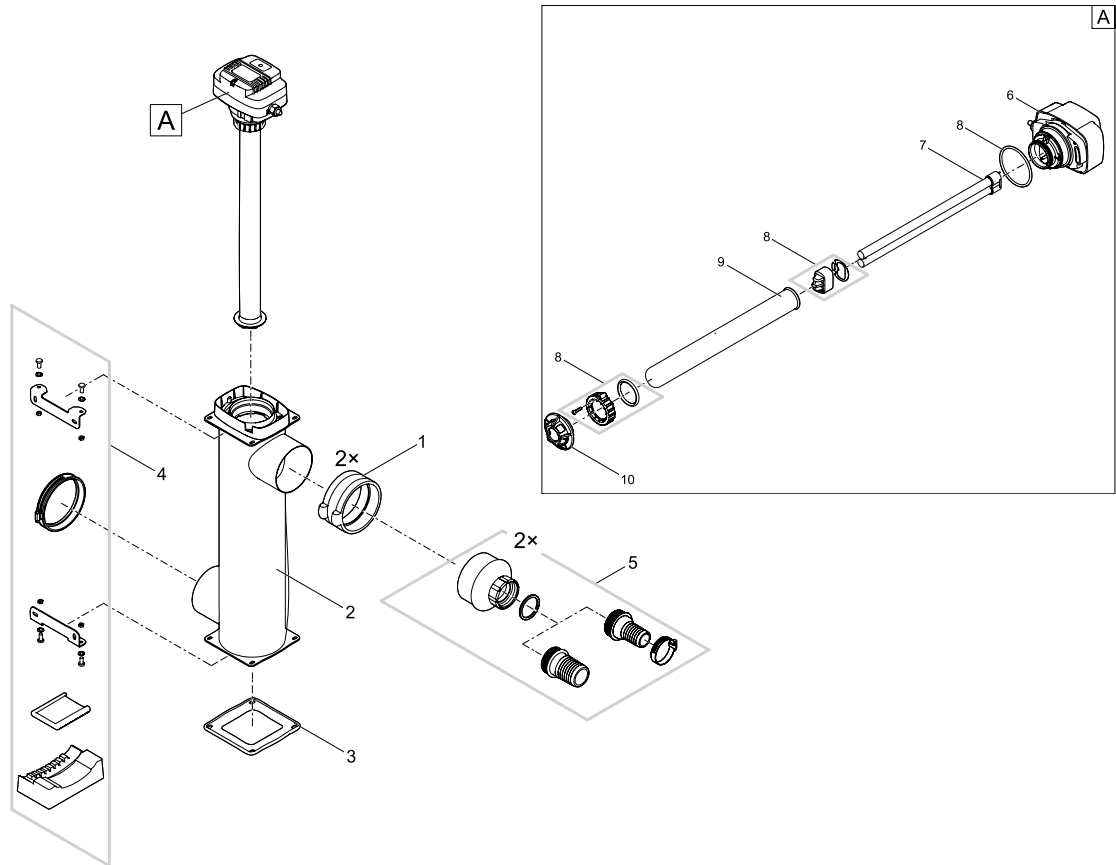

Item no.	Product
50946	Bitron Gravity 55 W

Pos.	Item no. Product	Product	Item no. Spare part	Spare part	Number
1	50946	Bitron Gravity 55 W [INT]	18122	Coupling 4" to 4"	1
2	50946	Bitron Gravity 55 W [INT]	18789	Spare water housing Bitron Gravity	1
3	50946	Bitron Gravity 55 W [INT]	18656	Rubber pad Bitron Gravity	1
4	50946	Bitron Gravity 55 W [INT]	18107	Additional pack Bitron Gravity	1
5	50946	Bitron Gravity 55 W [INT]	18127	Adapter kit hose Bitron Gravity	1
6	50946	Bitron Gravity 55 W [INT]	17890	ASM lamp head Bitron Gravity 55	1
7	50946	Bitron Gravity 55 W [INT]	56636	Replacement bulb UVC 55 W	1
8	50946	Bitron Gravity 55 W [INT]	16031	Spare part clamp bolt setFiltroClear12-30	1
9	50946	Bitron Gravity 55 W [INT]	13331	Quartz glass D44 x 518 with rim	1
10	50946	Bitron Gravity 55 W [INT]	17889	Transport protection Bitron	1