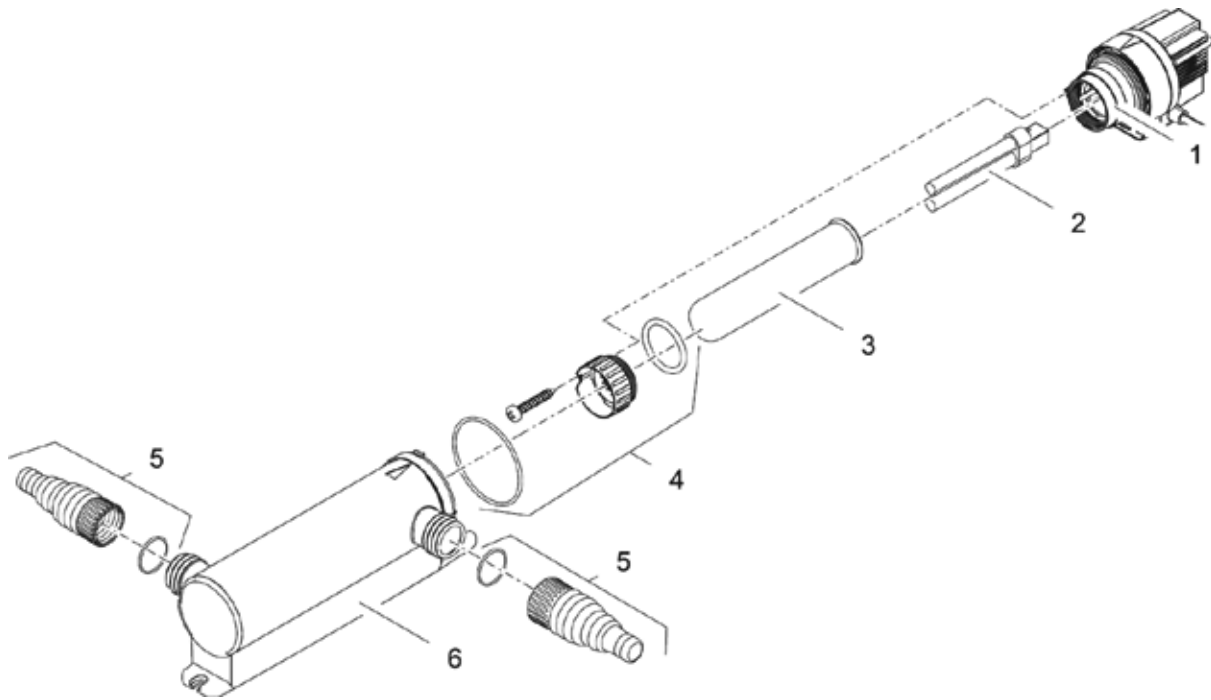

Item no.	Product
57370	Vitronic 11 W
88108	Vitronic 11 W
50588	GB Vitronic 11 W

Pos.	Item no. Product	Product	Item no. Spare part	Spare part	Number
1	50588	Vitronic 11 W [GB]			
	57370	Vitronic 11 W [INT]	15665	ASM UVC 7 / 9 / 11 W 2011	1
	88108	Vitronic 11 W [INT]			
2	50588	Vitronic 11 W [GB]			
	57370	Vitronic 11 W [INT]	56112	Replacement bulb UVC 11 W	1
	88108	Vitronic 11 W [INT]			
3	50588	Vitronic 11 W [GB]			
	57370	Vitronic 11 W [INT]	74417	Quartz glass D33 x 202 with rim	1
	88108	Vitronic 11 W [INT]			
4	50588	Vitronic 11 W [GB]			
	57370	Vitronic 11 W [INT]	15535	Spare part clip bolt set UVC 7 / 9 / 11	1
	88108	Vitronic 11 W [INT]			
5	50588	Vitronic 11 W [GB]			
	57370	Vitronic 11 W [INT]	27576	Spare part set UVC-cleaner 7 / 9 / 11 W	1
	88108	Vitronic 11 W [INT]			
6	50588	Vitronic 11 W [GB]			
	57370	Vitronic 11 W [INT]	26940	Water housing UVC 7 / 9 / 11 W	1
	88108	Vitronic 11 W [INT]	88470	Water housing Vitronic 11 W	1