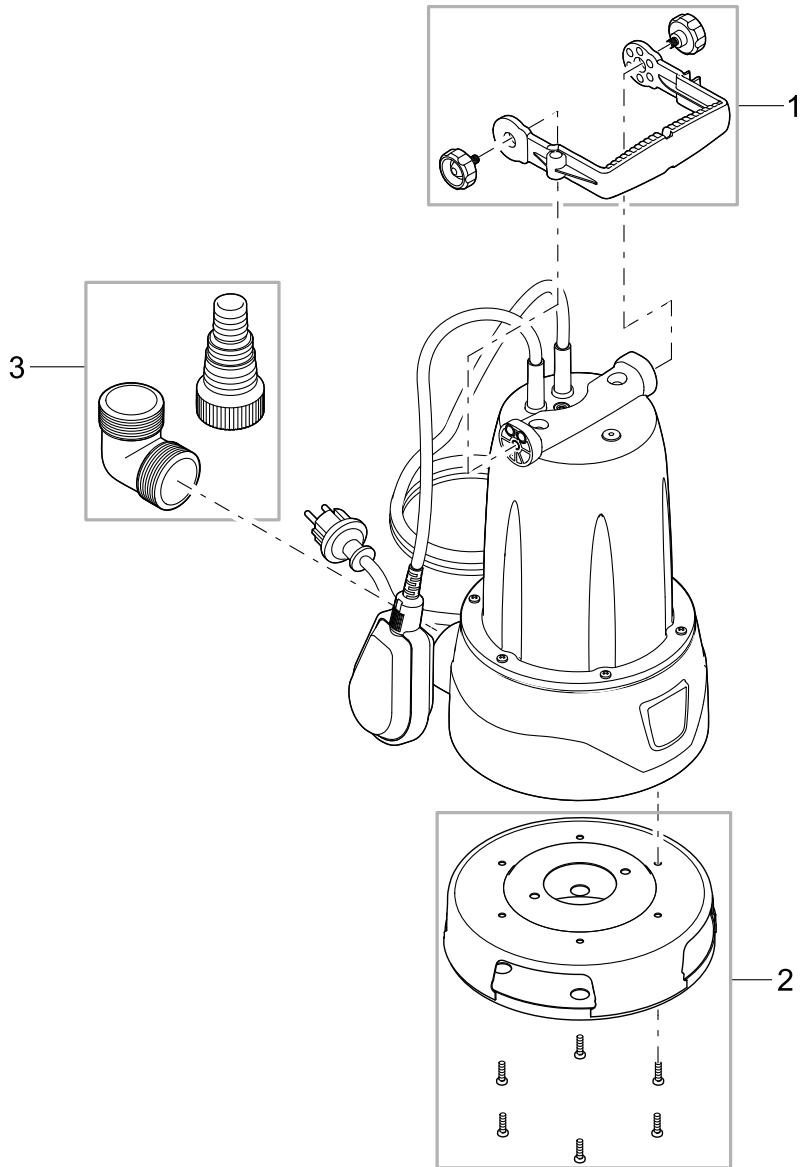

Item no.	Product	
57766	ProMax MudDrain 20000	
57769	GB	ProMax MudDrain 20000

Pos.	Item no. Product	Product	Item no. Spare part	Spare part	Number
1	57766	ProMax MudDrain 20000 [INT]	44587	Handle incl. fixing screw Drain	1
	57769	ProMax MudDrain 20000 [GB]			
2	57766	ProMax MudDrain 20000 [INT]	50693	Spare ASM pump foot MudDrain 20000 2018	1
	57769	ProMax MudDrain 20000 [GB]			
3	57766	ProMax MudDrain 20000 [INT]	44596	Adapter Set MudDrain 1 1/2"	1
	57769	ProMax MudDrain 20000 [GB]