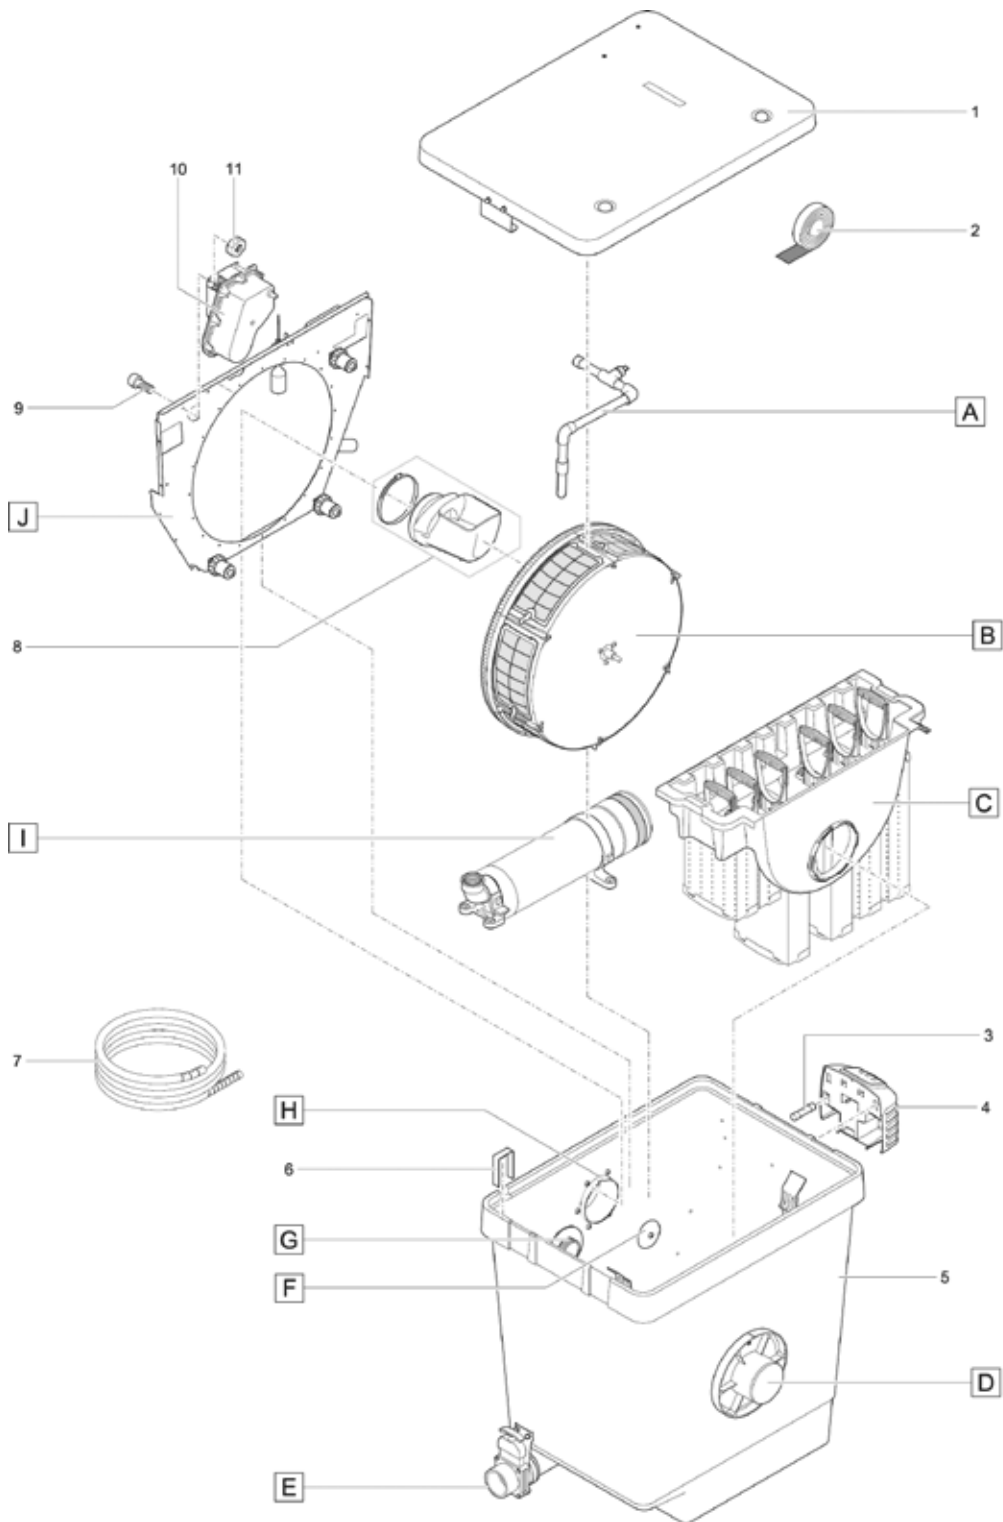

Item no.	Product
54850	BioTec Premium 80000 pump-fed OC
54854	GB BioTec Premium 80000 pump-fed OC