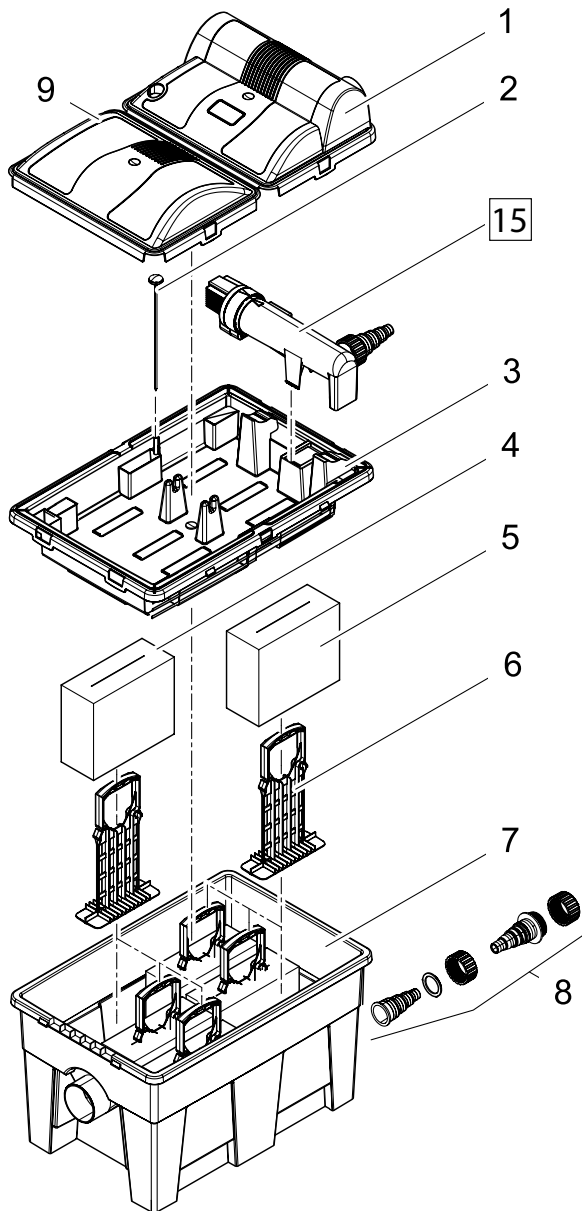

Item no.	Product
50451	BioSmart Set 14000
57377	BioSmart UVC 16000
50450	GB BioSmart Set 7000
50452	GB BioSmart Set 14000