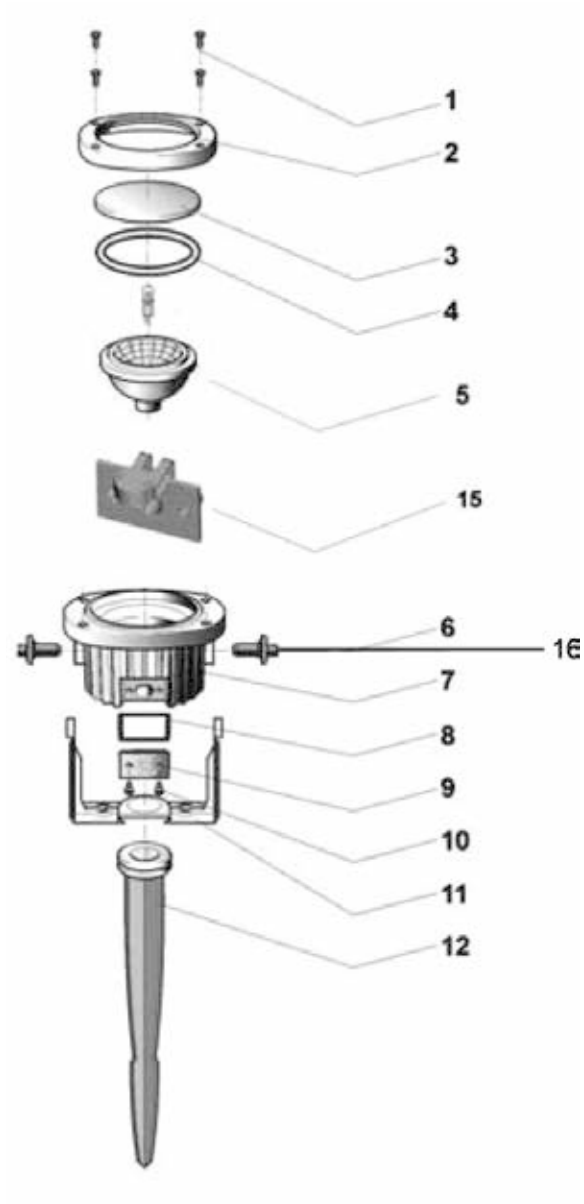

Item no.	Product
54034	LunAqua 10
54314	LunAqua 35 Set