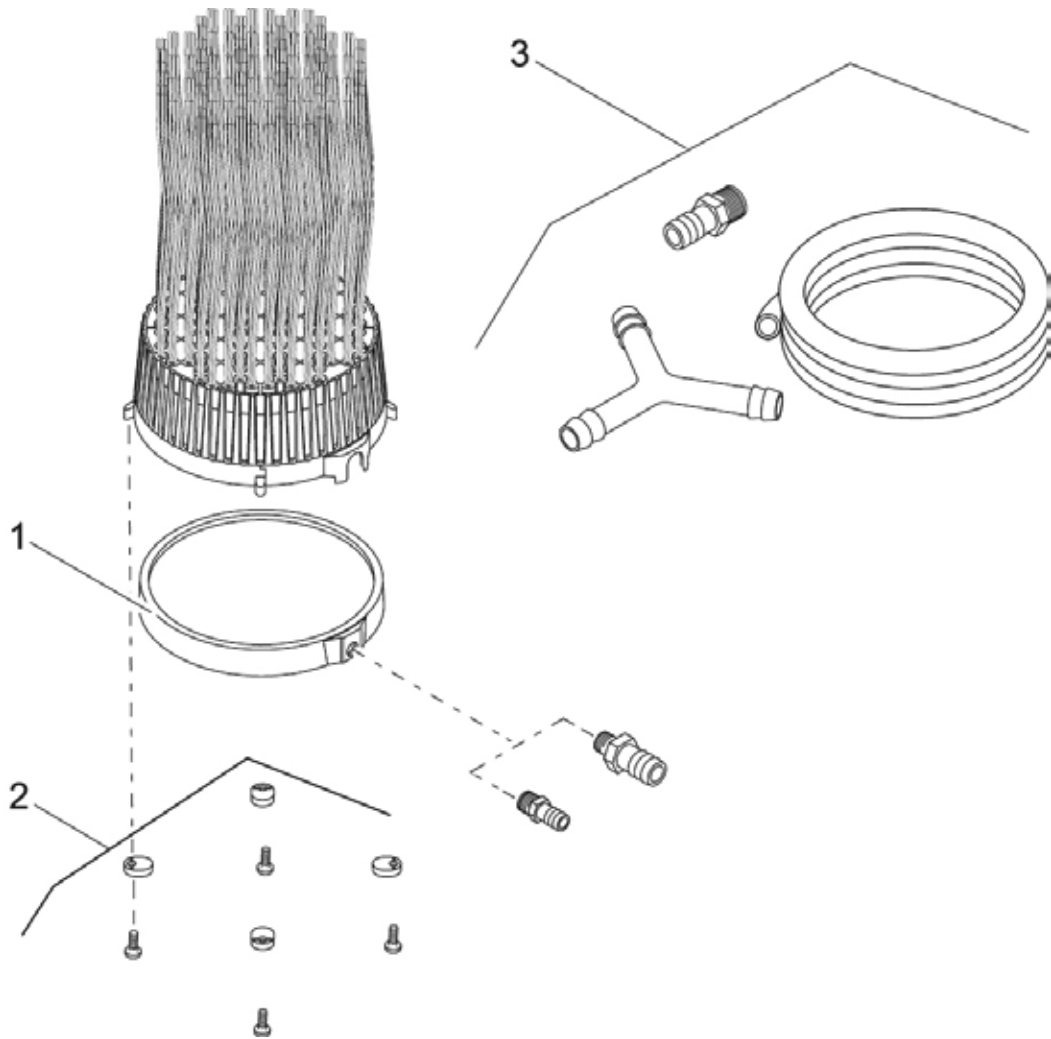

Item no.	Product
50290	OxyTex 1000
50443	OxyTex 400

Pos.	Item no. Product	Product	Item no. Spare part	Spare part	Number
1	50290	OxyTex 1000 [INT]	12257	Air stone OxyTex 1000	1
	50443	OxyTex 400 [INT]	14915	ASM air stone OxyTex 400	1
2	50290	OxyTex 1000 [INT]	12680	ASM feet OxyTex	1
	50443	OxyTex 400 [INT]			
3	50290	OxyTex 1000 [INT]	12681	ASM OxyTex Y-distributor / air hose	1
	50443	OxyTex 400 [INT]