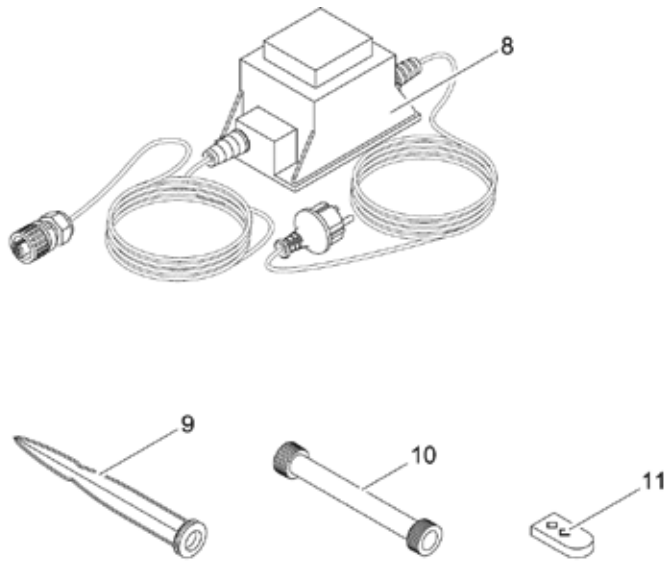

Pos.	Item no. Product	Product	Item no. Spare part	Spare part	Number
1	50240	Water Trio [INT]	11878	Nozzle protector	3
2	50240	Water Trio [INT]	11999	ASM top cover Water Trio	1
3	50240	Water Trio [INT]	76611	ASM LED nozzle Water Trio / Quintet warm	3
4	50240	Water Trio [INT]	11884	Base plate Water Trio / Quintet	1
5	50240	Water Trio [INT]	12476	ASM cable protection Water Trio	1
6	50240	Water Trio [INT]	12477	ASM controller Trio programmed	1
7	50240	Water Trio [INT]	33371	Cover FM-Master	1
8	50240	Water Trio [INT]	77023	Power supply 100 VA / 12 V DC 8A V-2020	1
9	50240	Water Trio [INT]	20284	Spike	1
10	50240	Water Trio [INT]	11993	ASM extension Water Trio / Quintet	6
11	50240	Water Trio [INT]	11282	2 channel remote control	1
12	50240	Water Trio [INT]	11978	ASM pump Easy EC	3
13	50240	Water Trio [INT]	46660	Spare rotor Easy EC	3
14	50240	Water Trio [INT]	12474	ASM bearing plate w. gasket Trio/Quintet	3
15	50240	Water Trio [INT]	11909	Filter housing Easy EC	3