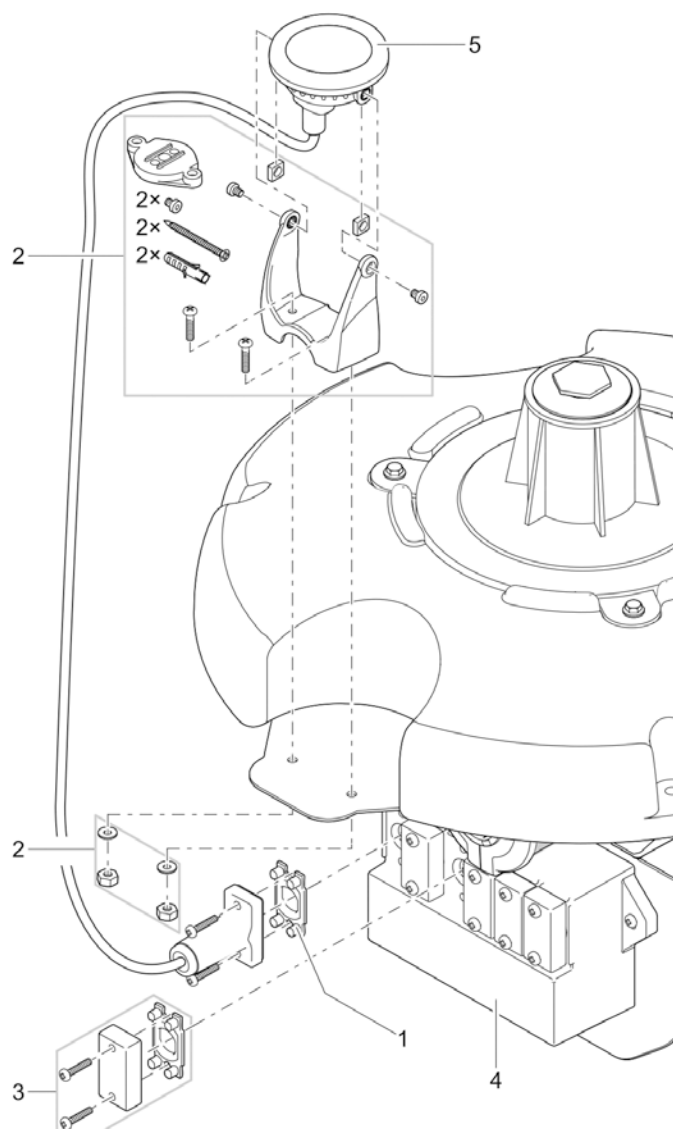

Item no.	Product
42641	Floating fountain illumination set RGB

Pos.	Item no. Product	Product	Item no. Spare part	Spare part	Number
1	42641	Floating fountain illumination set RGB [INT]	47019	Gasket EGC blue	1
2	42641	Floating fountain illumination set RGB [INT]	43754	Spare retainer set LunAqua Power LED W	1
3	42641	Floating fountain illumination set RGB [INT]	43867	Spare set ASM gland seal	1
4	42641	Floating fountain illumination set RGB [INT]	48676	ProfiLux Garden LED Controller 20 m	1
5	42641	Floating fountain illumination set RGB [INT]	42638	ProfiLux Garden LED RGB	1