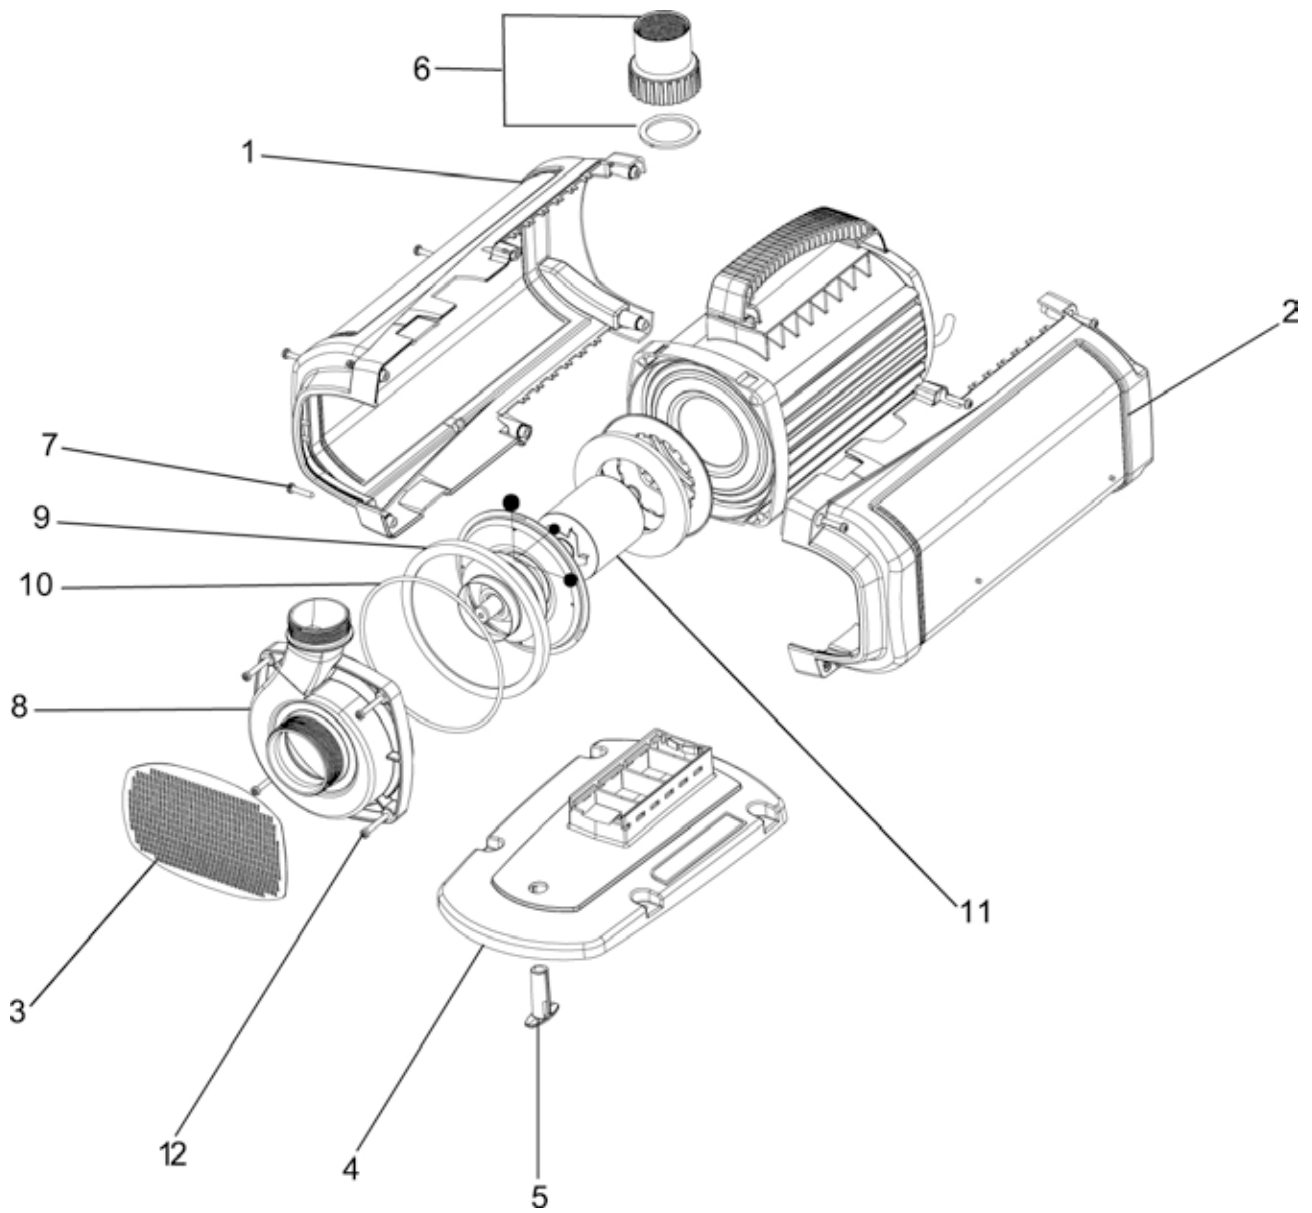

Item no.	Product
56870	Aquarius Universal Expert 21000
56871	Aquarius Universal Expert 27000
56872	Aquarius Universal Expert 40000