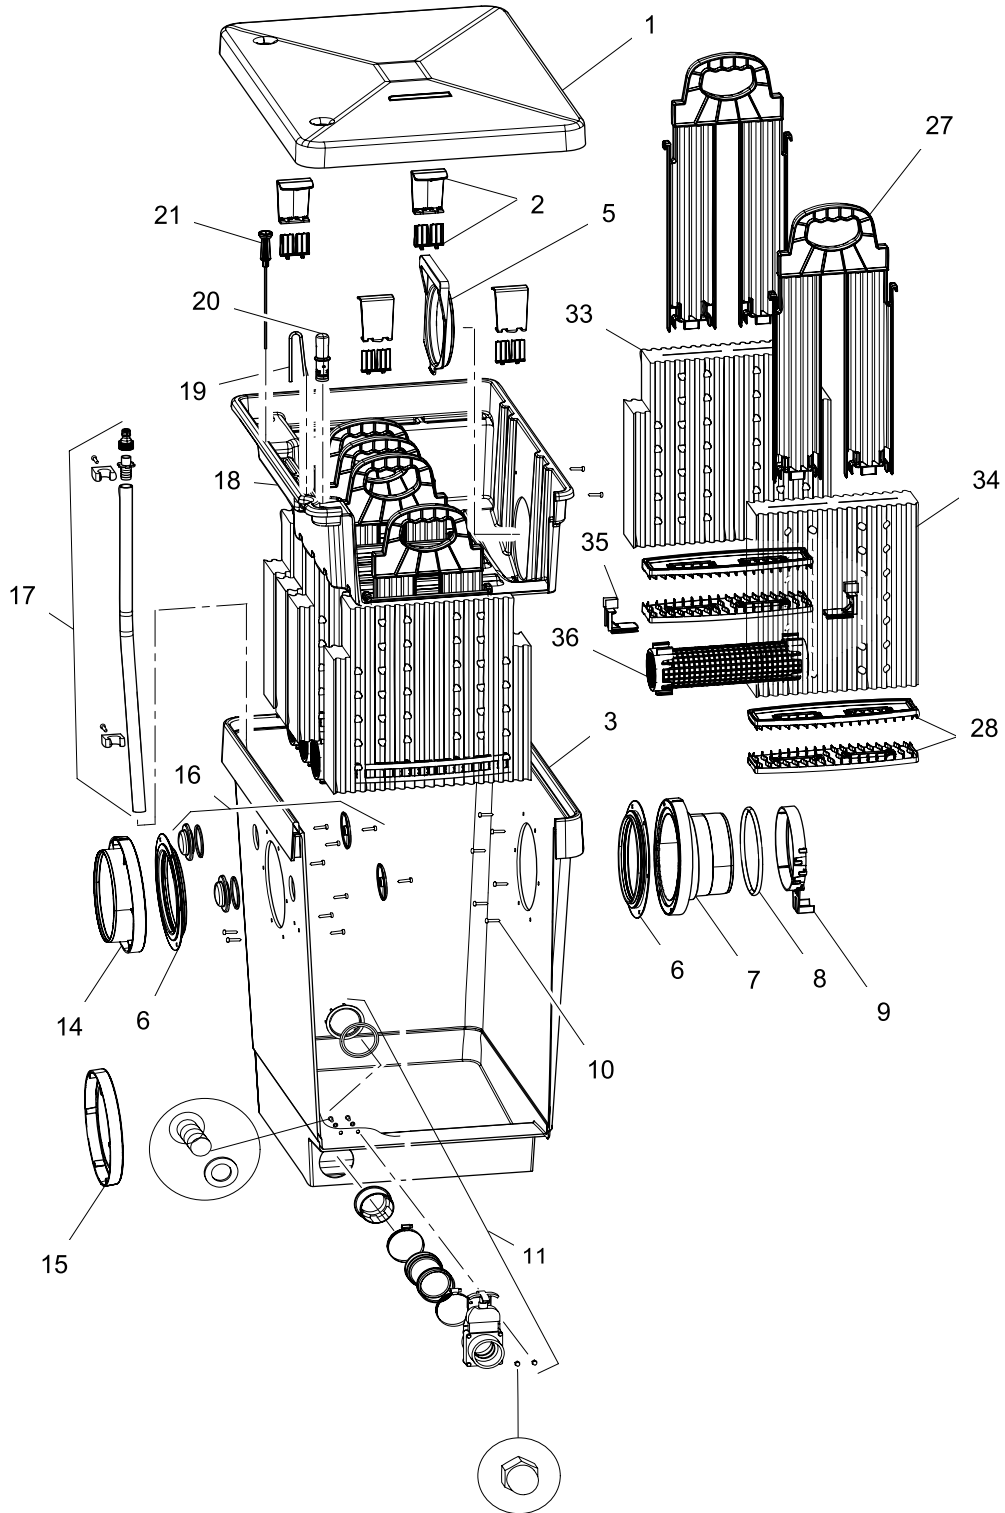

Item no.	Product
37109	ProfiClear Classic phosphate binder mod.