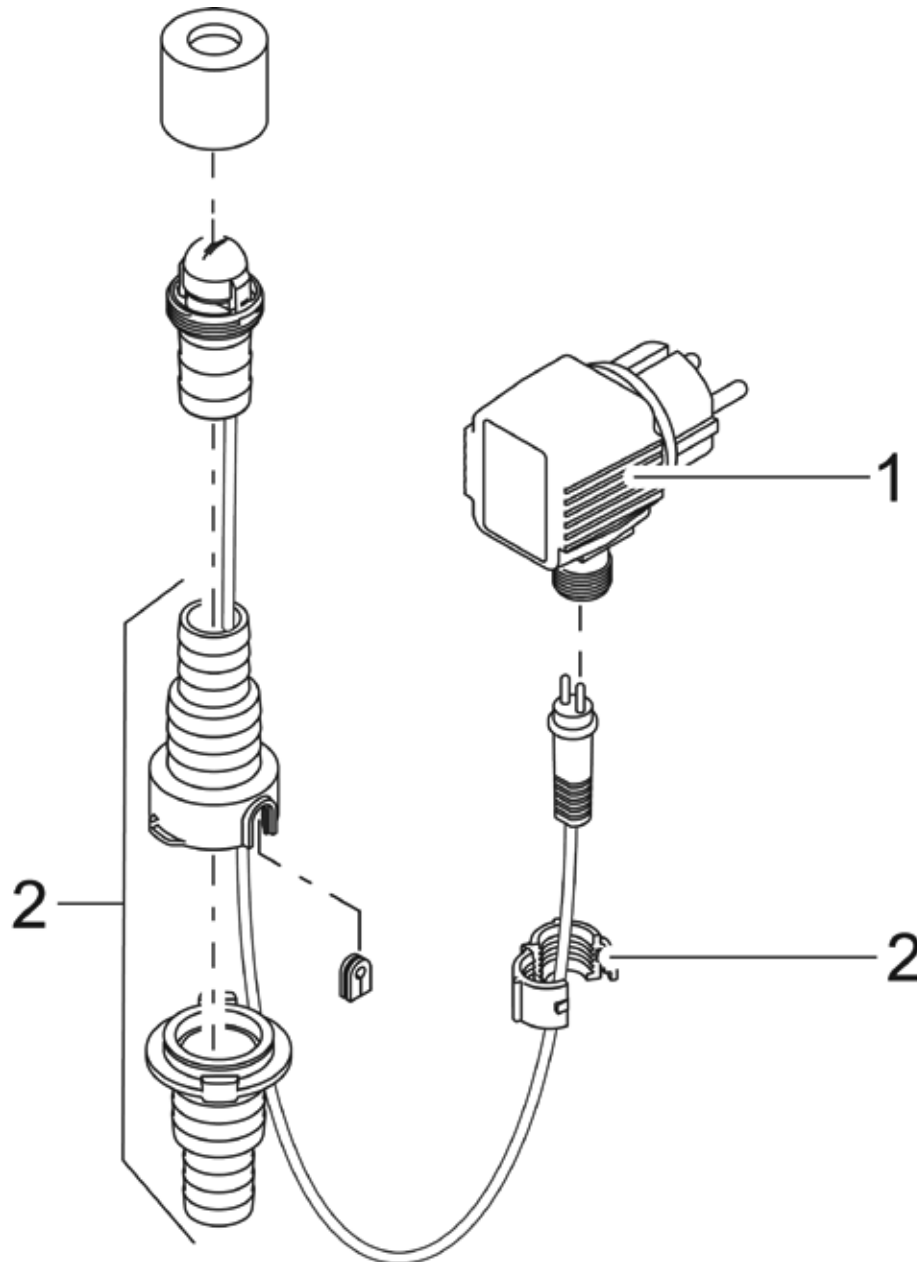

Item no.	Product
50114	LunaLed 6s
50115	LunaLed 9s

Pos.	Item no. Product	Product	Item no. Spare part	Spare part	Number
1	50114	LunaLed 6s [INT]	11252	Transformer DE-02-12DW 35/9 R	1
	50115	LunaLed 9s [INT]			
2	50114	LunaLed 6s [INT]	11908	ASM cable outlet LunaLed	1
	50115	LunaLed 9s [INT]