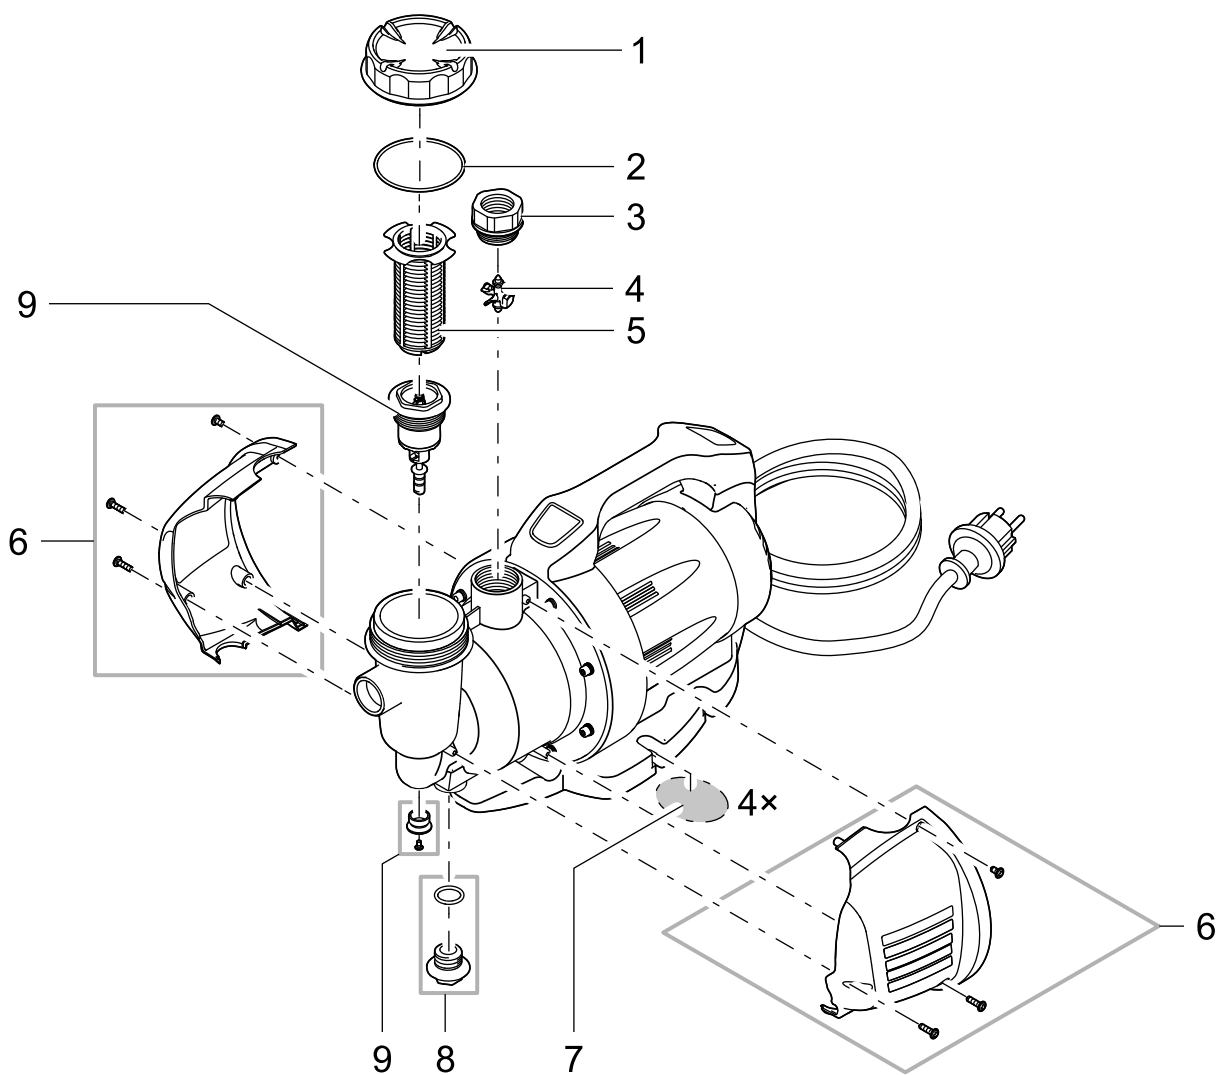

Item no.	Product
43125	ProMax Garden Automatic 3500
43126	ProMax Garden Automatic 4000
43127	ProMax Garden Automatic 5000
43128	ProMax Garden Automatic 6000/5
43129	GB ProMax Garden Automatic 3500
43130	GB ProMax Garden Automatic 4000
43131	GB ProMax Garden Automatic 5000
43132	GB ProMax Garden Automatic 6000/5