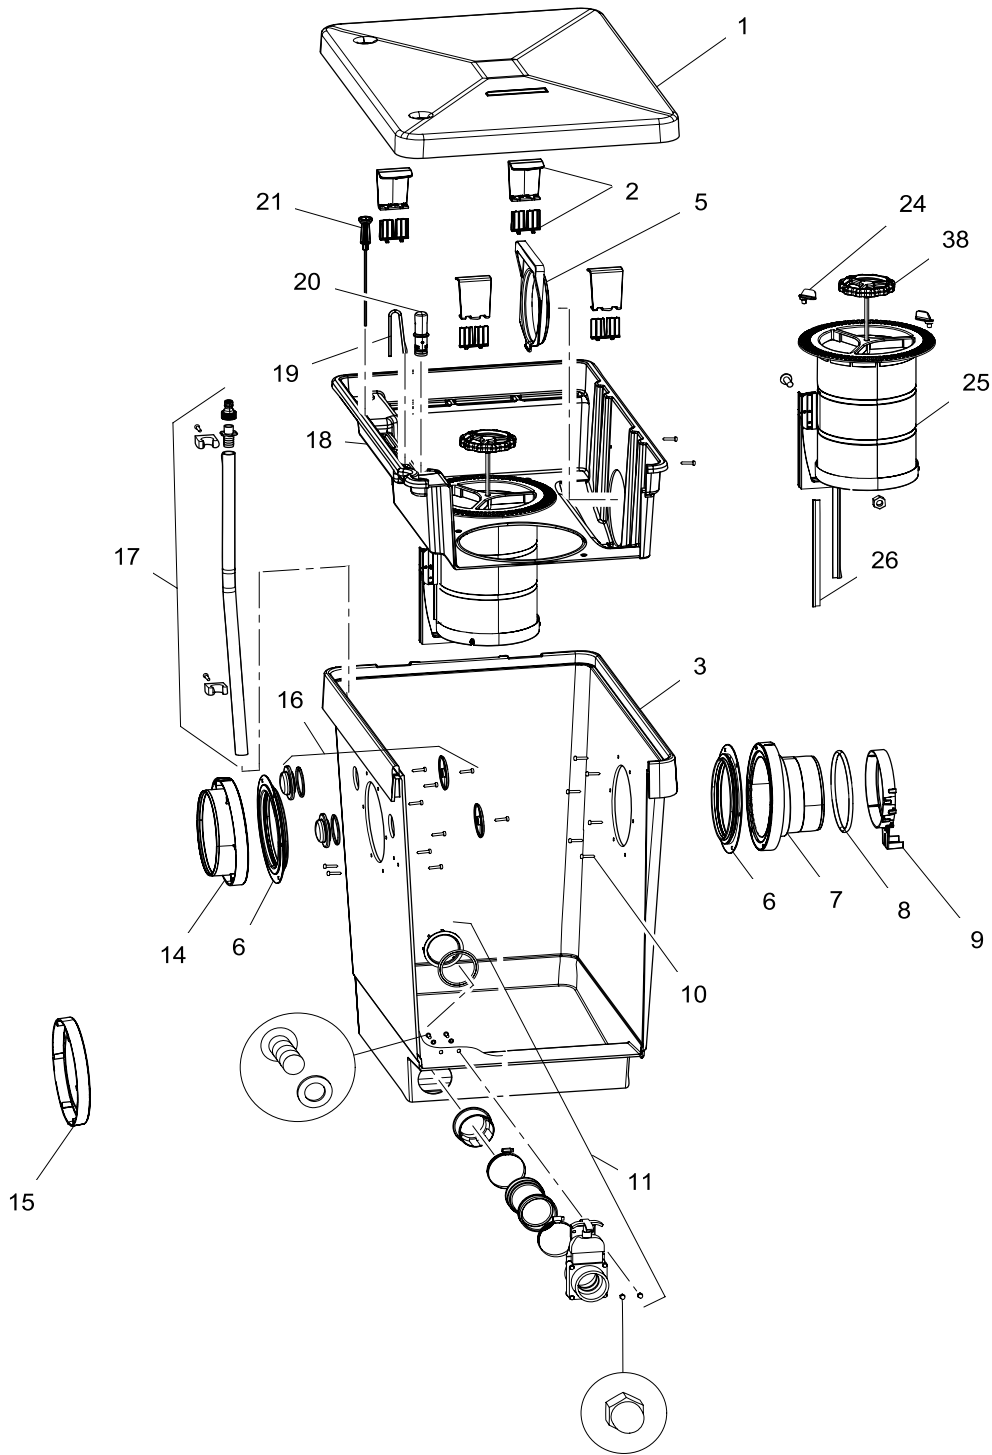

Item no.	Product
51064	ProfiClear Classic coarse debris extrac.