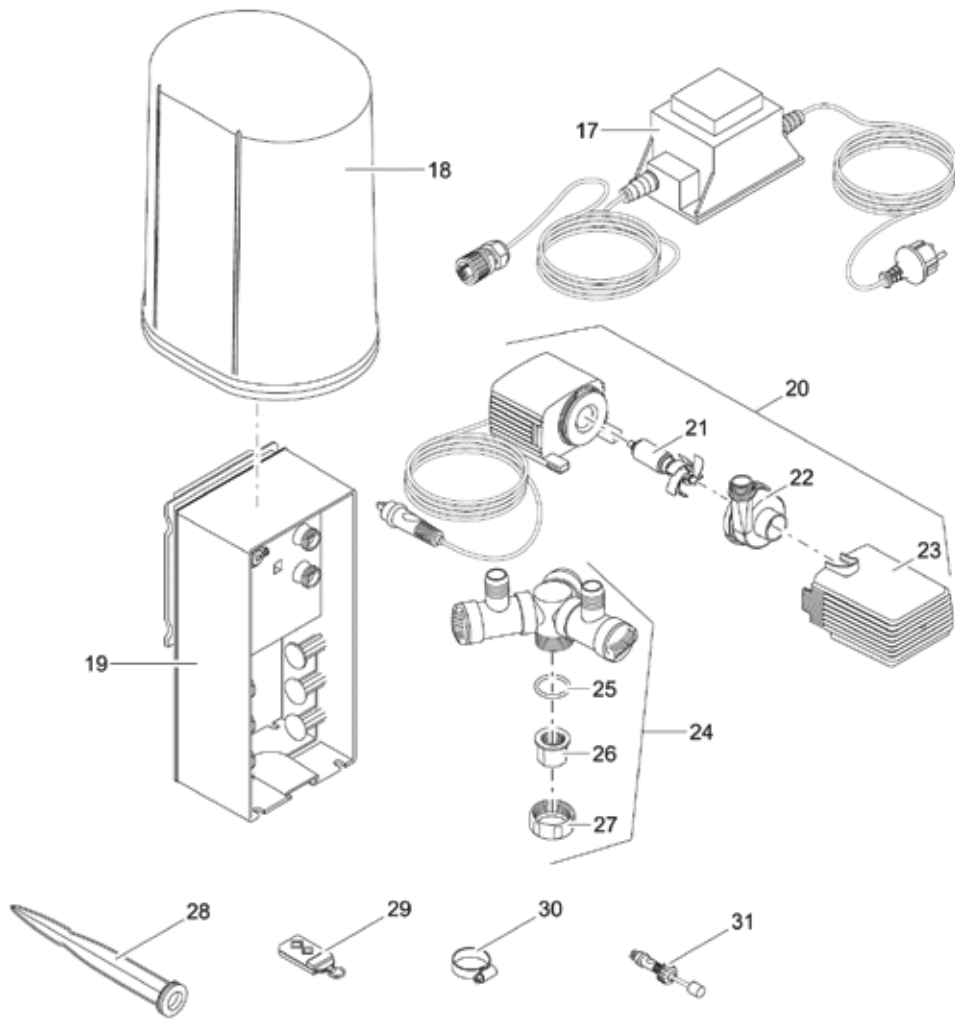

Pos.	Item no. Product	Product	Item no. Spare part	Spare part	Number
1	50191	Water Jet Lightning [INT]	11513	Metal header Water Jet Lightning	1
2	50191	Water Jet Lightning [INT]	11273	Bajonett top Water Jet Lightning	1
3	50191	Water Jet Lightning [INT]	3517	O-Ring NBR 12 x 2 SH75	1
4	50191	Water Jet Lightning [INT]	11343	Nozzle plate D8 Water Jet Lightning	1
5	50191	Water Jet Lightning [INT]	11498	TP-screw V2A 1411 KA 3.5-8	3
6	50191	Water Jet Lightning [INT]	11519	Foam Water Jet Lightning D105 x 50	1
7	50191	Water Jet Lightning [INT]	11353	ASM power LED Water Jet Lightning	1
9	50191	Water Jet Lightning [INT]	11631	TP-screw 1411 KA 50-14	3
10	50191	Water Jet Lightning [INT]	11275	Inner part Water Jet Lightning	1
11	50191	Water Jet Lightning [INT]	11497	O-Ring SI 100 x 4 SH45	1
12	50191	Water Jet Lightning [INT]	12434	ASM base Water Jet Lightning	1
13	50191	Water Jet Lightning [INT]	11329	Stand Water Jet Lightning	1
14	50191	Water Jet Lightning [INT]	28924	Clamp screw LunAqua 3 ASA	1
15	50191	Water Jet Lightning [INT]	11500	90° elbow 1" + nut + gasket	1
17	50191	Water Jet Lightning [INT]	77023	Power supply 100 VA / 12 V DC 8A V-2020	1
18	50191	Water Jet Lightning [INT]	33371	Cover FM-Master	1
19	50191	Water Jet Lightning [INT]	12492	Spare controller WaterJet Lightning	1
20	50191	Water Jet Lightning [INT]	11890	ASM pump Water Jet Lightning	1
21	50191	Water Jet Lightning [INT]	19174	ASM impeller cpl. Water Jet Lightning	1
22	50191	Water Jet Lightning [INT]	34674	Pump housing S 3-2	1
23	50191	Water Jet Lightning [INT]	19310	Plug in filter 1500 - 2500	1
24	50191	Water Jet Lightning [INT]	11850	2 way distributor 3/4"	1
25	50191	Water Jet Lightning [INT]	27014	O-Ring NBR 25.5 x 3 SH70 A	1
26	50191	Water Jet Lightning [INT]	27064	Reducing piece 1/2" Multi WD	1
27	50191	Water Jet Lightning [INT]	12094	Coupling nut 1"	1
28	50191	Water Jet Lightning [INT]	20284	Spike	1
29	50191	Water Jet Lightning [INT]	11282	2 channel remote control	1
30	50191	Water Jet Lightning [INT]	11818	Hose clamp 20 - 32 mm	1
31	50191	Water Jet Lightning [INT]	12490	ASM jumper plug	1