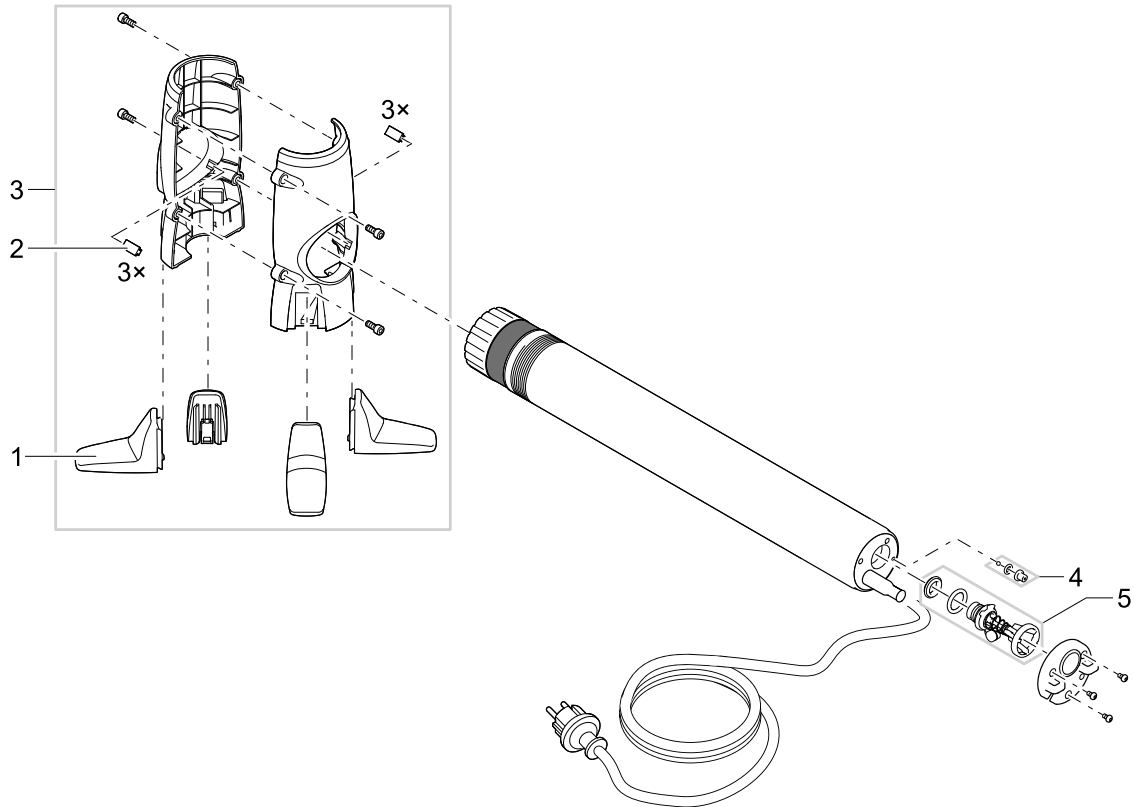

Item no.	Product
43133	ProMax Pressure Automatic 6000/8
57774	ProMax Pressure Automatic 5500/5
43135	GB ProMax Pressure Automatic 6000/8

Pos.	Item no. Product	Product	Item no. Spare part	Spare part	Number
1	43133	ProMax Pressure Automatic 6000/8 [INT]			
	43135	ProMax Pressure Automatic 6000/8 [GB]	44613	Foot Promax Pressure 6000/8	1
	57774	ProMax Pressure Automatic 5500/5 [INT]			
2	43133	ProMax Pressure Automatic 6000/8 [INT]			
	43135	ProMax Pressure Automatic 6000/8 [GB]	44614	Rubber buffer set Pressure 6000/8	1
	57774	ProMax Pressure Automatic 5500/5 [INT]			
3	43133	ProMax Pressure Automatic 6000/8 [INT]			
	43135	ProMax Pressure Automatic 6000/8 [GB]	44612	Spare foot base cpl. Pressure 6000/8	1
	57774	ProMax Pressure Automatic 5500/5 [INT]			
4	43133	ProMax Pressure Automatic 6000/8 [INT]			
	43135	ProMax Pressure Automatic 6000/8 [GB]	49027	ASM aeration check valve Pressure 6000	1
	57774	ProMax Pressure Automatic 5500/5 [INT]			
5	43133	ProMax Pressure Automatic 6000/8 [INT]			
	43135	ProMax Pressure Automatic 6000/8 [GB]	45483	ASM check valve Pressure 6000	1
	57774	ProMax Pressure Automatic 5500/5 [INT]