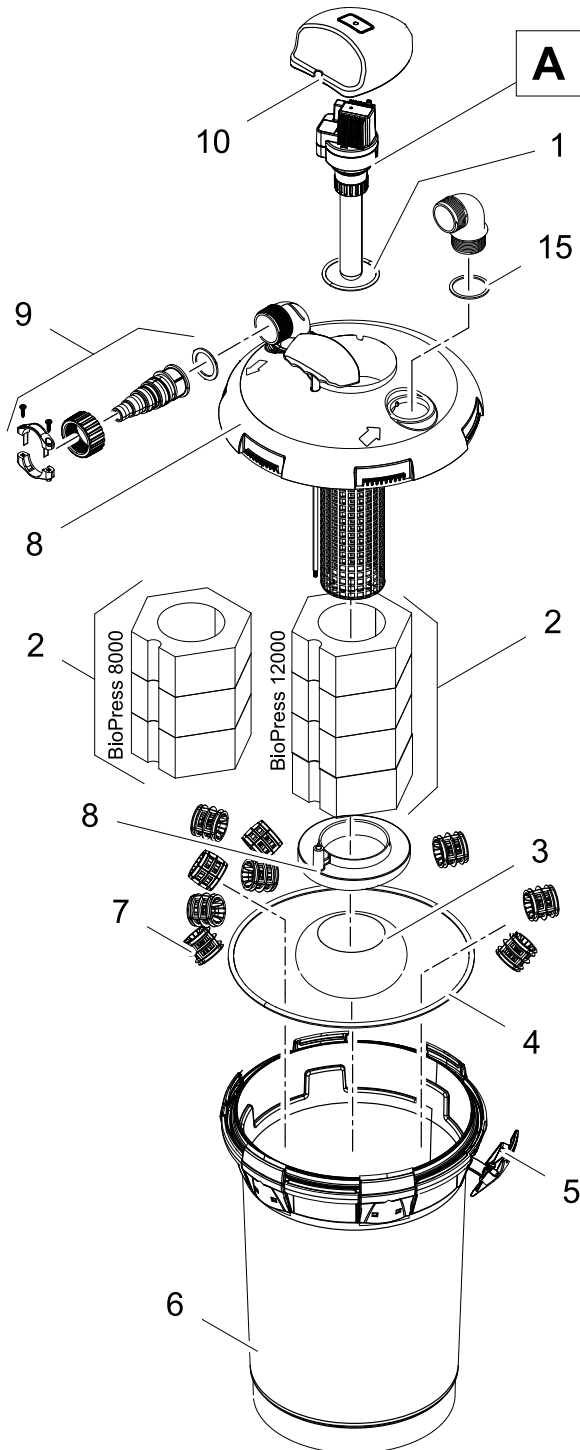

Item no.	Product
57385	BioPress Set 8000
57386	BioPress Set 12000