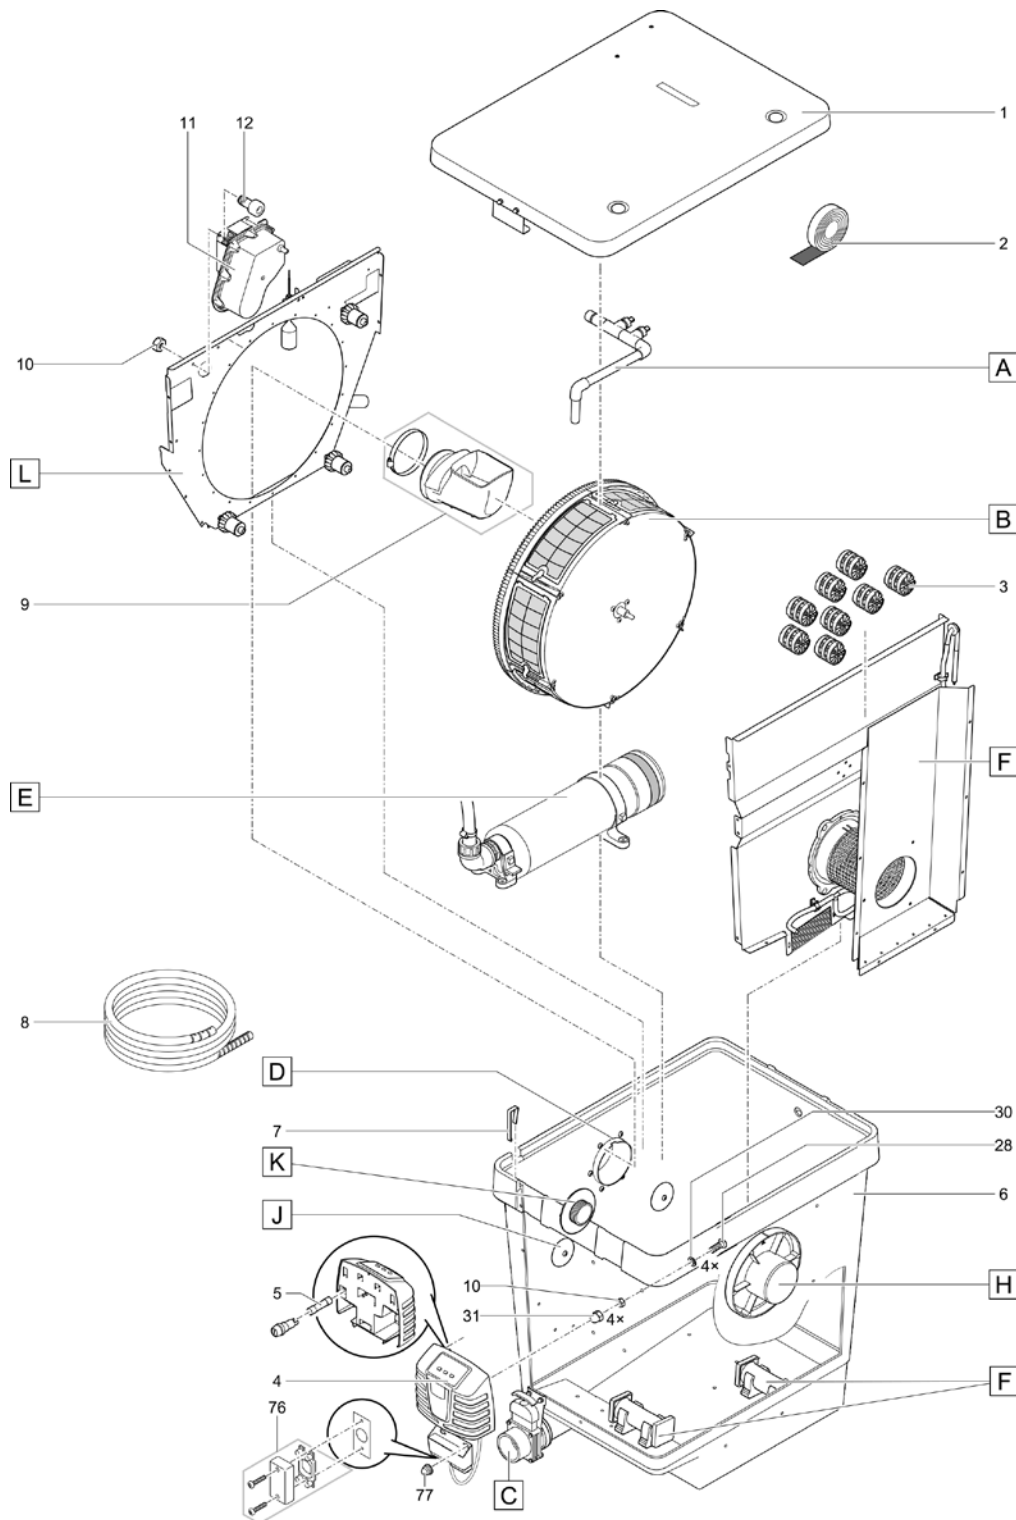

Item no.	Product
42906	ProfiClear Premium Compact pump-fed
47008	ProfiClear Premium Compact-M pumped OC
42907	GB ProfiClear Premium Compact pump-fed
47009	GB ProfiClear Premium Compact-M pumped OC