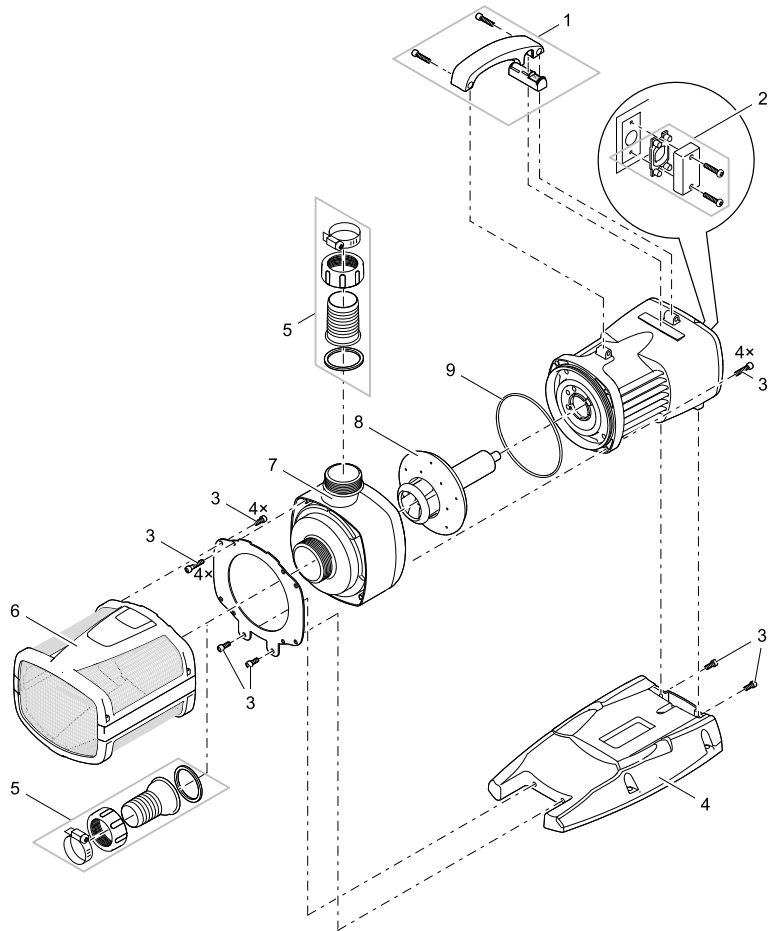

Item no.	Product
54612	Aquarius Eco Expert 36000
54613	Aquarius Eco Expert 44000

Pos.	Item no. Product	Product	Item no. Spare part	Spare part	Number			
1	54612	Aquarius Eco Expert 36000 [INT]	40510	Spare handle with switch set	1			
	54613	Aquarius Eco Expert 44000 [INT]						
2	54612	Aquarius Eco Expert 36000 [INT]	40509	ASM gland seal with gasket set	1			
	54613	Aquarius Eco Expert 44000 [INT]						
3	54612	Aquarius Eco Expert 36000 [INT]	40511	Spare screws set	1			
	54613	Aquarius Eco Expert 44000 [INT]						
4	54612	Aquarius Eco Expert 36000 [INT]	49998	Base EC2 Maxi XL	1			
	54613	Aquarius Eco Expert 44000 [INT]						
5	54612	Aquarius Eco Expert 36000 [INT]	35359	Connection kit Aquamax Expert	1			
	54613	Aquarius Eco Expert 44000 [INT]						
6	54612	Aquarius Eco Expert 36000 [INT]	50109	ASM filter housing Aquarius Expert 44000	1			
	54613	Aquarius Eco Expert 44000 [INT]						
7	54612	Aquarius Eco Expert 36000 [INT]	49996	ASM pump housing Aquarius/AquaMax 36000	1			
	54613	Aquarius Eco Expert 44000 [INT]				50190	ASM pump housing Aquarius/AquaMax 44000	1
8	54612	Aquarius Eco Expert 36000 [INT]	36086	Spare rotor Aquarius Eco Expert 36/44000	1			
	54613	Aquarius Eco Expert 44000 [INT]						
9	54612	Aquarius Eco Expert 36000 [INT]	32972	O-Ring NBR 127 x 4.0 SH70	1			
	54613	Aquarius Eco Expert 44000 [INT]