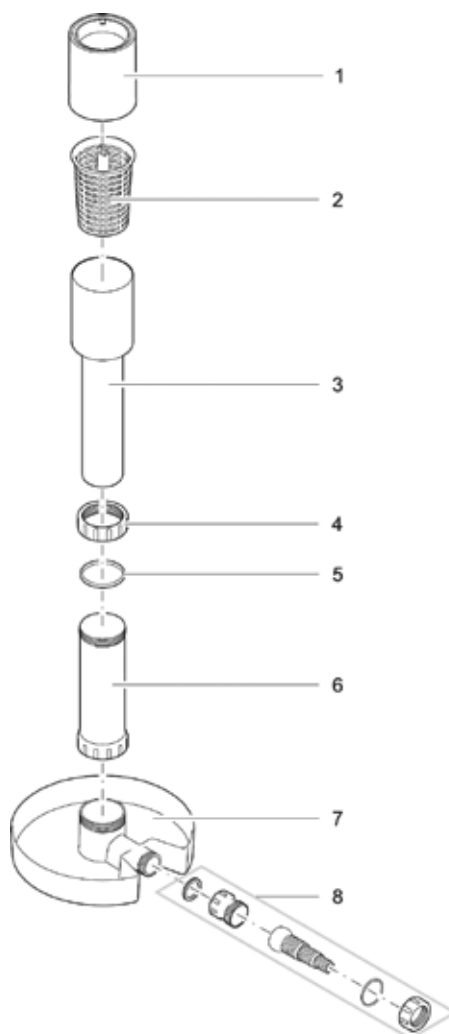

Item no.	Product
51236	AquaSkim 20
56907	AquaSkim 40

Pos.	Item no. Product	Product	Item no. Spare part	Spare part	Number
1	51236	AquaSkim 20 [INT]	21110	Float ring AquaSkim 20	1
	56907	AquaSkim 40 [INT]	33284	Float ring AquaSkim 40	1
2	51236	AquaSkim 20 [INT]	21109	Filter basket AquaSkim 20	1
	56907	AquaSkim 40 [INT]	33285	Filter basket AquaSkim 40	1
3	51236	AquaSkim 20 [INT]	21111	Top AquaSkim 20	1
	56907	AquaSkim 40 [INT]	35263	Top AquaSkim 40	1
4	51236	AquaSkim 20 [INT]	35264	Coupling nut 3"	1
	56907	AquaSkim 40 [INT]			
5	51236	AquaSkim 20 [INT]	26737	Clamp gasket AquaSkim 40	1
	56907	AquaSkim 40 [INT]			
6	51236	AquaSkim 20 [INT]	35262	Bottom part AquaSkim 40	1
	56907	AquaSkim 40 [INT]			
7	51236	AquaSkim 20 [INT]	27027	Base AquaSkim 40	1
	56907	AquaSkim 40 [INT]			
8	51236	AquaSkim 20 [INT]	35304	Additional pack AquaSkim 20 / 40	1
	56907	AquaSkim 40 [INT]