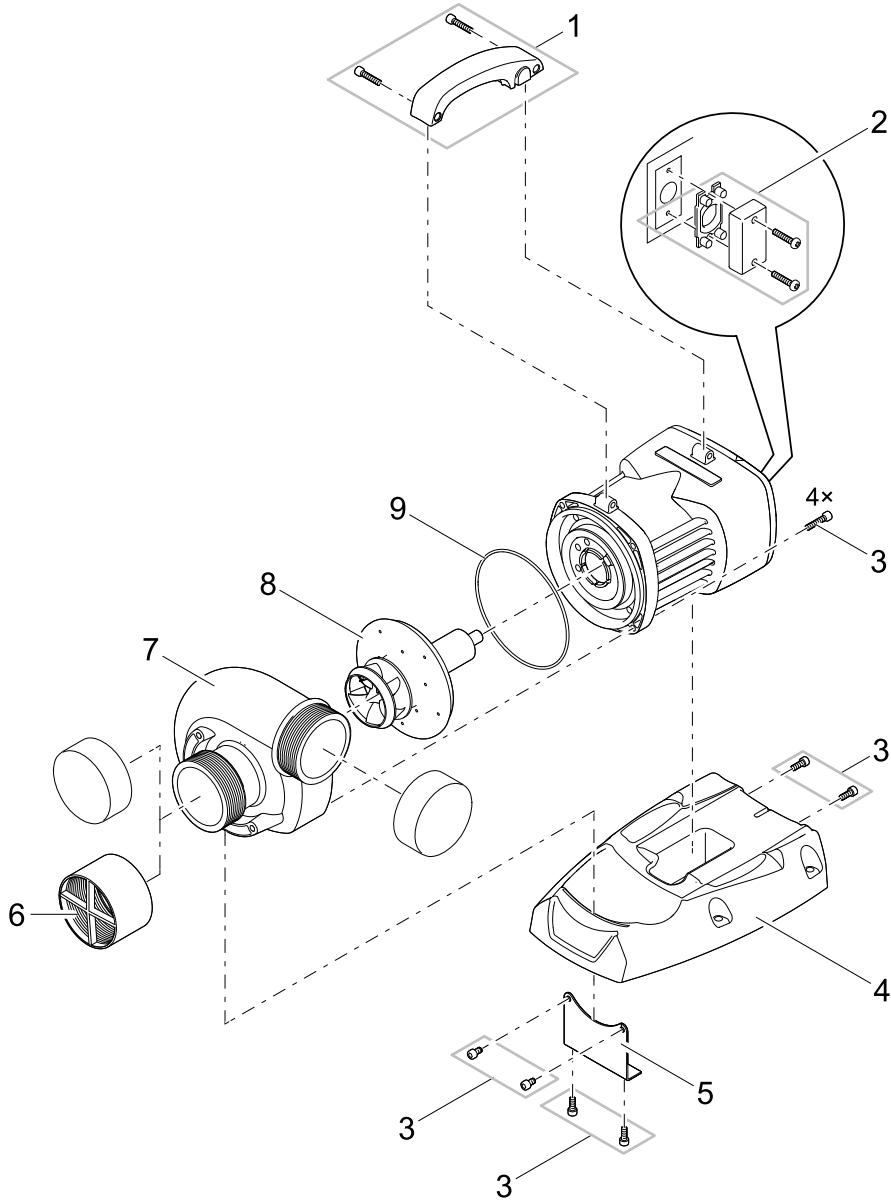

Item no.	Product
73657	AquaMax Eco Titanium 51000

Pos.	Item no. Product	Product	Item no. Spare part	Spare part	Number
1	73657	AquaMax Eco Titanium 51000 [INT]	43863	Spare handle with rubber plug Titanium	1
2	73657	AquaMax Eco Titanium 51000 [INT]	40509	ASM gland seal with gasket set	1
3	73657	AquaMax Eco Titanium 51000 [INT]	43864	Spare screws set Titanium	1
4	73657	AquaMax Eco Titanium 51000 [INT]	42061	Base EC2 Maxi Titanium	1
5	73657	AquaMax Eco Titanium 51000 [INT]	42094	Holding plate EC2 Maxi Titanium	1
6	73657	AquaMax Eco Titanium 51000 [INT]	48597	Safety grid AquaMax Eco 2 1/2"	1
7	73657	AquaMax Eco Titanium 51000 [INT]	41405	Pump housing AquaMax Titanium machined	1
8	73657	AquaMax Eco Titanium 51000 [INT]	43865	Spare rotor AquaMax Eco Titanium	1
9	73657	AquaMax Eco Titanium 51000 [INT]	15574	O-Ring NBR 125 x 3.5 SH70	1