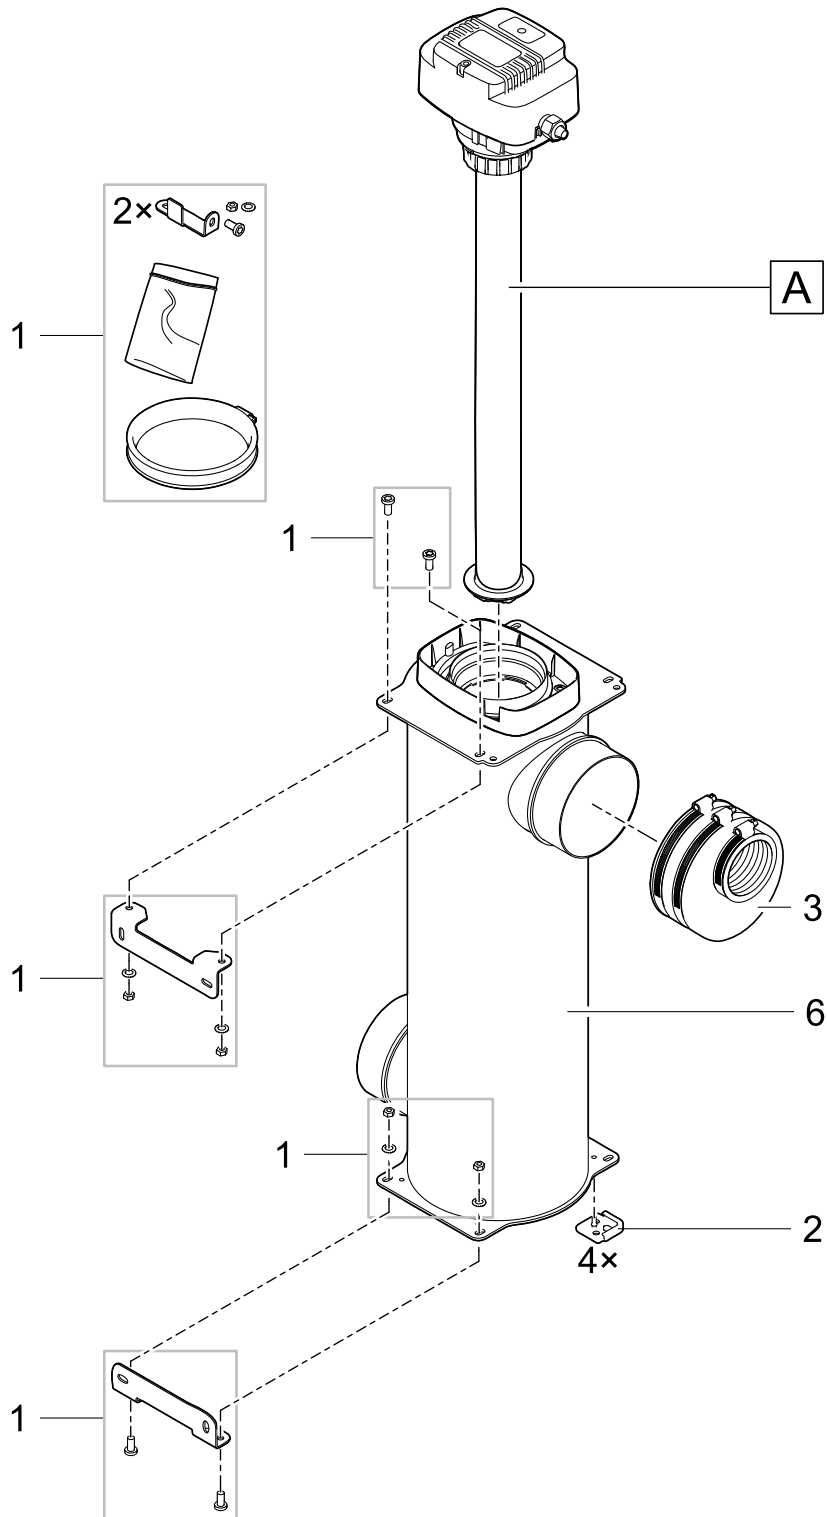

Item no.	Product
73374	Bitron Premium 60 W