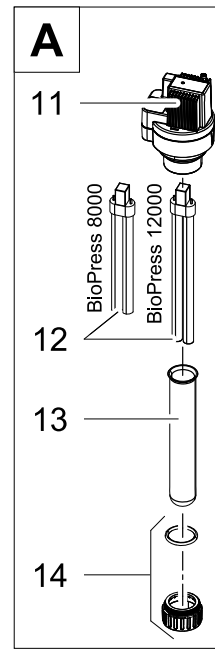

Item no.	Product
57385	BioPress Set 8000
57386	BioPress Set 12000