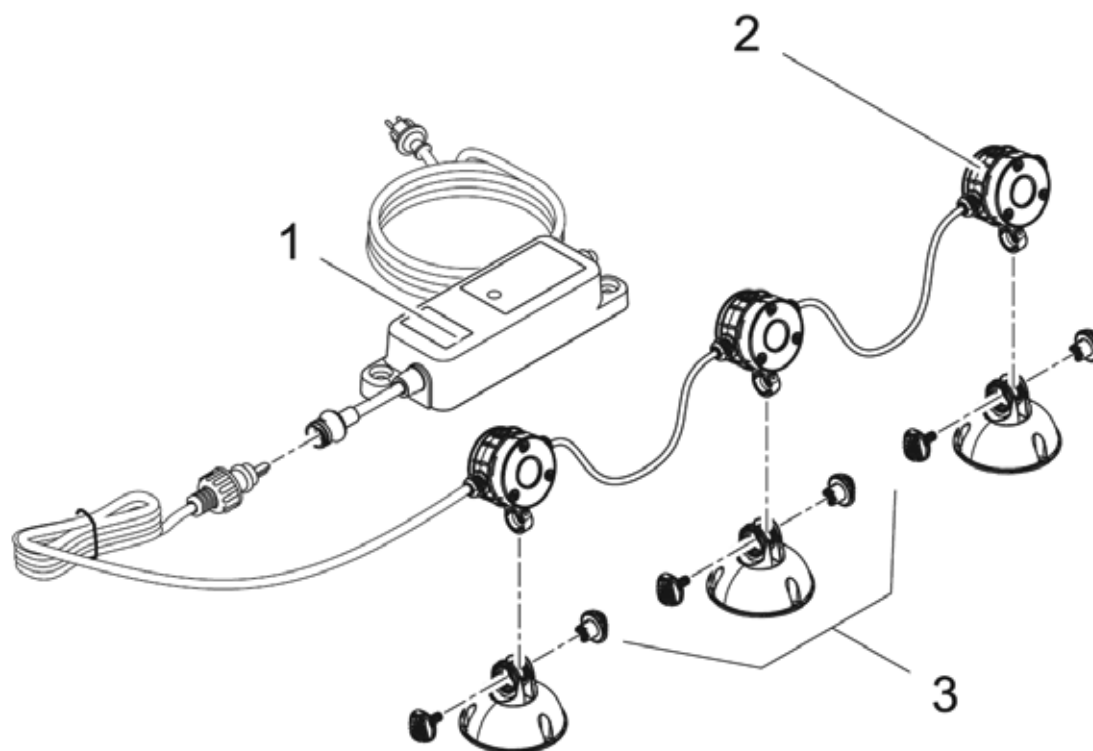

Item no.	Product
50512	LunAqua Mini LED
50513	LunAqua Mini LED warm

Pos.	Item no. Product	Product	Item no. Spare part	Spare part	Number
1	50512	LunAqua Mini LED [INT]	15562	ASM electronic box LunAqua Mini	1
	50513	LunAqua Mini LED warm [INT]			
2	50512	LunAqua Mini LED [INT]	30856	ASM LED Luminis 3 cold white 2013	1
	50513	LunAqua Mini LED warm [INT]	30857	ASM LED Luminis 3 warm white 2013	1
3	50512	LunAqua Mini LED [INT]	15619	ASM base LunAqua Mini	1
	50513	LunAqua Mini LED warm [INT]