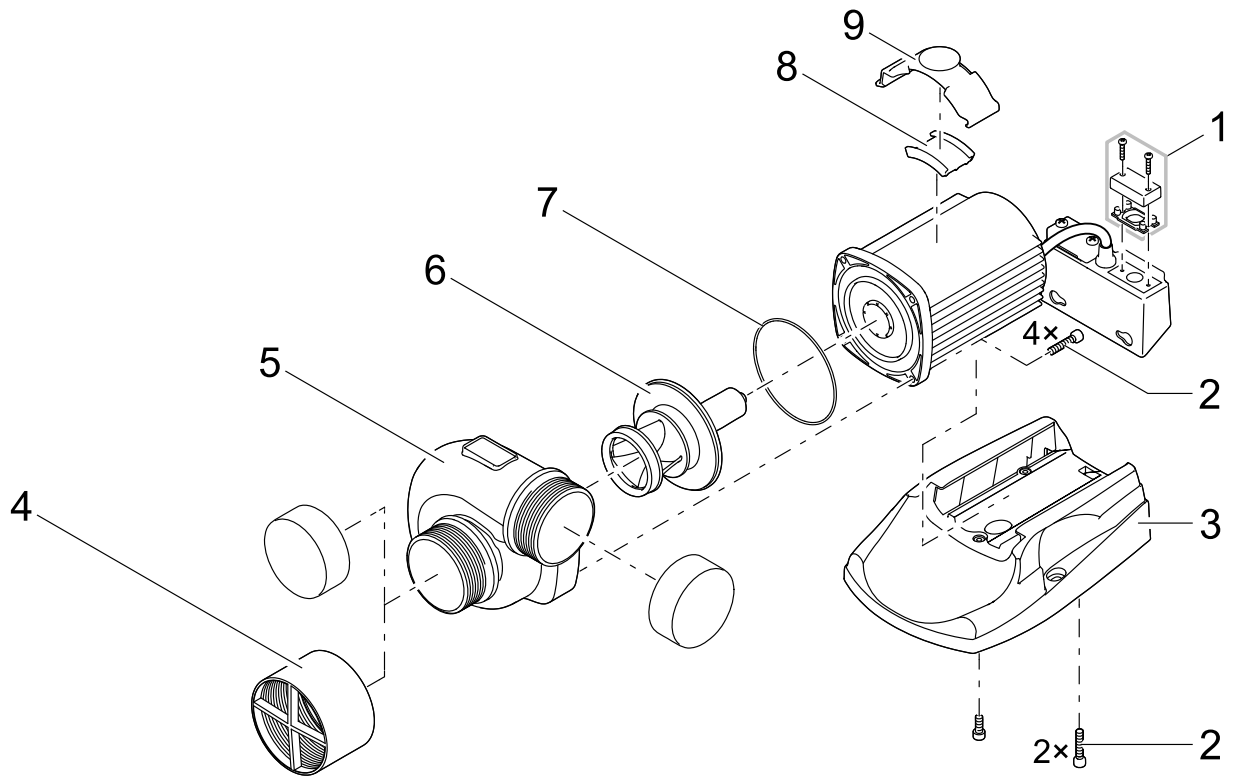

Item no.	Product
73656	AquaMax Eco Titanium 31000

Pos.	Item no. Product	Product	Item no. Spare part	Spare part	Number
1	73656	AquaMax Eco Titanium 31000 [INT]	40509	ASM gland seal with gasket set	1
2	73656	AquaMax Eco Titanium 31000 [INT]	15591	Screw V4A DIN 912 M5 x 16	1
3	73656	AquaMax Eco Titanium 31000 [INT]	46962	Base AquaMax Titanium 30000	1
4	73656	AquaMax Eco Titanium 31000 [INT]	48597	Safety grid AquaMax Eco 2 1/2"	1
5	73656	AquaMax Eco Titanium 31000 [INT]	46952	Pump housing Titanium 300000 machined	1
6	73656	AquaMax Eco Titanium 31000 [INT]	48673	Spare rotor AquaMax Eco Titanium 300000	1
7	73656	AquaMax Eco Titanium 31000 [INT]	17513	Flat gasket 107 x 78 x 2.5 USP 16 light	1
8	73656	AquaMax Eco Titanium 31000 [INT]	17232	Rubber part AquaMax Pro	1
9	73656	AquaMax Eco Titanium 31000 [INT]	46950	Holder Eco Control Titanium 30000	1