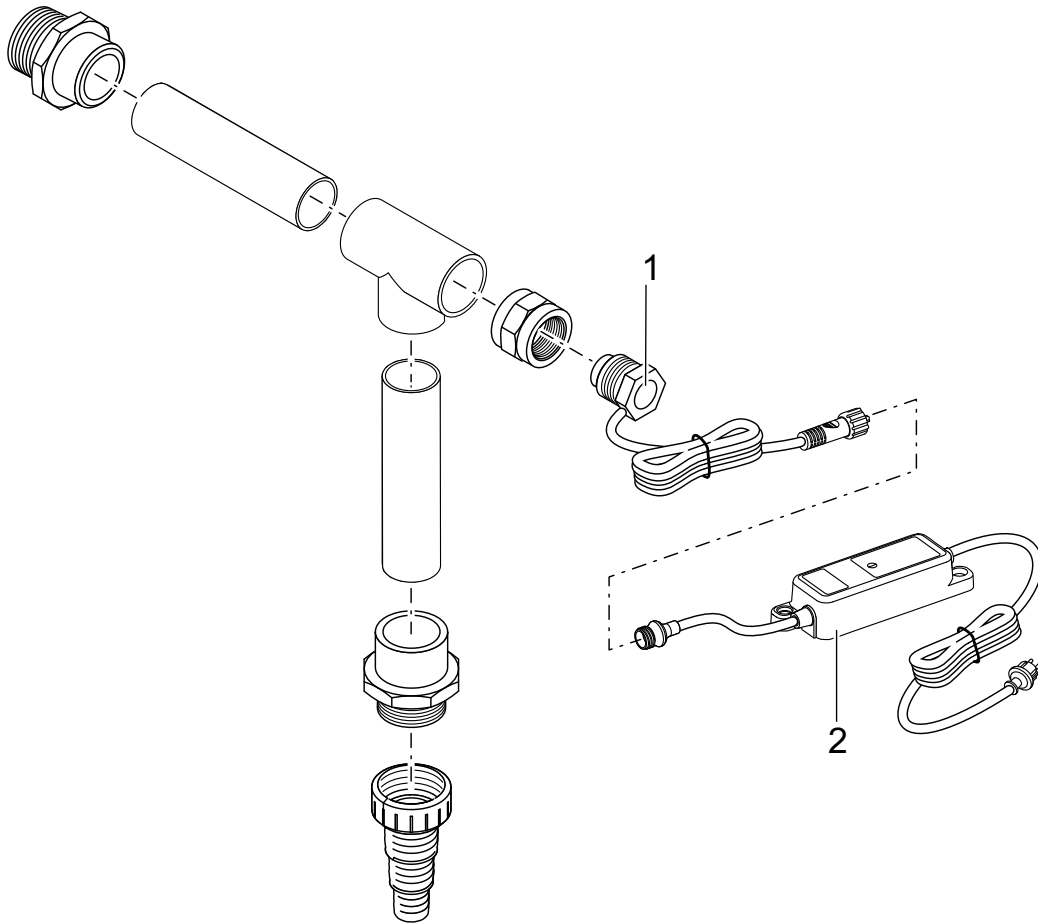

Item no.	Product
88263	Wall Spout LED Set

Pos.	Item no. Product	Product	Item no. Spare part	Spare part	Number
1	88263	Wall Spout LED Set [INT]	74384	ASM Wall Spout LED	1
2	88263	Wall Spout LED Set [INT]	15562	ASM electronic box LunAqua Mini	1