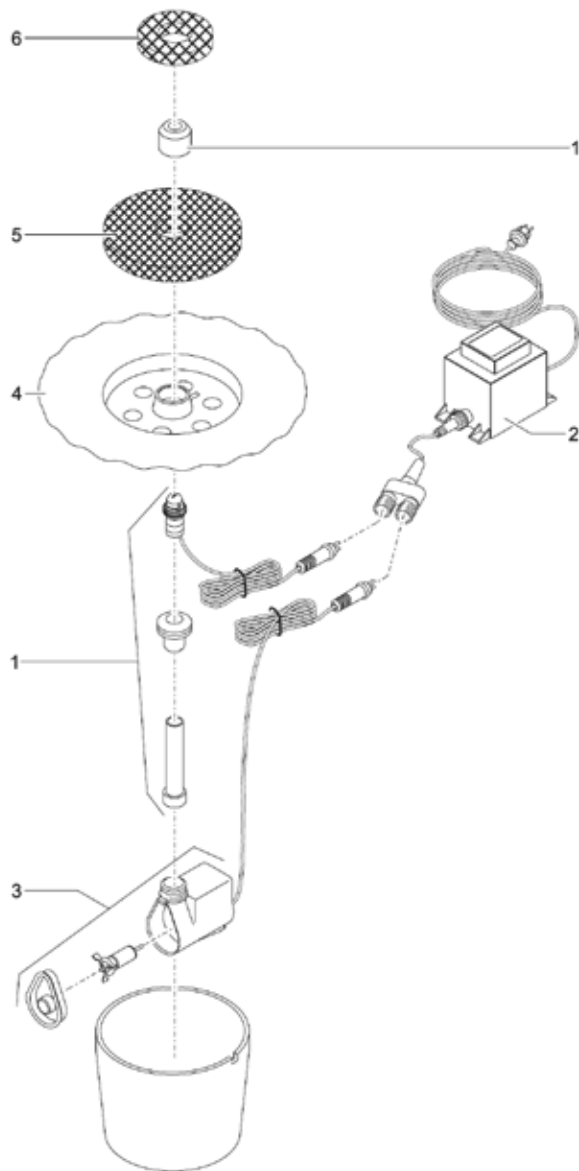

Item no.	Product
50407	LunaLed Creative Set

Pos.	Item no. Product	Product	Item no. Spare part	Spare part	Number
1	50407	LunaLed Creative Set [INT]	13540	ASM LunaLed 9s set	1
2	50407	LunaLed Creative Set [INT]	13534	Transformer 10 VA - 12 W	1
3	50407	LunaLed Creative Set [INT]	13538	ASM pump LunaLed Creative Set	1
4	50407	LunaLed Creative Set [INT]	13425	Cover LunaLed Creative Set	1
5	50407	LunaLed Creative Set [INT]	13532	Foam LunaLed Creative Set	1
6	50407	LunaLed Creative Set [INT]	14142	Splash guard collar LunaLed Creative Set	1