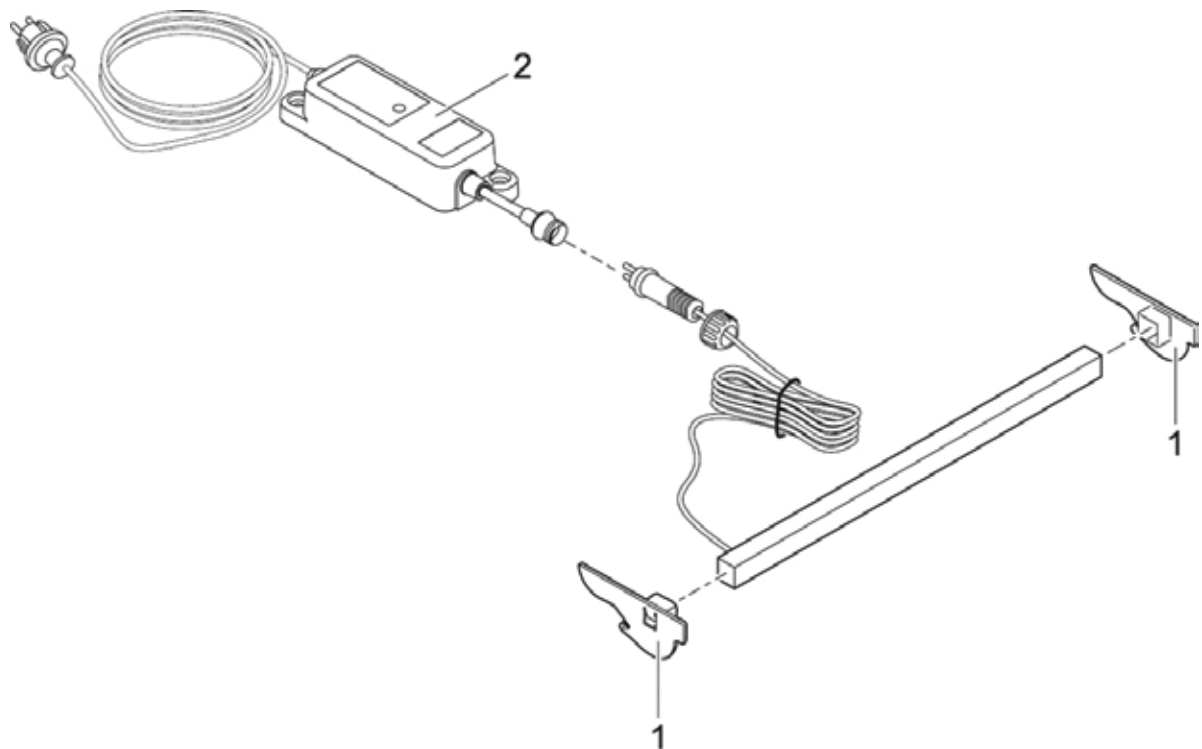

Item no.	Product
51205	Waterfall Illumination 30
51209	Waterfall Illumination 60
51980	Waterfall Illumination 90

Pos.	Item no. Product	Product	Item no. Spare part	Spare part	Number
1	51205	Waterfall Illumination 30 [INT]			
	51209	Waterfall Illumination 60 [INT]	30210	Holder Waterfall Illumination spare part	1
	51980	Waterfall Illumination 90 [INT]			
2	51205	Waterfall Illumination 30 [INT]			
	51209	Waterfall Illumination 60 [INT]	22998	Spare ASM LunAqua LED driver 700 mA	1
	51980	Waterfall Illumination 90 [INT]	73115	Spare part LunAqua LED dri. 12 V 1250 mA	1