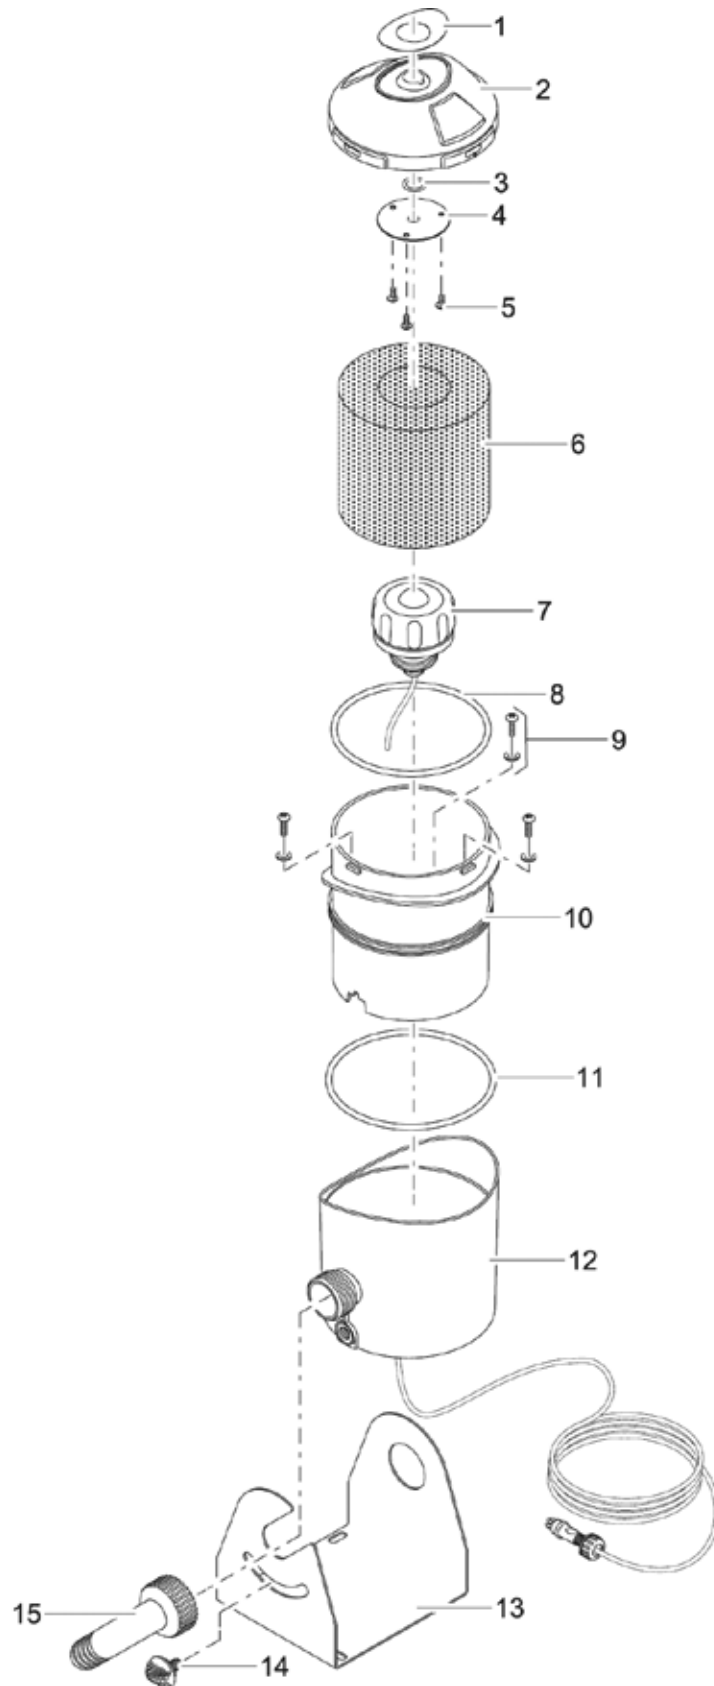

Item no.	Product
50191	Water Jet Lightning