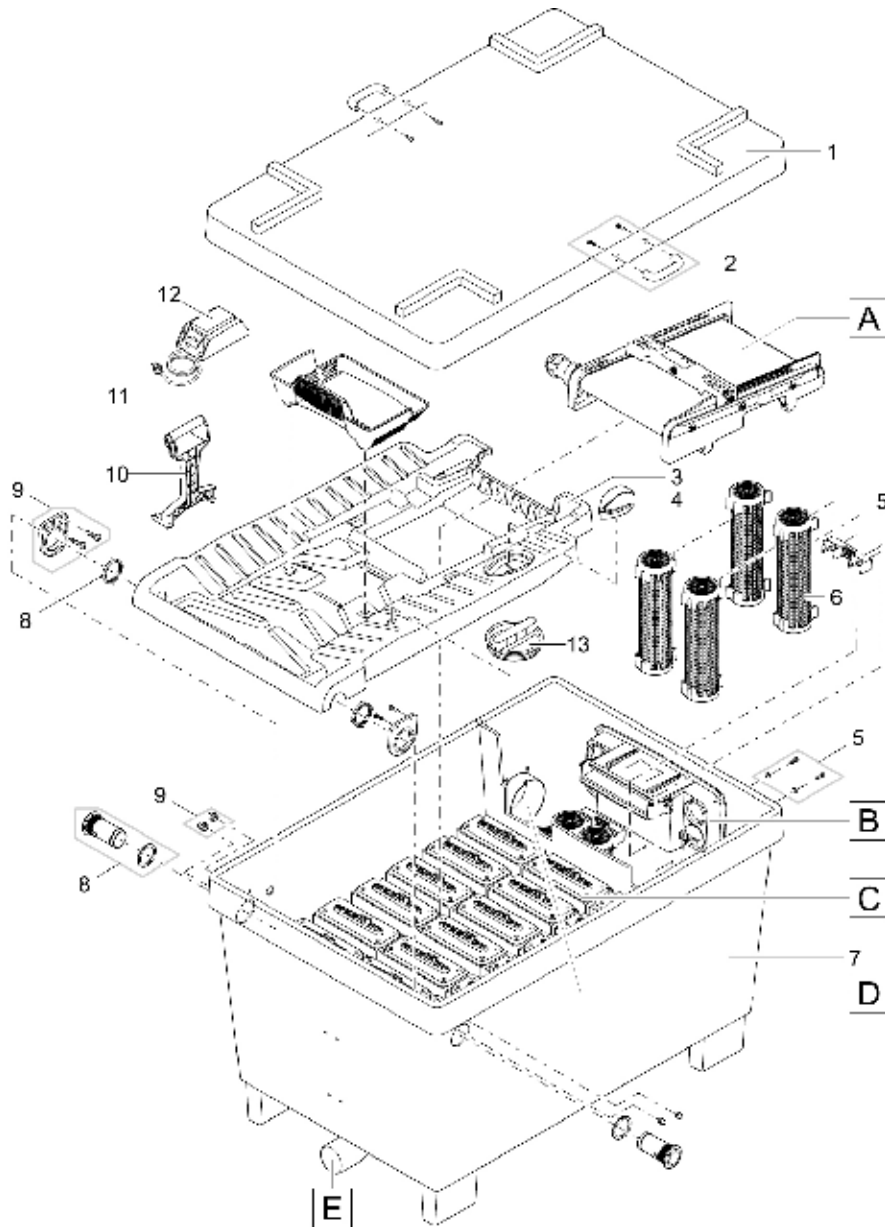

Item no.	Product
57696	BioTec ScreenMatic² 140000