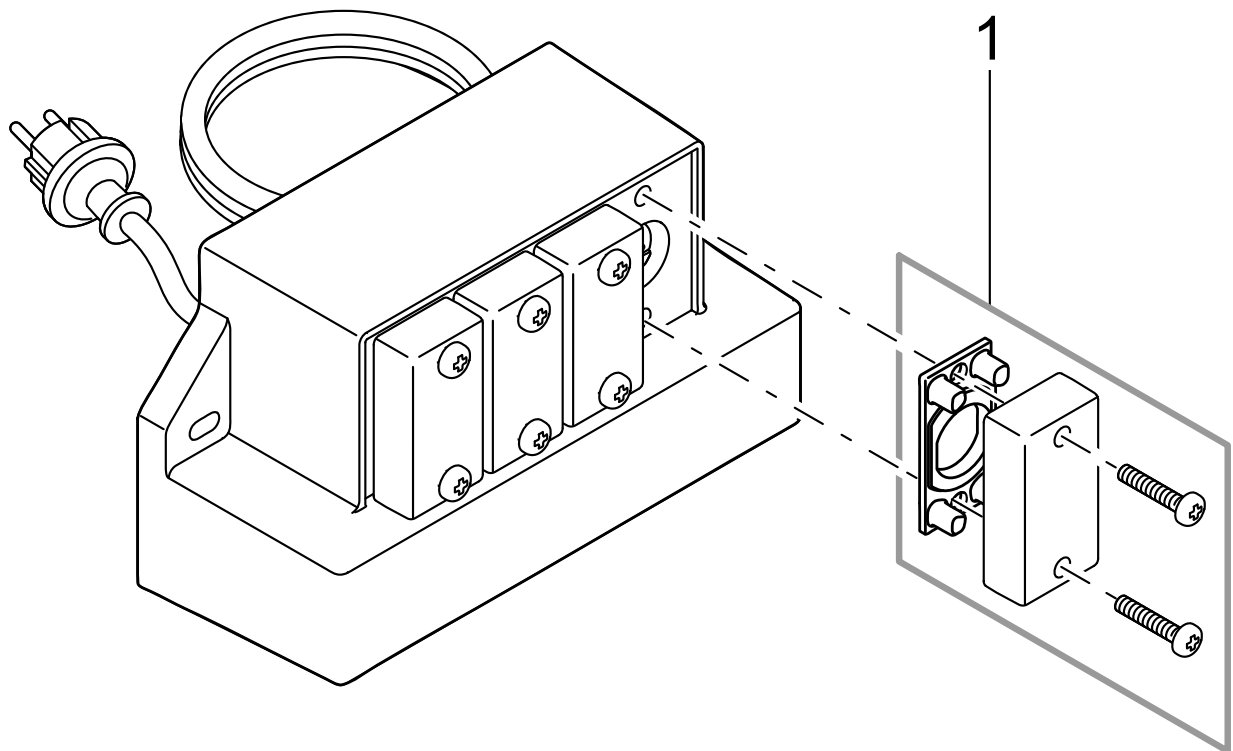

Item no.	Product
57821	LunAqua Power LED Driver 3 m

Pos.	Item no. Product	Product	Item no. Spare part	Spare part	Number
1	57821	LunAqua Power LED Driver 3 m [INT]	43867	Spare set ASM gland seal	1