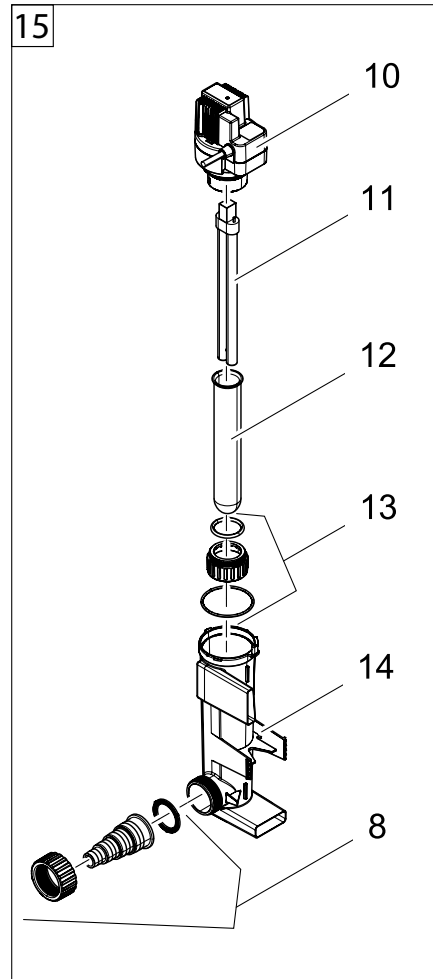

Item no.	Product
50451	BioSmart Set 14000
57377	BioSmart UVC 16000
50450	GB BioSmart Set 7000
50452	GB BioSmart Set 14000