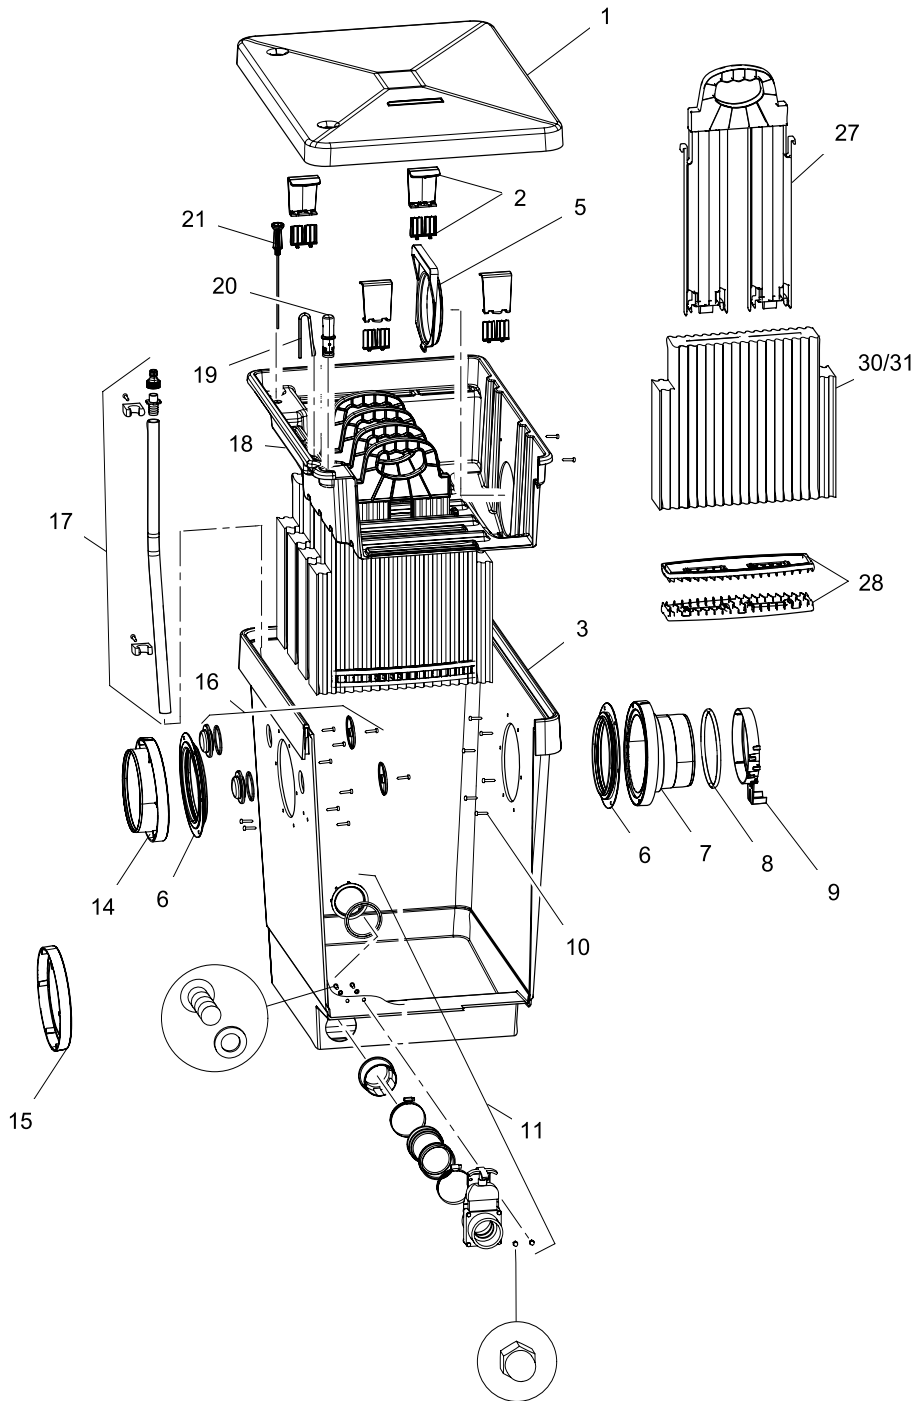

Item no.	Product
51065	ProfClear Classic filter foam module