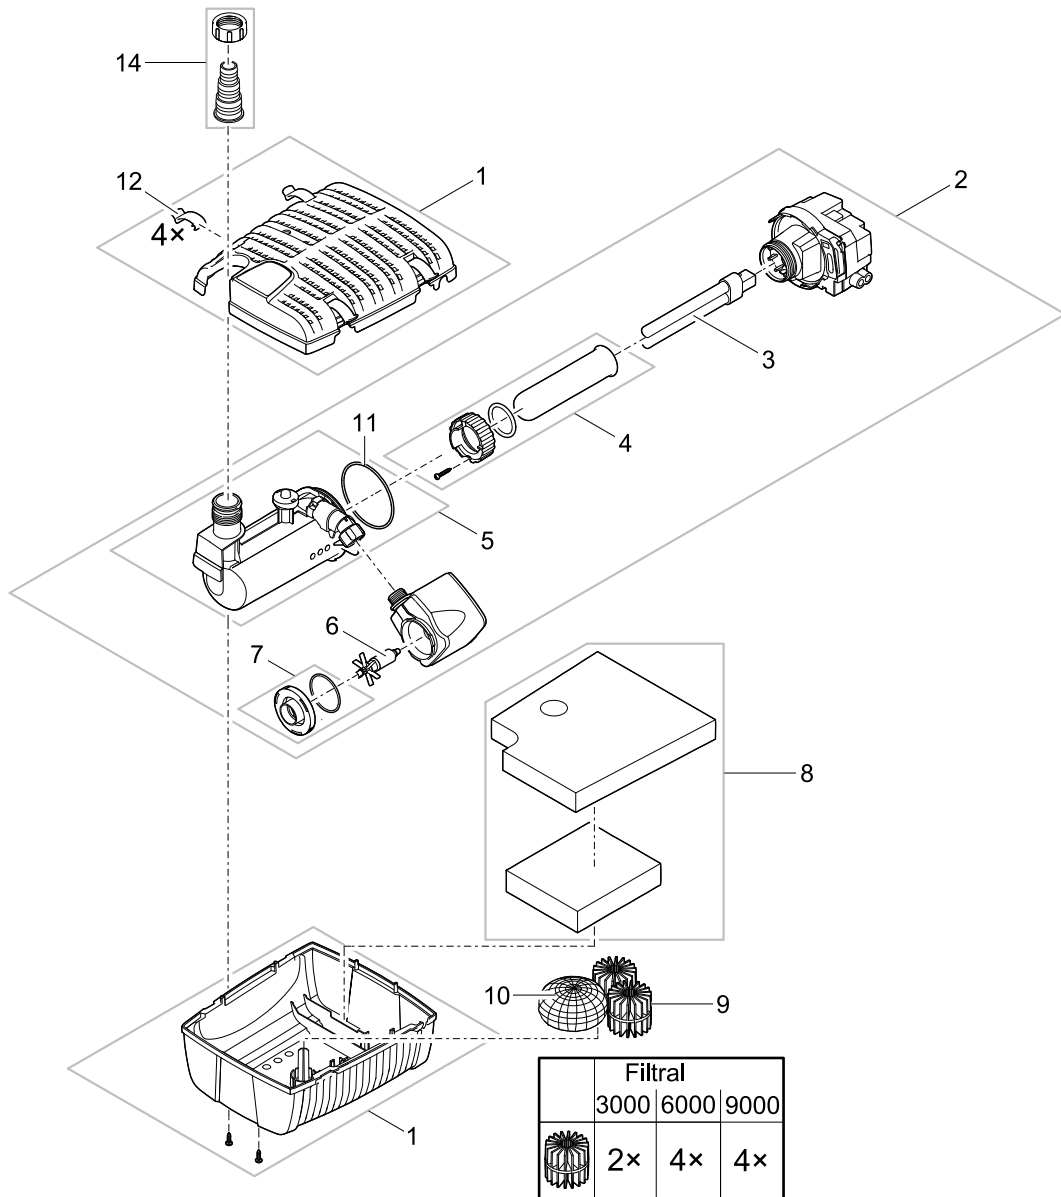

Item no.	Product
70237	GB Filtral UVC 3000
70238	GB Filtral UVC 6000
70239	GB Filtral UVC 9000