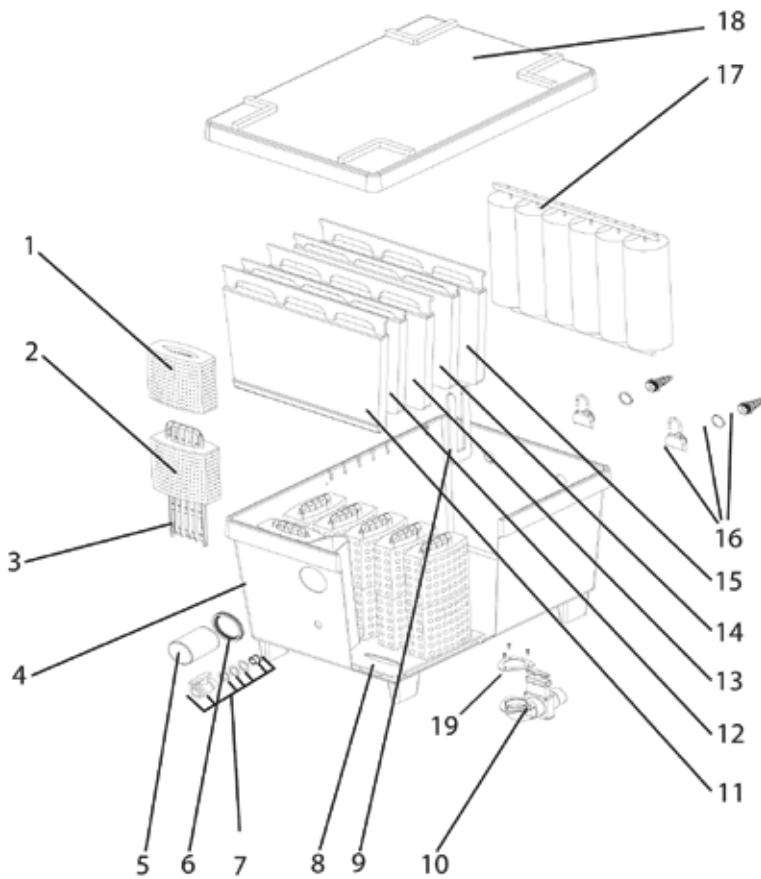

Item no.	Product
55421	BioTec 30

Pos.	Item no. Product	Product	Item no. Spare part	Spare part	Number
1	55421	BioTec 30 [INT]	54031	Replacement foam blue BioTec 5 / 10 / 30	10
2	55421	BioTec 30 [INT]	54030	Replacement foam red BioTec 5 / 10 / 30	4
3	55421	BioTec 30 [INT]	34081	Foam holder BioTec 30	7
4	55421	BioTec 30 [INT]	24305	Filter box BioTec 30	1
5	55421	BioTec 30 [INT]	23852	Drainage pipe DN 100 BioTec 30	1
6	55421	BioTec 30 [INT]	34285	Gasket 100 BioTec 30 / 36	1
7	55421	BioTec 30 [INT]	10297	ASM BioTec-valve, drain 1"	1
8	55421	BioTec 30 [INT]	23863	Intermediate base BioTec 30	1
9	55421	BioTec 30 [INT]	24406	Distance piece BioTec 30	1
10	55421	BioTec 30 [INT]	24972	Drain outlet BioTec 30	1
11	55421	BioTec 30 [INT]	25097	Filter mat with sealing BioTec 30	1
12	55421	BioTec 30 [INT]	24312	Filter mat high BioTec 30 green	1
13	55421	BioTec 30 [INT]	24311	Filter mat low BioTec 30 green	1
14	55421	BioTec 30 [INT]	24315	Filter mat high BioTec 30 black	1
15	55421	BioTec 30 [INT]	24314	Filter mat low BioTec 30 black	1
16	55421	BioTec 30 [INT]	23862	Additional pack inlet set BioTec 30	1
17	55421	BioTec 30 [INT]	23854	Frame with 6 brushes BioTec 30	1
18	55421	BioTec 30 [INT]	73371	Pump chamber XL Individual Cover	1
19	55421	BioTec 30 [INT]	34284	Additional pack bottom drain BioTec 30	1