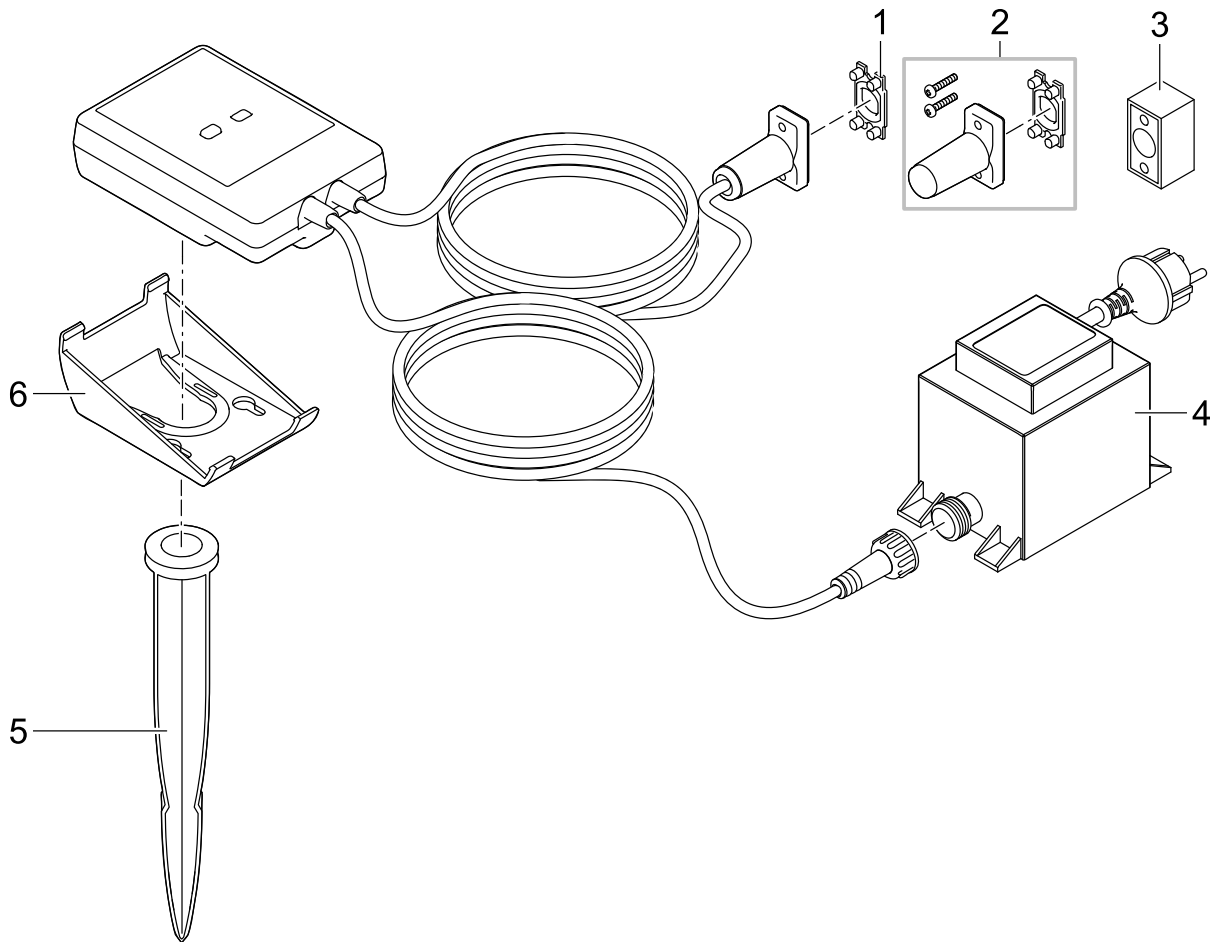

Item no.	Product
55316	Garden Controller Home
55317	Garden Controller Cloud

Pos.	Item no. Product	Product	Item no. Spare part	Spare part	Number
1	55316	Garden Controller Home [INT]	47019	Gasket EGC blue	1
	55317	Garden Controller Cloud [INT]			
2	55316	Garden Controller Home [INT]	49084	ASM end resistant EGC with screws	1
	55317	Garden Controller Cloud [INT]			
3	55316	Garden Controller Home [INT]	21768	ASM distance piece cable connection 2013	1
	55317	Garden Controller Cloud [INT]			
4	55316	Garden Controller Home [INT]	15118	Transformer 6 VA 2m H05RN-F 2 x 0.75 mm²	1
	55317	Garden Controller Cloud [INT]			
5	55316	Garden Controller Home [INT]	20284	Spike	1
	55317	Garden Controller Cloud [INT]			
6	55316	Garden Controller Home [INT]	40465	Holding frame AquaMax Eco Control	1
	55317	Garden Controller Cloud [INT]