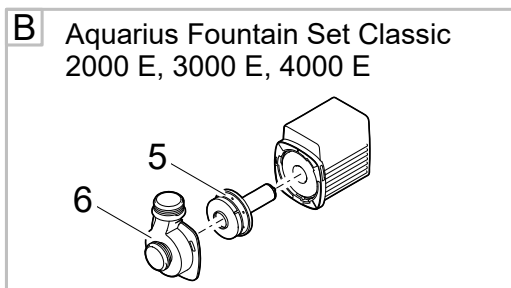

Item no.	Product
43041	Aquarius Fountain Set Classic 750
57399	Aquarius Fountain Set Classic 1000
57400	Aquarius Fountain Set Classic 1500
57401	Aquarius Fountain Set Classic 2500
57402	Aquarius Fountain Set Classic 3500
77371	Aquarius Fountain Set Classic 2000 E
77372	Aquarius Fountain Set Classic 3000 E
77374	Aquarius Fountain Set Classic 4000 E
43042	GB Aquarius Fountain Set Classic 750
57438	GB Aquarius Fountain Set Classic 1000
57439	GB Aquarius Fountain Set Classic 1500
57440	GB Aquarius Fountain Set Classic 2500
57441	GB Aquarius Fountain Set Classic 3500
77375	GB Aquarius Fountain Set Classic 2000 E
77376	GB Aquarius Fountain Set Classic 3000 E
77377	GB Aquarius Fountain Set Classic 4000 E