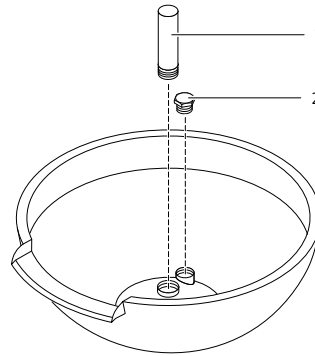

84166 Copper Bowl Round 50