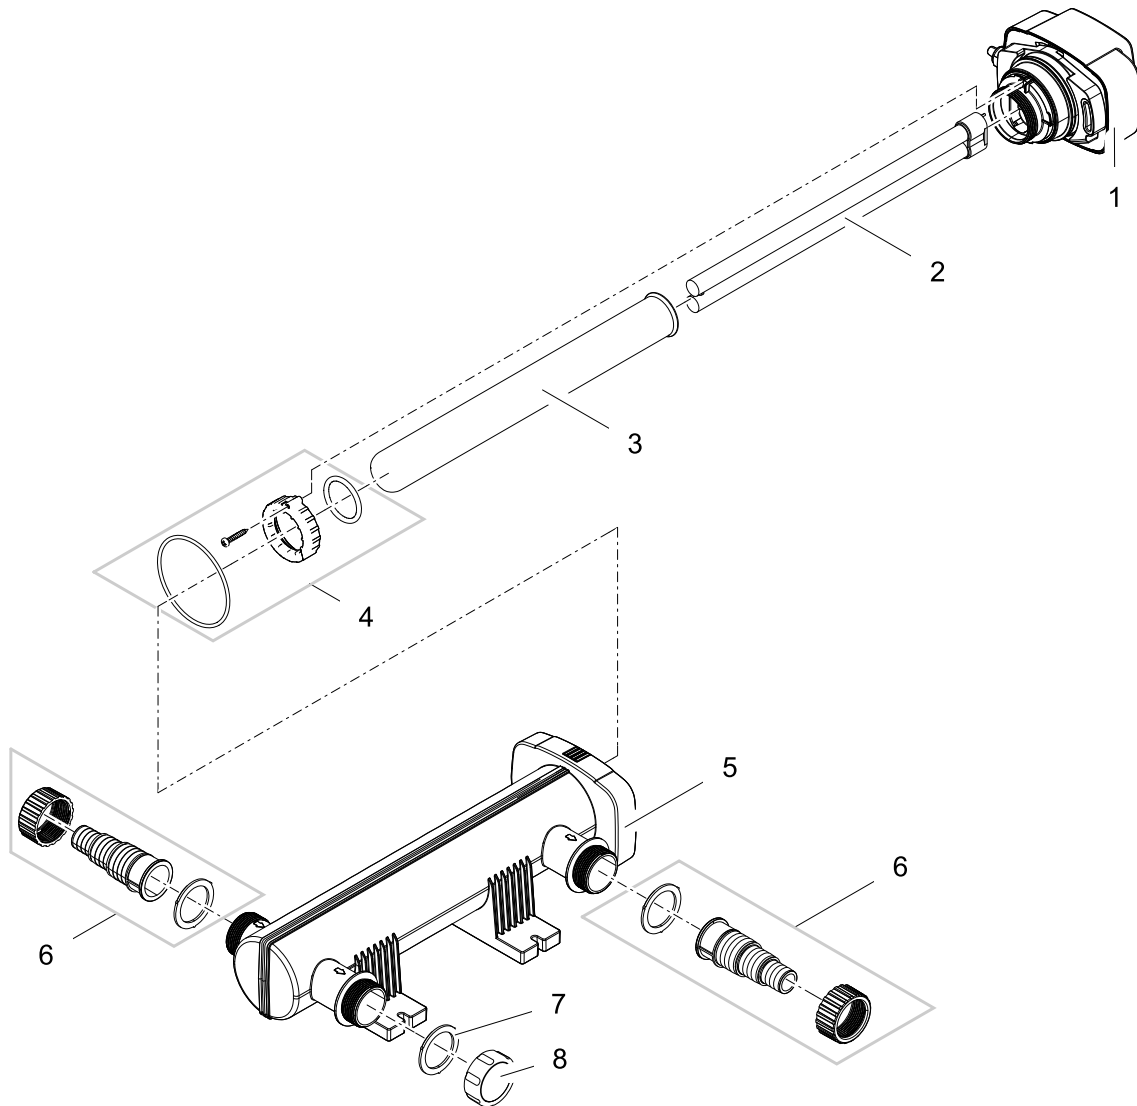

Item no.	Product
56837	Vitronic 18 W
56869	Vitronic 24 W
56885	Vitronic 36 W
57371	Vitronic 18 W
57372	Vitronic 36 W
57373	Vitronic 55 W
50589	GB Vitronic 18 W
50590	GB Vitronic 36 W
50591	GB Vitronic 55 W