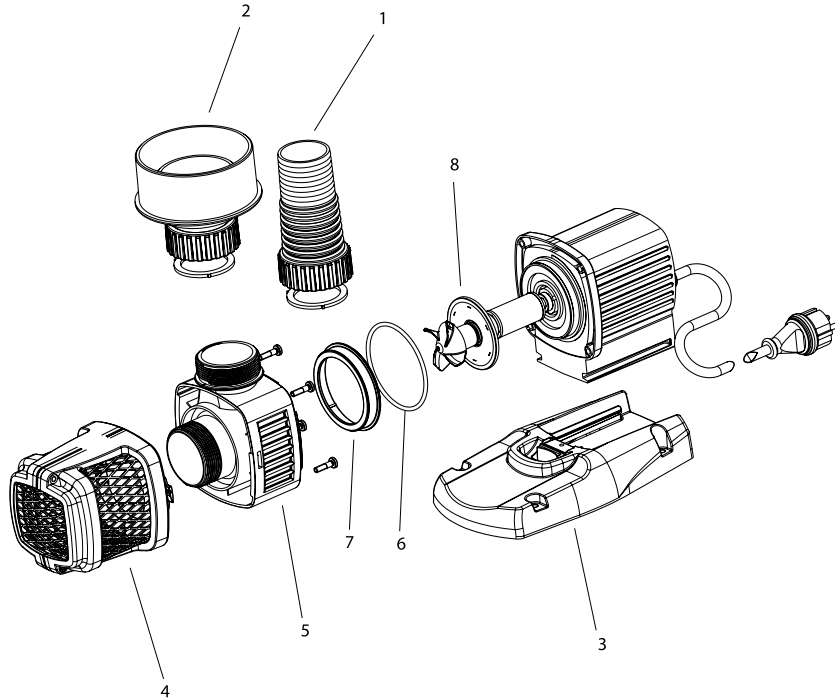

Item no.	Product
57091	AquaMax Eco Gravity 10000
57092	AquaMax Eco Gravity 15000
57093	AquaMax Eco Gravity 20000

Pos.	Item no. Product	Product	Item no. Spare part	Spare part	Number
1	57091	AquaMax Eco Gravity 10000 [INT]	35577	Hosetail set AquaMax Eco 2" / DA 63	1
	57092	AquaMax Eco Gravity 15000 [INT]			
	57093	AquaMax Eco Gravity 20000 [INT]			
2	57091	AquaMax Eco Gravity 10000 [INT]	35578	Pipe connector AquaMax Eco DA 75/DA 110	1
	57092	AquaMax Eco Gravity 15000 [INT]			
	57093	AquaMax Eco Gravity 20000 [INT]			
3	57091	AquaMax Eco Gravity 10000 [INT]	28127	Pump base AquaMax Gravity Eco	1
	57092	AquaMax Eco Gravity 15000 [INT]			
	57093	AquaMax Eco Gravity 20000 [INT]			
4	57091	AquaMax Eco Gravity 10000 [INT]	35509	ASM contact protection	1
	57092	AquaMax Eco Gravity 15000 [INT]			
	57093	AquaMax Eco Gravity 20000 [INT]			
5	57091	AquaMax Eco Gravity 10000 [INT]	35580	Spare pump housing AquaMax Gravity Eco	1
	57092	AquaMax Eco Gravity 15000 [INT]			
	57093	AquaMax Eco Gravity 20000 [INT]			
6	57091	AquaMax Eco Gravity 10000 [INT]	28539	O-Ring NBR 78 x 4.3 SH70	1
	57092	AquaMax Eco Gravity 15000 [INT]			
	57093	AquaMax Eco Gravity 20000 [INT]			
7	57091	AquaMax Eco Gravity 10000 [INT]	28125	Holder ring Max Eco	1
	57092	AquaMax Eco Gravity 15000 [INT]			
	57093	AquaMax Eco Gravity 20000 [INT]			
8	57091	AquaMax Eco Gravity 10000 [INT]	17958	Spare rotor cpl AquaMax Eco Gravity10000	1
	57092	AquaMax Eco Gravity 15000 [INT]	17959	Spare rotor cpl AquaMax Eco Gravity15000	1
	57093	AquaMax Eco Gravity 20000 [INT]	17960	Spare rotor cpl AquaMax Eco Gravity20000	1