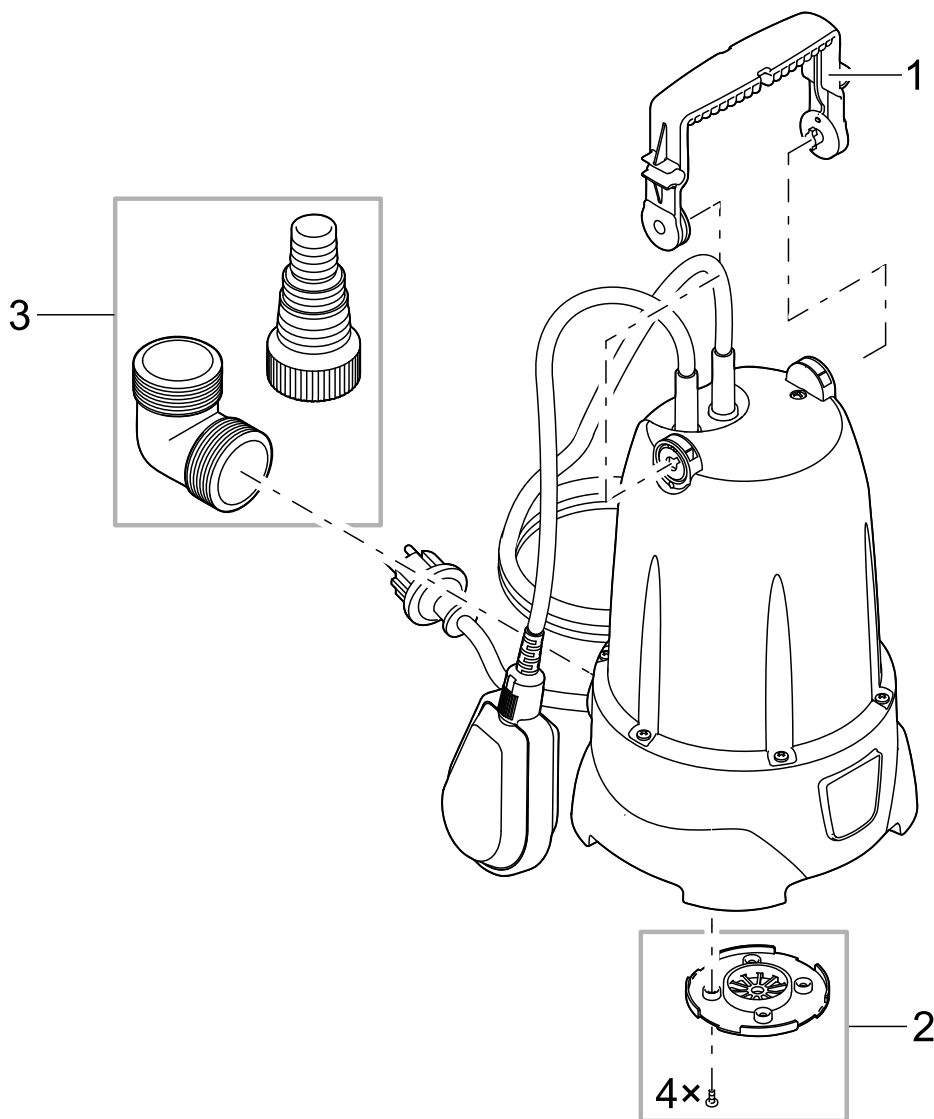

Item no.	Product
47746	ProMax ClearDrain 6000

Pos.	Item no. Product	Product	Item no. Spare part	Spare part	Number
1	47746	ProMax ClearDrain 6000 [INT]	48345	Spare part handle Drain 6000	1
2	47746	ProMax ClearDrain 6000 [INT]	44586	Filter plate ClearDrain	1
3	47746	ProMax ClearDrain 6000 [INT]	48344	Adapter set Drain 1 1/4" elbow	1