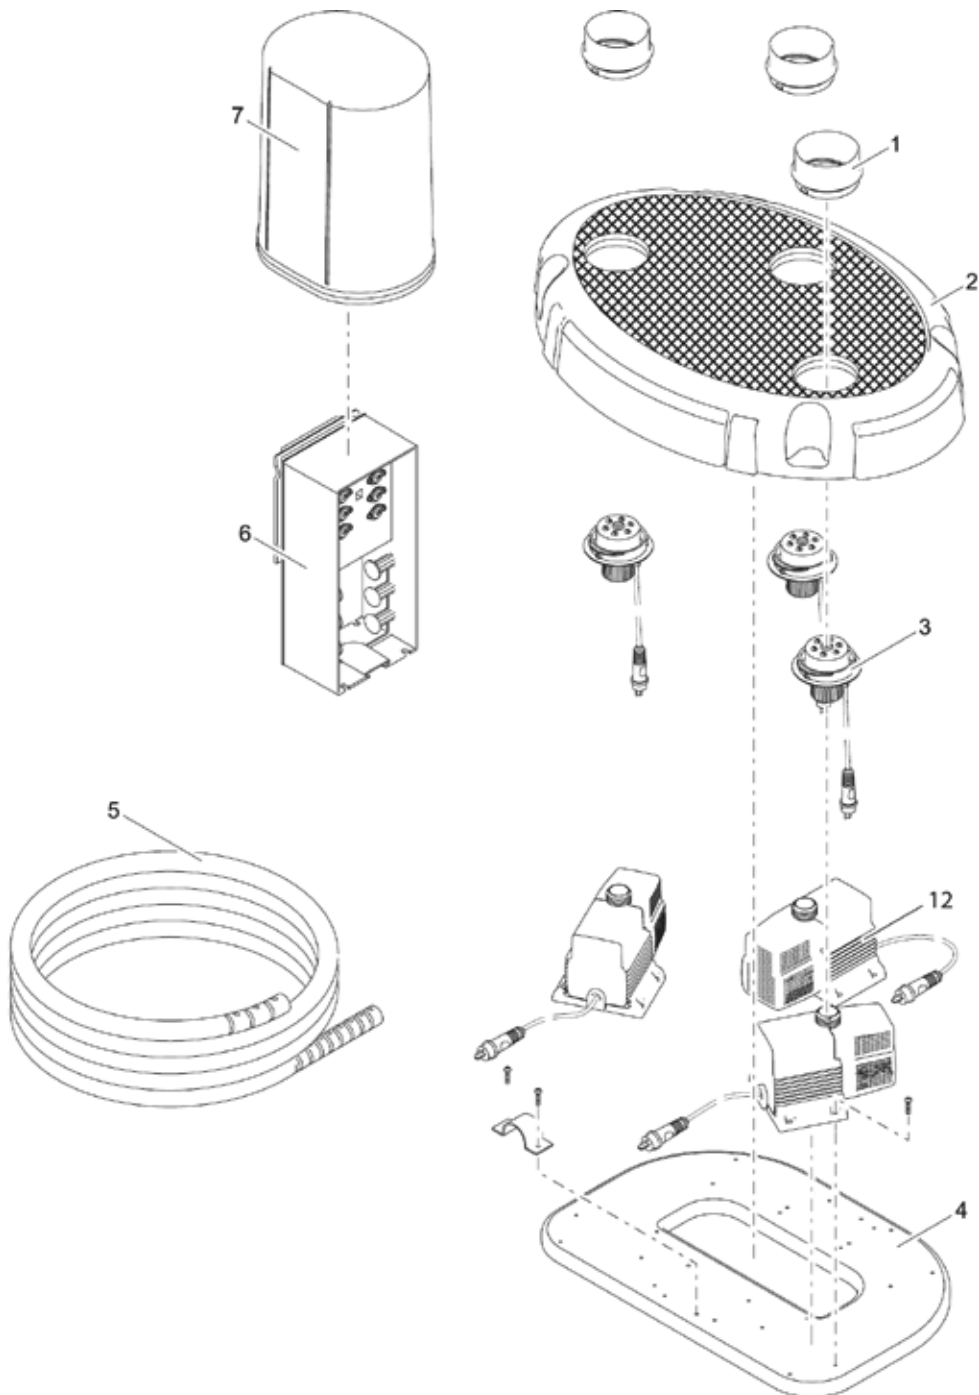

Item no. Product

50240 Water Trio