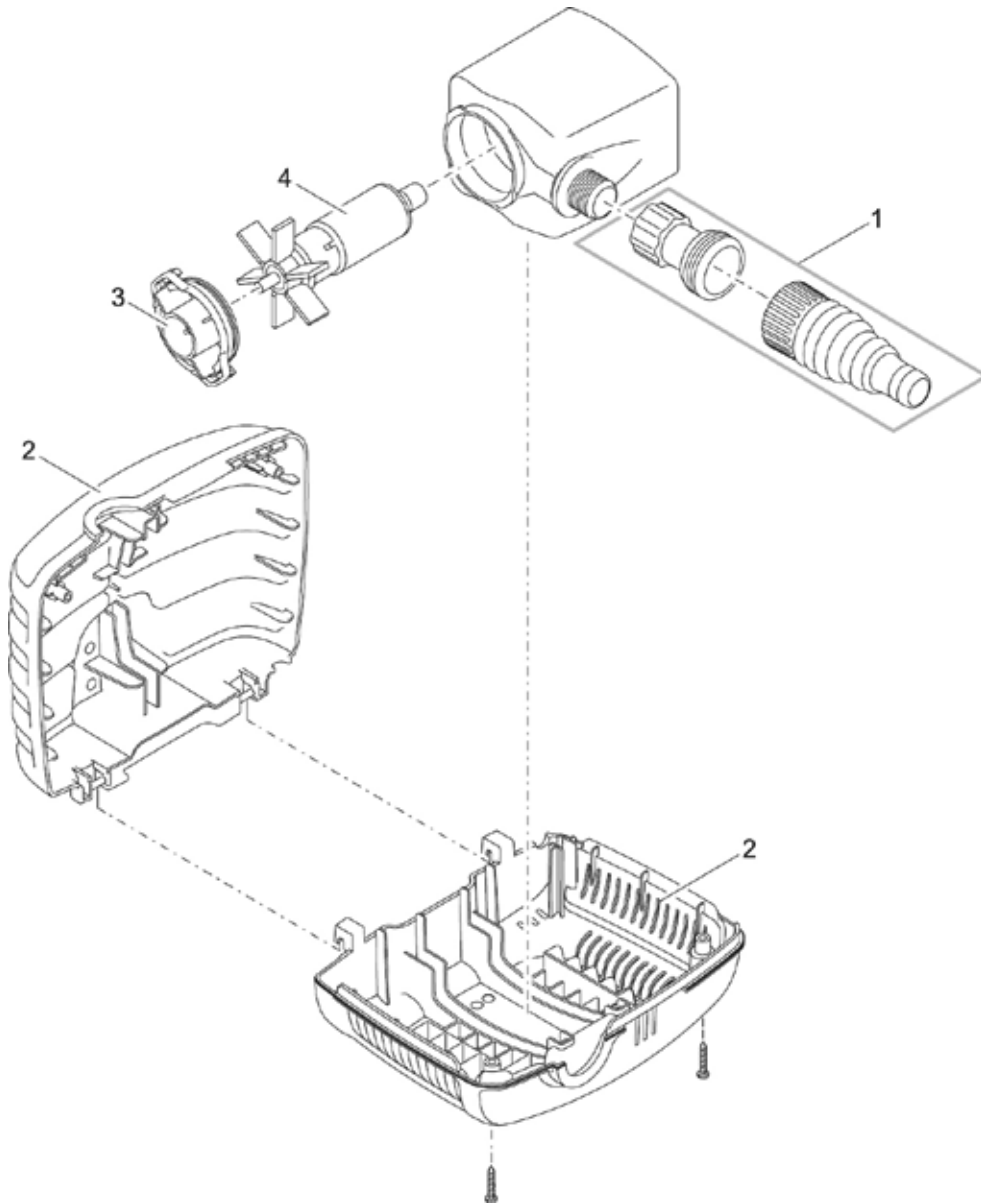

Item no.	Product
51086	AquaMax Eco Classic 2500
51088	GB AquaMax Eco Classic 2500

Pos.	Item no. Product	Product	Item no. Spare part	Spare part	Number
1	51086	AquaMax Eco Classic 2500 [INT]	21903	Connection kit AquaMax Eco Classic 2500	1
	51088	AquaMax Eco Classic 2500 [GB]			
2	51086	AquaMax Eco Classic 2500 [INT]	21901	Filter housing AquaMax Eco Classic 2500	1
	51088	AquaMax Eco Classic 2500 [GB]			
3	51086	AquaMax Eco Classic 2500 [INT]	21908	Pump housing AquaMax Eco Classic 2500	1
	51088	AquaMax Eco Classic 2500 [GB]			
4	51086	AquaMax Eco Classic 2500 [INT]	18013	Spare rotor cpl. ASE 2500 magnetized	1
	51088	AquaMax Eco Classic 2500 [GB]