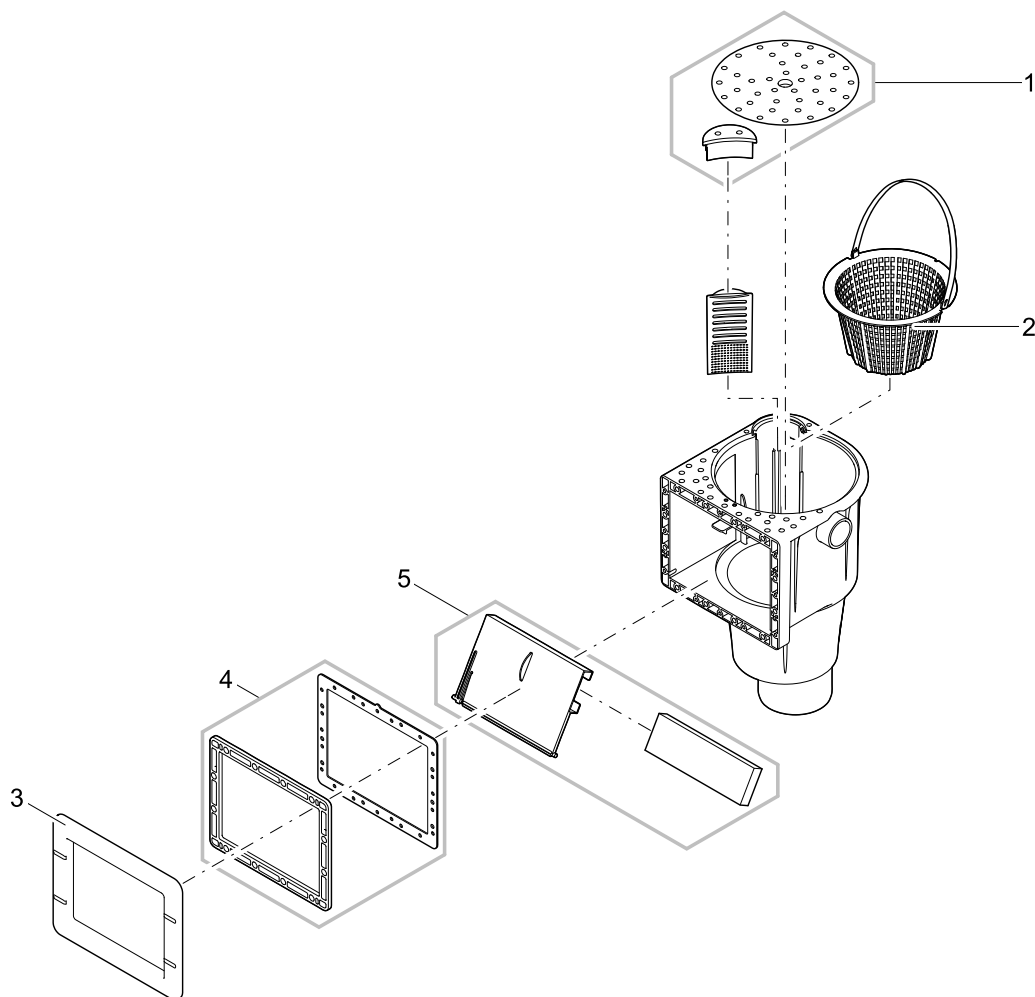

Item no.	Product
70895	ProfiSkim Wall 100

Pos.	Item no. Product	Product	Item no. Spare part	Spare part	Number
1	70895	ProfiSkim Wall 100 [INT]	72922	Spare part lid set ProfiSkim Wall	1
2	70895	ProfiSkim Wall 100 [INT]	72920	Spare filter set basket ProfiSkim Wall	1
3	70895	ProfiSkim Wall 100 [INT]	72919	Spare part cover set ProfiSkim Wall	1
4	70895	ProfiSkim Wall 100 [INT]	72923	Spare part cover holder Set ProfiSkim	1
5	70895	ProfiSkim Wall 100 [INT]	72921	Spare part flap set ProfiSkim Wall	1
6	70895	ProfiSkim Wall 100 [INT]	77568	Spare part screw set ProfiSkim Wall 100	1