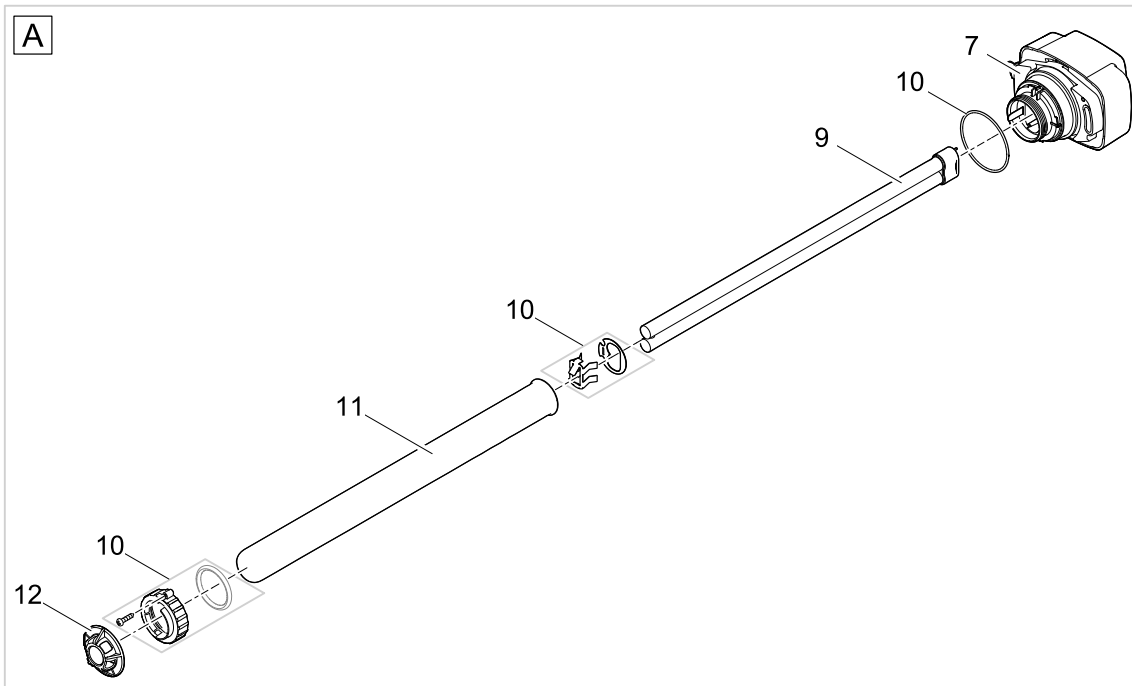

Pos.	Item no. Product	Product	Item no. Spare part	Spare part	Number
1	73374	Bitron Premium 60 W [INT]	76166	Add. pack Bitron Premium	1
2	73374	Bitron Premium 60 W [INT]	77288	Spare rubber feet set Bitron Premium	1
3	73374	Bitron Premium 60 W [INT]	73752	Rubber connection 2" to DN110 eccentric	1
6	73374	Bitron Premium 60 W [INT]	76733	Spare water housing Bitron Prem 60 W	1
7	73374	Bitron Premium 60 W [INT]	86958	Spare lamp head Bitron Premium 60 W	1
9	73374	Bitron Premium 60 W [INT]	57077	Replacement bulb UVC Eco 60 W	1
10	73374	Bitron Premium 60 W [INT]	16031	Spare part clamp bolt set FiltoClear12-30	1
11	73374	Bitron Premium 60 W [INT]	13331	Quartz glass D44 x 518 with rim	1
12	73374	Bitron Premium 60 W [INT]	17889	Transport protection Bitron	1