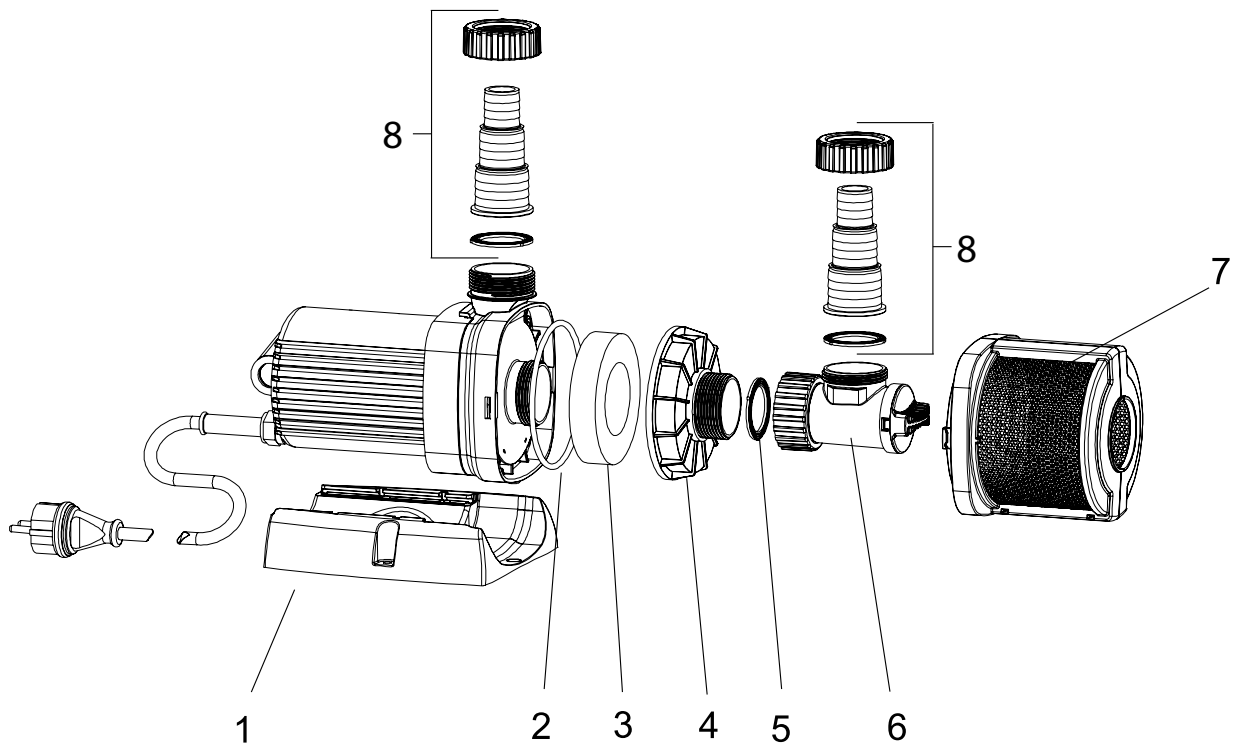

Item no.	Product
56614	Aquarius Universal Premium 4000
56617	Aquarius Universal Premium 5000
56637	Aquarius Universal Premium 6000
56876	Aquarius Universal Premium 9000
56879	Aquarius Universal Premium 12000
56619	GB Aquarius Universal Premium 5000