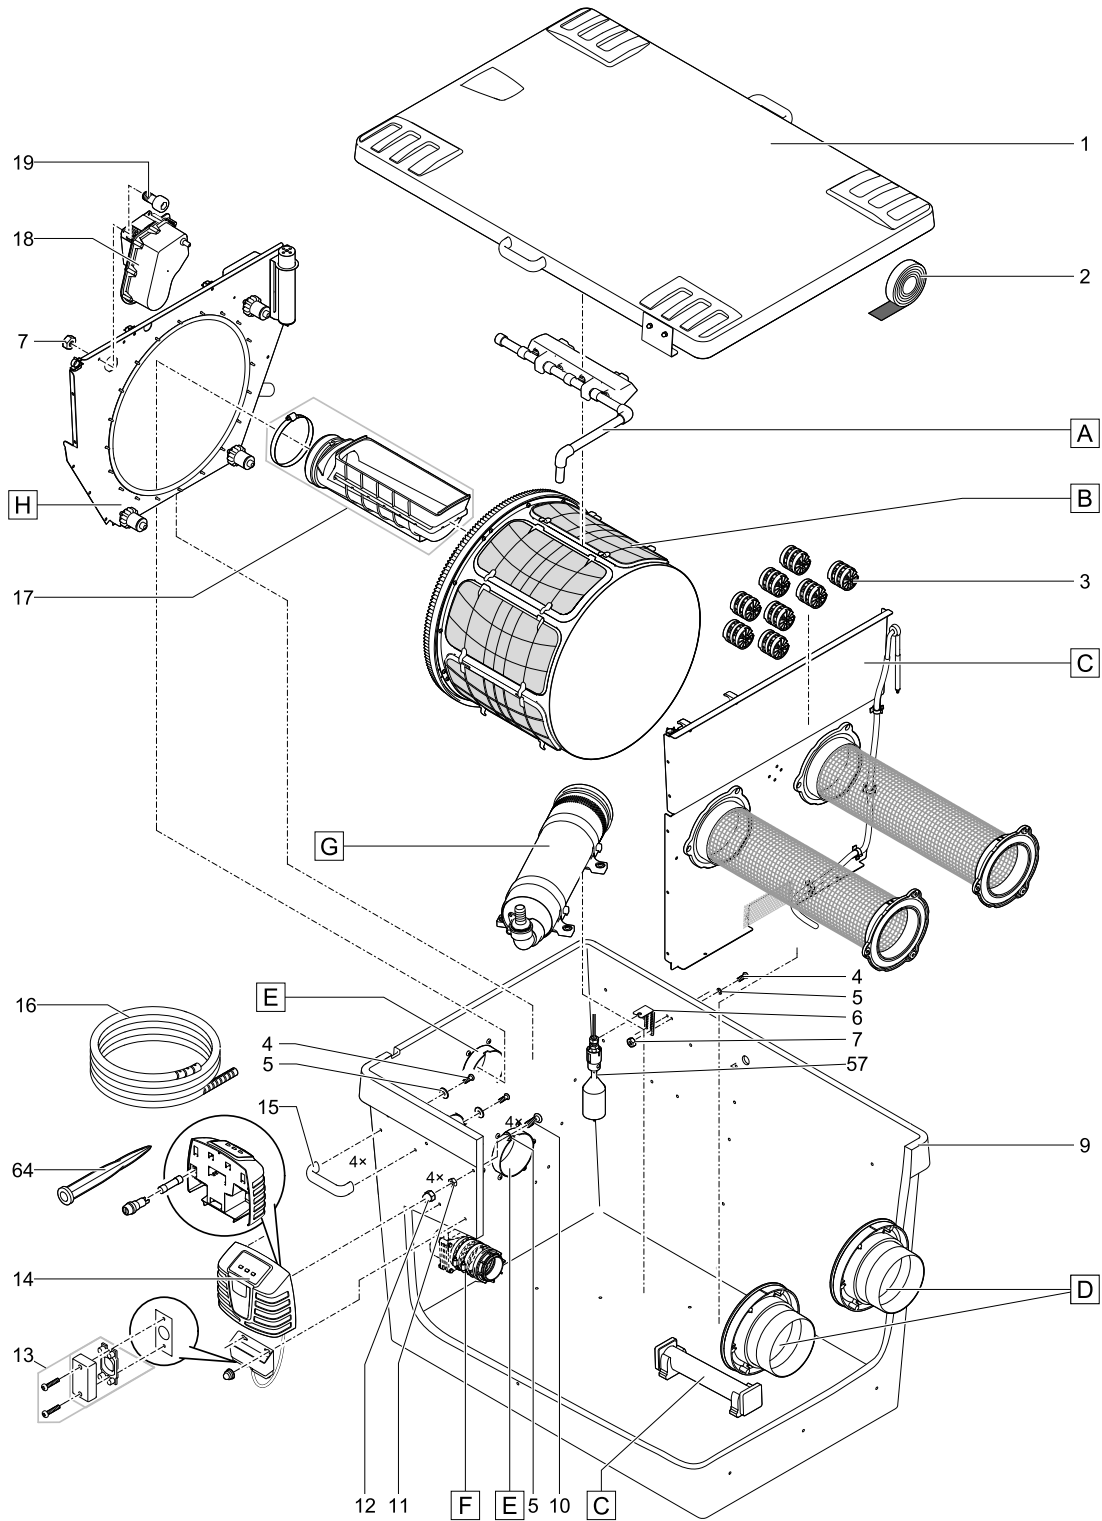

Item no.	Product
49981	ProfiClear Premium Compact-L gravity OC
49982	GB ProfiClear Premium Compact-L gravity OC