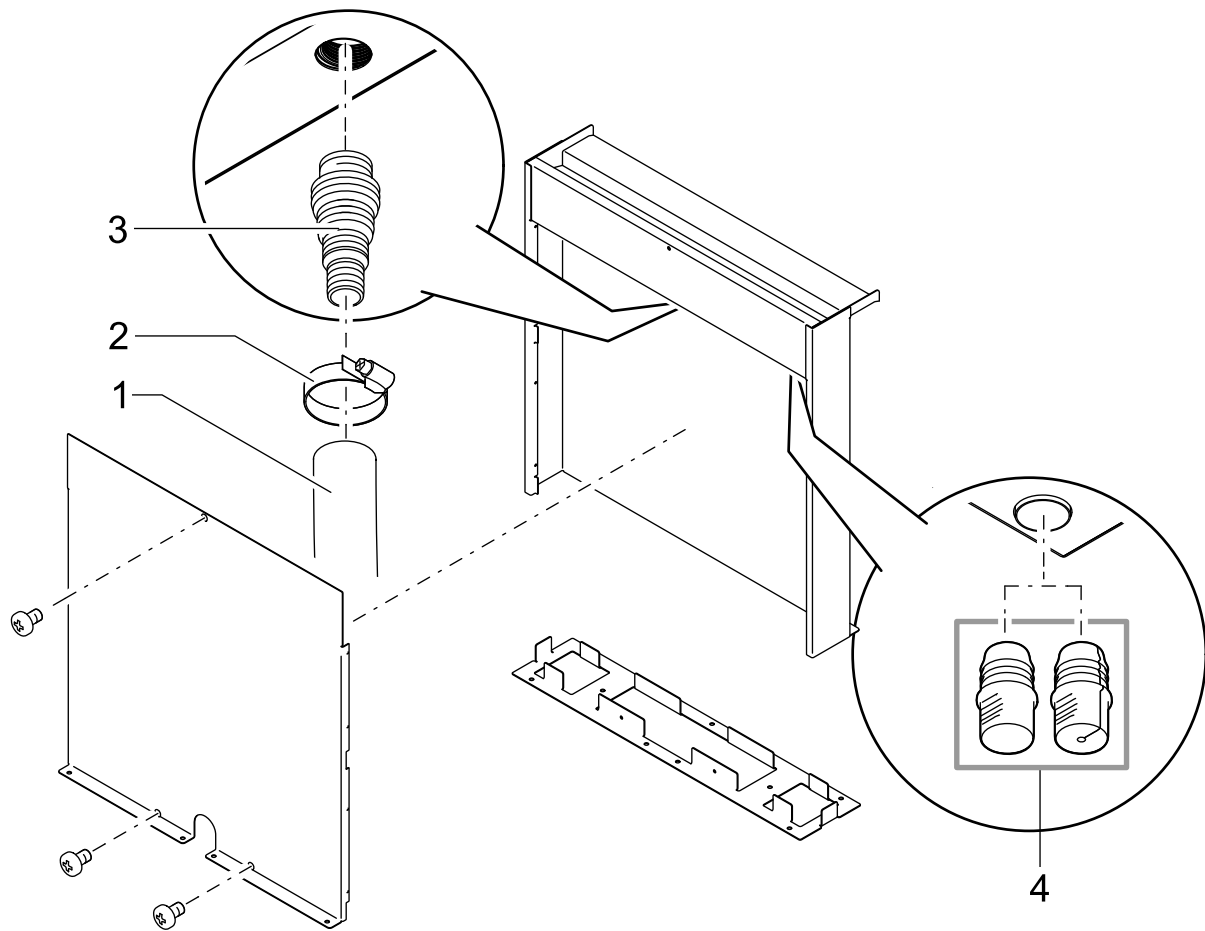

Pos.	Item no. Product	Product	Item no. Spare part	Spare part	Number
1	70774	Waterfall Kit 30 [INT]	10719	Hose cut 1" x 5m	1
	70775	Waterfall Kit 60 [INT]			
2	70774	Waterfall Kit 30 [INT]	11818	Hose clamp 20 - 32 mm	1
	70775	Waterfall Kit 60 [INT]			
3	70774	Waterfall Kit 30 [INT]	15737	Spare part set Waterfall	1
	70775	Waterfall Kit 60 [INT]			
4	70774	Waterfall Kit 30 [INT]	73038	Sealing plug Waterf. Kit compl. spare	1
	70775	Waterfall Kit 60 [INT]