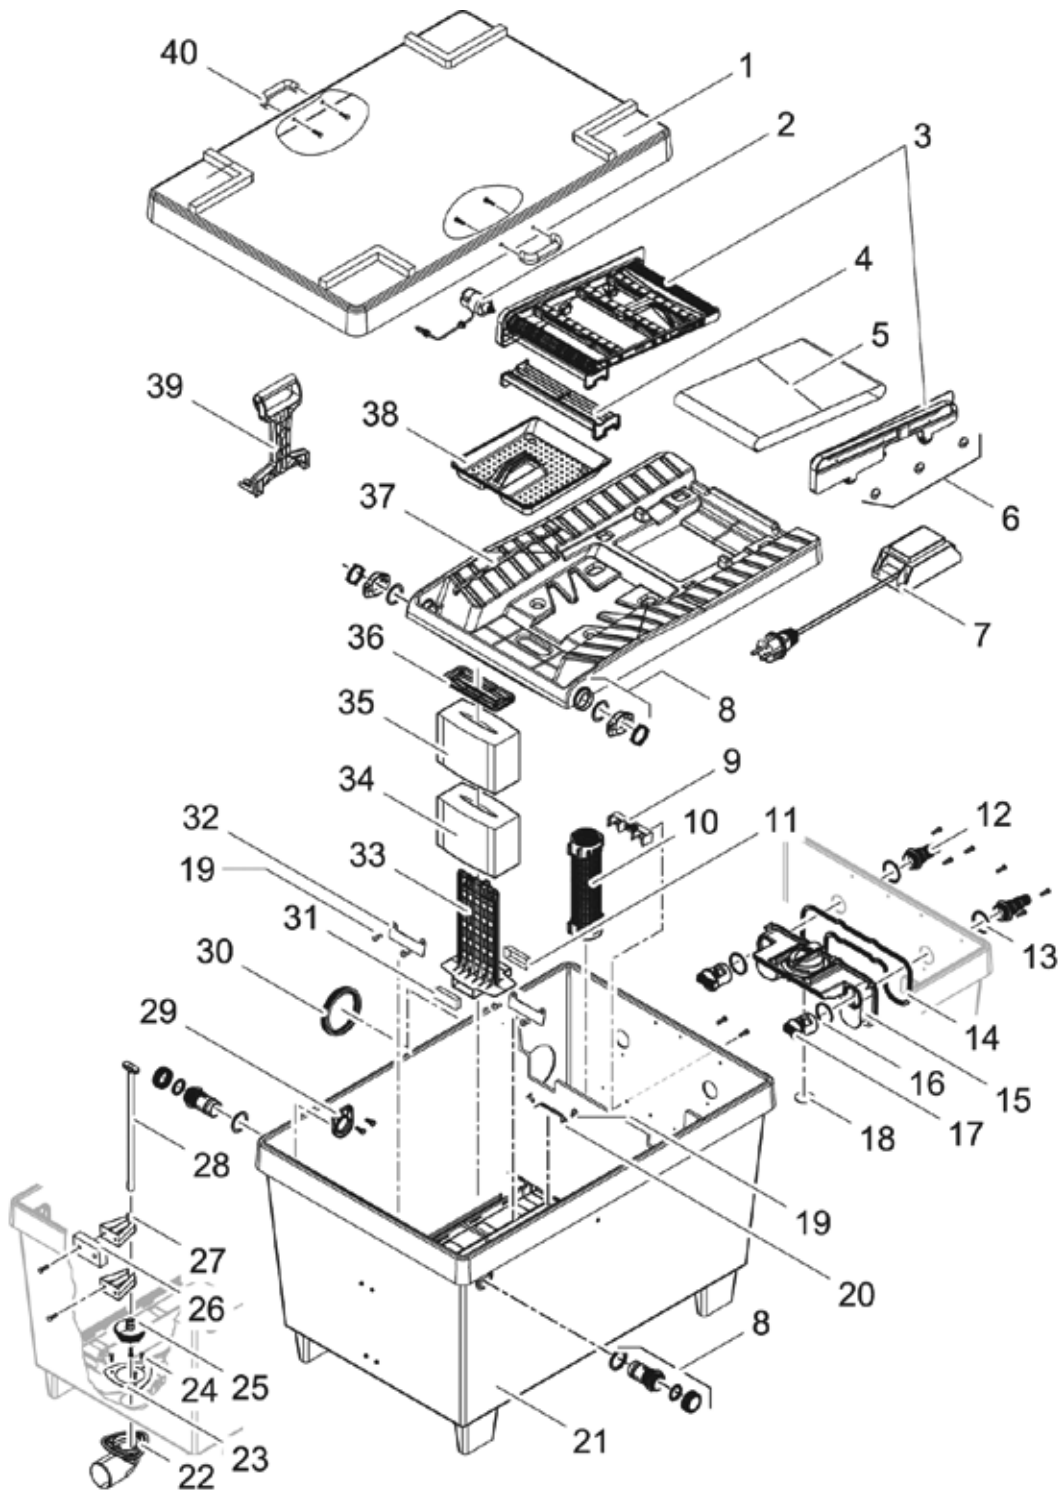

Item no.	Product
57129	BioTec ScreenMatic 36