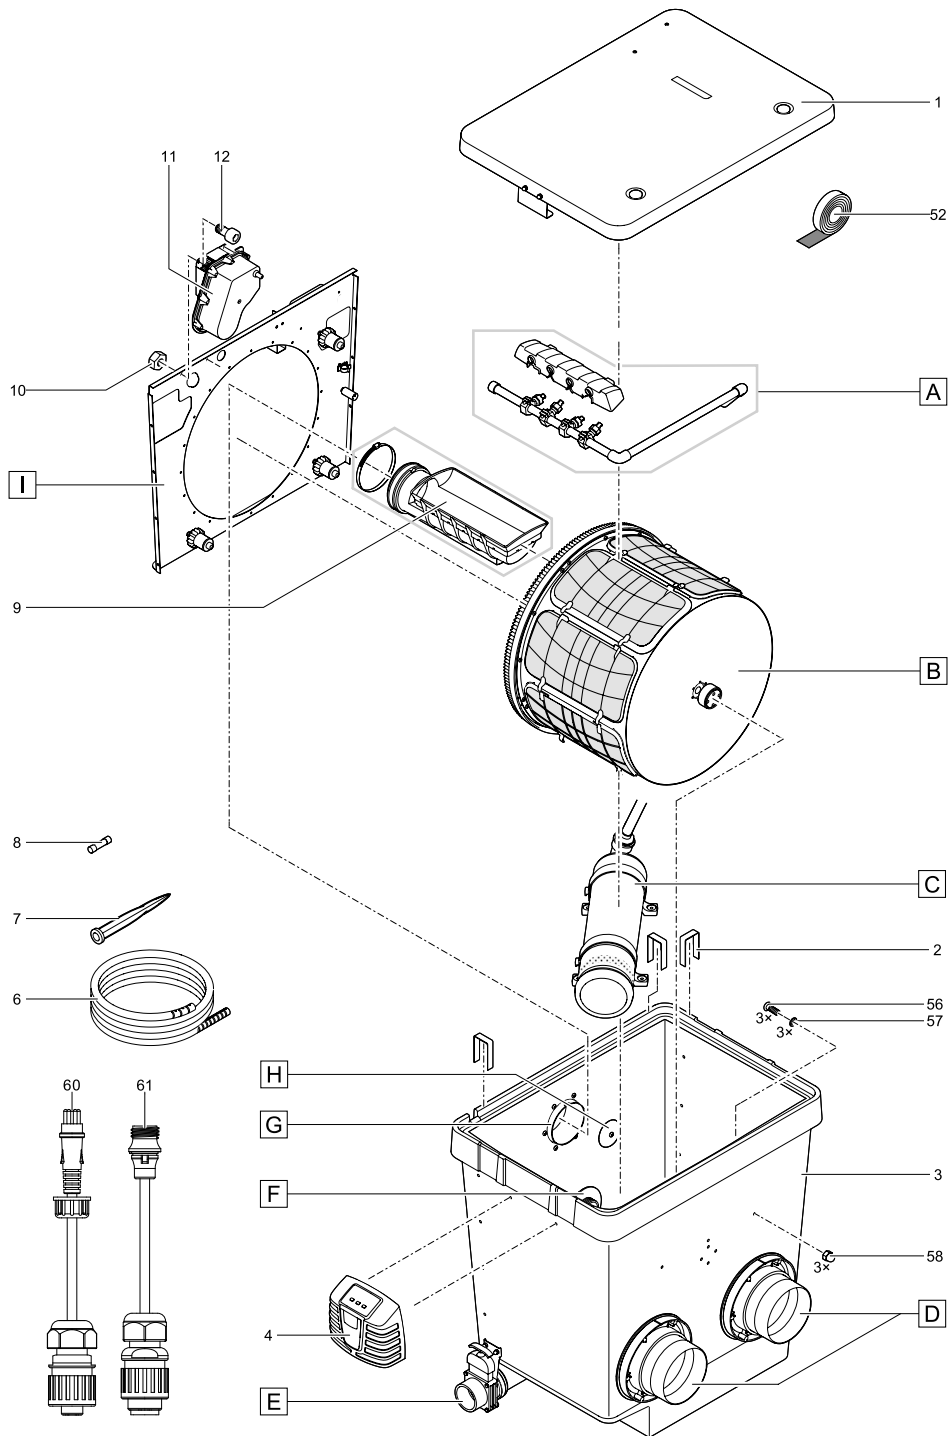

Item no.	Product
50773	ProfiClear Premium drum filter pump-fed
50774	GB ProfiClear Premium drum filter pump-fed