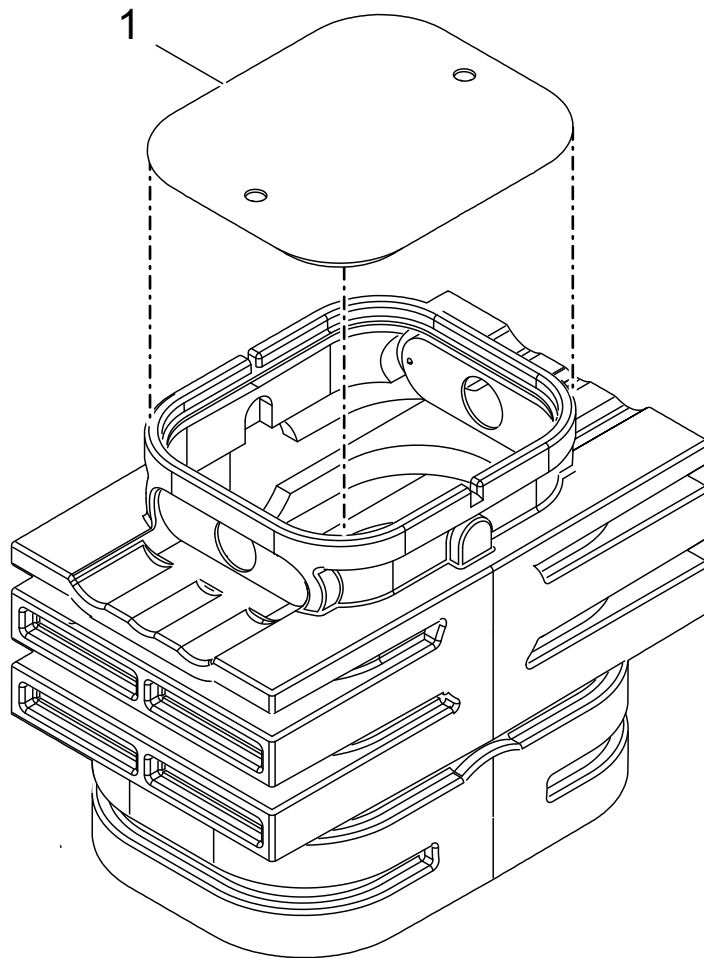

Item no.	Product
87096	Pump Vault 20000
89042	Pump Vault 60000
89043	Extension Pump Vault

Pos.	Item no. Product	Product	Item no. Spare part	Spare part	Number
	87096	Pump Vault 20000 [INT]			
10	89042	Pump Vault 60000 [INT]	89573	ENCLOSURE PVLID	1
	89043	Extension Pump Vault [INT]