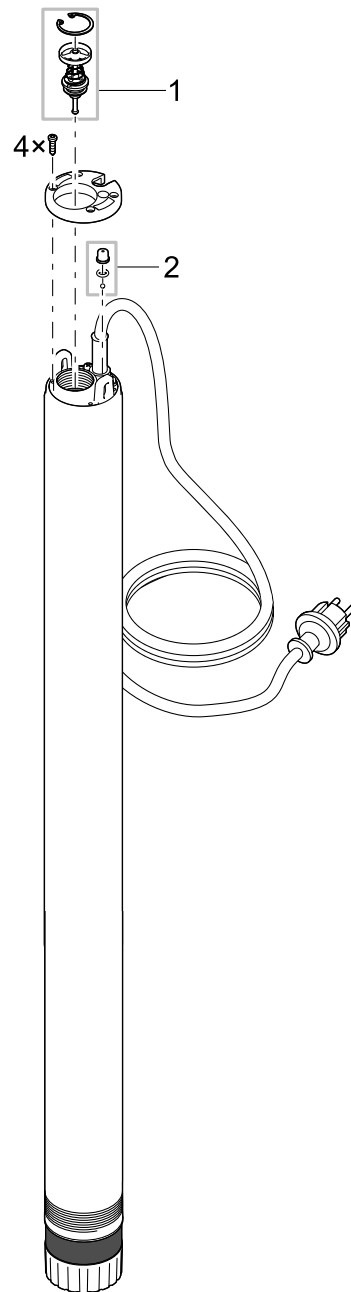

Item no.	Product
73362	ProMax Pressure Well Automatic 3000/15

Pos.	Item no. Product	Product	Item no. Spare part	Spare part	Number
1	73362	ProMax Pressure Well Automatic 3000/15 [INT]	77558	ASM check valve Pressure 3000A	1
2	73362	ProMax Pressure Well Automatic 3000/15 [INT]	49027	ASM aeration check valve Pressure 6000	1