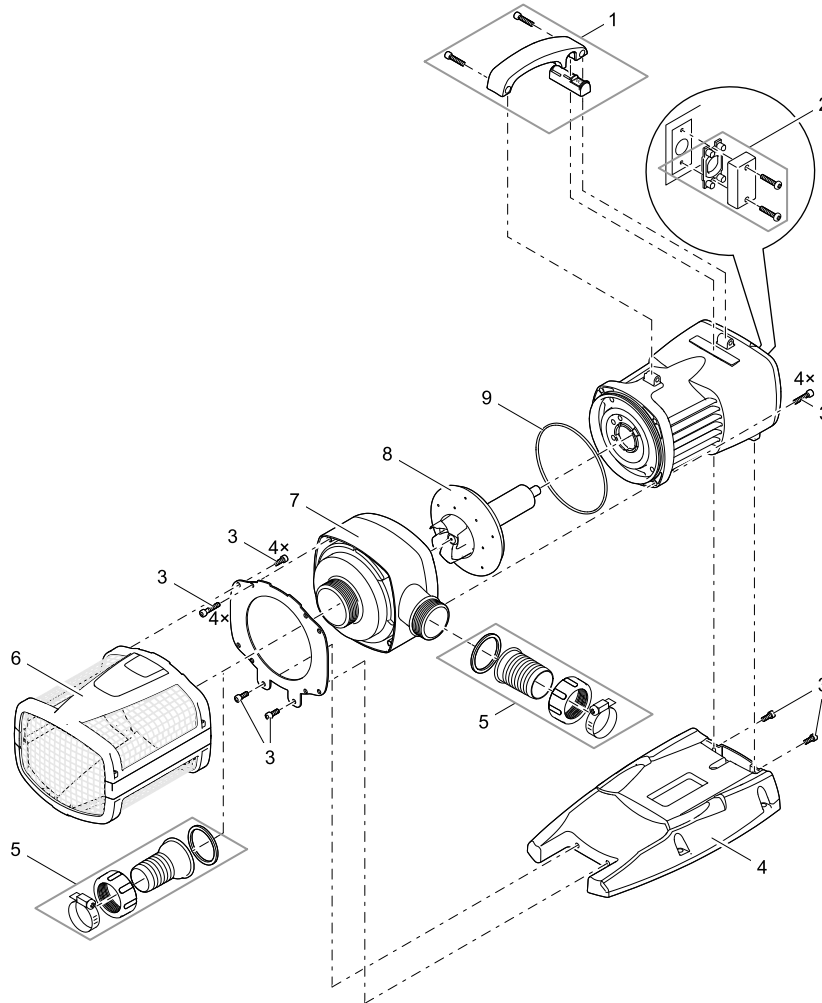

Item no.	Product
54614	AquaMax Eco Expert 36000
54615	AquaMax Eco Expert 44000

Pos.	Item no. Product	Product	Item no. Spare part	Spare part	Number			
1	54614	AquaMax Eco Expert 36000 [INT]	40510	Spare handle with switch set	1			
	54615	AquaMax Eco Expert 44000 [INT]						
2	54614	AquaMax Eco Expert 36000 [INT]	40509	ASM gland seal with gasket set	1			
	54615	AquaMax Eco Expert 44000 [INT]						
3	54614	AquaMax Eco Expert 36000 [INT]	40511	Spare screws set	1			
	54615	AquaMax Eco Expert 44000 [INT]						
4	54614	AquaMax Eco Expert 36000 [INT]	49998	Base EC2 Maxi XL	1			
	54615	AquaMax Eco Expert 44000 [INT]						
5	54614	AquaMax Eco Expert 36000 [INT]	35359	Connection kit Aquamax Expert	1			
	54615	AquaMax Eco Expert 44000 [INT]						
6	54614	AquaMax Eco Expert 36000 [INT]	49997	ASM filter housing AquaMax Expert 44000	1			
	54615	AquaMax Eco Expert 44000 [INT]						
7	54614	AquaMax Eco Expert 36000 [INT]	49996	ASM pump housing Aquarius/AquaMax 36000	1			
	54615	AquaMax Eco Expert 44000 [INT]				50190	ASM pump housing Aquarius/AquaMax 44000	1
8	54614	AquaMax Eco Expert 36000 [INT]	36087	Spare rotor AquaMax Eco Expert 36/44000	1			
	54615	AquaMax Eco Expert 44000 [INT]						
9	54614	AquaMax Eco Expert 36000 [INT]	32972	O-Ring NBR 127 x 4.0 SH70	1			
	54615	AquaMax Eco Expert 44000 [INT]