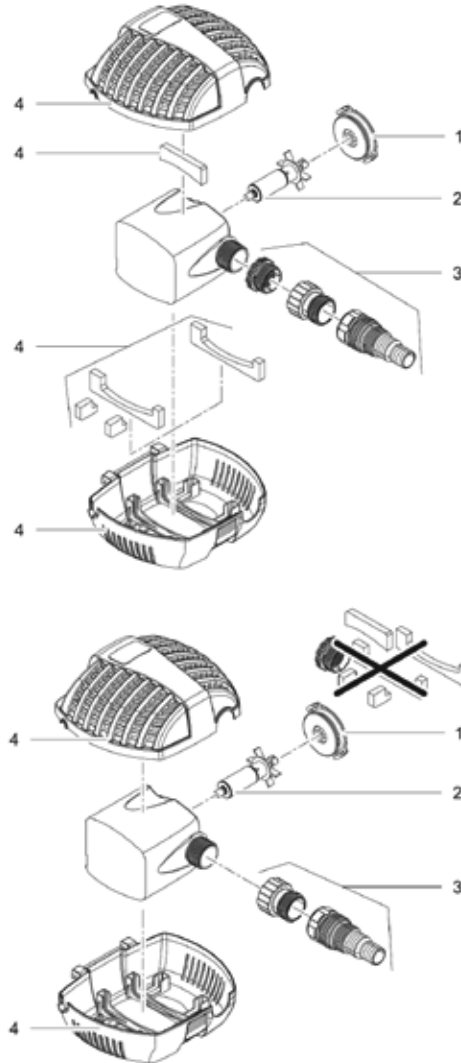

Item no.	Product
13742	Spare pump FP 3500
13745	Spare pump FP 2500
15329	Spare pump FP 1500

Pos.	Item no. Product	Product	Item no. Spare part	Spare part	Number
1	13742	Spare pump FP 3500 [INT]	35771	ASM pump housing ASE 3500	1
	13745	Spare pump FP 2500 [INT]	35770	ASM pump housing ASE 2500	1
	15329	Spare pump FP 1500 [INT]	35769	ASM pump housing ASE 1500	1
2	13742	Spare pump FP 3500 [INT]	14364	Spare rotor pump 3500 ASE x-ring	1
	13745	Spare pump FP 2500 [INT]	18013	Spare rotor cpl. ASE 2500 magnetized	1
	15329	Spare pump FP 1500 [INT]	18012	Spare rotor cpl. ASE 1500 magnetized	1
3	13742	Spare pump FP 3500 [INT]	13743	Spare part set conn. parts FP2500-3500	1
	13745	Spare pump FP 2500 [INT]			
4	15329	Spare pump FP 1500 [INT]	13744	Spare part set filterhousing FP1500-3500	1
	13742	Spare pump FP 3500 [INT]			
	13745	Spare pump FP 2500 [INT]			
	15329	Spare pump FP 1500 [INT]