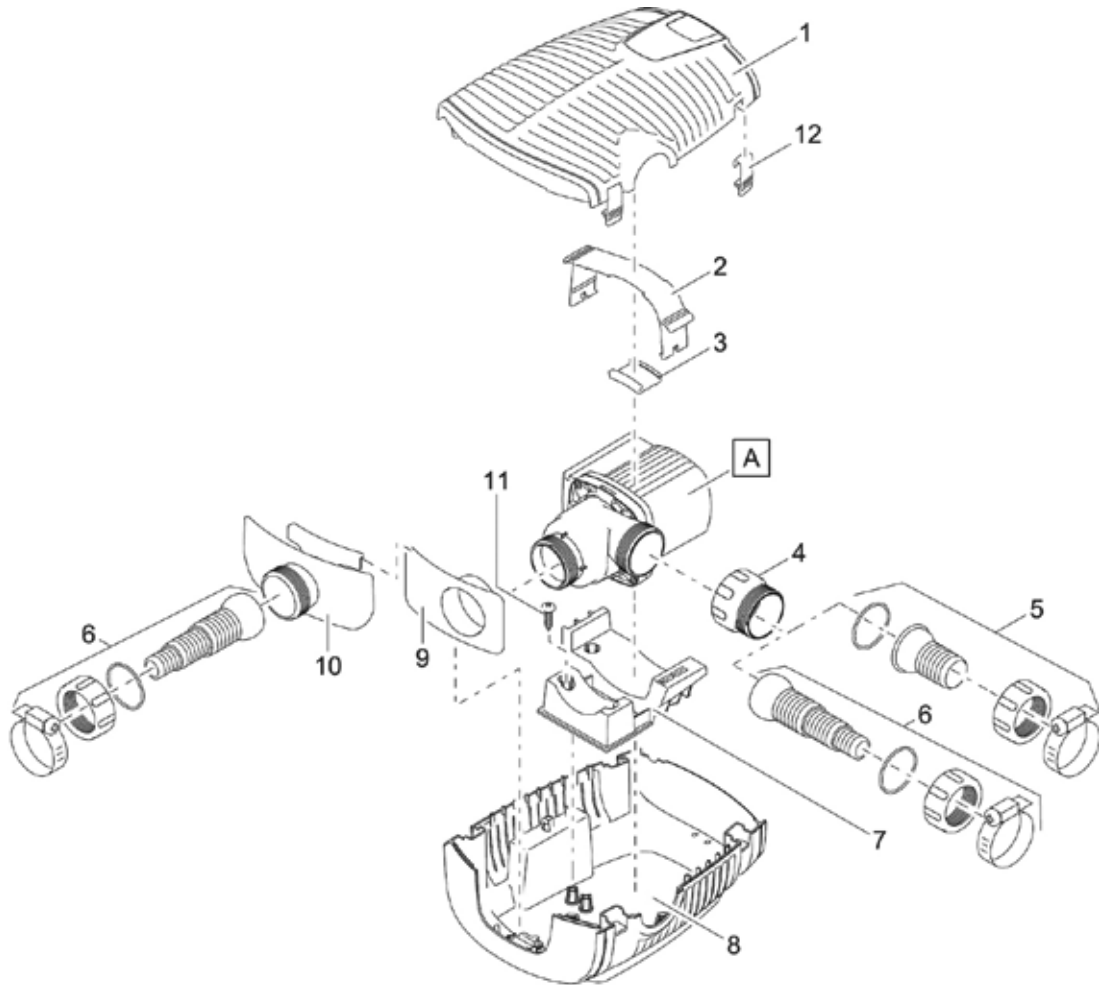

Item no.	Product
50734	AquaMax Eco Premium 4000
50736	AquaMax Eco Premium 6000
50740	AquaMax Eco Premium 8000
51078	AquaMax Eco Premium 10000
50735	GB AquaMax Eco Premium 4000
50739	GB AquaMax Eco Premium 6000
50741	GB AquaMax Eco Premium 8000
51085	GB AquaMax Eco Premium 10000