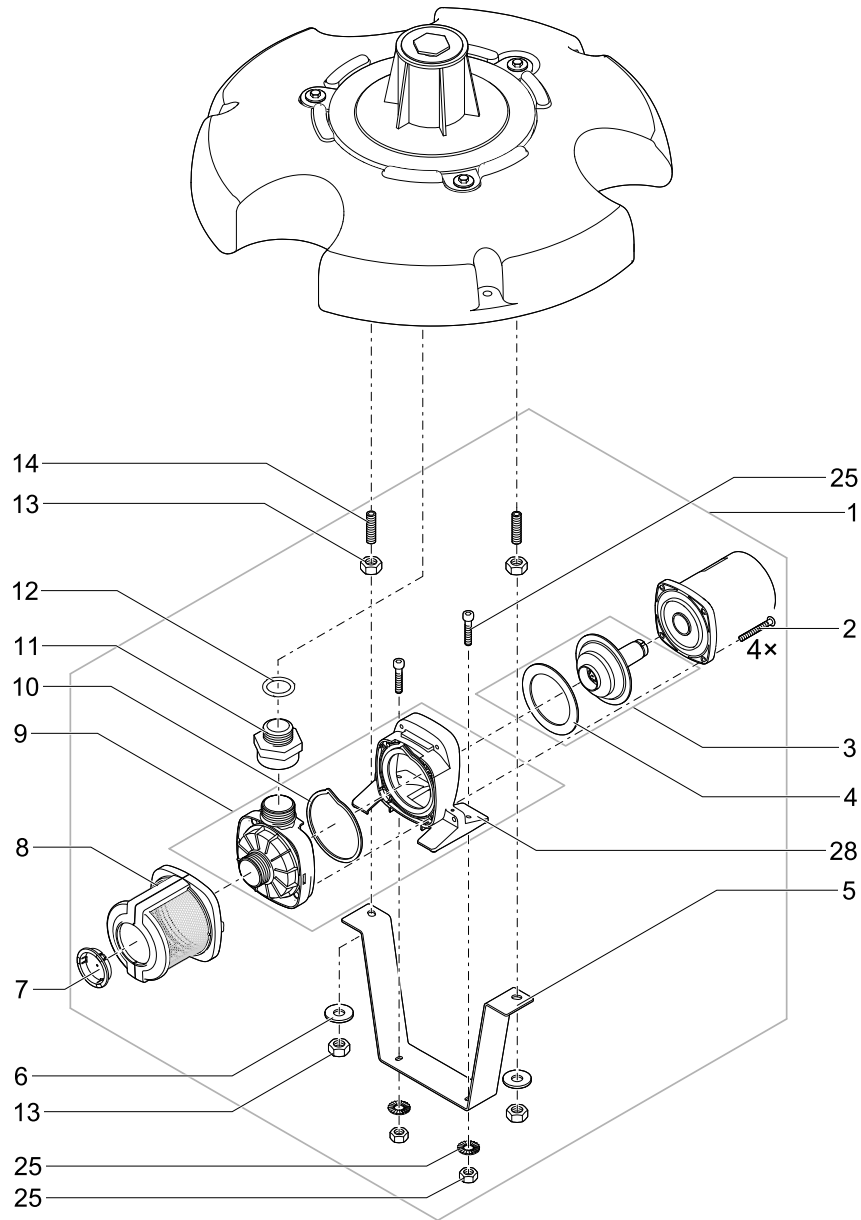

Item no.	Product
57704	PondJet Eco
72930	GB PondJet Eco