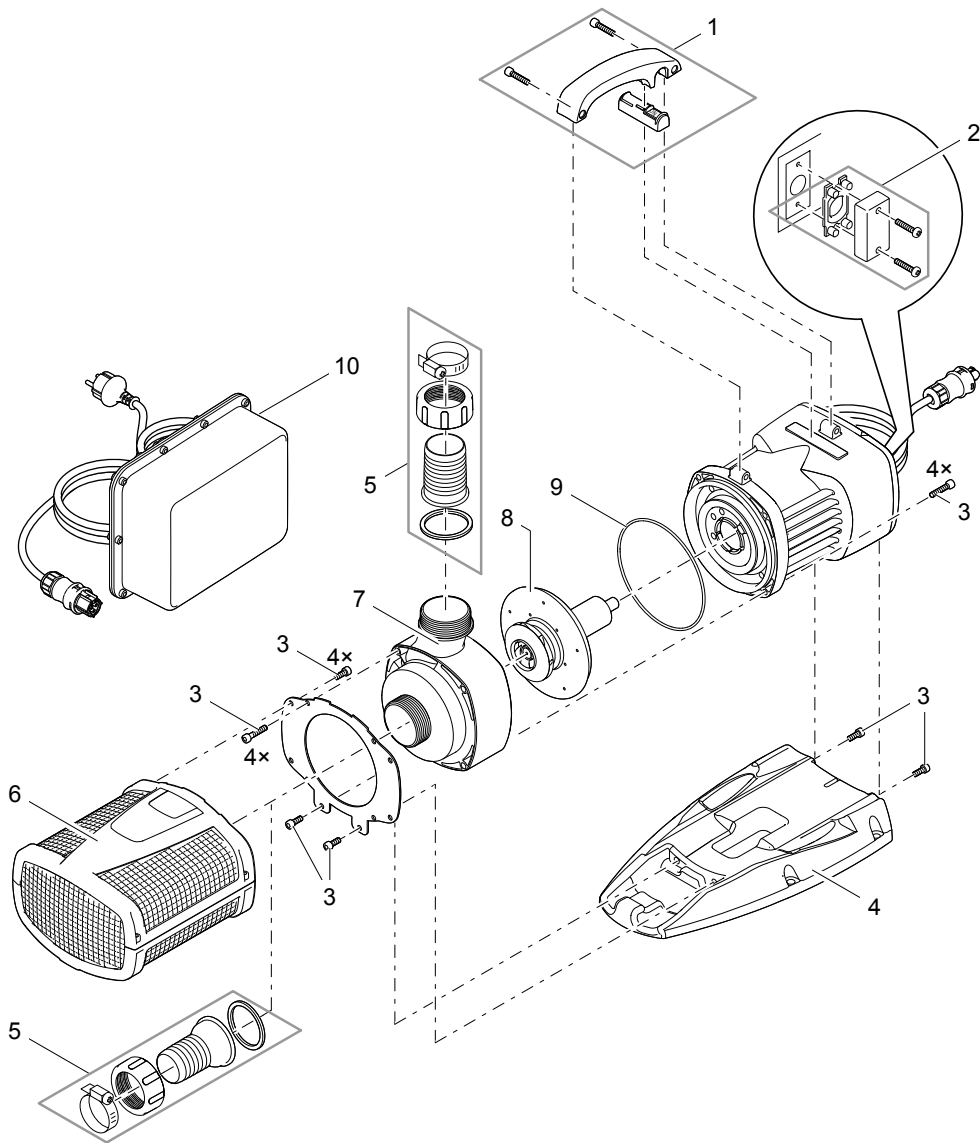

Item no.	Product
78109	Aquarius Eco Expert 20000 / 12 V

Pos.	Item no. Product	Product	Item no. Spare part	Spare part	Number
1	78109	Aquarius Eco Expert 20000 / 12 V [INT]	40510	Spare handle with switch set	1
2	78109	Aquarius Eco Expert 20000 / 12 V [INT]	40509	ASM gland seal with gasket set	1
3	78109	Aquarius Eco Expert 20000 / 12 V [INT]	43864	Spare screws set Titanium	1
4	78109	Aquarius Eco Expert 20000 / 12 V [INT]	70464	ASM base EC2 Maxi	1
5	78109	Aquarius Eco Expert 20000 / 12 V [INT]	35359	Connection kit Aquamax Expert	1
6	78109	Aquarius Eco Expert 20000 / 12 V [INT]	42411	ASM filter housing Aquarius Uni. Eco	1
7	78109	Aquarius Eco Expert 20000 / 12 V [INT]	85273	ASM pump housing Aquarius Eco Exp. 20000	1
8	78109	Aquarius Eco Expert 20000 / 12 V [INT]	48671	Spare rotor Aquarius Eco Expert 28000	1
9	78109	Aquarius Eco Expert 20000 / 12 V [INT]	32972	O-Ring NBR 127 x 4.0 SH70	1
10	78109	Aquarius Eco Expert 20000 / 12 V [INT]	88785	Power supply 250 VA / 12 V DC 25A V 2022	1