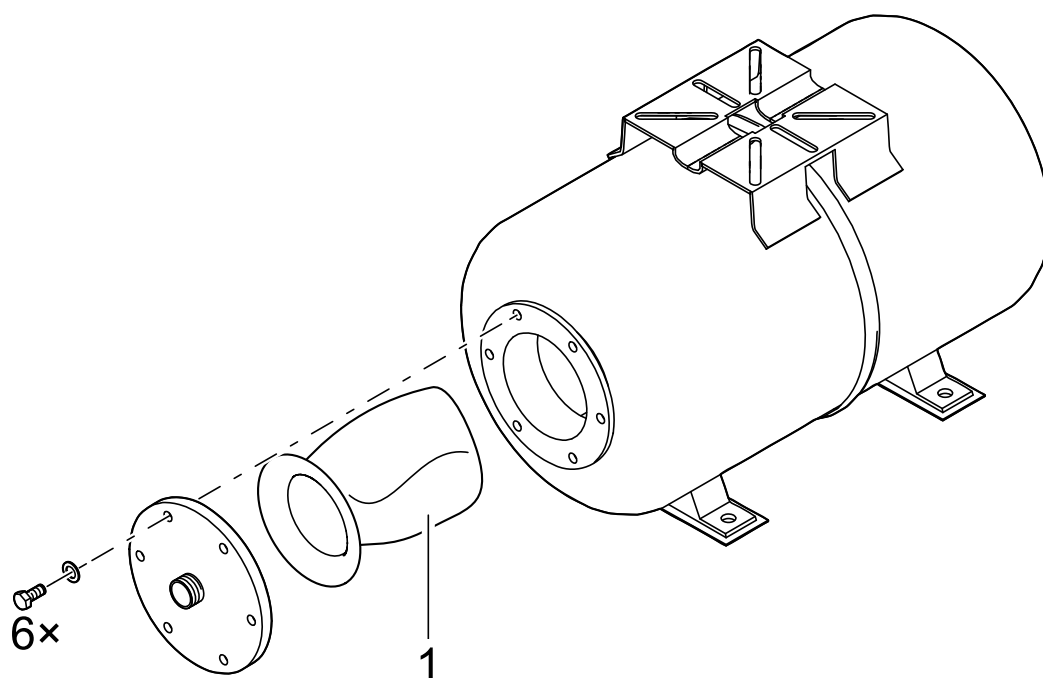

Item no.	Product
44539	WaterTank 22 l
44540	WaterTank 50 l

Pos.	Item no. Product	Product	Item no. Spare part	Spare part	Number
1	44539	WaterTank 22 l [INT]	46935	Spare membrane WaterTank 22 l	1
	44540	WaterTank 50 l [INT]	46936	Spare membrane WaterTank 50 l	1