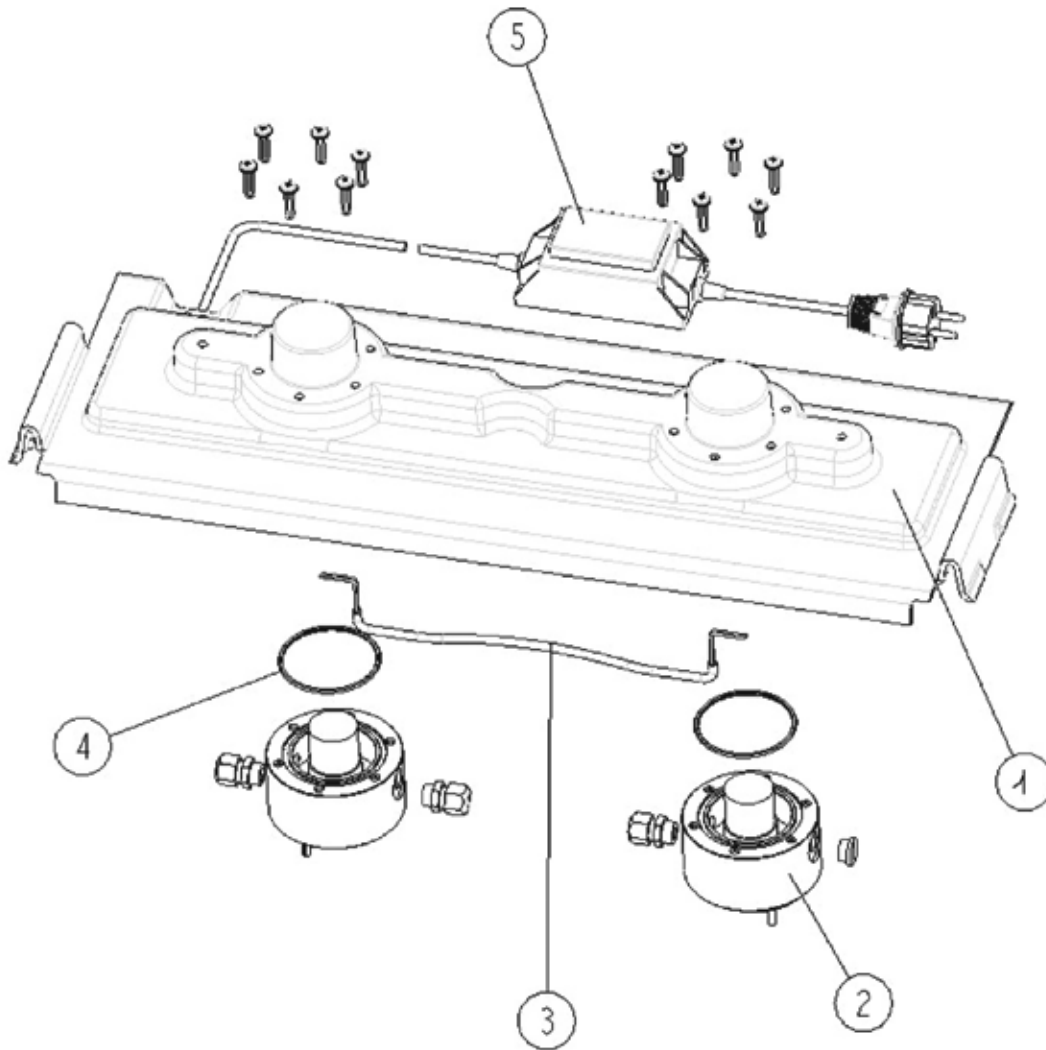

Item no.	Product
57094	ProfiClear Screendrive

Pos.	Item no. Product	Product	Item no. Spare part	Spare part	Number
1	57094	ProfiClear Screendrive [INT]	27731	Cover plate	1
2	57094	ProfiClear Screendrive [INT]	35458	Assembly motor cpl.	1
3	57094	ProfiClear Screendrive [INT]	27792	Connection cable H05RN-F 2 x 1.0mm² /0.5m	1
4	57094	ProfiClear Screendrive [INT]	16250	O-Ring NBR 65 x 3 SH70	2
5	57094	ProfiClear Screendrive [INT]	35445	ASM timer	1