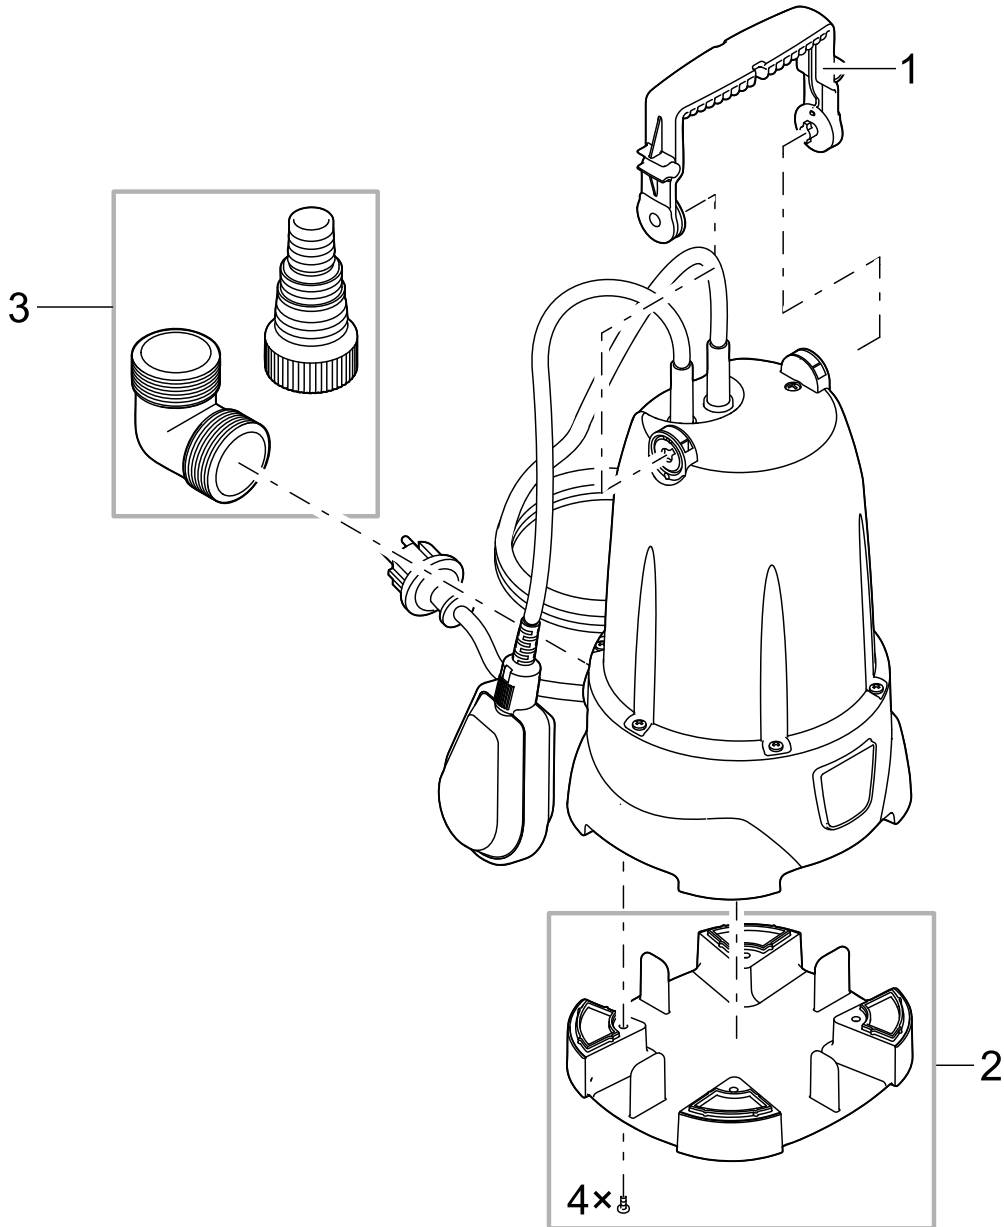

Item no.	Product
47748	ProMax MudDrain 6000

Pos.	Item no. Product	Product	Item no. Spare part	Spare part	Number
1	47748	ProMax MudDrain 6000 [INT]	48345	Spare part handle Drain 6000	1
2	47748	ProMax MudDrain 6000 [INT]	44586	Filter plate ClearDrain	1
3	47748	ProMax MudDrain 6000 [INT]	48344	Adapter set Drain 1 1/4" elbow	1