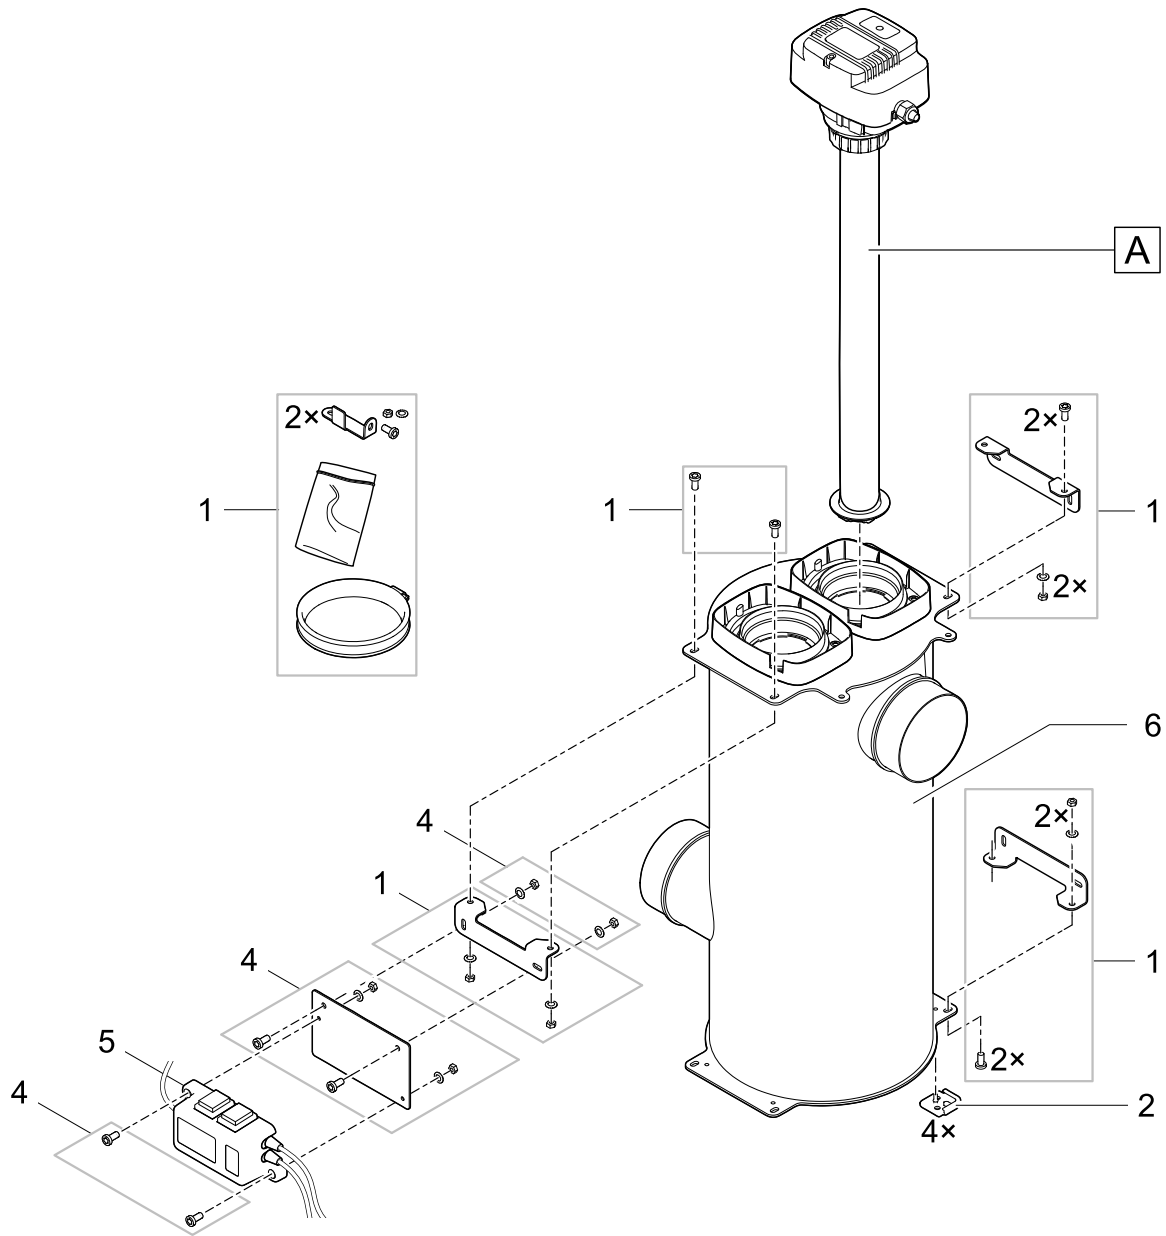

Item no.	Product
73375	Bitron Premium 120 W