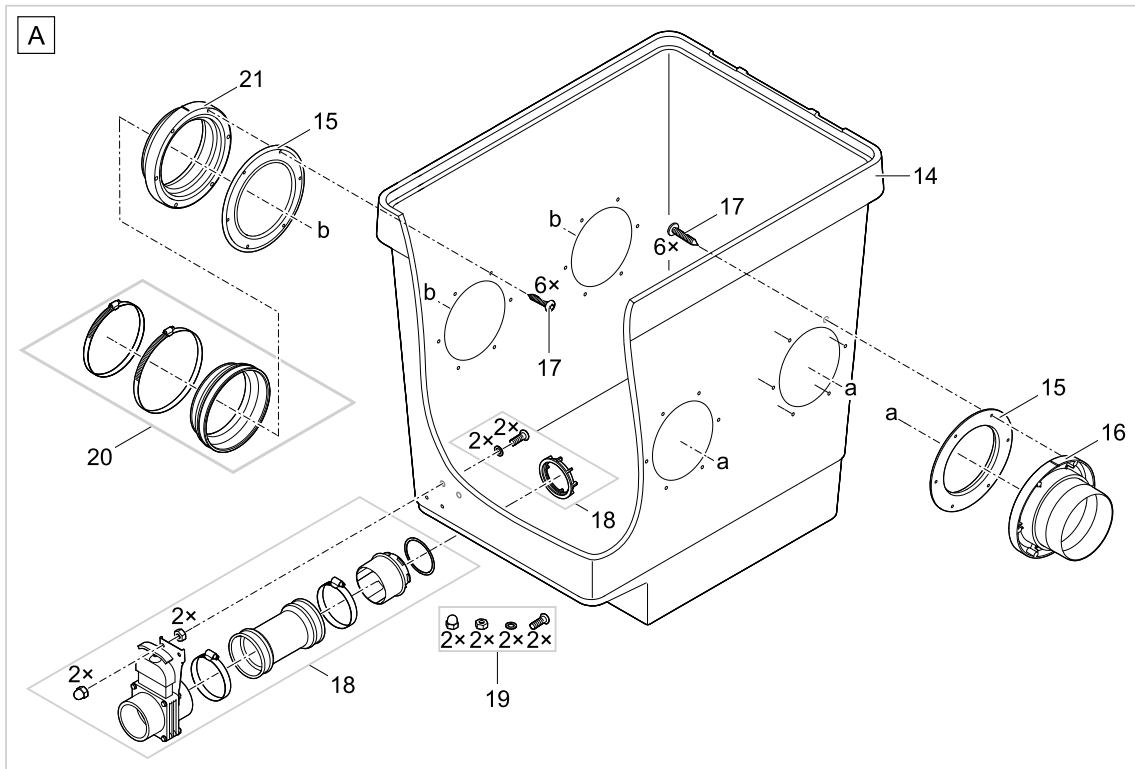

Pos.	Item no. Product	Product	Item no. Spare part	Spare part	Number
1	87164	ProfiClear Premium Standing Bed Module L [INT]	72780	ASM lid container M / L	1
2	87164	ProfiClear Premium Standing Bed Module L [INT]	6128	Lock nut V2A DIN 985 M6	1
3	87164	ProfiClear Premium Standing Bed Module L [INT]	74547	Holder Clear Wave L	1
4	87164	ProfiClear Premium Standing Bed Module L [INT]	84945	Cap nut V4A DIN 1587 M6	1
6	87164	ProfiClear Premium Standing Bed Module L [INT]	20609	Fiberplate DIN 7603 6 x 12 x 1 mm	1
7	87164	ProfiClear Premium Standing Bed Module L [INT]	17216	Airstone clamp bio filter	1
8	87164	ProfiClear Premium Standing Bed Module L [INT]	22079	Air stone 50 mm blue	1
10	87164	ProfiClear Premium Standing Bed Module L [INT]	74543	Clear Wave L 100	1
11	87164	ProfiClear Premium Standing Bed Module L [INT]	74544	Clear Wave L 150	1
12	87164	ProfiClear Premium Standing Bed Module L [INT]	74549	Spare air connector Standing Bed	1
13	87164	ProfiClear Premium Standing Bed Module L [INT]	74548	Holder Clear Wave L fixation	1
14	87164	ProfiClear Premium Standing Bed Module L [INT]	88444	Container Standing Bed L	1
15	87164	ProfiClear Premium Standing Bed Module L [INT]	43756	Gasket mesh tube 2016	1
16	87164	ProfiClear Premium Standing Bed Module L [INT]	26958	Outlet 150/1 ProfiClear M 2 - M 5	1
17	87164	ProfiClear Premium Standing Bed Module L [INT]	27572	Oval head screw CZ-V2A DIN 7981 6.3 x 32	1
18	87164	ProfiClear Premium Standing Bed Module L [INT]	18446	Spare drain DN75 Premium	1
19	87164	ProfiClear Premium Standing Bed Module L [INT]	18448	Spare screws set drain DN75 Premium	1
20	87164	ProfiClear Premium Standing Bed Module L [INT]	17251	ASM rubber bushing D178 mm	1
21	87164	ProfiClear Premium Standing Bed Module L [INT]	26987	Outlet 150/2 ProfiClear M 2 - M 5	1