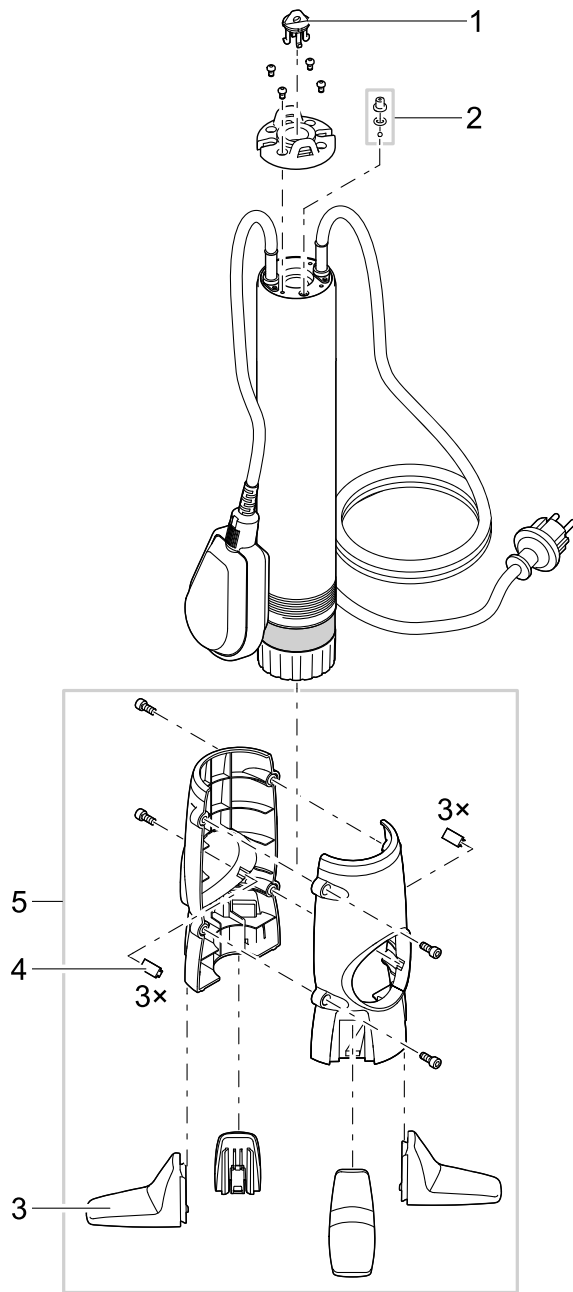

Item no.	Product
57775	ProMax Pressure Cistern 6000/6

Pos.	Item no. Product	Product	Item no. Spare part	Spare part	Number
1	57775	ProMax Pressure Cistern 6000/6 [INT]	49954	Spare check valve Deep Well nA	1
2	57775	ProMax Pressure Cistern 6000/6 [INT]	49027	ASM aeration check valve Pressure 6000	1
3	57775	ProMax Pressure Cistern 6000/6 [INT]	44613	Foot Promax Pressure 6000/8	1
4	57775	ProMax Pressure Cistern 6000/6 [INT]	44614	Rubber buffer set Pressure 6000/8	1
5	57775	ProMax Pressure Cistern 6000/6 [INT]	44612	Spare foot base cpl. Pressure 6000/8	1