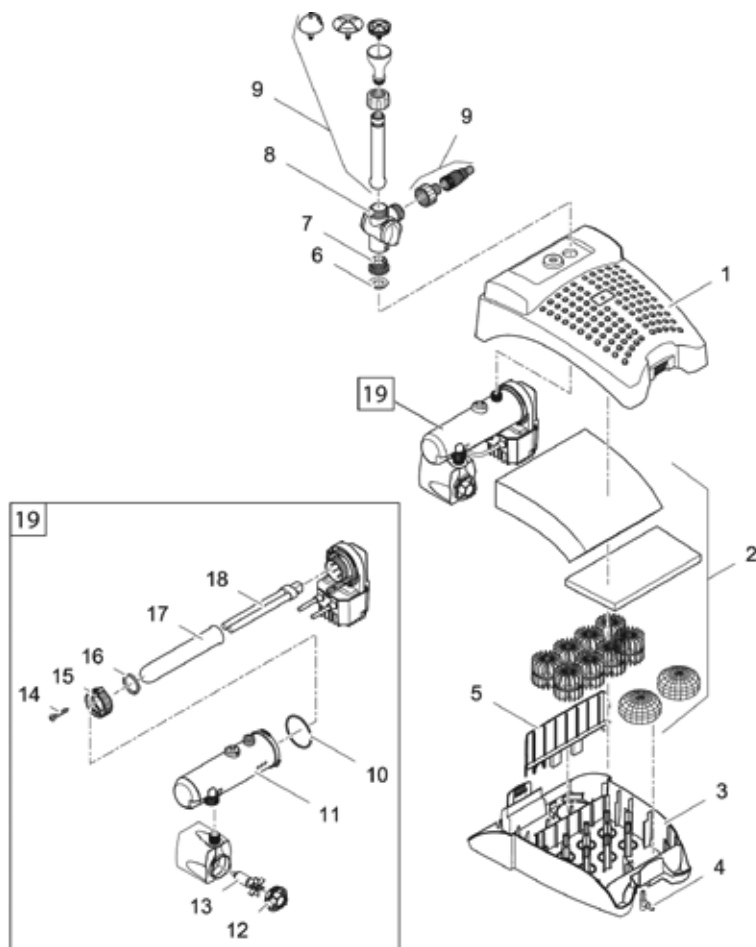

Item no.	Product
57379	Filtral UVC 5000

Pos.	Item no. Product	Product	Item no. Spare part	Spare part	Number
1	57379	Filtral UVC 5000 [INT]	29281	Top Filtral UVC 5000	1
2	57379	Filtral UVC 5000 [INT]	35836	Replacement filter set UVC 5000	1
3	57379	Filtral UVC 5000 [INT]	11349	Filterhousing base pump/UVC	1
4	57379	Filtral UVC 5000 [INT]	35087	Air connection BioTec 5.1 / 10.1	1
5	57379	Filtral UVC 5000 [INT]	29386	Separating plate UVC 5000	1
6	57379	Filtral UVC 5000 [INT]	29388	Profile gasket D35 x 5	1
7	57379	Filtral UVC 5000 [INT]	13427	Threaded bush plastic G1 A x G1/2 I	1
8	57379	Filtral UVC 5000 [INT]	43290	Spare T-controller Aquarius Fountain Set	1
9	57379	Filtral UVC 5000 [INT]	77948	Add. pack Aquarius Fountain Set Cl. E	1
10	57379	Filtral UVC 5000 [INT]	73490	O-Ring NBR 61,6 x 2,62 SH70 A greased	1
11	57379	Filtral UVC 5000 [INT]	35872	Spare water housing UVC 5000	1
12	57379	Filtral UVC 5000 [INT]	35770	ASM pump housing ASE 2500	1
13	57379	Filtral UVC 5000 [INT]	18013	Spare rotor cpl. ASE 2500 magnetized	1
14	57379	Filtral UVC 5000 [INT]	27891	Oval head screw CH-V2A DIN 7981 3.5 x 22	1
15	57379	Filtral UVC 5000 [INT]	12049	Clamp screw UVC 7/9/11W	1
16	57379	Filtral UVC 5000 [INT]	73481	O-Ring Viton 32 x 4 SH70 greased	1
17	57379	Filtral UVC 5000 [INT]	74417	Quartz glass D33 x 202 with rim	1
18	57379	Filtral UVC 5000 [INT]	56112	Replacement bulb UVC 11 W	1
19	57379	Filtral UVC 5000 [INT]	35874	Spare UVC-pump 5000	1