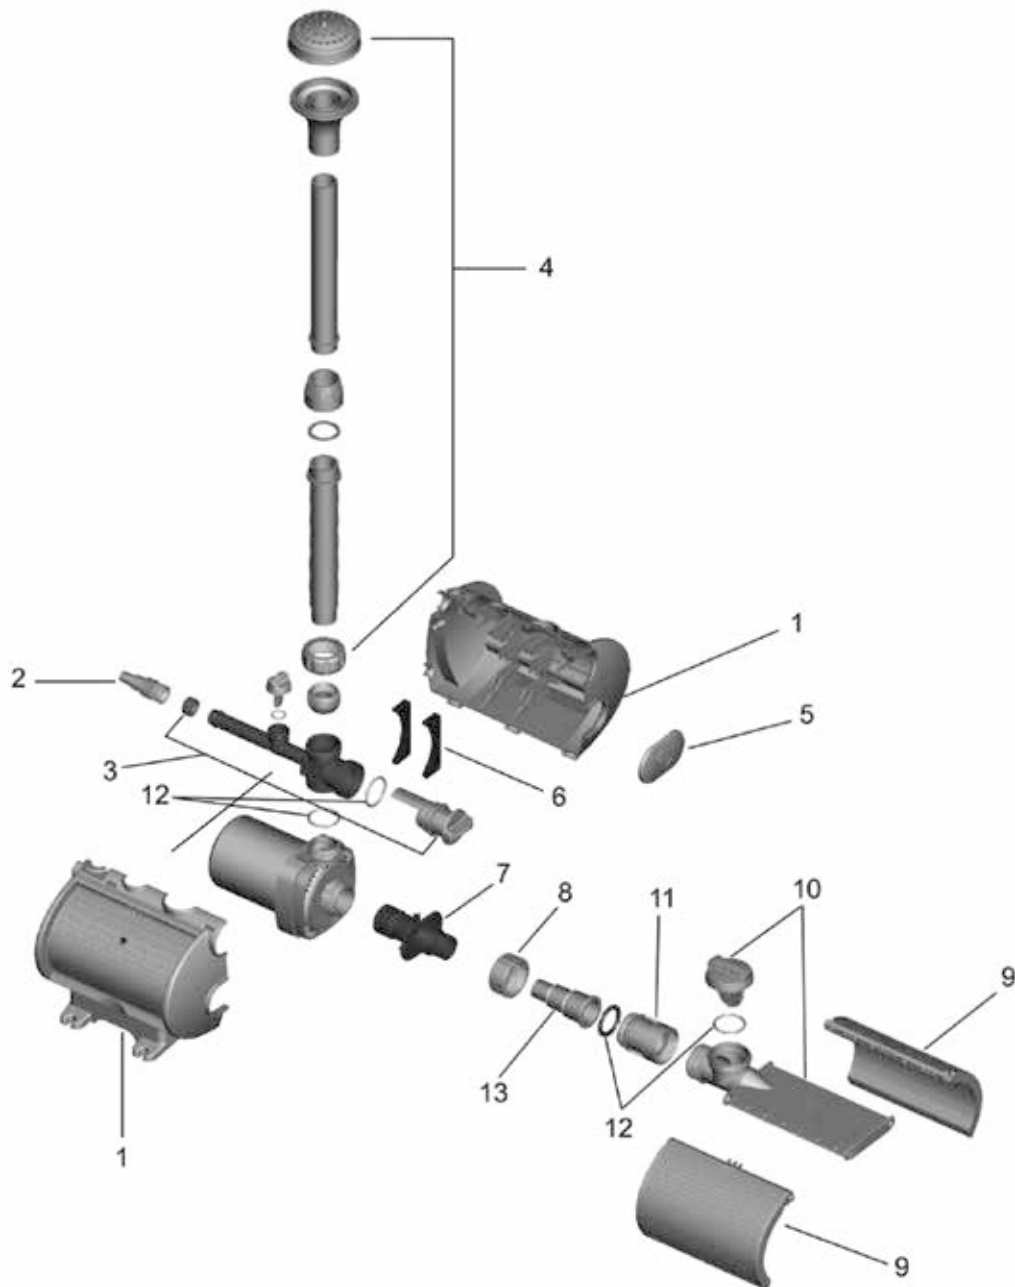

Item no.	Product
56315	Aquarius Fountain Set 4000
56319	Aquarius Fountain Set 6000
56323	Aquarius Fountain Set 8000
56332	Aquarius Fountain Set 12000