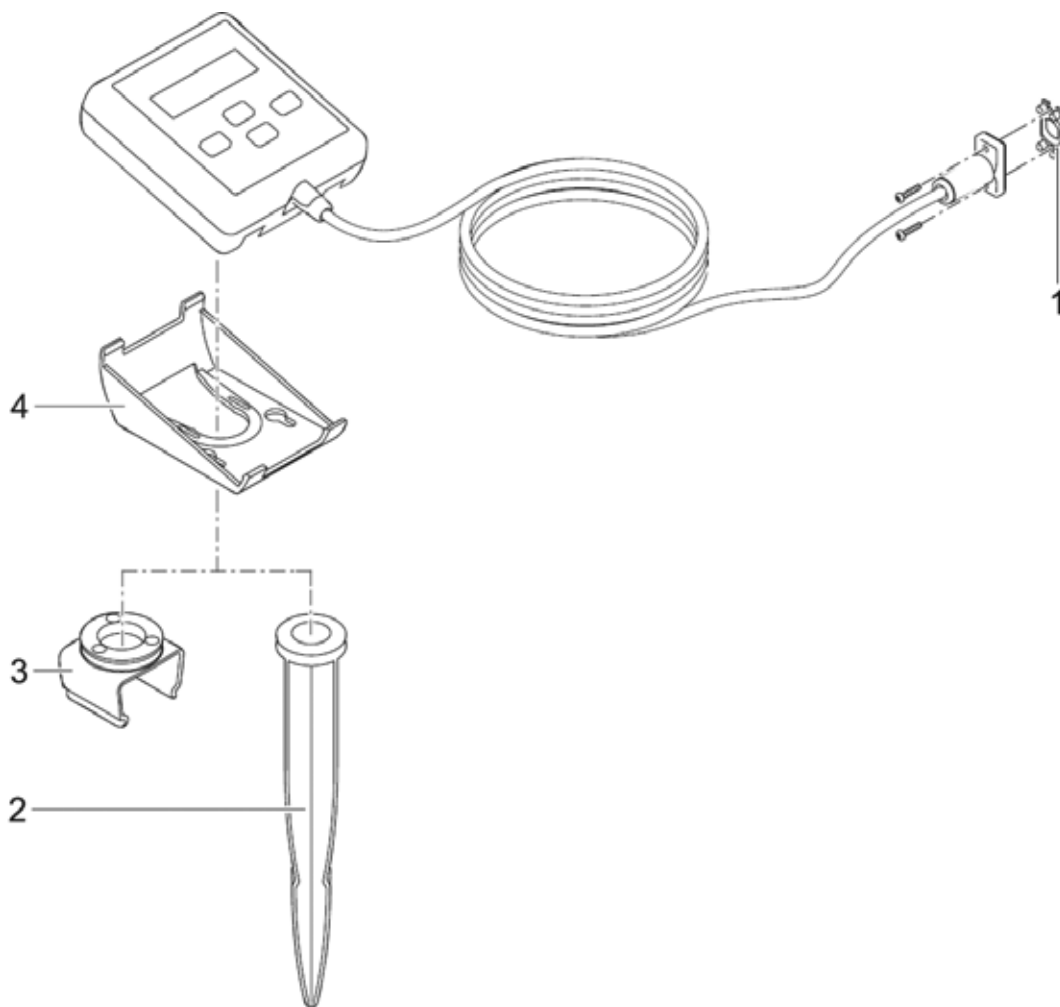

Item no.	Product
40247	AquaMax Eco Control

Pos.	Item no. Product	Product	Item no. Spare part	Spare part	Number
1	40247	AquaMax Eco Control [INT]	11710	Gasket DMX	1
2	40247	AquaMax Eco Control [INT]	20284	Spike	1
3	40247	AquaMax Eco Control [INT]	40466	Holding clamp AquaMax Eco Control	1
4	40247	AquaMax Eco Control [INT]	40465	Holding frame AquaMax Eco Control	1