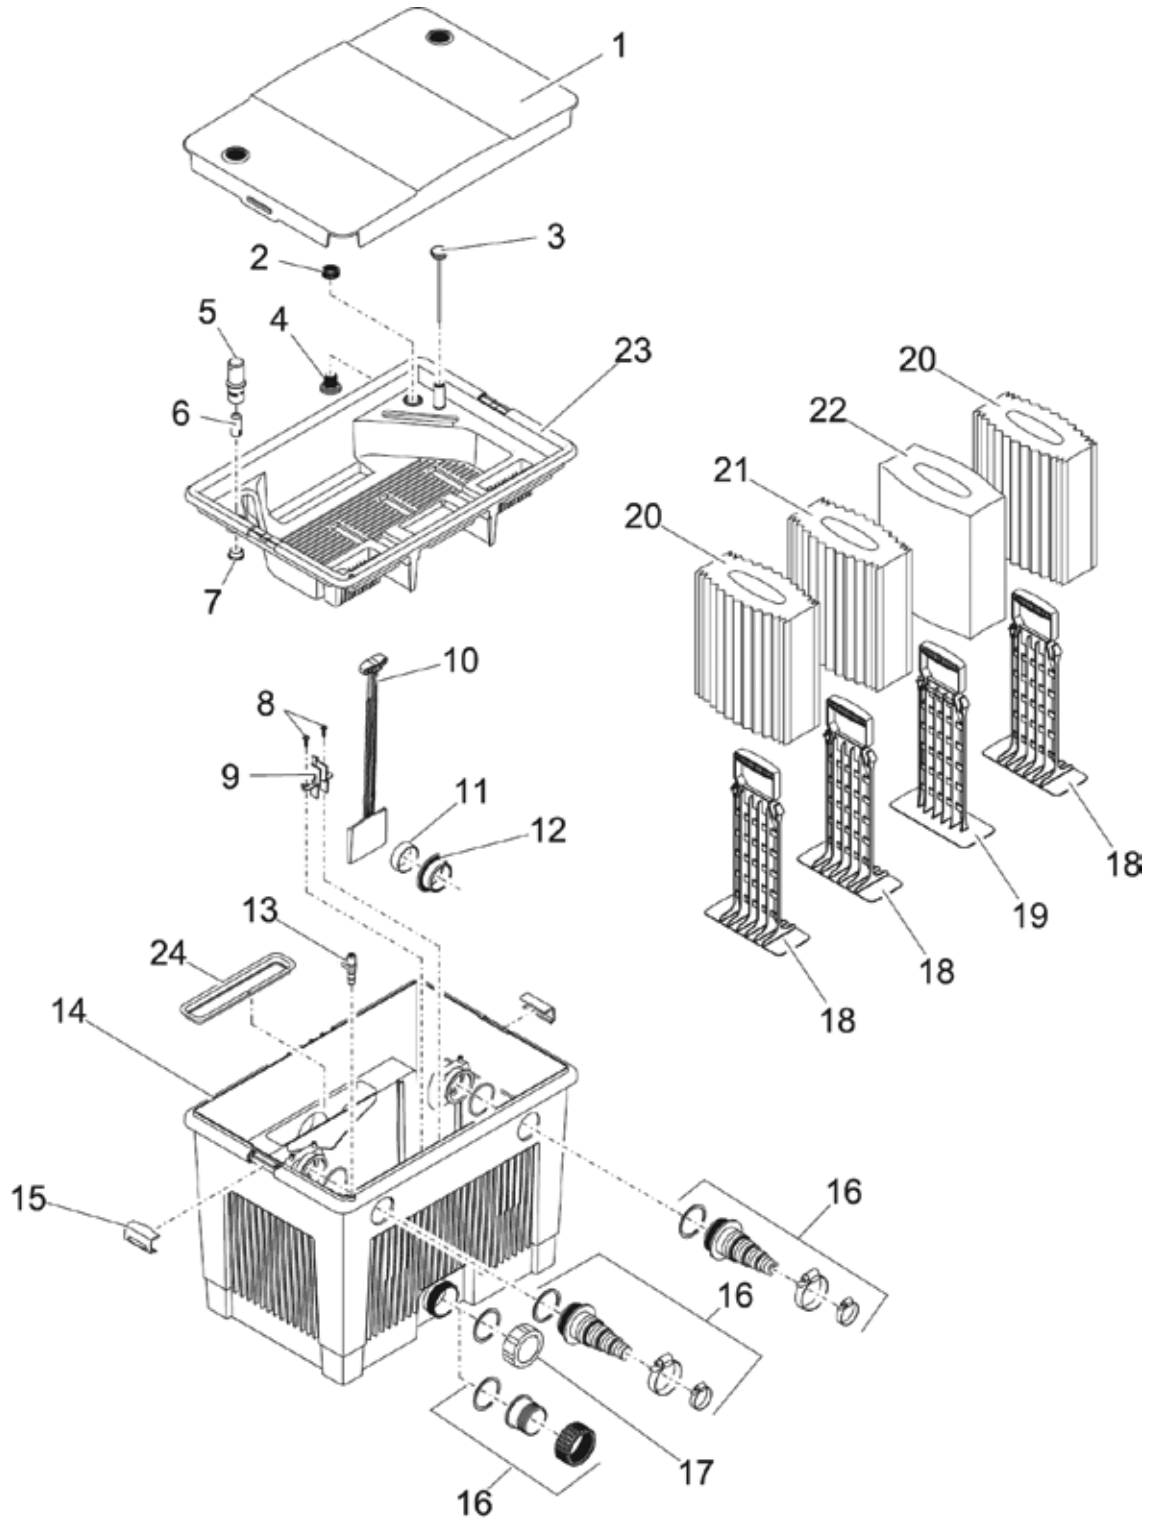

Item no.	Product
56640	BioTec 5.1