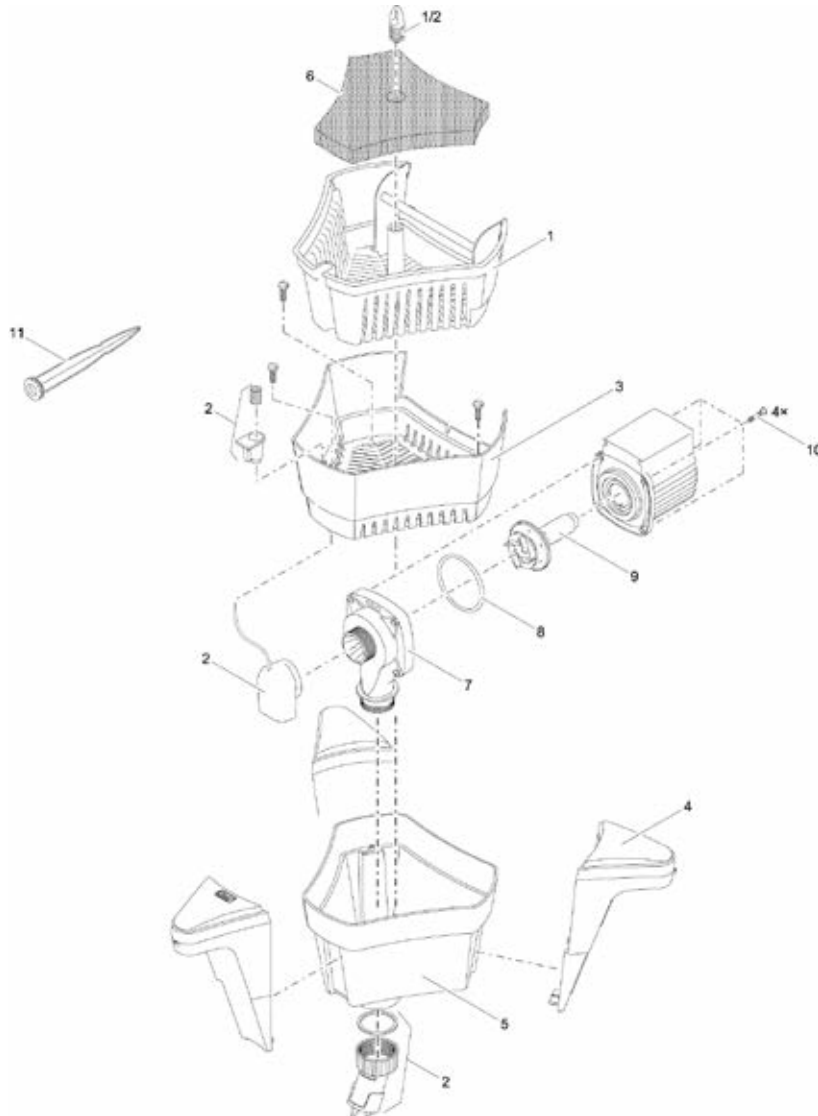

Item no.	Product
50170	SwimSkim 50

Pos.	Item no. Product	Product	Item no. Spare part	Spare part	Number
1	50170	SwimSkim 50 [INT]	12497	ASM basket SwimSkim 50	1
2	50170	SwimSkim 50 [INT]	12499	Spare part additional pack SwimSkim 50	1
3	50170	SwimSkim 50 [INT]	12021	Filter box SwimSkim CWS	1
4	50170	SwimSkim 50 [INT]	11466	Float welded SwimSkim CWS	1
5	50170	SwimSkim 50 [INT]	11328	Pump chamber SwimSkim CWS	1
6	50170	SwimSkim 50 [INT]	12433	Foam SwimSkim CWS	1
7	50170	SwimSkim 50 [INT]	11825	Spare pump housing Max 3500-5500	1
8	50170	SwimSkim 50 [INT]	25969	O-Ring NBR 60 x 2.5 SH70 A	1
9	50170	SwimSkim 50 [INT]	21912	Spare rotor AquaMax Eco Classic 3500	1
10	50170	SwimSkim 50 [INT]	6055	Oval head screw V2A DIN 7985 M5 x 20 H	1
11	50170	SwimSkim 50 [INT]	20284	Spike	1