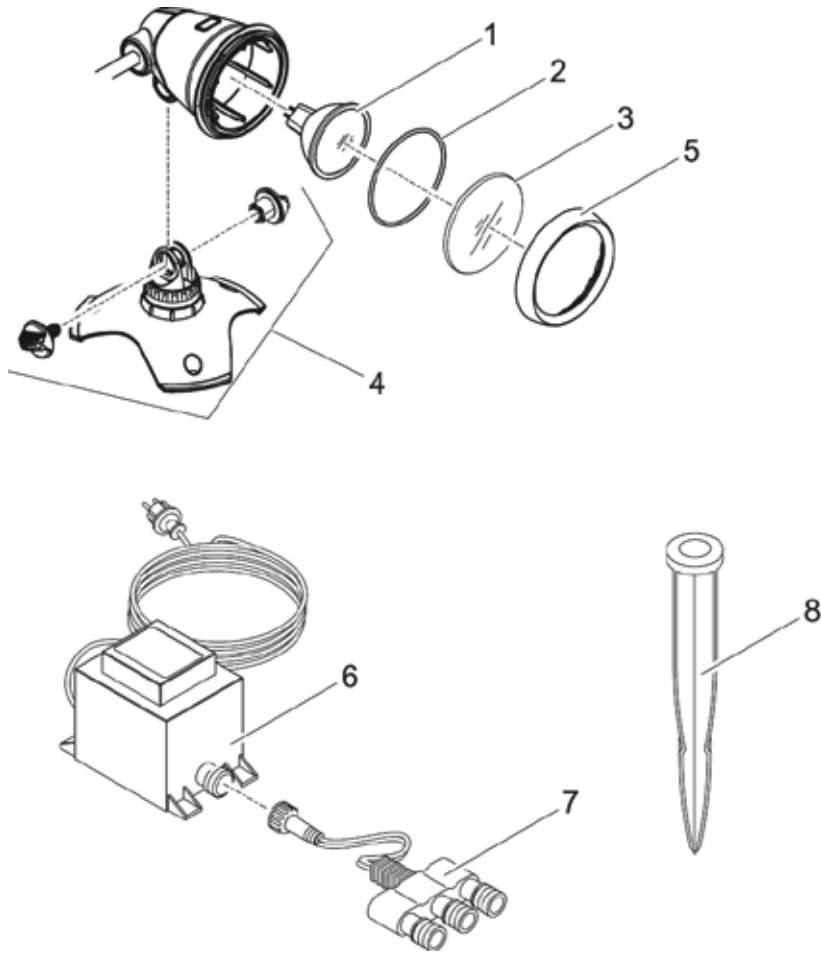

Item no.	Product
57034	LunAqua 3 LED Set 1
57035	LunAqua 3 LED Set 3

Pos.	Item no. Product	Product	Item no. Spare part	Spare part	Number
1	57034	LunAqua 3 LED Set 1 [INT]	47727	LED Lamp LunAqua 3 LED 2017	1
	57035	LunAqua 3 LED Set 3 [INT]			
2	57034	LunAqua 3 LED Set 1 [INT]	27267	O-Ring SI 61 x 2 SH70 A black	1
	57035	LunAqua 3 LED Set 3 [INT]			
3	57034	LunAqua 3 LED Set 1 [INT]	27259	Lens clear LunAqua 3	1
	57035	LunAqua 3 LED Set 3 [INT]			
4	57034	LunAqua 3 LED Set 1 [INT]	22982	Spare part base LunAqua 3 LED	1
	57035	LunAqua 3 LED Set 3 [INT]			
5	57034	LunAqua 3 LED Set 1 [INT]	27073	Coupling nut LunAqua 3 / Classic LED	1
	57035	LunAqua 3 LED Set 3 [INT]			
6	57034	LunAqua 3 LED Set 1 [INT]	27067	Transformer 20VA 2m H05RN-F 2 x 0.75 mm²	1
	57035	LunAqua 3 LED Set 3 [INT]			
7	57034	LunAqua 3 LED Set 1 [INT]	15117	Adapter male H05RN-F2x0.75/female 3x2.35	1
	57035	LunAqua 3 LED Set 3 [INT]			
8	57034	LunAqua 3 LED Set 1 [INT]	20284	Spike	1
	57035	LunAqua 3 LED Set 3 [INT]