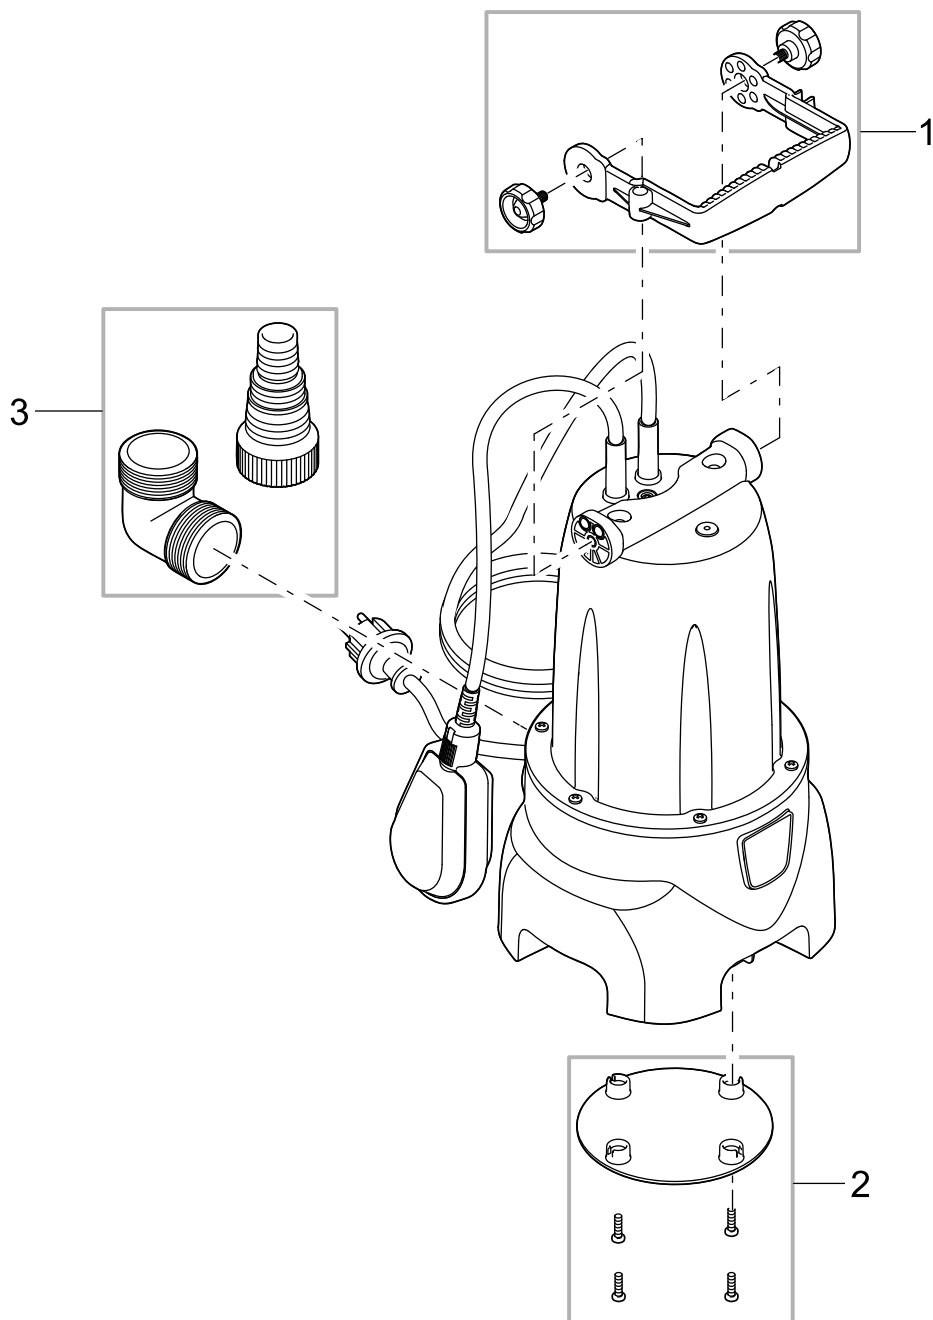

Item no.		Product
42266		ProMax MudDrain 7000
42267		ProMax MudDrain 11000
42268		ProMax MudDrain 14000
42271	GB	ProMax MudDrain 7000
42272	GB	ProMax MudDrain 11000
42273	GB	ProMax MudDrain 14000