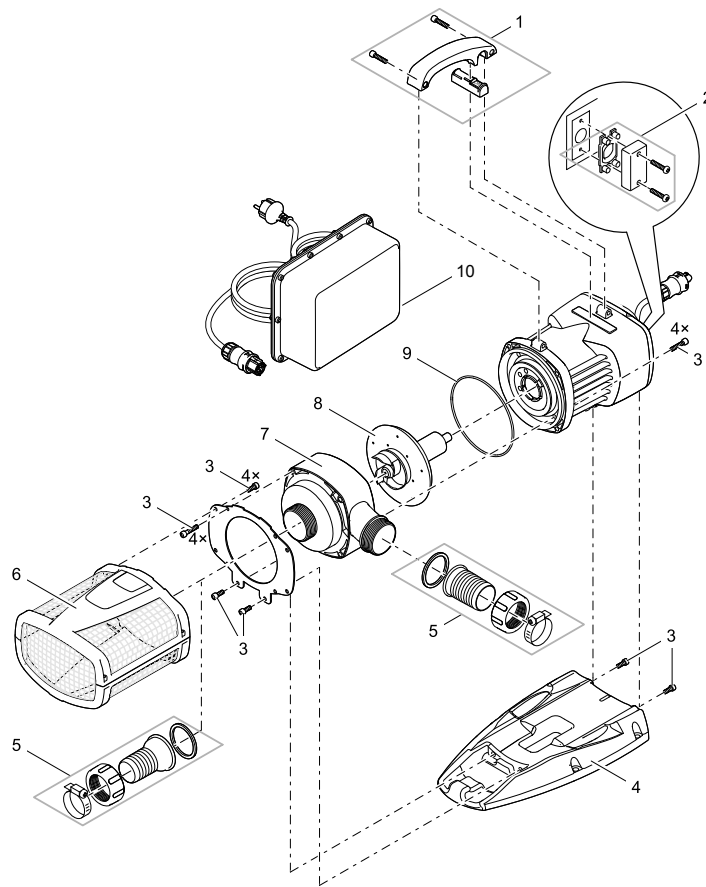

Item no.	Product
55313	AquaMax Eco Expert 20000 / 12 V
77918	AquaMax Eco Expert 27000 / 12 V

Pos.	Item no. Product	Product	Item no. Spare part	Spare part	Number
1	55313	AquaMax Eco Expert 20000 / 12 V [INT]	40510	Spare handle with switch set	1
	77918	AquaMax Eco Expert 27000 / 12 V [INT]			
2	55313	AquaMax Eco Expert 20000 / 12 V [INT]	40509	ASM gland seal with gasket set	1
	77918	AquaMax Eco Expert 27000 / 12 V [INT]			
3	55313	AquaMax Eco Expert 20000 / 12 V [INT]	40511	Spare screws set	1
	77918	AquaMax Eco Expert 27000 / 12 V [INT]			
4	55313	AquaMax Eco Expert 20000 / 12 V [INT]	70464	ASM base EC2 Maxi	1
	77918	AquaMax Eco Expert 27000 / 12 V [INT]	49998	Base EC2 Maxi XL	1
5	55313	AquaMax Eco Expert 20000 / 12 V [INT]	35359	Connection kit Aquamax Expert	1
	77918	AquaMax Eco Expert 27000 / 12 V [INT]			
6	55313	AquaMax Eco Expert 20000 / 12 V [INT]	37838	ASM filter housing AquaMax Expert	1
	77918	AquaMax Eco Expert 27000 / 12 V [INT]	49997	ASM filter housing AquaMax Expert 44000	1
7	55313	AquaMax Eco Expert 20000 / 12 V [INT]	37837	ASM pump housing AquaMax Eco Exp. 26000	1
	77918	AquaMax Eco Expert 27000 / 12 V [INT]	50190	ASM pump housing Aquarius/AquaMax 44000	1
8	55313	AquaMax Eco Expert 20000 / 12 V [INT]	40508	Spare rotor AquaMax Eco Exp. 21000-26000	1
	77918	AquaMax Eco Expert 27000 / 12 V [INT]	36087	Spare rotor AquaMax Eco Expert 36/44000	1
9	55313	AquaMax Eco Expert 20000 / 12 V [INT]	32972	O-Ring NBR 127 x 4.0 SH70	1
	77918	AquaMax Eco Expert 27000 / 12 V [INT]			
10	55313	AquaMax Eco Expert 20000 / 12 V [INT]	88785	Power supply 250 VA / 12 V DC 25A V 2022	1
	77918	AquaMax Eco Expert 27000 / 12 V [INT]