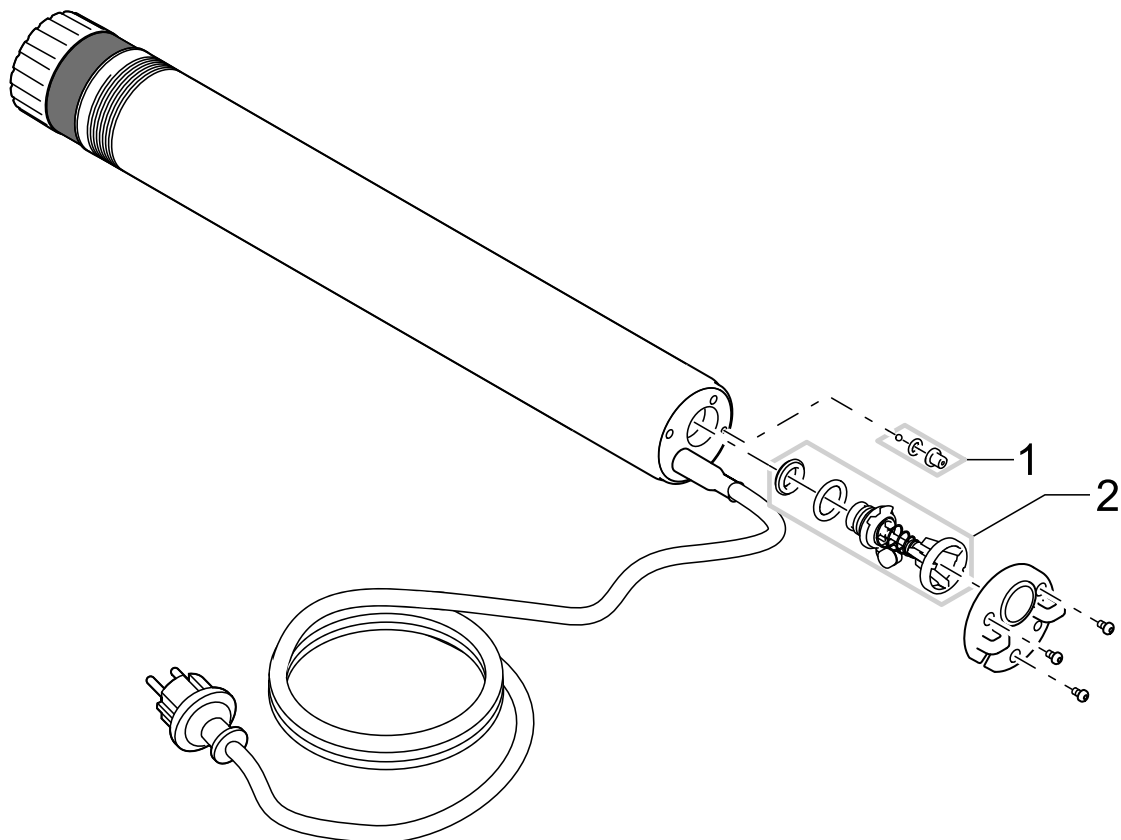

Item no.	Product
43134	ProMax Pressure Well Automatic 6000/8

Pos.	Item no. Product	Product	Item no. Spare part	Spare part	Number
1	43134	ProMax Pressure Well Automatic 6000/8 [INT]	49027	ASM aeration check valve Pressure 6000	1
2	43134	ProMax Pressure Well Automatic 6000/8 [INT]	45483	ASM check valve Pressure 6000	1