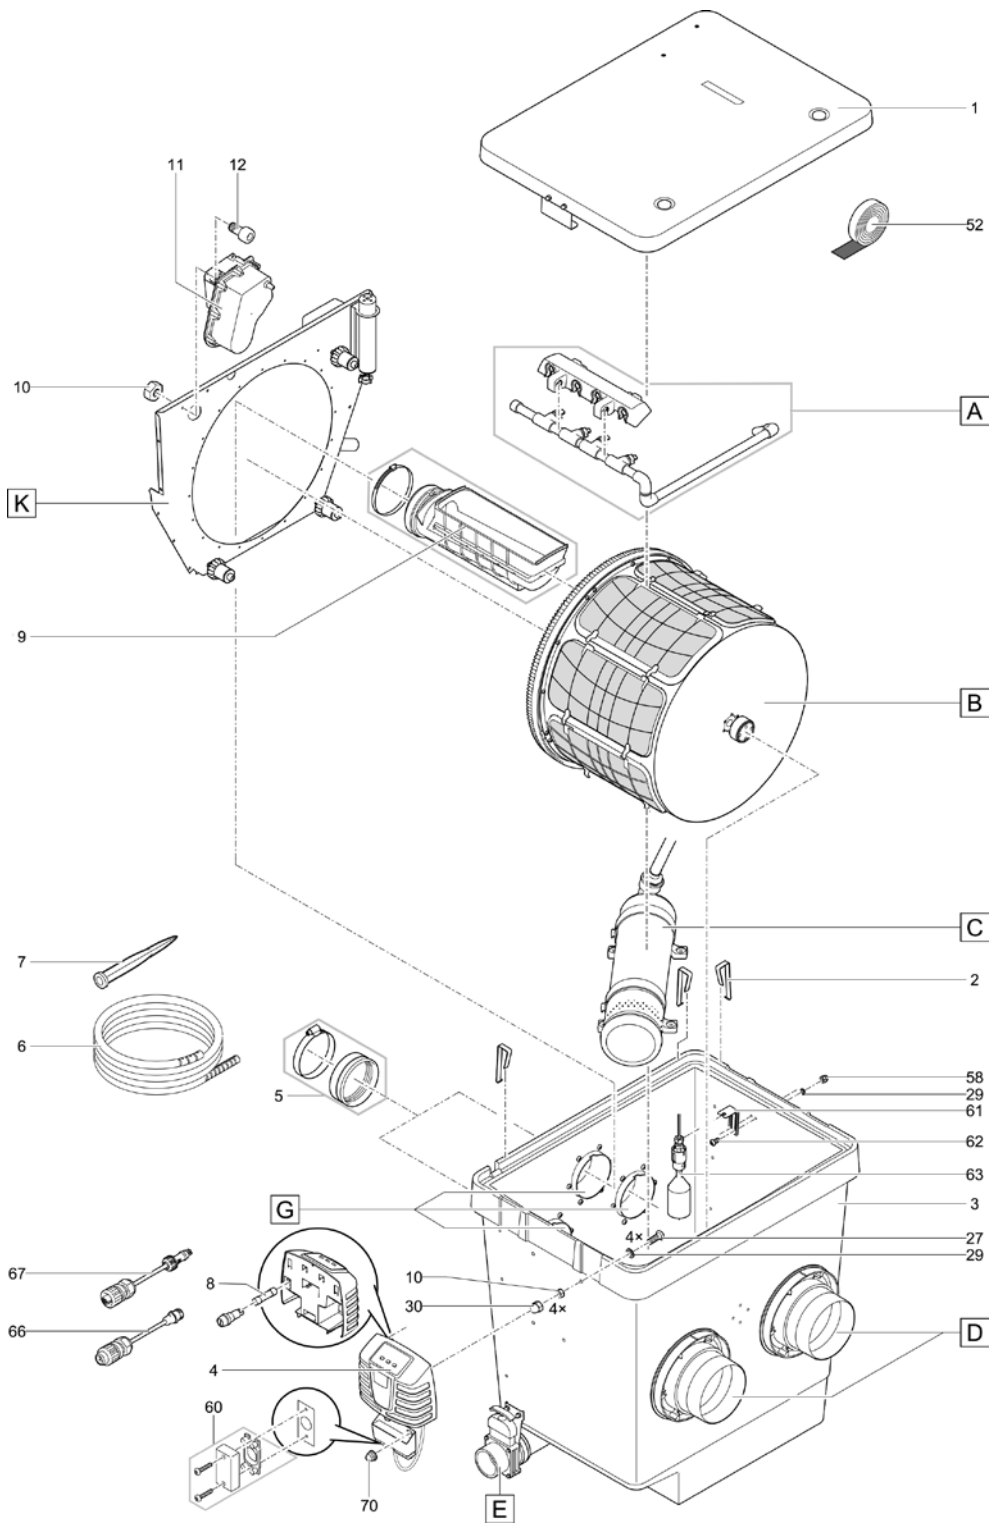

Item no.	Product
47005	ProfiClear Premium DF-L gravity-fed OC
47006	GB ProfiClear Premium DF-L gravity-fed OC