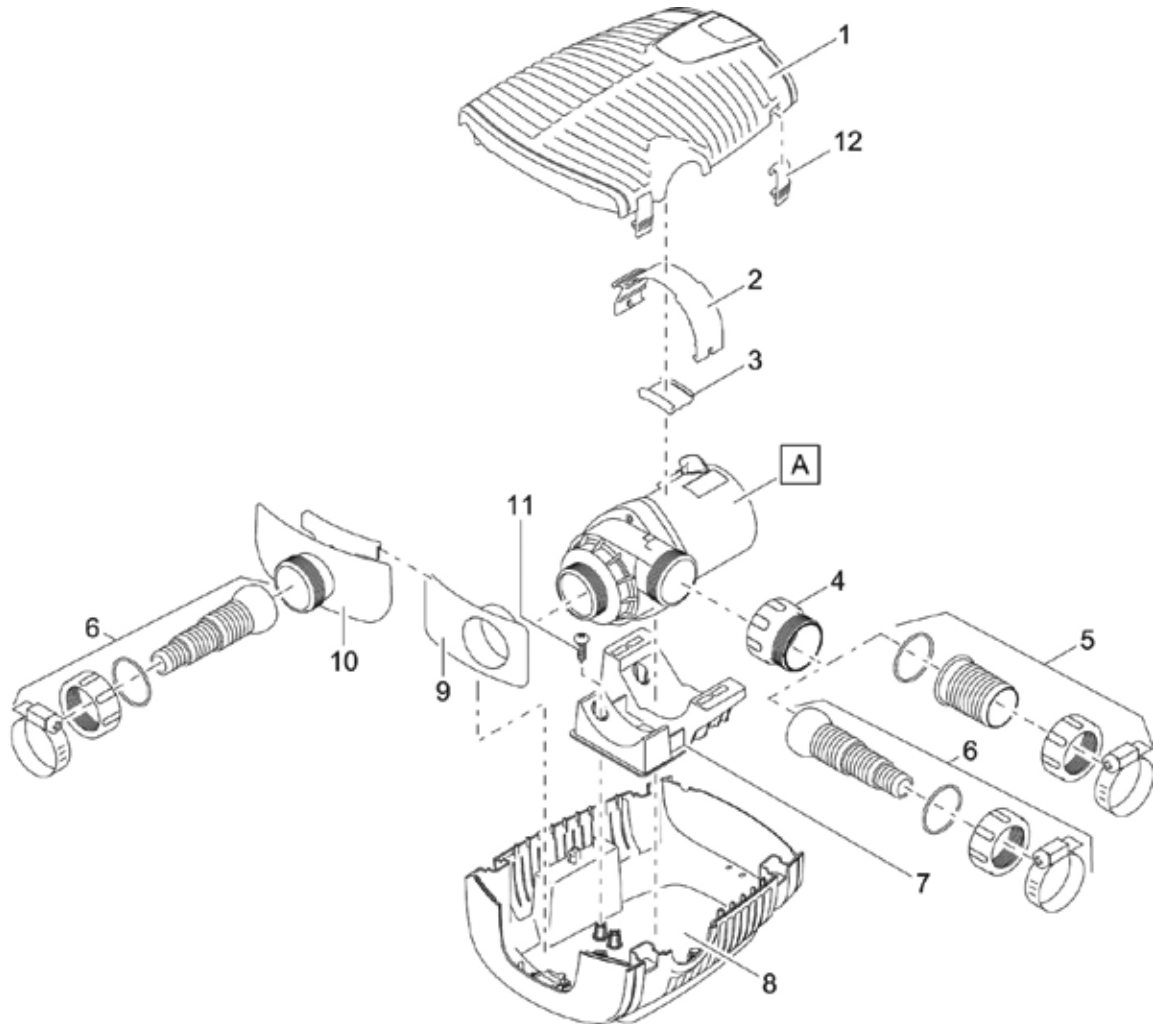

Item no.	Product
50742	AquaMax Eco Premium 12000
50745	AquaMax Eco Premium 16000
50743	GB AquaMax Eco Premium 12000
50746	GB AquaMax Eco Premium 16000