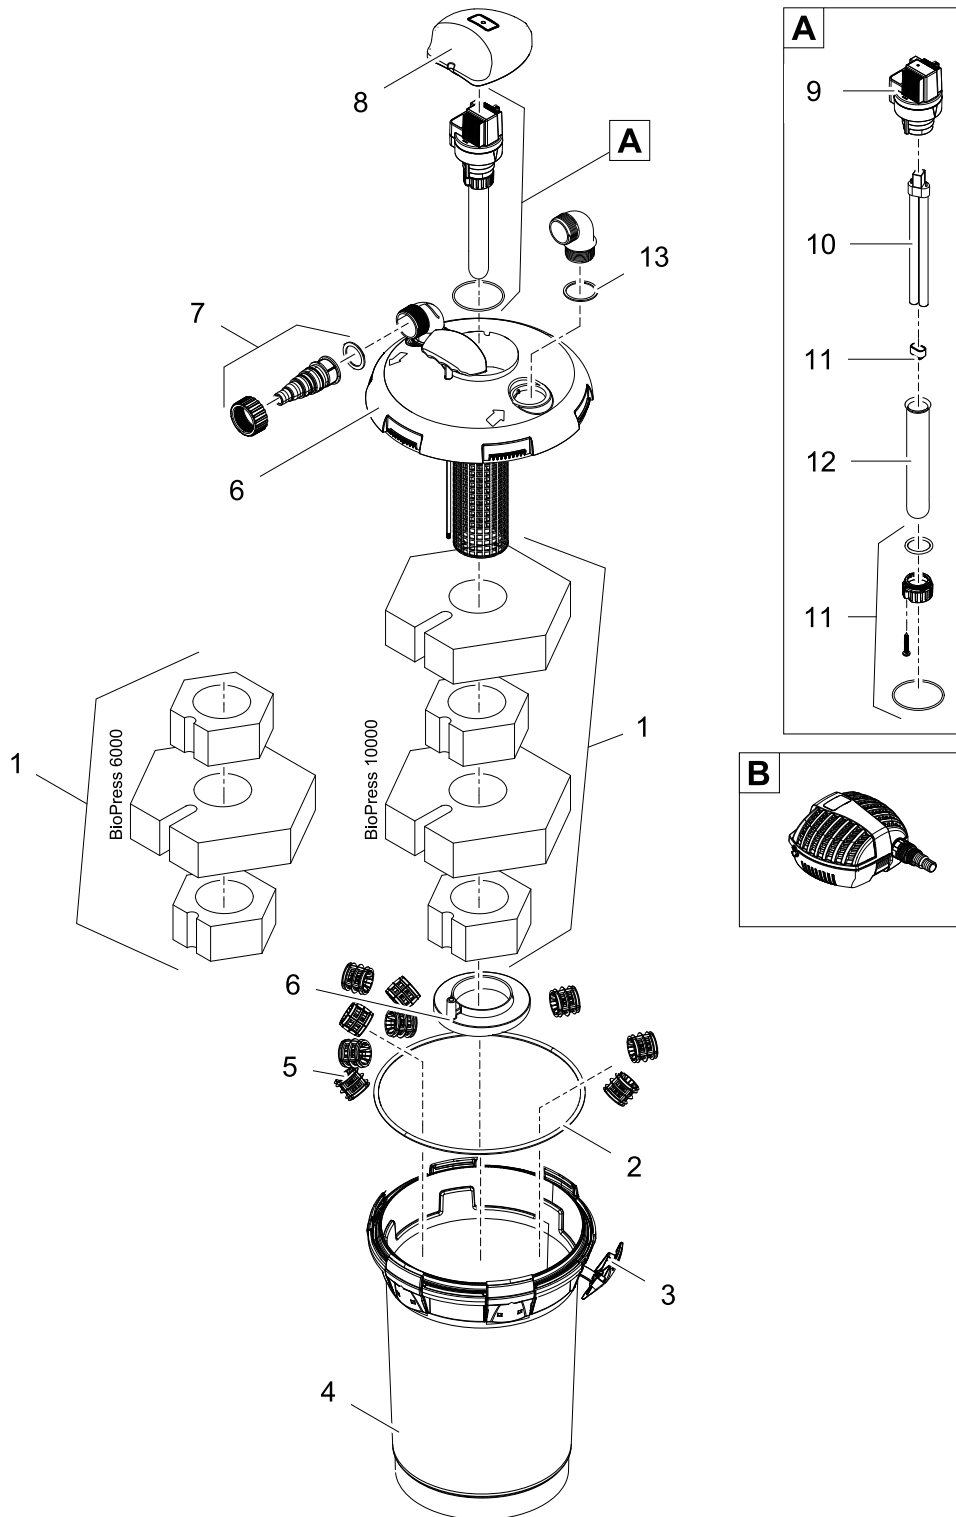

Item no.	Product
50453	BioPress Set 6000
50455	BioPress Set 10000
50454	GB BioPress Set 6000
50457	GB BioPress Set 10000