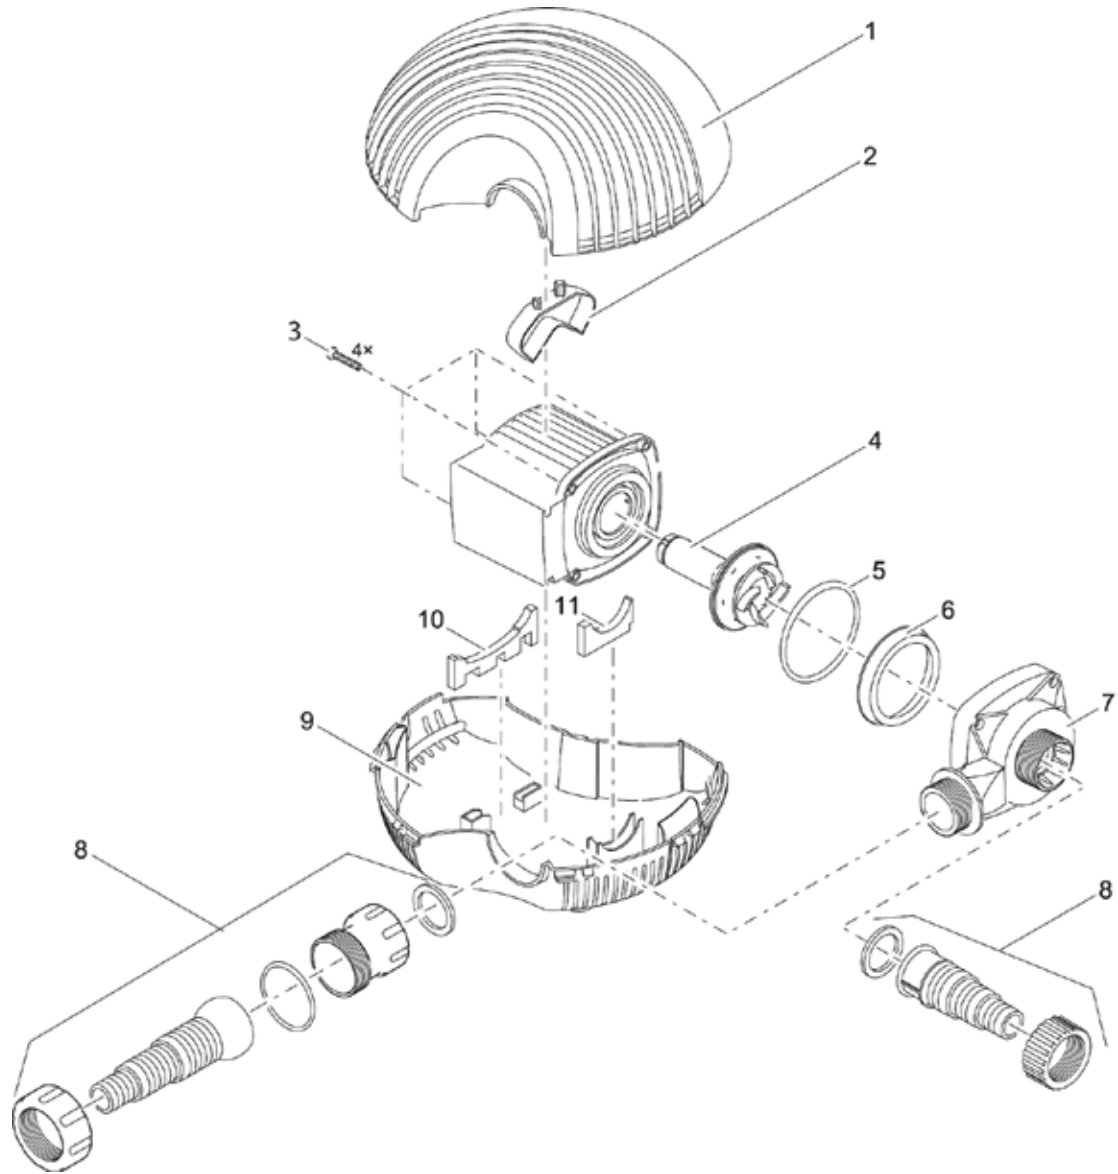

Item no.	Product
50071	AquaMax Eco 3500
50072	AquaMax Eco 5500
50073	AquaMax Eco 8500