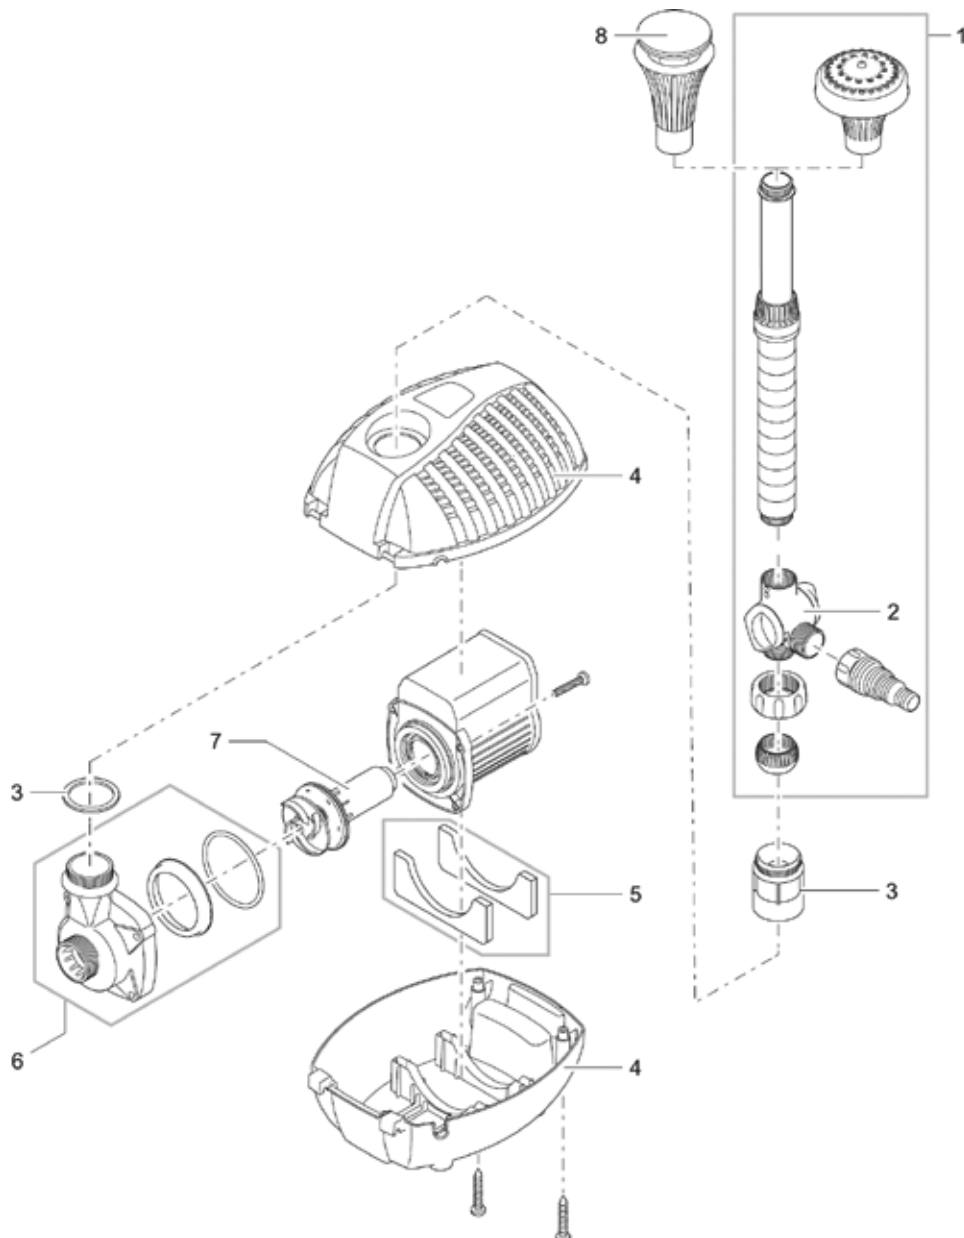

Item no.		Product
41923		Aquarius Fountain Set Eco 5500
41925		Aquarius Fountain Set Eco 7500
41927		Aquarius Fountain Set Eco 9500
41924	GB	Aquarius Fountain Set Eco 5500
41926	GB	Aquarius Fountain Set Eco 7500
41928	GB	Aquarius Fountain Set Eco 9500