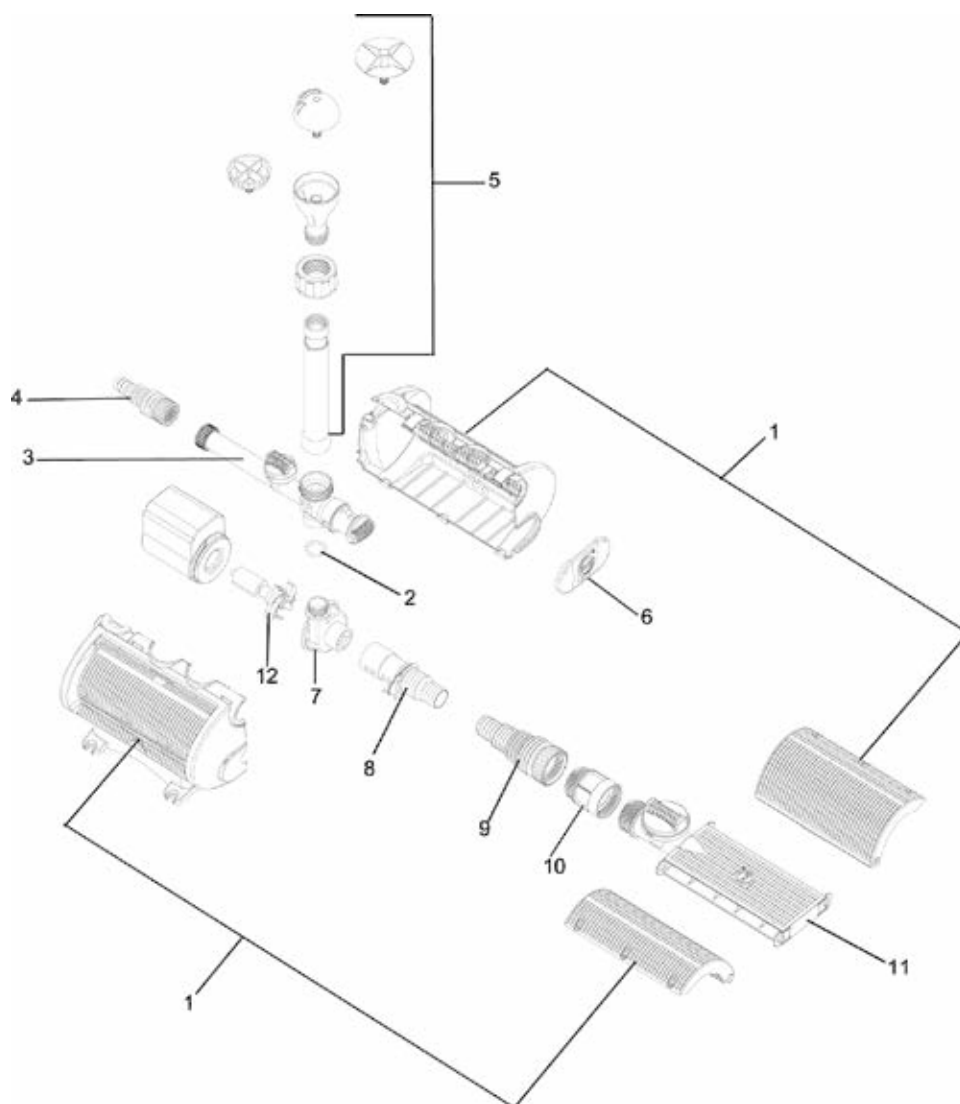

Item no.	Product
56888	Aquarius Solar 700
56889	Aquarius Solar 1500