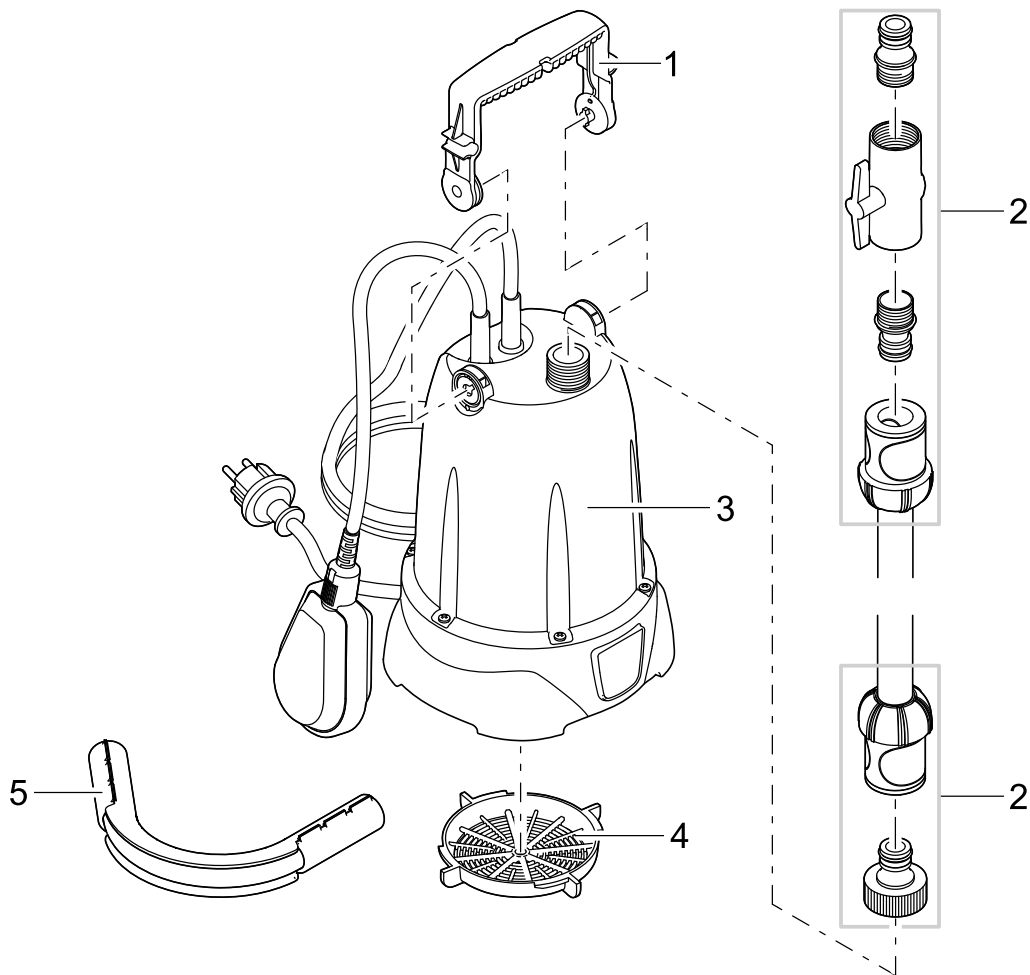

Item no.	Product
47750	ProMax Rain 4000
47751	GB ProMax Rain 4000

Pos.	Item no. Product	Product	Item no. Spare part	Spare part	Number
1	47750	ProMax Rain 4000 [INT]	48345	Spare part handle Drain 6000	1
	47751	ProMax Rain 4000 [GB]			
2	47750	ProMax Rain 4000 [INT]	49087	Connection set ProMax Rain	1
	47751	ProMax Rain 4000 [GB]			
4	47750	ProMax Rain 4000 [INT]	48352	Spare part filter plate Rain 4000	1
	47751	ProMax Rain 4000 [GB]			
5	47750	ProMax Rain 4000 [INT]	48351	Hose protection 1/2"	1
	47751	ProMax Rain 4000 [GB]