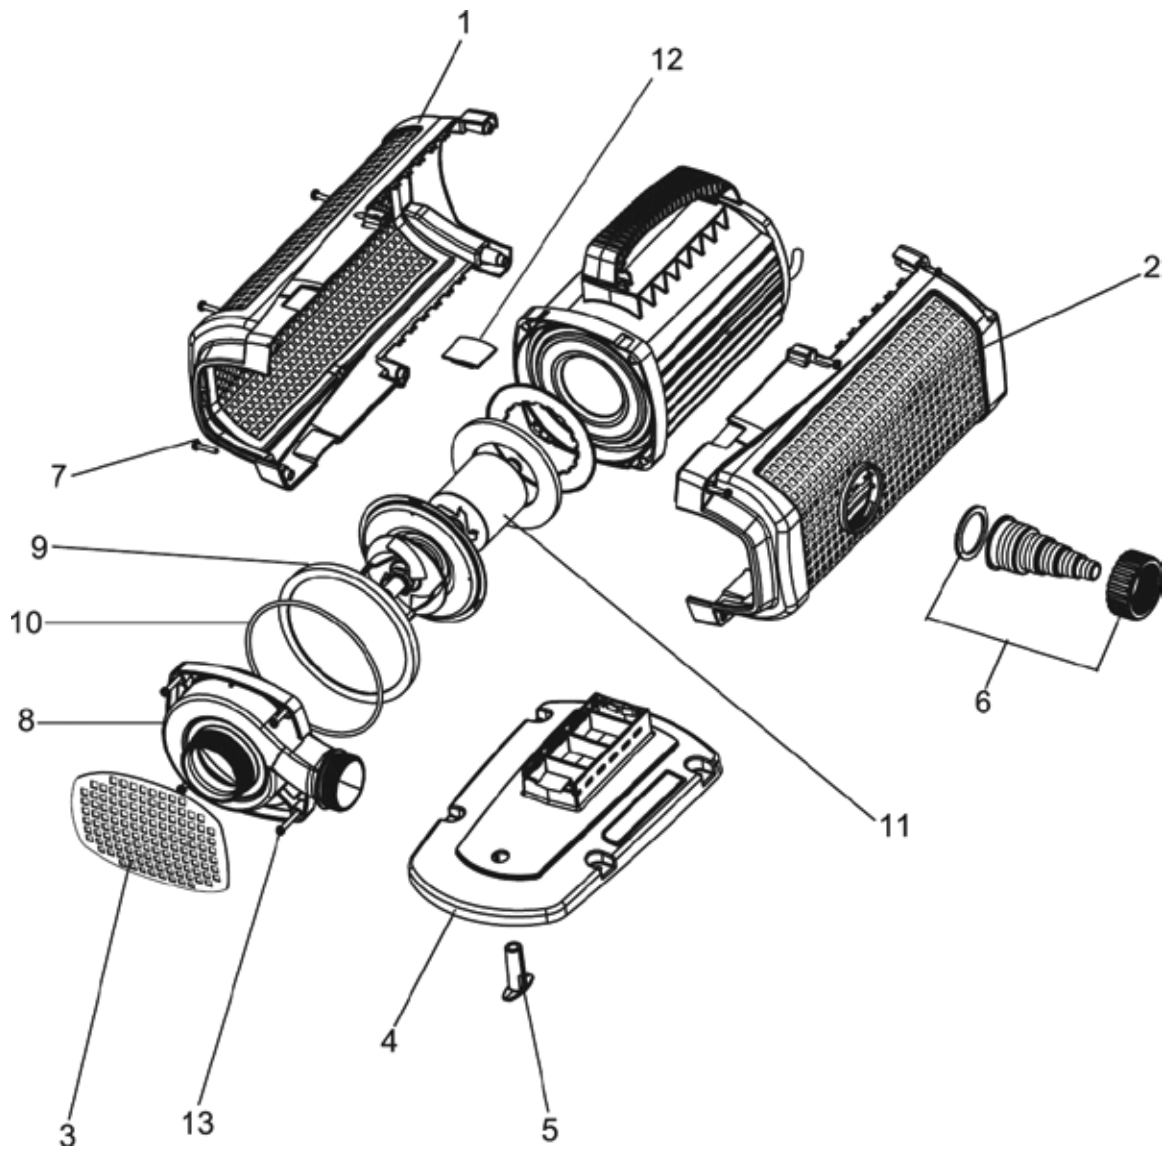

Item no.	Product
56873	AquaMax Expert 20000
56874	AquaMax Expert 30000
56875	AquaMax Expert 40000