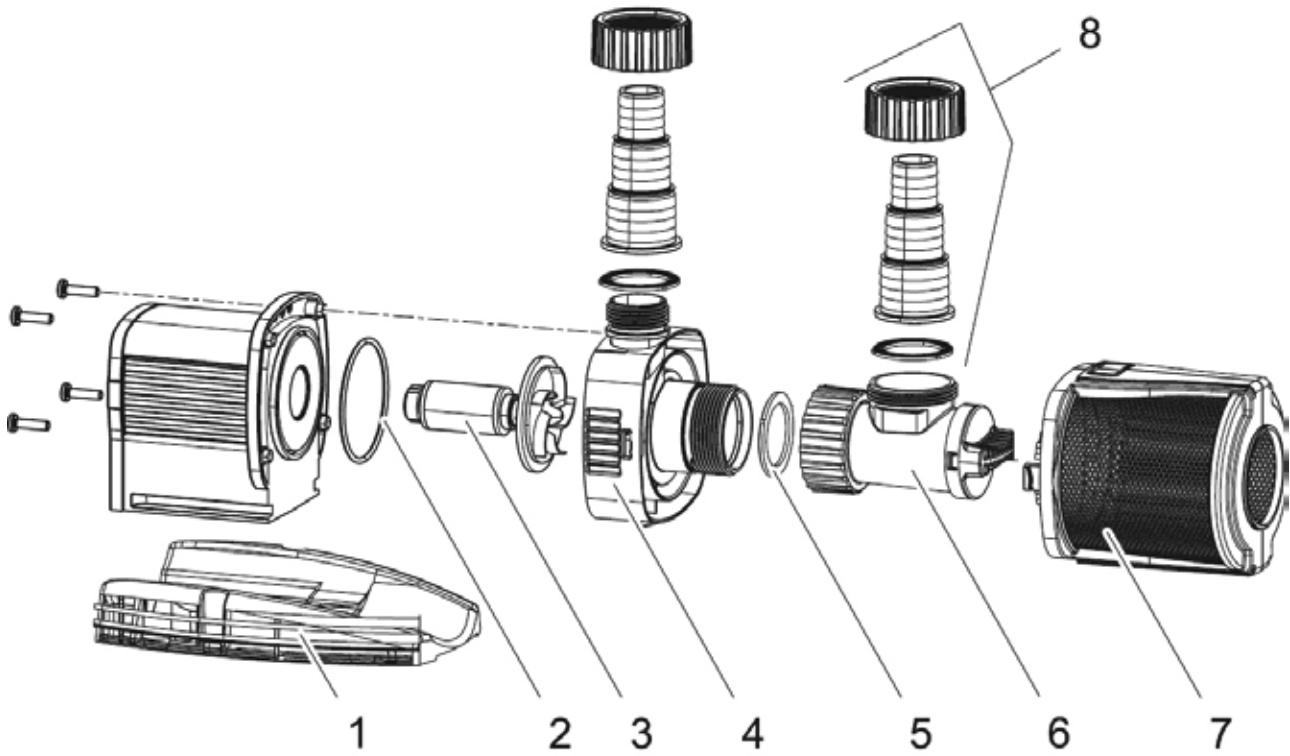

Item no.	Product
57390	Aquarius Universal Premium Eco 3000
57392	Aquarius Universal Premium Eco 4000

Pos.	Item no. Product	Product	Item no. Spare part	Spare part	Number			
1	57390	Aquarius Universal Premium Eco 3000 [INT]	35752	ASM base Aquarius Universal Eco	1			
	57392	Aquarius Universal Premium Eco 4000 [INT]						
2	57390	Aquarius Universal Premium Eco 3000 [INT]	25969	O-Ring NBR 60 x 2.5 SH70 A	1			
	57392	Aquarius Universal Premium Eco 4000 [INT]						
3	57390	Aquarius Universal Premium Eco 3000 [INT]	35801	Impeller Aquarius Universal Eco 3000	1			
	57392	Aquarius Universal Premium Eco 4000 [INT]				35802	Spare rotor cpl. EC-mini 4000	1
4	57390	Aquarius Universal Premium Eco 3000 [INT]	35825	Spare pump housing Aquar. Universal Eco	1			
	57392	Aquarius Universal Premium Eco 4000 [INT]						
5	57390	Aquarius Universal Premium Eco 3000 [INT]	19491	Flat gasket hose tail 1 1/2"	1			
	57392	Aquarius Universal Premium Eco 4000 [INT]						
6	57390	Aquarius Universal Premium Eco 3000 [INT]	26405	Suction unit Aquarius Universal size 4	1			
	57392	Aquarius Universal Premium Eco 4000 [INT]						
7	57390	Aquarius Universal Premium Eco 3000 [INT]	35826	Spare pre filter Aquarius Universal Eco	1			
	57392	Aquarius Universal Premium Eco 4000 [INT]						
8	57390	Aquarius Universal Premium Eco 3000 [INT]	35179	Add. pack Aquarius Universal 1600-6000	1			
	57392	Aquarius Universal Premium Eco 4000 [INT]