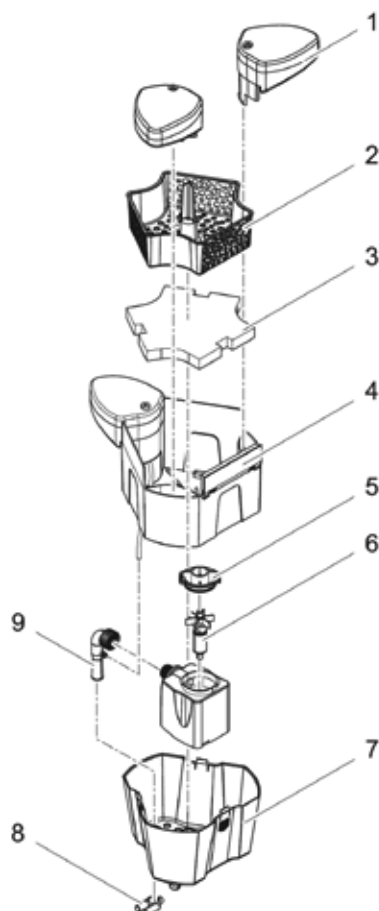

Item no.	Product	
57384	SwimSkim 25	
50124	GB	SwimSkim 25

Pos.	Item no. Product	Product	Item no. Spare part	Spare part	Number
1	50124	SwimSkim 25 [GB]	29613	Float cpl. SwimSkim 25	1
	57384	SwimSkim 25 [INT]			
2	50124	SwimSkim 25 [GB]	10450	ASM basket SwimSkim 25 with weight	1
	57384	SwimSkim 25 [INT]			
3	50124	SwimSkim 25 [GB]	29445	Foam SwimSkim 25	1
	57384	SwimSkim 25 [INT]			
4	50124	SwimSkim 25 [GB]	15656	Spare part skimmer flap SwimSkim 25	1
	57384	SwimSkim 25 [INT]			
5	50124	SwimSkim 25 [GB]	35770	ASM pump housing ASE 2500	1
	57384	SwimSkim 25 [INT]			
6	50124	SwimSkim 25 [GB]	18013	Spare rotor cpl. ASE 2500 magnetized	1
	57384	SwimSkim 25 [INT]			
7	50124	SwimSkim 25 [GB]	29179	Pump chamber SwimSkim 25	1
	57384	SwimSkim 25 [INT]			
8	50124	SwimSkim 25 [GB]	29458	Air distributor SwimSkim 25	1
	57384	SwimSkim 25 [INT]			
9	50124	SwimSkim 25 [GB]	35747	ASM venturi SwimSkim 25	1
	57384	SwimSkim 25 [INT]			