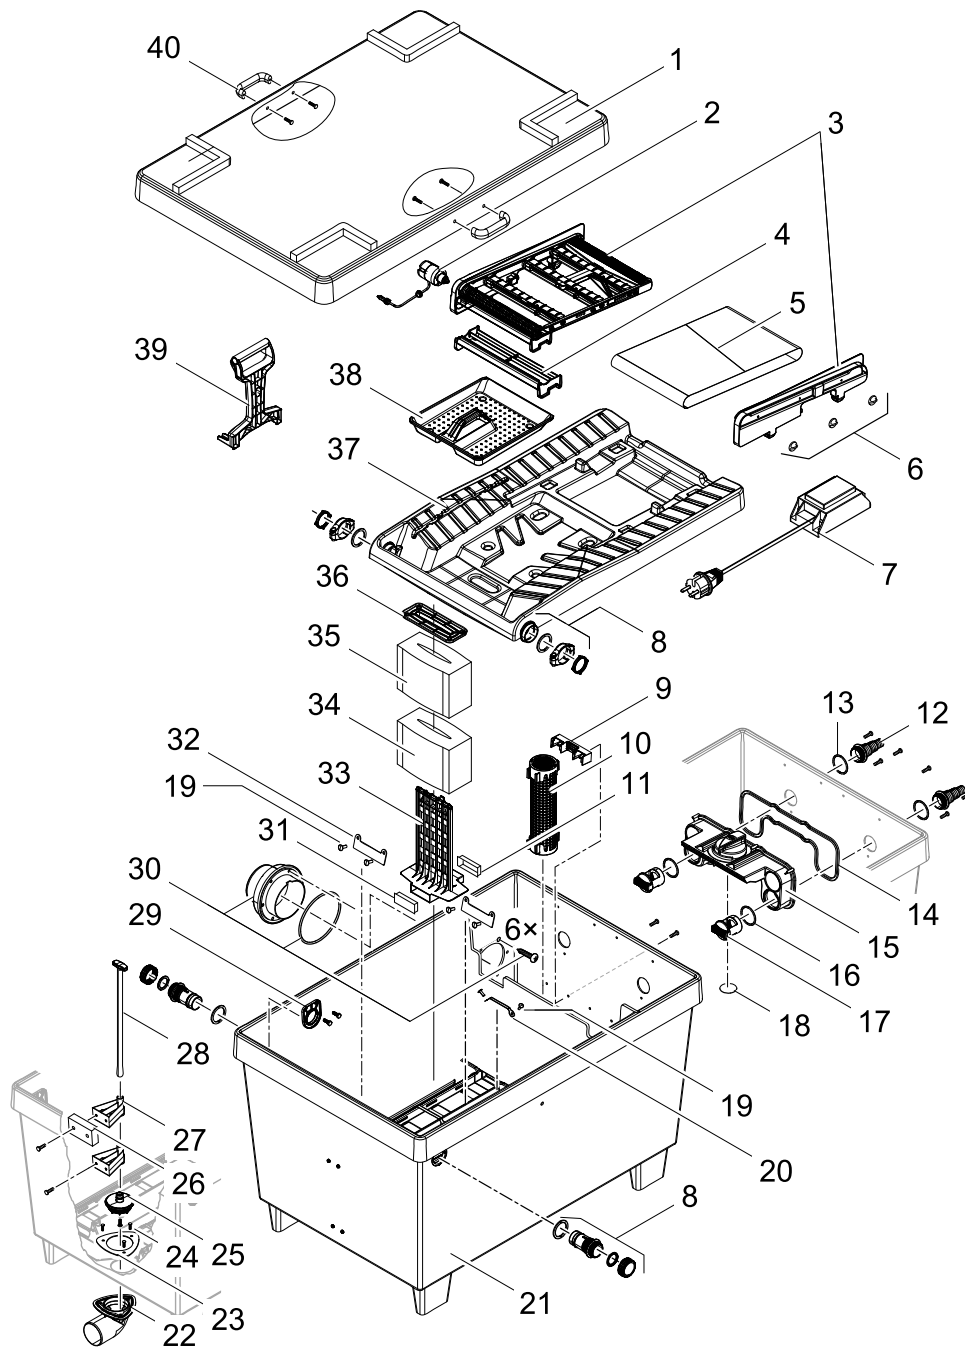

Item no.	Product
51259	BioTec ScreenMatic 36
51264	GB BioTec ScreenMatic 36