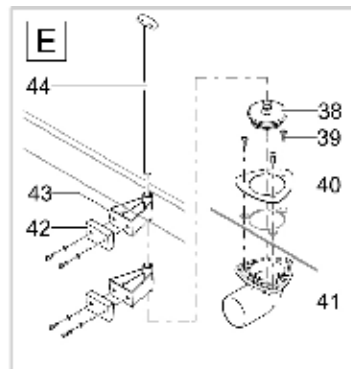

Pos.	Item no. Product	Product	Item no. Spare part	Spare part	Number
1	57696	BioTec ScreenMatic² 140000 [INT]	73381	ASM cover ScreenMatic 140000	1
2	57696	BioTec ScreenMatic² 140000 [INT]	34868	ASM handle BioTec 36	1
3	57696	BioTec ScreenMatic² 140000 [INT]	42345	Screen holder BioTec ScreenMatic 140000	1
4	57696	BioTec ScreenMatic² 140000 [INT]	42449	Brush BioTec ScreenMatic	1
5	57696	BioTec ScreenMatic² 140000 [INT]	34864	Spare clip BioTec 36	1
6	57696	BioTec ScreenMatic² 140000 [INT]	25507	Substrate pipe cpl. BioTec 18 / 36	1
7	57696	BioTec ScreenMatic² 140000 [INT]	43686	Spare case BioTec ScreenMatic² 140000	1
8	57696	BioTec ScreenMatic² 140000 [INT]	44181	Spare screen holder fixation 2015	1
9	57696	BioTec ScreenMatic² 140000 [INT]	44336	Spare wedge plate	1
10	57696	BioTec ScreenMatic² 140000 [INT]	34734	Cleaner BioTec	1
11	57696	BioTec ScreenMatic² 140000 [INT]	42346	Mud basket BioTec ScreenMatic	1
12	57696	BioTec ScreenMatic² 140000 [INT]	15118	Transformer 6 VA 2m H05RN-F 2 x 0.75 mm²	1
13	57696	BioTec ScreenMatic² 140000 [INT]	44173	Plug BioTec ScreenMatic 140000	1
14	57696	BioTec ScreenMatic² 140000 [INT]	42384	ASM BioTec ScreenMatic 140000	1
15	57696	BioTec ScreenMatic² 140000 [INT]	44178	Spare small parts BioTec ScreenM. 2015	1
16	57696	BioTec ScreenMatic² 140000 [INT]	44186	Spare ASM controller ScreenMatic 140000	1
17	57696	BioTec ScreenMatic² 140000 [INT]	42326	Woven fabric BioTec ScreenMatic 140000	1
18	57696	BioTec ScreenMatic² 140000 [INT]	44177	ASM scraper with brush ScreenMatic 2015	1
19	57696	BioTec ScreenMatic² 140000 [INT]	44183	Spare traction unit BioTec ScreenMatic²	1
20	57696	BioTec ScreenMatic² 140000 [INT]	48674	Add. pack ScreenMatic² 2017	1
21	57696	BioTec ScreenMatic² 140000 [INT]	43749	Step. grommet 1 1/2"+thread closed 2018	1
22	57696	BioTec ScreenMatic² 140000 [INT]	19506	Flat gasket NBR 60 x 47 x 3 SH40	1
23	57696	BioTec ScreenMatic² 140000 [INT]	44338	ASM distributor ScreenMatic 140000	1
24	57696	BioTec ScreenMatic² 140000 [INT]	25691	O-Ring NBR 54 x 4 SH40	1
25	57696	BioTec ScreenMatic² 140000 [INT]	42949	Inlet locking nut BioTec ScreenMatic	1
26	57696	BioTec ScreenMatic² 140000 [INT]	44179	Spare gasket seal distributor	1
27	57696	BioTec ScreenMatic² 140000 [INT]	25000	Oval head screw CH-V2A DIN 7981 4.8 x 22	1
28	57696	BioTec ScreenMatic² 140000 [INT]	34670	Foam pad cover BioTec	1
29	57696	BioTec ScreenMatic² 140000 [INT]	42896	Replacement set foam blue BioTec 60/140	1
30	57696	BioTec ScreenMatic² 140000 [INT]	34733	Foam holder BioTec 18 / 36	1
31	57696	BioTec ScreenMatic² 140000 [INT]	25542	Gasket foam holder BioTec 36	1
32	57696	BioTec ScreenMatic² 140000 [INT]	25922	Clip foam holder BioTec 36	1
33	57696	BioTec ScreenMatic² 140000 [INT]	25546	Rivet skiffi BioTec 36	1
34	57696	BioTec ScreenMatic² 140000 [INT]	25547	Sealing BioTec 36 128 x 47 SH40	1
35	57696	BioTec ScreenMatic² 140000 [INT]	45325	Foam holder locking clip BioTec	1
36	57696	BioTec ScreenMatic² 140000 [INT]	42894	Repl. set foam red/purple BioTec 60/140	1
37	57696	BioTec ScreenMatic² 140000 [INT]	19005	ASM connection set DN 110	1
38	57696	BioTec ScreenMatic² 140000 [INT]	35255	Spare part plug BioTec 36	1
39	57696	BioTec ScreenMatic² 140000 [INT]	24229	Screw CH-V2A DIN 7983 6.3 x 25	1
40	57696	BioTec ScreenMatic² 140000 [INT]	24230	Flat gasket bottom drain BioTec 36	1
41	57696	BioTec ScreenMatic² 140000 [INT]	34253	Drain bend	1
42	57696	BioTec ScreenMatic² 140000 [INT]	25996	Distance part BioTec 36	1
43	57696	BioTec ScreenMatic² 140000 [INT]	34835	Outlet guide BioTec 36	1
44	57696	BioTec ScreenMatic² 140000 [INT]	44188	ASM drain lever cpl. BioTec 140000	1
45	57696	BioTec ScreenMatic² 140000 [INT]	44308	ASM brush holder ScreenMatic	1
46	57696	BioTec ScreenMatic² 140000 [INT]	42450	Mud flap cap	1
47	57696	BioTec ScreenMatic² 140000 [INT]	34367	Inlet 2" connection set BioTec 30	1