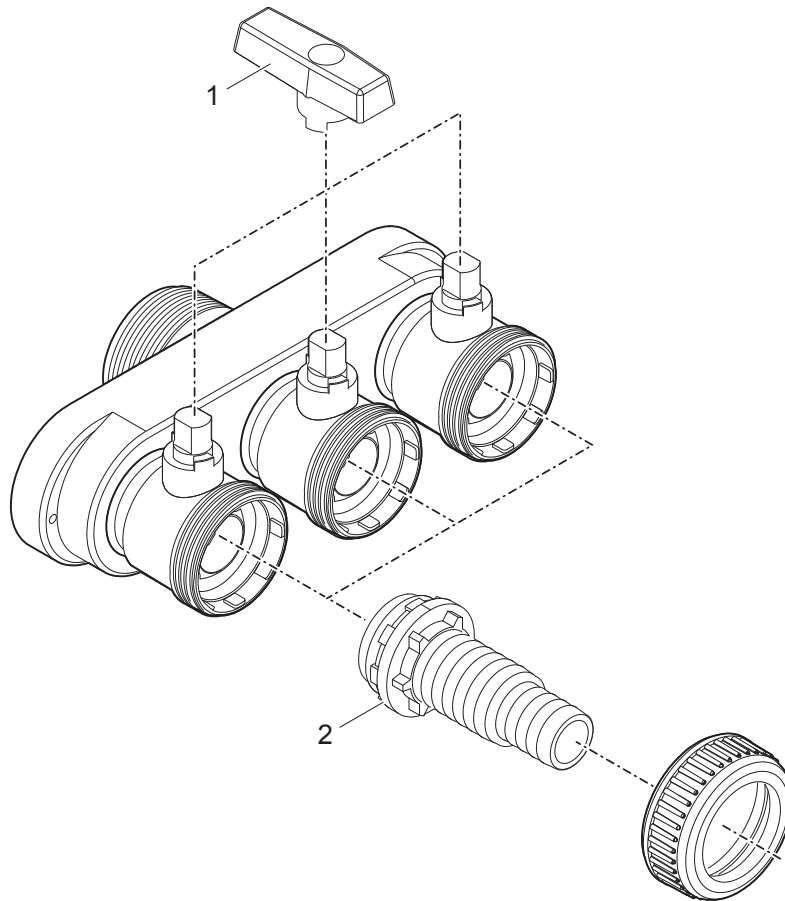

Item no.	Product
89045	Water diverter 1 1/4"

Pos.	Item no. Product	Product	Item no. Spare part	Spare part	Number
1	89045	Water diverter 1 1/4" [INT]	88317	Diverter Hose Adapter 1 1/4" 1"	1
2	89045	Water diverter 1 1/4" [INT]	90000	Diverter 1 1/4" handle	1