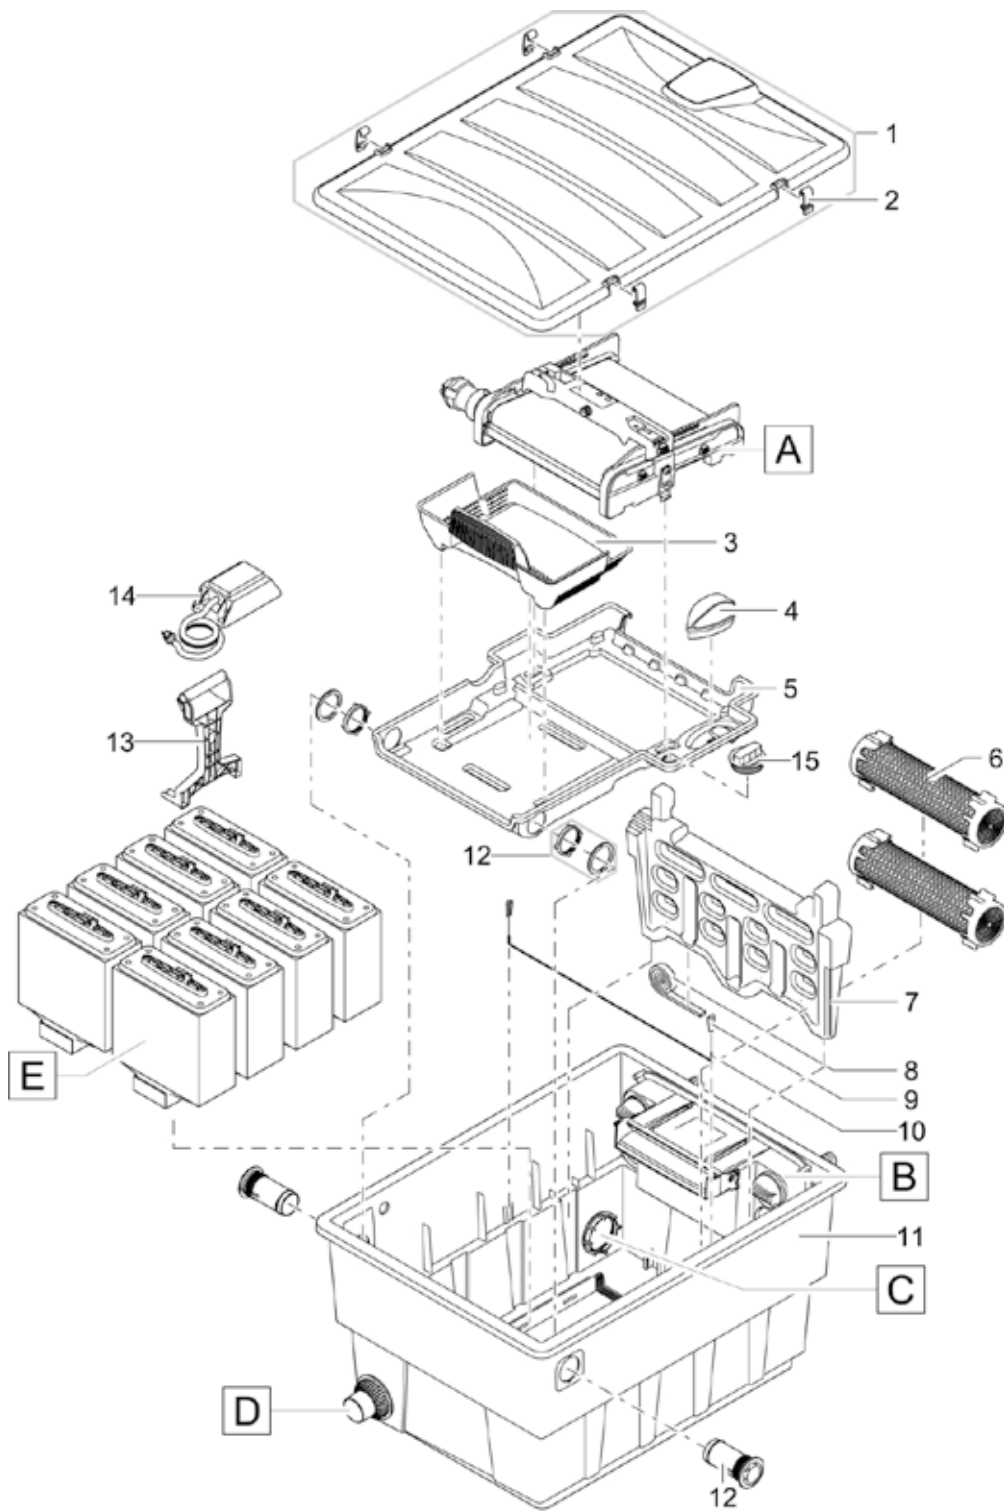

Item no.	Product
57694	BioTec ScreenMatic² 40000
57695	BioTec ScreenMatic² 60000