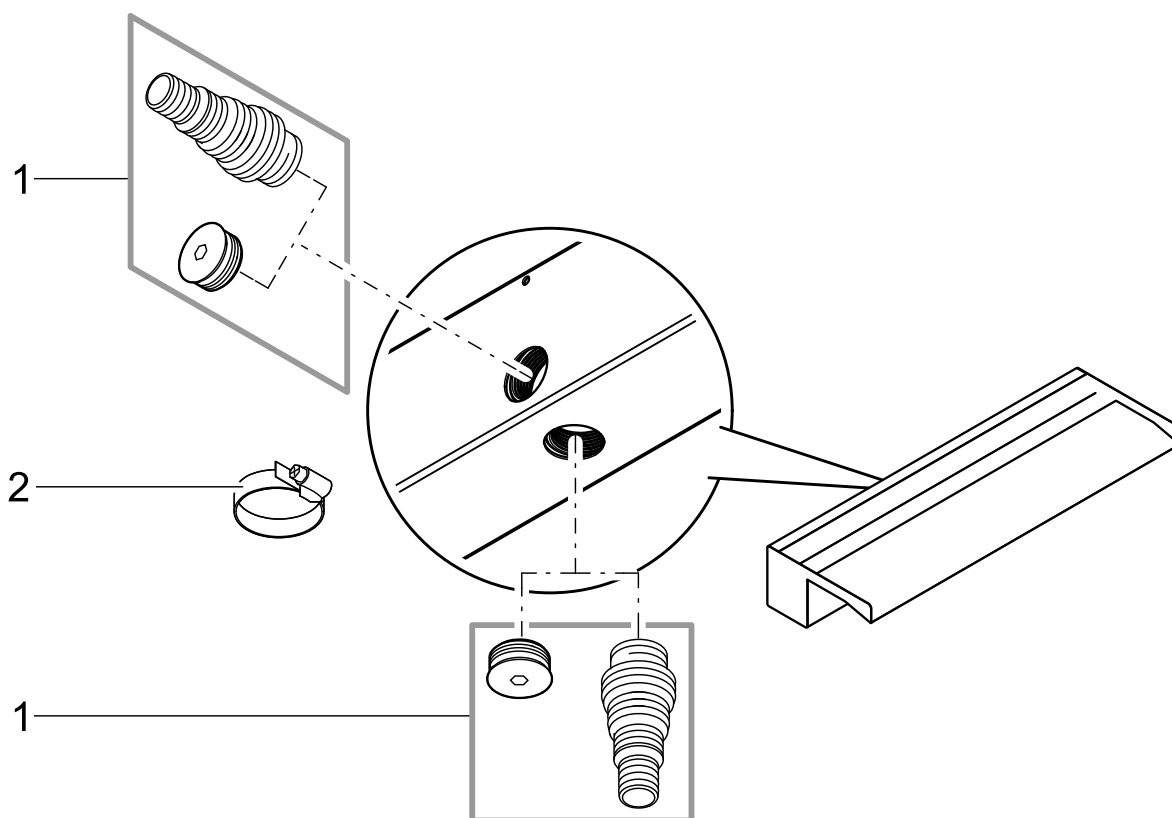

Item no.	Product
70771	Waterfall XL 30
70772	Waterfall XL 60
70773	Waterfall XL 90

Pos.	Item no. Product	Product	Item no. Spare part	Spare part	Number
1	70771	Waterfall XL 30 [INT]	15737	Spare part set Waterfall	1
	70772	Waterfall XL 60 [INT]			
	70773	Waterfall XL 90 [INT]			
2	70771	Waterfall XL 30 [INT]	11818	Hose clamp 20 - 32 mm	1
	70772	Waterfall XL 60 [INT]			
	70773	Waterfall XL 90 [INT]