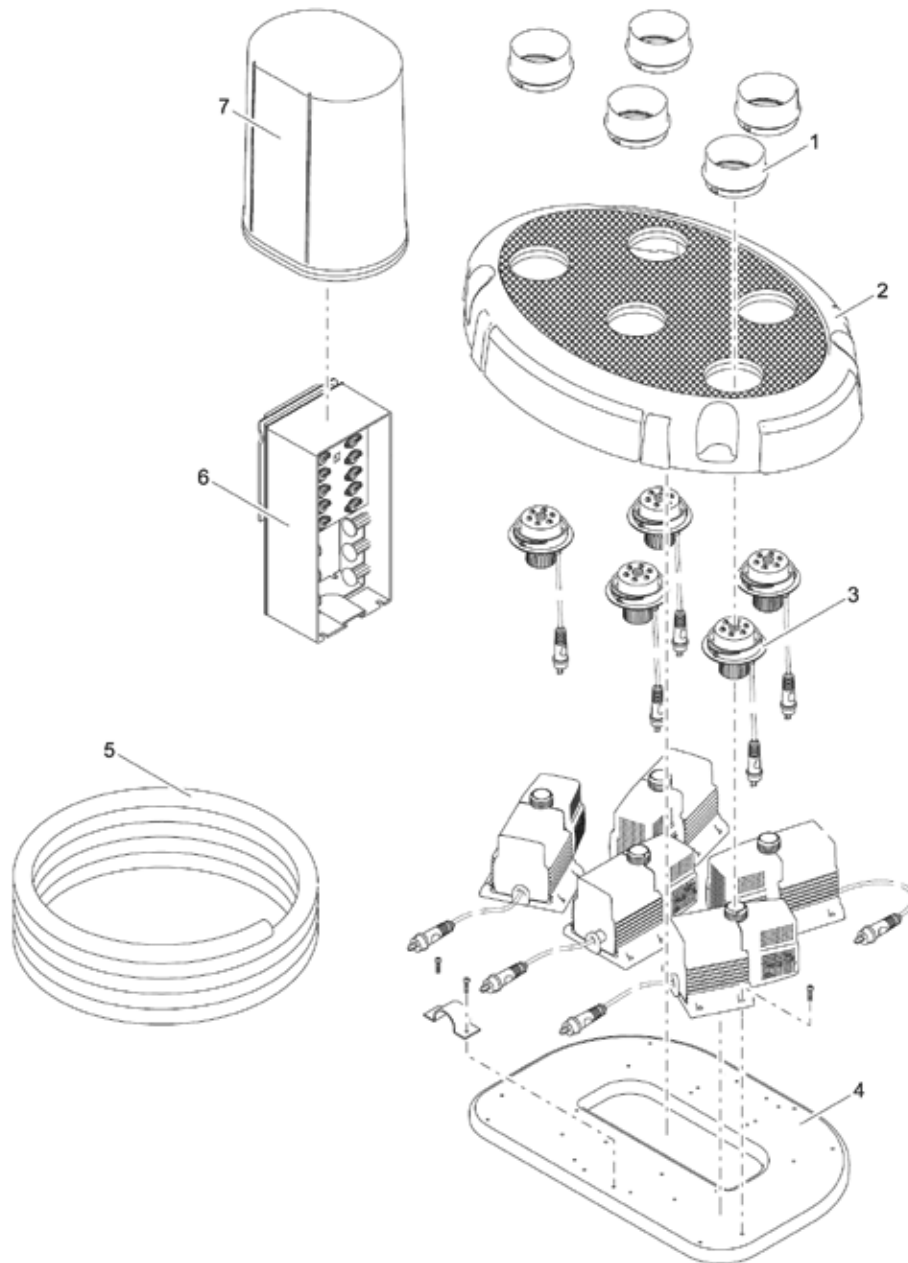

Item no.	Product
50187	Water Quintet
50257	GB Water Quintet