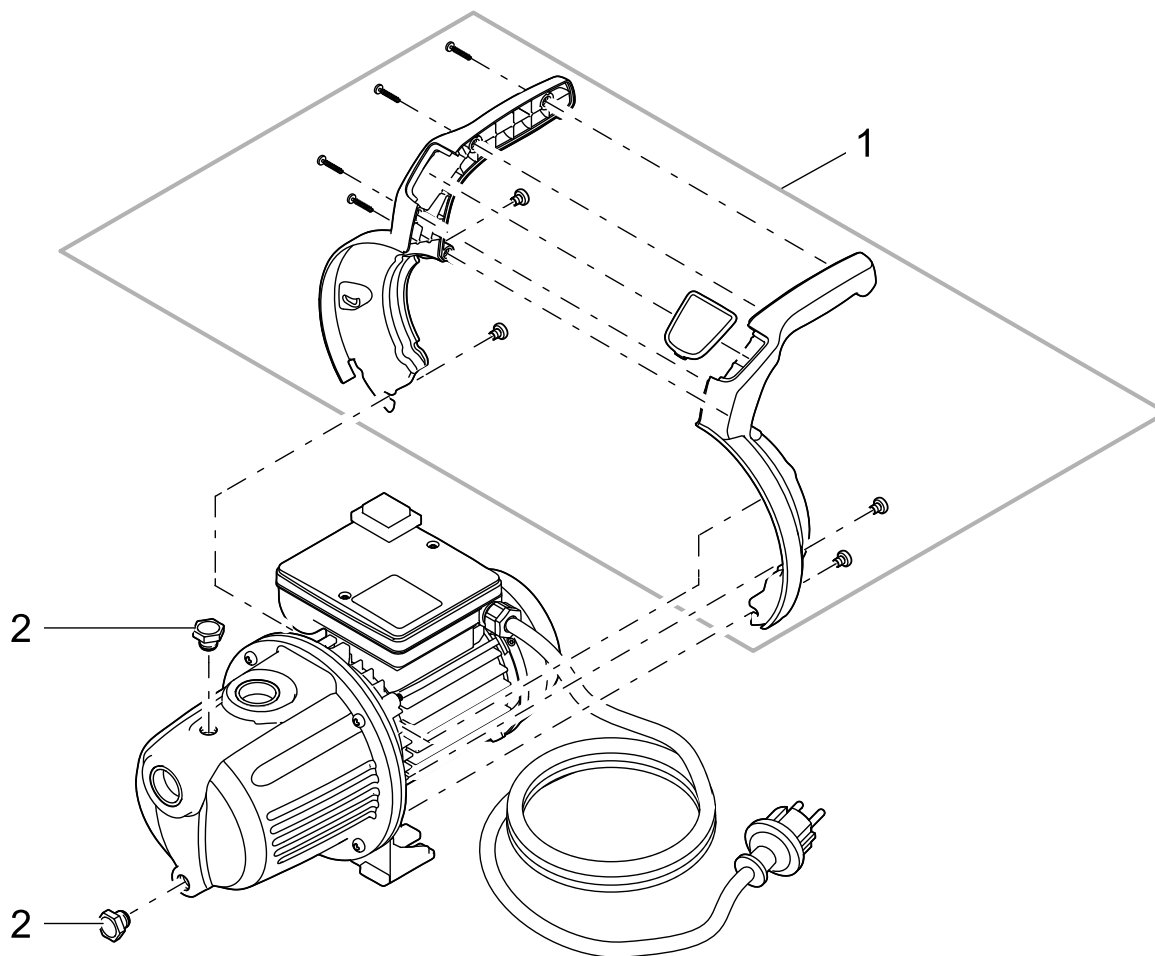

Item no.	Product
43118	ProMax Garden Classic 3000
43119	ProMax Garden Classic 4500
43120	GB ProMax Garden Classic 3000
43121	GB ProMax Garden Classic 4500

Pos.	Item no. Product	Product	Item no. Spare part	Spare part	Number
1	43118	ProMax Garden Classic 3000 [INT]	44602	Handle cpl. Garden Classic	1
	43119	ProMax Garden Classic 4500 [INT]			
	43120	ProMax Garden Classic 3000 [GB]			
	43121	ProMax Garden Classic 4500 [GB]			
2	43118	ProMax Garden Classic 3000 [INT]	44601	Hexagon nut 1/4" Garden Classic	1
	43119	ProMax Garden Classic 4500 [INT]			
	43120	ProMax Garden Classic 3000 [GB]			
	43121	ProMax Garden Classic 4500 [GB]