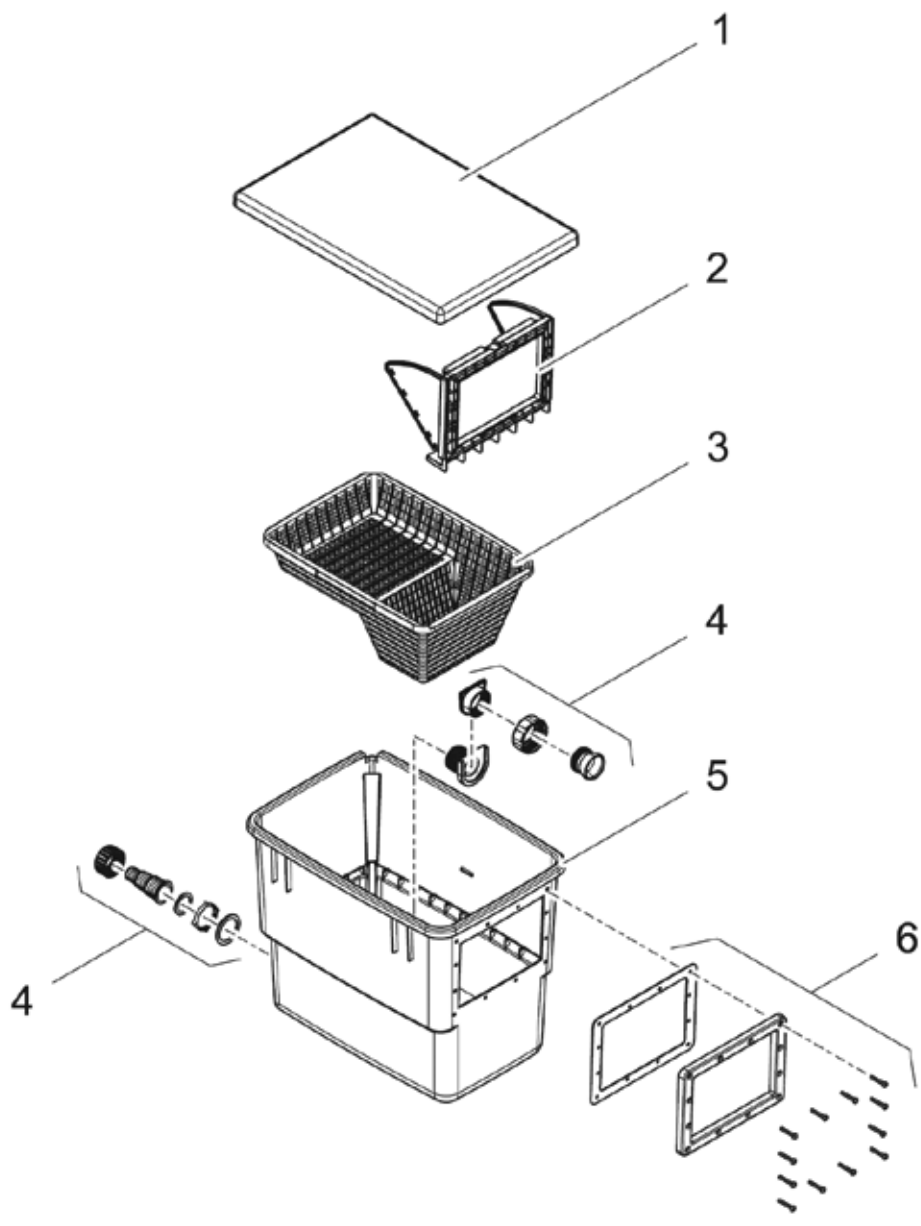

Item no.	Product
57137	BioSys Skimmer +

Pos.	Item no. Product	Product	Item no. Spare part	Spare part	Number
1	57137	BioSys Skimmer + [INT]	18372	Decoration lid BioSys Skimmer granite	1
2	57137	BioSys Skimmer + [INT]	28353	ASM flap Skimmer	1
3	57137	BioSys Skimmer + [INT]	18240	Debris coll. basket BioSys Skim. 2" 2012	1
4	57137	BioSys Skimmer + [INT]	35505	Pump connection BioSys Skimmer +	1
5	57137	BioSys Skimmer + [INT]	23791	Filter box BioSys Skimmer printed	1
6	57137	BioSys Skimmer + [INT]	28613	ASM outer frame	1
7	57137	BioSys Skimmer + [INT]	10454	Gasket BioSys Skimmer	1