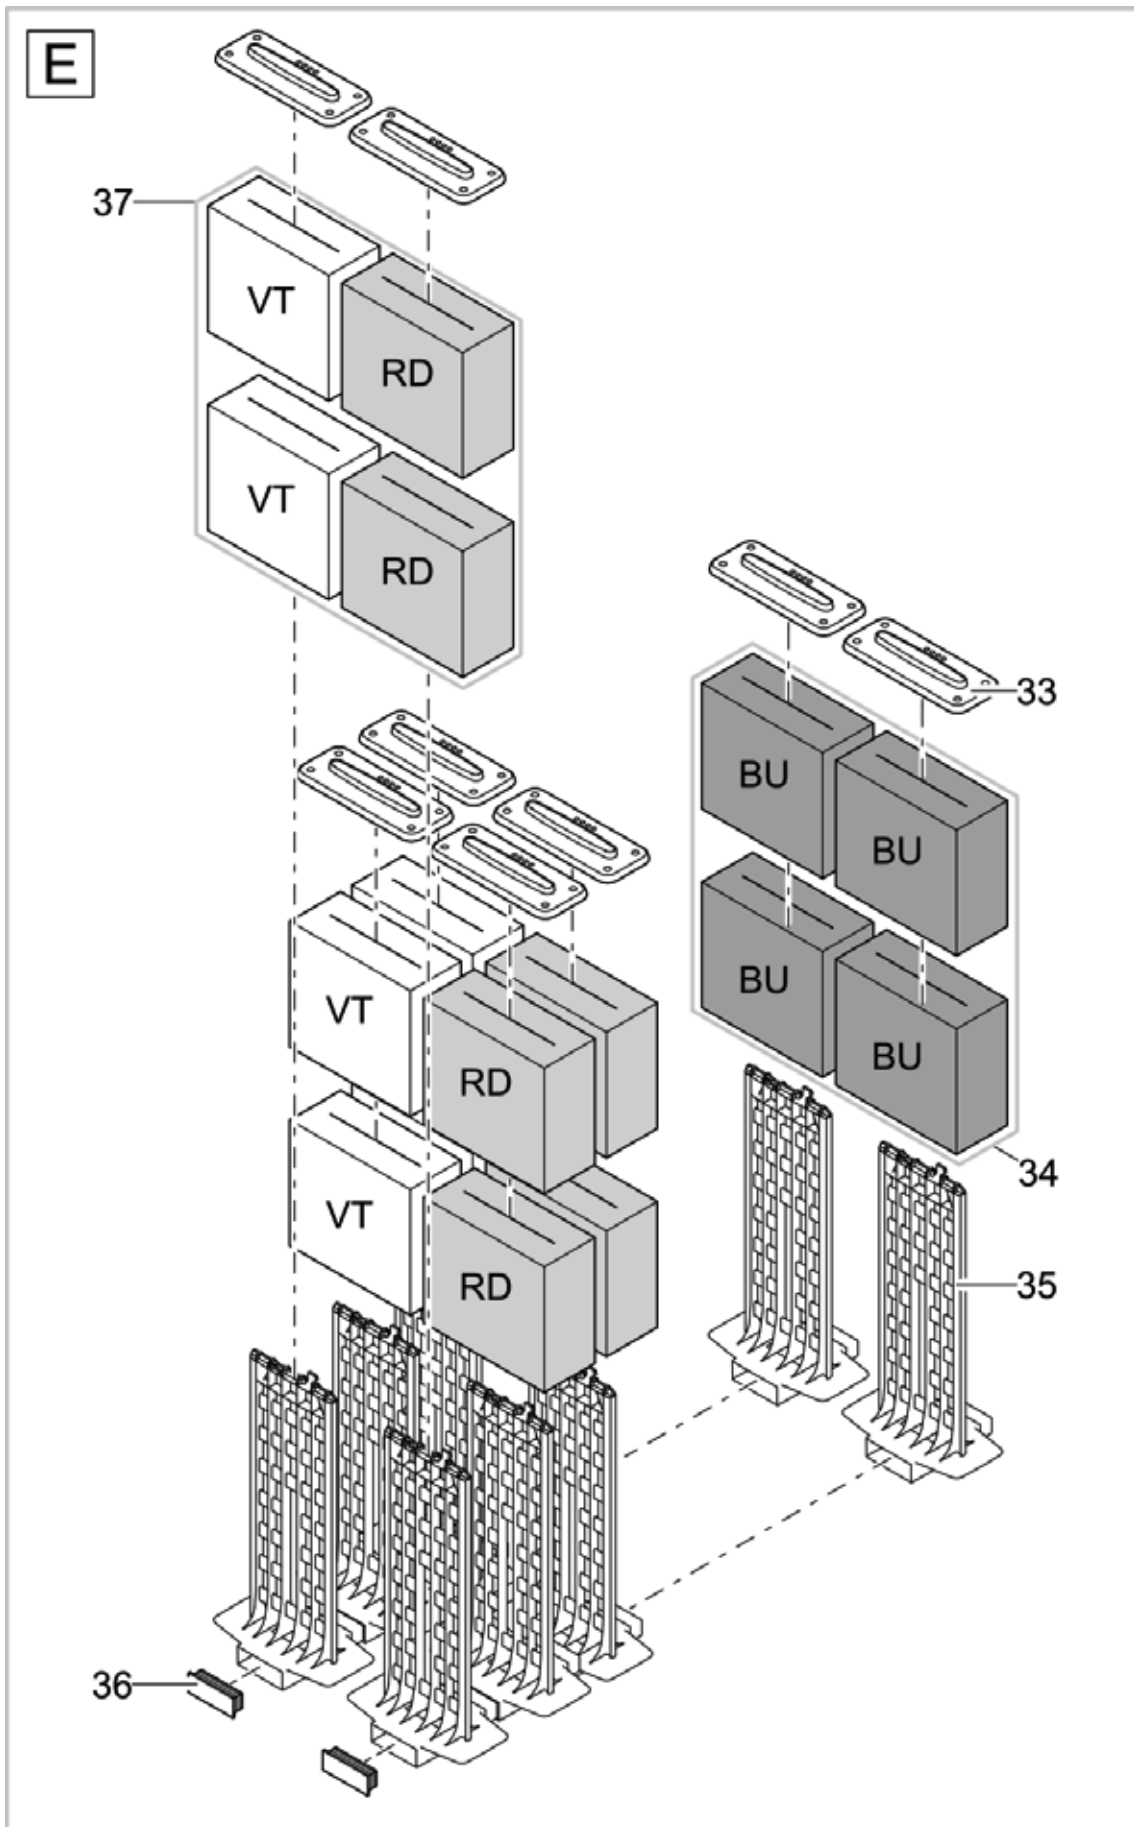

Pos.	Item no. Product	Product	Item no. Spare part	Spare part	Number
1	46178	BioTec ScreenMatic² 90000 [INT]	45320	Spare ASM filter lid incl. design plate	1
2	46178	BioTec ScreenMatic² 90000 [INT]	30983	Clip Bitron Eco / AquaMax	1
3	46178	BioTec ScreenMatic² 90000 [INT]	42346	Mud basket BioTec ScreenMatic	1
4	46178	BioTec ScreenMatic² 90000 [INT]	42449	Brush BioTec ScreenMatic	1
5	46178	BioTec ScreenMatic² 90000 [INT]	45323	Screen holder BioTec ScreenMatic 90000	1
6	46178	BioTec ScreenMatic² 90000 [INT]	25507	Substrate pipe cpl. BioTec 18 / 36	1
7	46178	BioTec ScreenMatic² 90000 [INT]	42342	Partition wall BioTec ScreenMatic 90000	1
8	46178	BioTec ScreenMatic² 90000 [INT]	47031	Seal partition wall ScreenMatic 90000	1
9	46178	BioTec ScreenMatic² 90000 [INT]	34830	Pull rod plug	2
10	46178	BioTec ScreenMatic² 90000 [INT]	25624	Pull rod BioTec 18	1
11	46178	BioTec ScreenMatic² 90000 [INT]	49600	ASM container BioTec ScreenMatic² 90000	1
12	46178	BioTec ScreenMatic² 90000 [INT]	44181	Spare screen holder fixation 2015	1
13	46178	BioTec ScreenMatic² 90000 [INT]	45252	Cleaner BioTec 90000	1
14	46178	BioTec ScreenMatic² 90000 [INT]	15118	Transformer 6 VA 2m H05RN-F 2 x 0.75 mm²	1
15	46178	BioTec ScreenMatic² 90000 [INT]	44173	Plug BioTec ScreenMatic 140000	1
16	46178	BioTec ScreenMatic² 90000 [INT]	42383	ASM BioTec ScreenMatic 40/60/90000	1
17	46178	BioTec ScreenMatic² 90000 [INT]	44178	Spare small parts BioTec ScreenM. 2015	1
18	46178	BioTec ScreenMatic² 90000 [INT]	44184	Spare ASM controller ScreenM.40/60/90000	1
19	46178	BioTec ScreenMatic² 90000 [INT]	42325	Woven fabric BioTec ScreenM. 40000/60000	1
20	46178	BioTec ScreenMatic² 90000 [INT]	44177	ASM scraper with brush ScreenMatic 2015	1
21	46178	BioTec ScreenMatic² 90000 [INT]	44183	Spare traction unit BioTec ScreenMatic²	1
22	46178	BioTec ScreenMatic² 90000 [INT]	48674	Add. pack ScreenMatic² 2017	1
23	46178	BioTec ScreenMatic² 90000 [INT]	43749	Step. grommet 1 1/2"+thread closed 2018	1
24	46178	BioTec ScreenMatic² 90000 [INT]	19506	Flat gasket NBR 60 x 47 x 3 SH40	1
25	46178	BioTec ScreenMatic² 90000 [INT]	44337	ASM distributor ScreenMatic 40000/60000	1
26	46178	BioTec ScreenMatic² 90000 [INT]	25691	O-Ring NBR 54 x 4 SH40	1
27	46178	BioTec ScreenMatic² 90000 [INT]	42949	Inlet locking nut BioTec ScreenMatic	1
28	46178	BioTec ScreenMatic² 90000 [INT]	44179	Spare gasket seal distributor	1
29	46178	BioTec ScreenMatic² 90000 [INT]	25000	Oval head screw CH-V2A DIN 7981 4,8 x 22	8
30	46178	BioTec ScreenMatic² 90000 [INT]	48686	ASM connection BioTec DN110	1
31	46178	BioTec ScreenMatic² 90000 [INT]	44182	Spare drain ASM BioTec	1
32	46178	BioTec ScreenMatic² 90000 [INT]	34859	Gasket set outlet BioTec 12-18 / M1-M5	1
33	46178	BioTec ScreenMatic² 90000 [INT]	34670	Foam pad cover BioTec	8
34	46178	BioTec ScreenMatic² 90000 [INT]	42895	Replacement set blue BioTec 40-/90000	2
35	46178	BioTec ScreenMatic² 90000 [INT]	45254	Foam holder BioTec 90000	8
36	46178	BioTec ScreenMatic² 90000 [INT]	45325	Foam holder locking clip BioTec	2
37	46178	BioTec ScreenMatic² 90000 [INT]	42893	Repl. set foam re/pu BioTec 40-/90000	6
38	46178	BioTec ScreenMatic² 90000 [INT]	44308	ASM brush holder ScreenMatic	1
39	46178	BioTec ScreenMatic² 90000 [INT]	42450	Mud flap cap	1
40	46178	BioTec ScreenMatic² 90000 [INT]	34367	Inlet 2" connection set BioTec 30	1
41	46178	BioTec ScreenMatic² 90000 [INT]	45255	Holder cleaner BioTec 90000	1