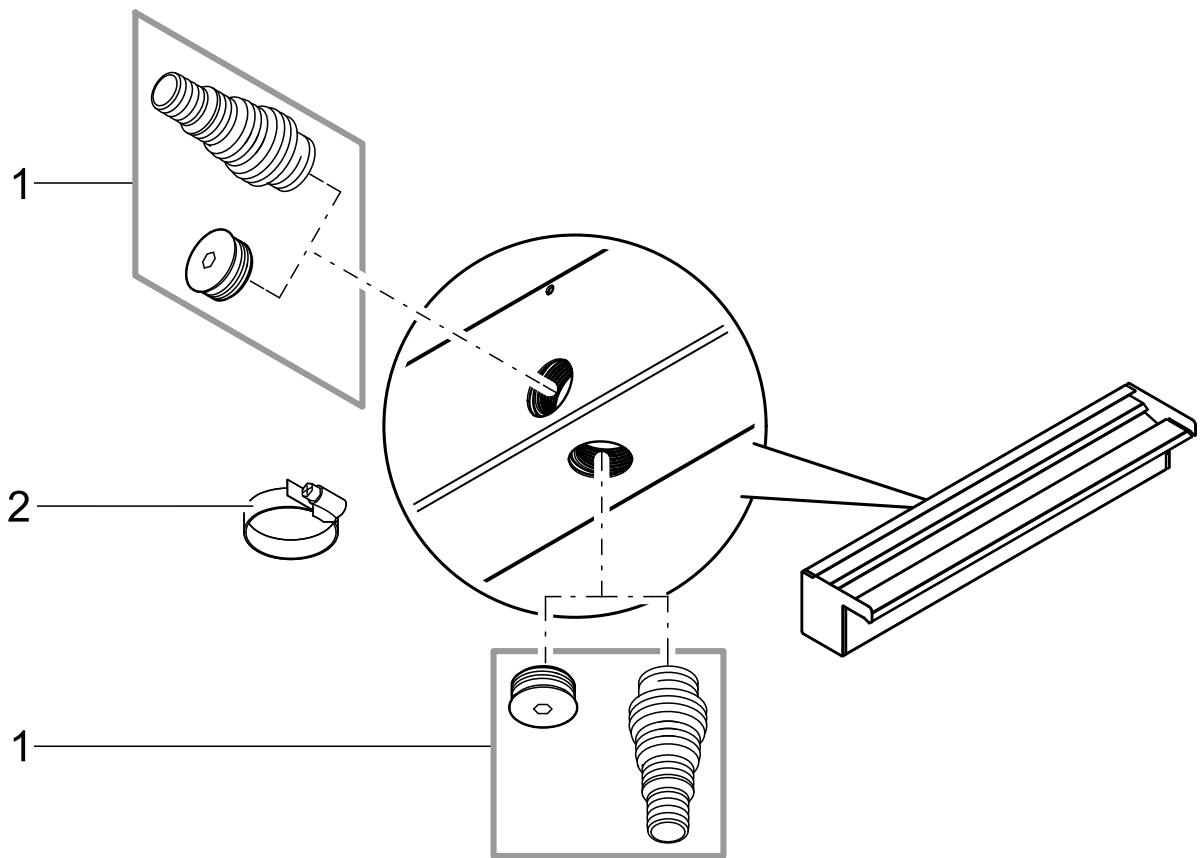

Item no.	Product
50584	Waterfall Set 30
50585	Waterfall 60
50704	Waterfall 30
50706	Waterfall 90
51163	Waterfall Set 60 Solo