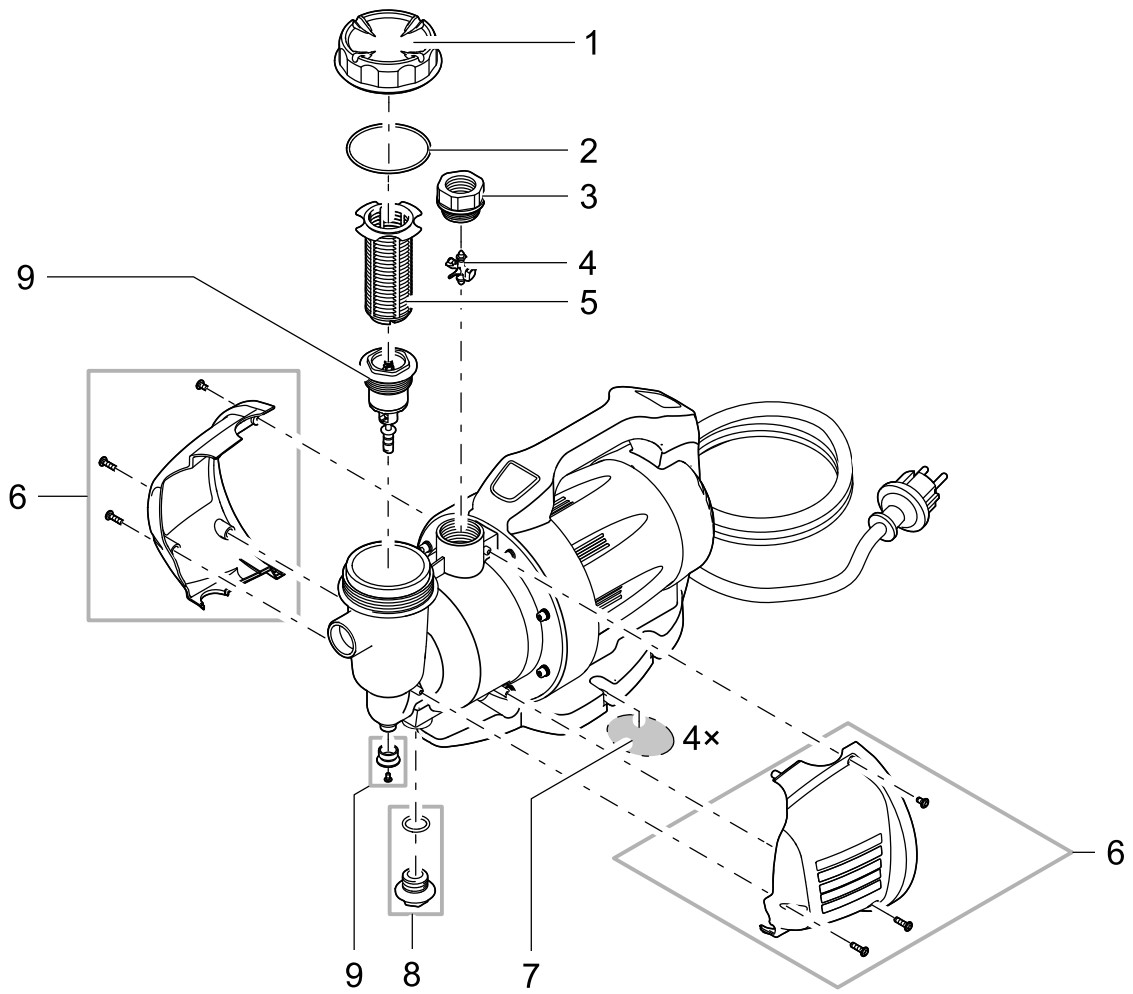

Item no.	Product
43122	ProMax Garden 3500
43123	ProMax Garden 5000
43124	ProMax Garden 6000/5