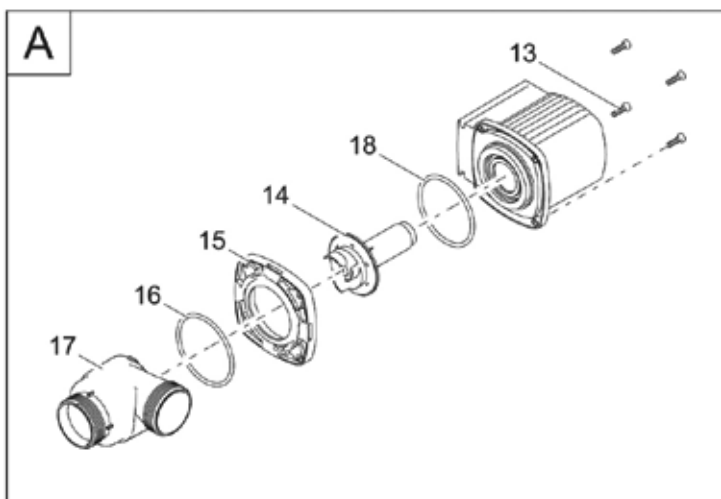

Item no.	Product
50734	AquaMax Eco Premium 4000
50736	AquaMax Eco Premium 6000
50740	AquaMax Eco Premium 8000
51078	AquaMax Eco Premium 10000
50735	GB AquaMax Eco Premium 4000
50739	GB AquaMax Eco Premium 6000
50741	GB AquaMax Eco Premium 8000
51085	GB AquaMax Eco Premium 10000