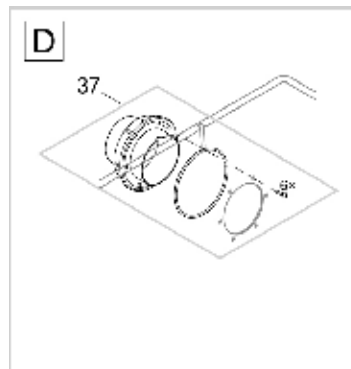

Pos.	Item no. Product	Product	Item no. Spare part	Spare part	Number
1	57696	BioTec ScreenMatic² 140000 [INT]	73381	ASM cover ScreenMatic 140000	1
2	57696	BioTec ScreenMatic² 140000 [INT]	34868	ASM handle BioTec 36	1
3	57696	BioTec ScreenMatic² 140000 [INT]	42345	Screen holder BioTec ScreenMatic 140000	1
4	57696	BioTec ScreenMatic² 140000 [INT]	42449	Brush BioTec ScreenMatic	1
5	57696	BioTec ScreenMatic² 140000 [INT]	34864	Spare clip BioTec 36	1
6	57696	BioTec ScreenMatic² 140000 [INT]	25507	Substrate pipe cpl. BioTec 18 / 36	1
7	57696	BioTec ScreenMatic² 140000 [INT]	43686	Spare case BioTec ScreenMatic² 140000	1
8	57696	BioTec ScreenMatic² 140000 [INT]	44181	Spare screen holder fixation 2015	1
9	57696	BioTec ScreenMatic² 140000 [INT]	44336	Spare wedge plate	1
10	57696	BioTec ScreenMatic² 140000 [INT]	34734	Cleaner BioTec	1
11	57696	BioTec ScreenMatic² 140000 [INT]	42346	Mud basket BioTec ScreenMatic	1
12	57696	BioTec ScreenMatic² 140000 [INT]	15118	Transformer 6 VA 2m H05RN-F 2 x 0.75 mm²	1
13	57696	BioTec ScreenMatic² 140000 [INT]	44173	Plug BioTec ScreenMatic 140000	1
14	57696	BioTec ScreenMatic² 140000 [INT]	42384	ASM BioTec ScreenMatic 140000	1
15	57696	BioTec ScreenMatic² 140000 [INT]	44178	Spare small parts BioTec ScreenM. 2015	1
16	57696	BioTec ScreenMatic² 140000 [INT]	44186	Spare ASM controller ScreenMatic 140000	1
17	57696	BioTec ScreenMatic² 140000 [INT]	42326	Woven fabric BioTec ScreenMatic 140000	1
18	57696	BioTec ScreenMatic² 140000 [INT]	44177	ASM scraper with brush ScreenMatic 2015	1
19	57696	BioTec ScreenMatic² 140000 [INT]	44183	Spare traction unit BioTec ScreenMatic²	1
20	57696	BioTec ScreenMatic² 140000 [INT]	48674	Add. pack ScreenMatic² 2017	1
21	57696	BioTec ScreenMatic² 140000 [INT]	43749	Step. grommet 1 1/2"+thread closed 2018	1
22	57696	BioTec ScreenMatic² 140000 [INT]	19506	Flat gasket NBR 60 x 47 x 3 SH40	1
23	57696	BioTec ScreenMatic² 140000 [INT]	44338	ASM distributor ScreenMatic 140000	1
24	57696	BioTec ScreenMatic² 140000 [INT]	25691	O-Ring NBR 54 x 4 SH40	1
25	57696	BioTec ScreenMatic² 140000 [INT]	42949	Inlet locking nut BioTec ScreenMatic	1
26	57696	BioTec ScreenMatic² 140000 [INT]	44179	Spare gasket seal distributor	1
27	57696	BioTec ScreenMatic² 140000 [INT]	25000	Oval head screw CH-V2A DIN 7981 4.8 x 22	1
28	57696	BioTec ScreenMatic² 140000 [INT]	34670	Foam pad cover BioTec	1
29	57696	BioTec ScreenMatic² 140000 [INT]	42896	Replacement set foam blue BioTec 60/140	1
30	57696	BioTec ScreenMatic² 140000 [INT]	34733	Foam holder BioTec 18 / 36	1
31	57696	BioTec ScreenMatic² 140000 [INT]	25542	Gasket foam holder BioTec 36	1
32	57696	BioTec ScreenMatic² 140000 [INT]	25922	Clip foam holder BioTec 36	1
33	57696	BioTec ScreenMatic² 140000 [INT]	25546	Rivet skiffi BioTec 36	1
34	57696	BioTec ScreenMatic² 140000 [INT]	25547	Sealing BioTec 36 128 x 47 SH40	1
35	57696	BioTec ScreenMatic² 140000 [INT]	45325	Foam holder locking clip BioTec	1
36	57696	BioTec ScreenMatic² 140000 [INT]	42894	Repl. set foam red/purple BioTec 60/140	1
37	57696	BioTec ScreenMatic² 140000 [INT]	19005	ASM connection set DN 110	1
38	57696	BioTec ScreenMatic² 140000 [INT]	35255	Spare part plug BioTec 36	1
39	57696	BioTec ScreenMatic² 140000 [INT]	24229	Screw CH-V2A DIN 7983 6.3 x 25	1
40	57696	BioTec ScreenMatic² 140000 [INT]	24230	Flat gasket bottom drain BioTec 36	1
41	57696	BioTec ScreenMatic² 140000 [INT]	34253	Drain bend	1
42	57696	BioTec ScreenMatic² 140000 [INT]	25996	Distance part BioTec 36	1
43	57696	BioTec ScreenMatic² 140000 [INT]	34835	Outlet guide BioTec 36	1
44	57696	BioTec ScreenMatic² 140000 [INT]	44188	ASM drain lever cpl. BioTec 140000	1
45	57696	BioTec ScreenMatic² 140000 [INT]	44308	ASM brush holder ScreenMatic	1
46	57696	BioTec ScreenMatic² 140000 [INT]	42450	Mud flap cap	1
47	57696	BioTec ScreenMatic² 140000 [INT]	34367	Inlet 2" connection set BioTec 30	1