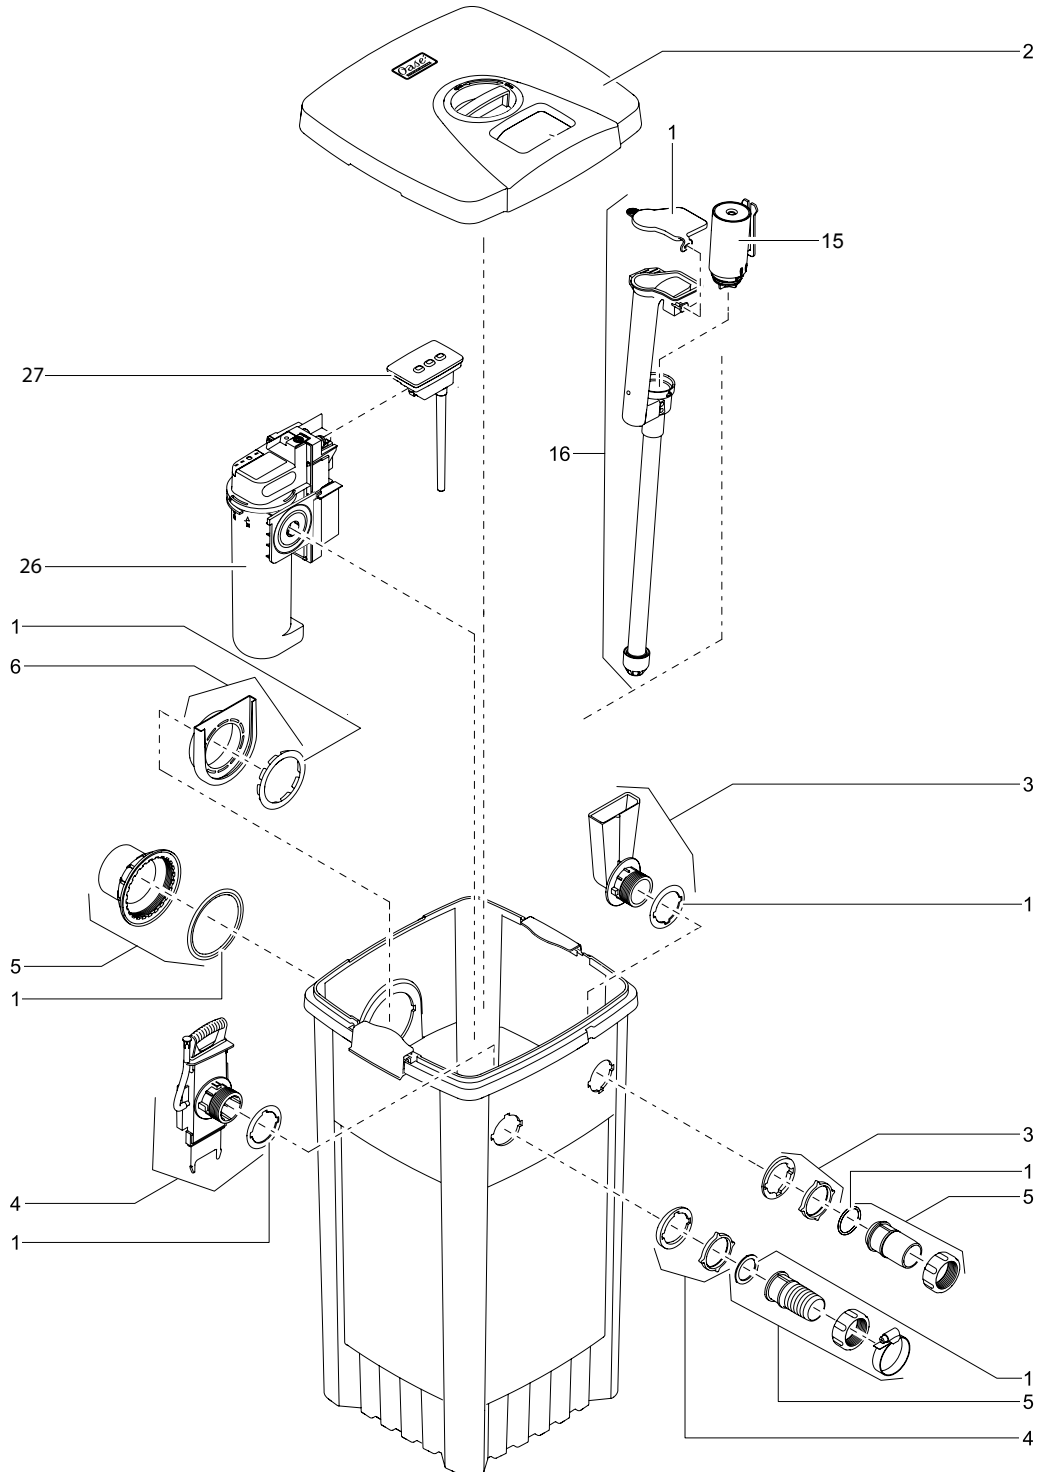

Item no.	Product
50228	FiltoMatic CWS 3000
50229	FiltoMatic CWS 6000
50906	FiltoMatic CWS 7000
50910	FiltoMatic CWS 14000
50925	FiltoMatic CWS 25000
50922	GB FiltoMatic CWS 14000
50926	GB FiltoMatic CWS 25000